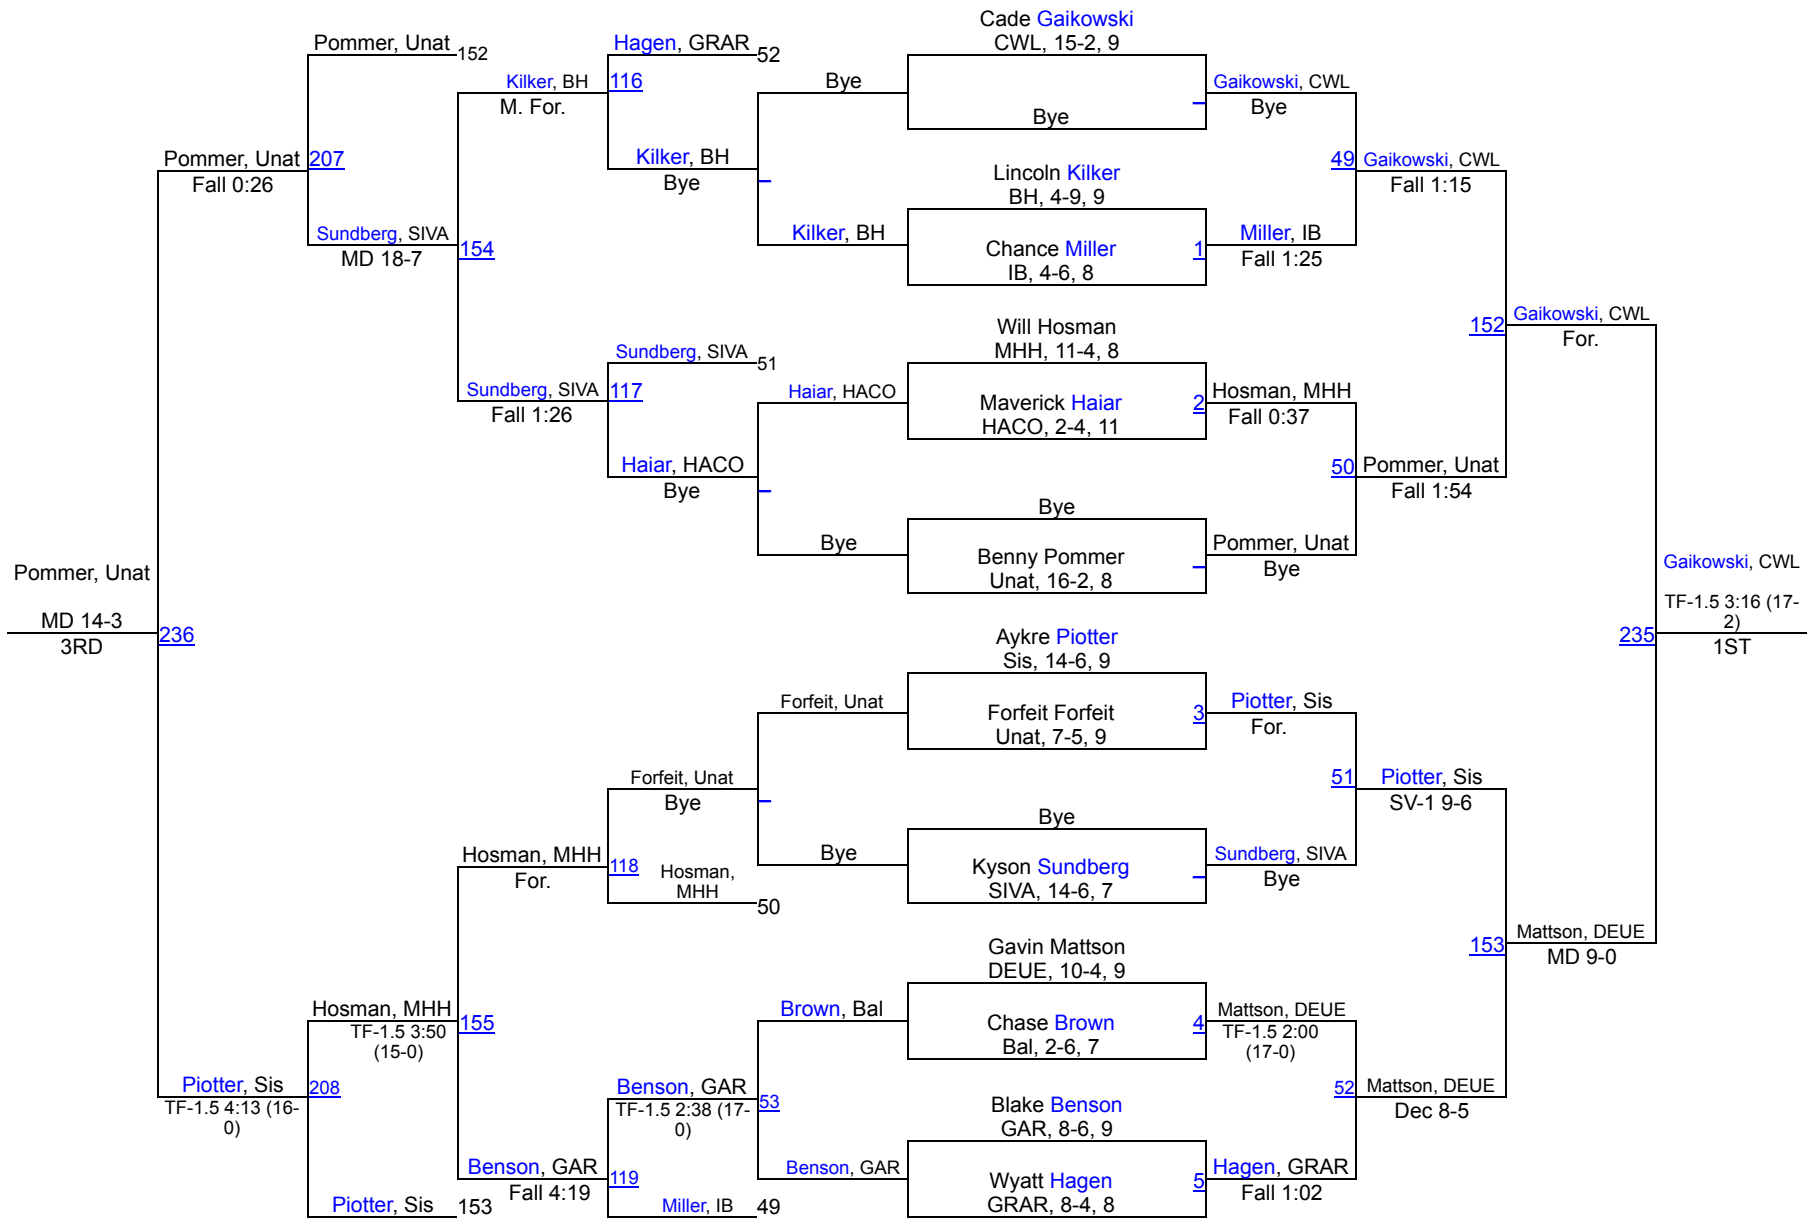

1 Clark/Willow Lake	195
2 Groton Area	147.5
3 Miller	145.5
4 Sisseton	144
5 Deuel	131.5
6 Britton/Hecla	100
7 Garretson	99
8 Sully Buttes	79.5
9 Webster Area	59.5
10 Sioux Valley	57
11 Mobridge/Pollock	32
12 Warner/Northwestern	24
13 Hamlin	23
14 Ipswich-Bowdle	12
15 Baltic	10
16 Ortonville	4

# Webster Area Invitational Wrestling