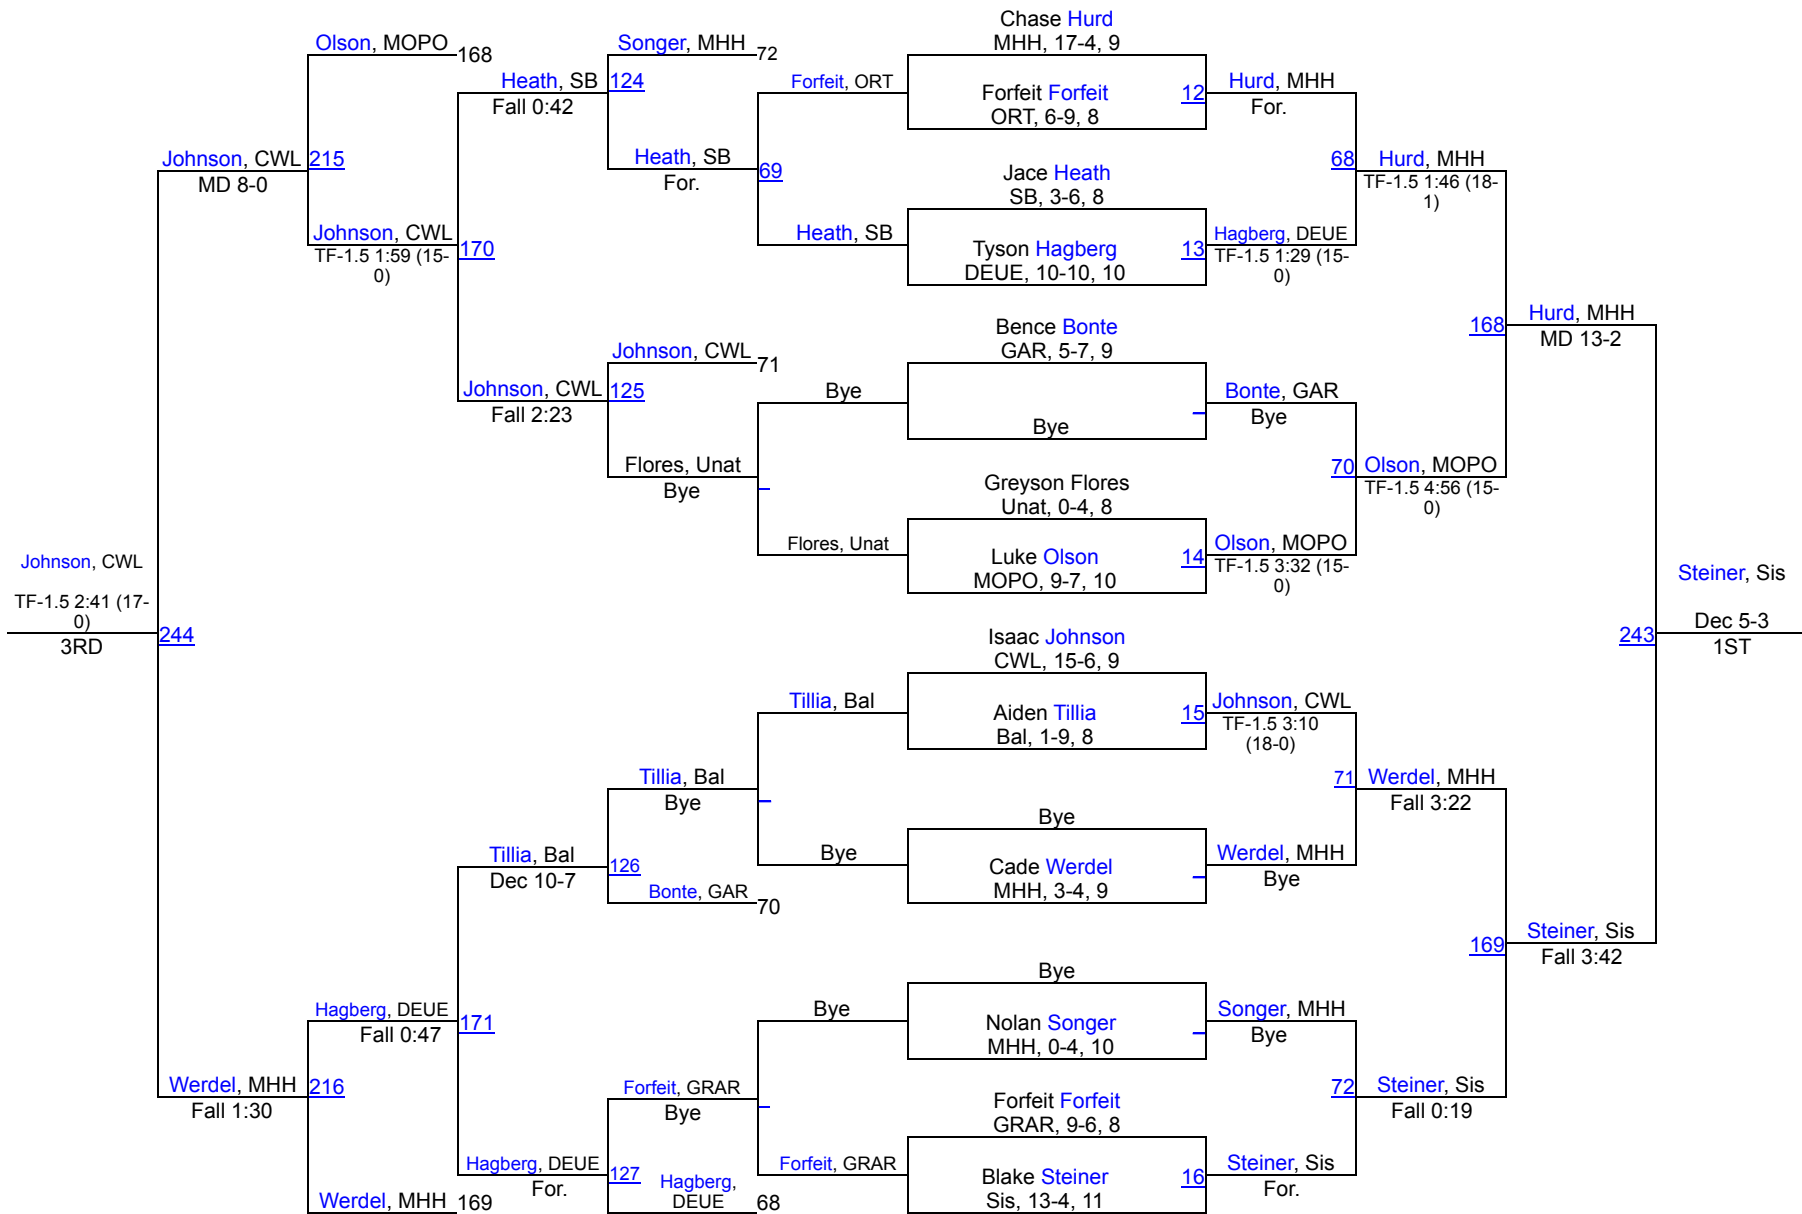

Webster Area Invitational Wrestling

132