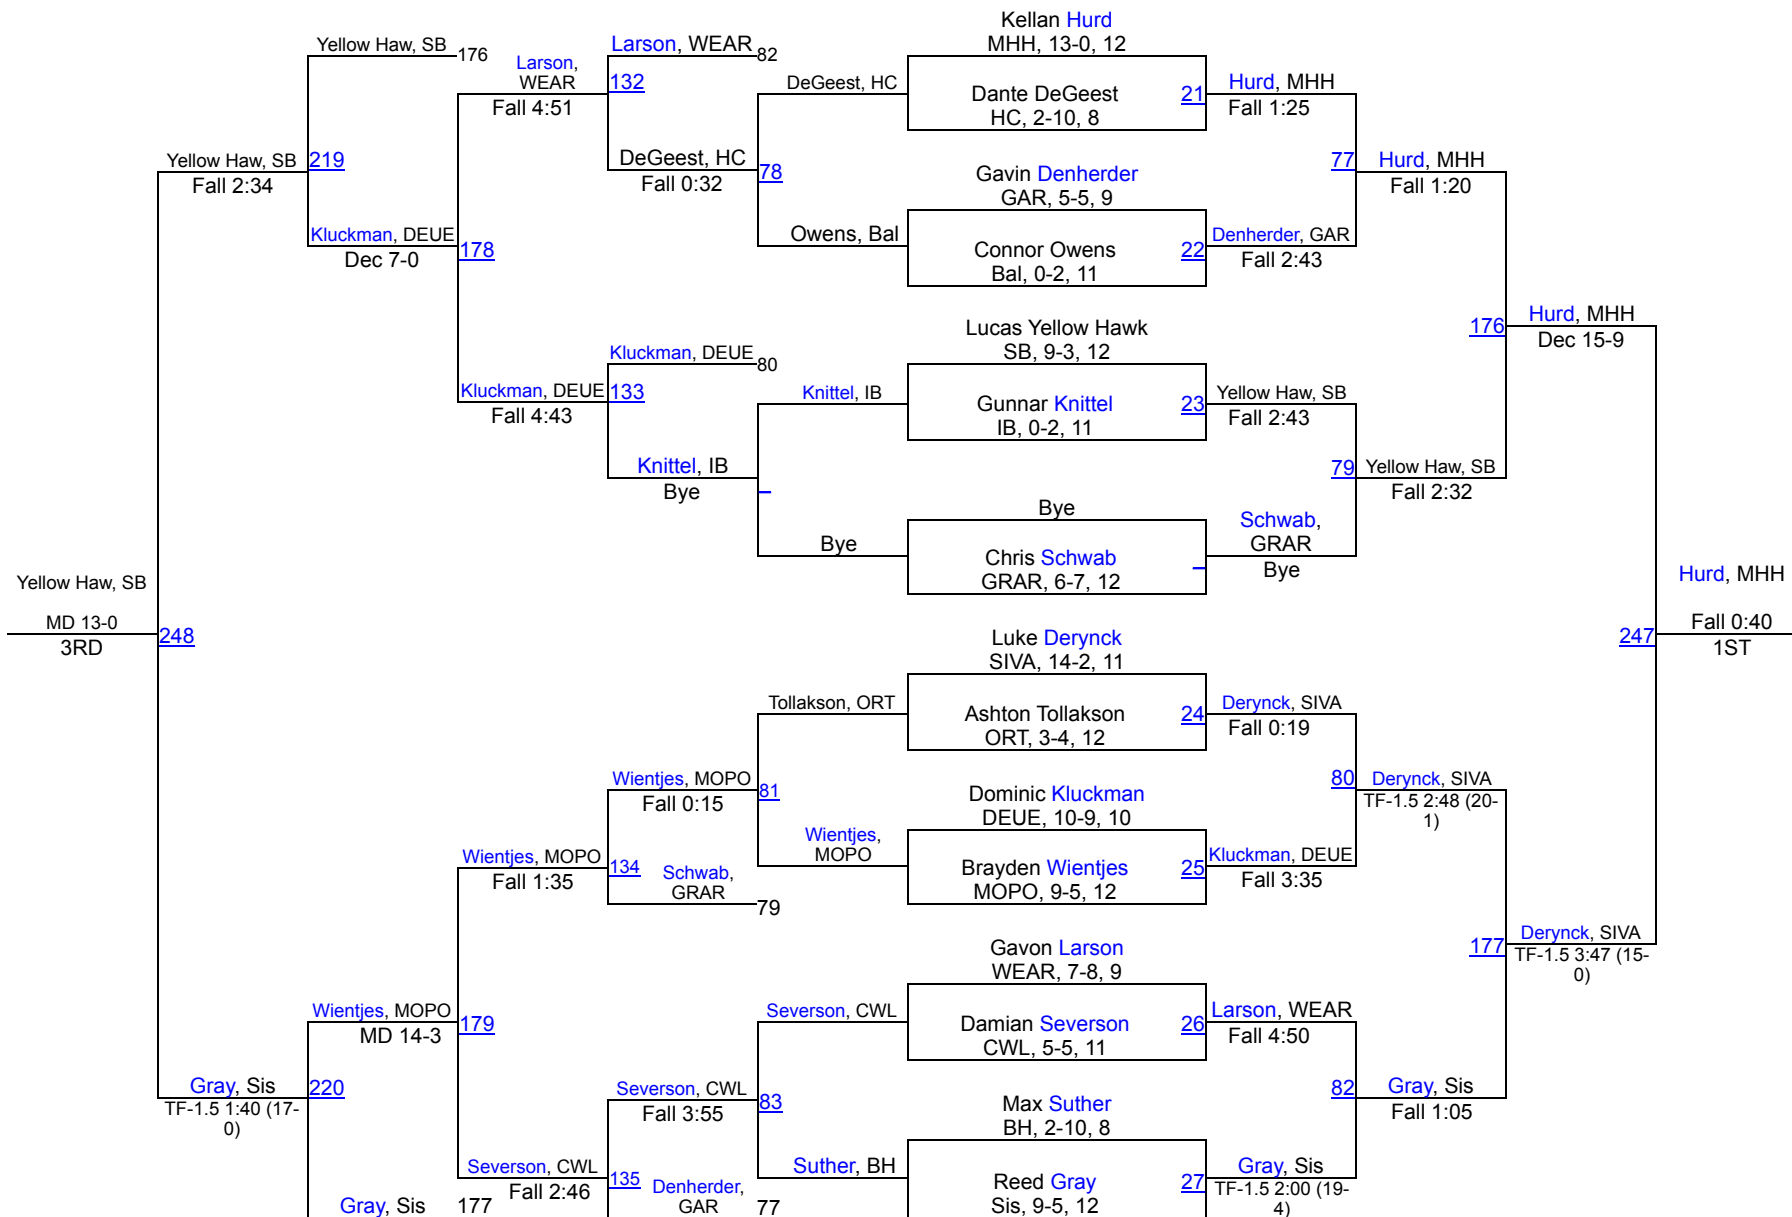

Webster Area Invitational Wrestling

144