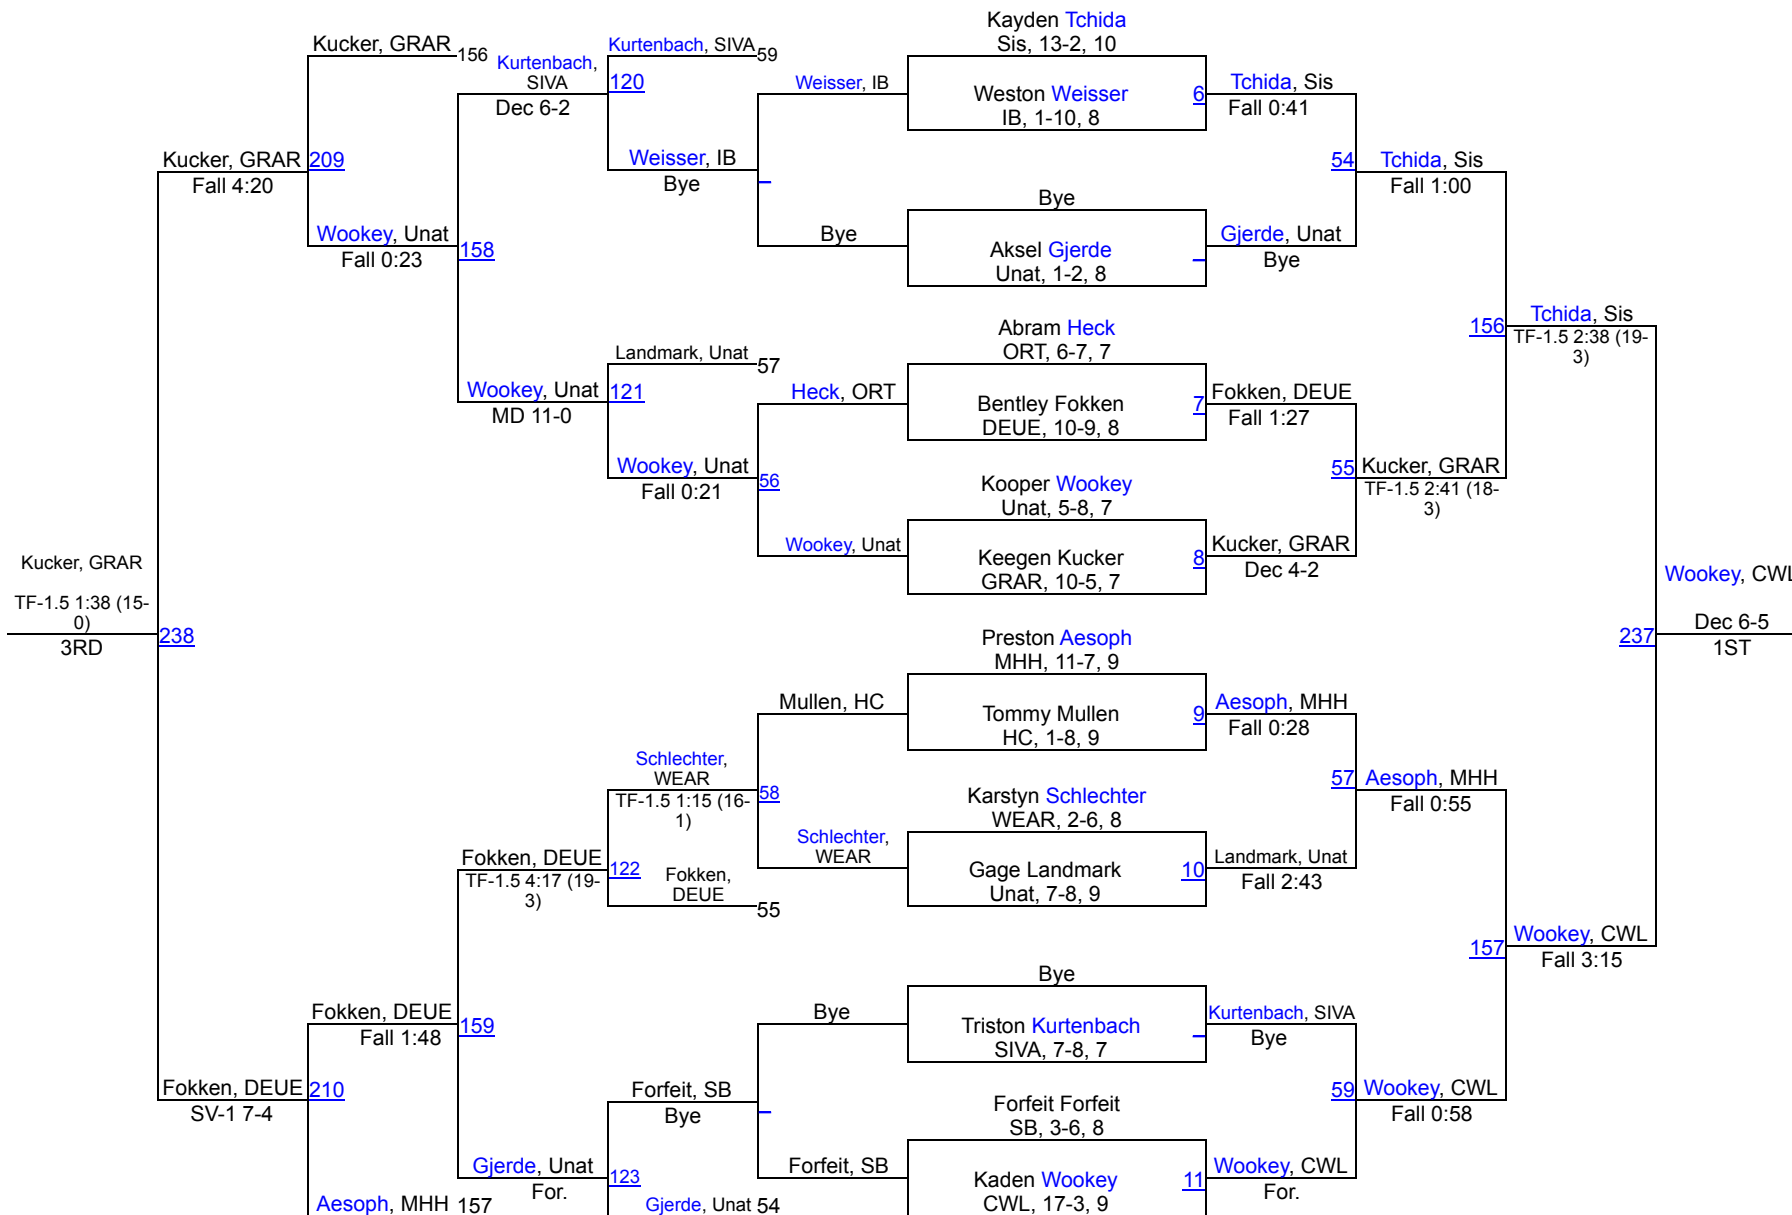

Webster Area Invitational Wrestling

113