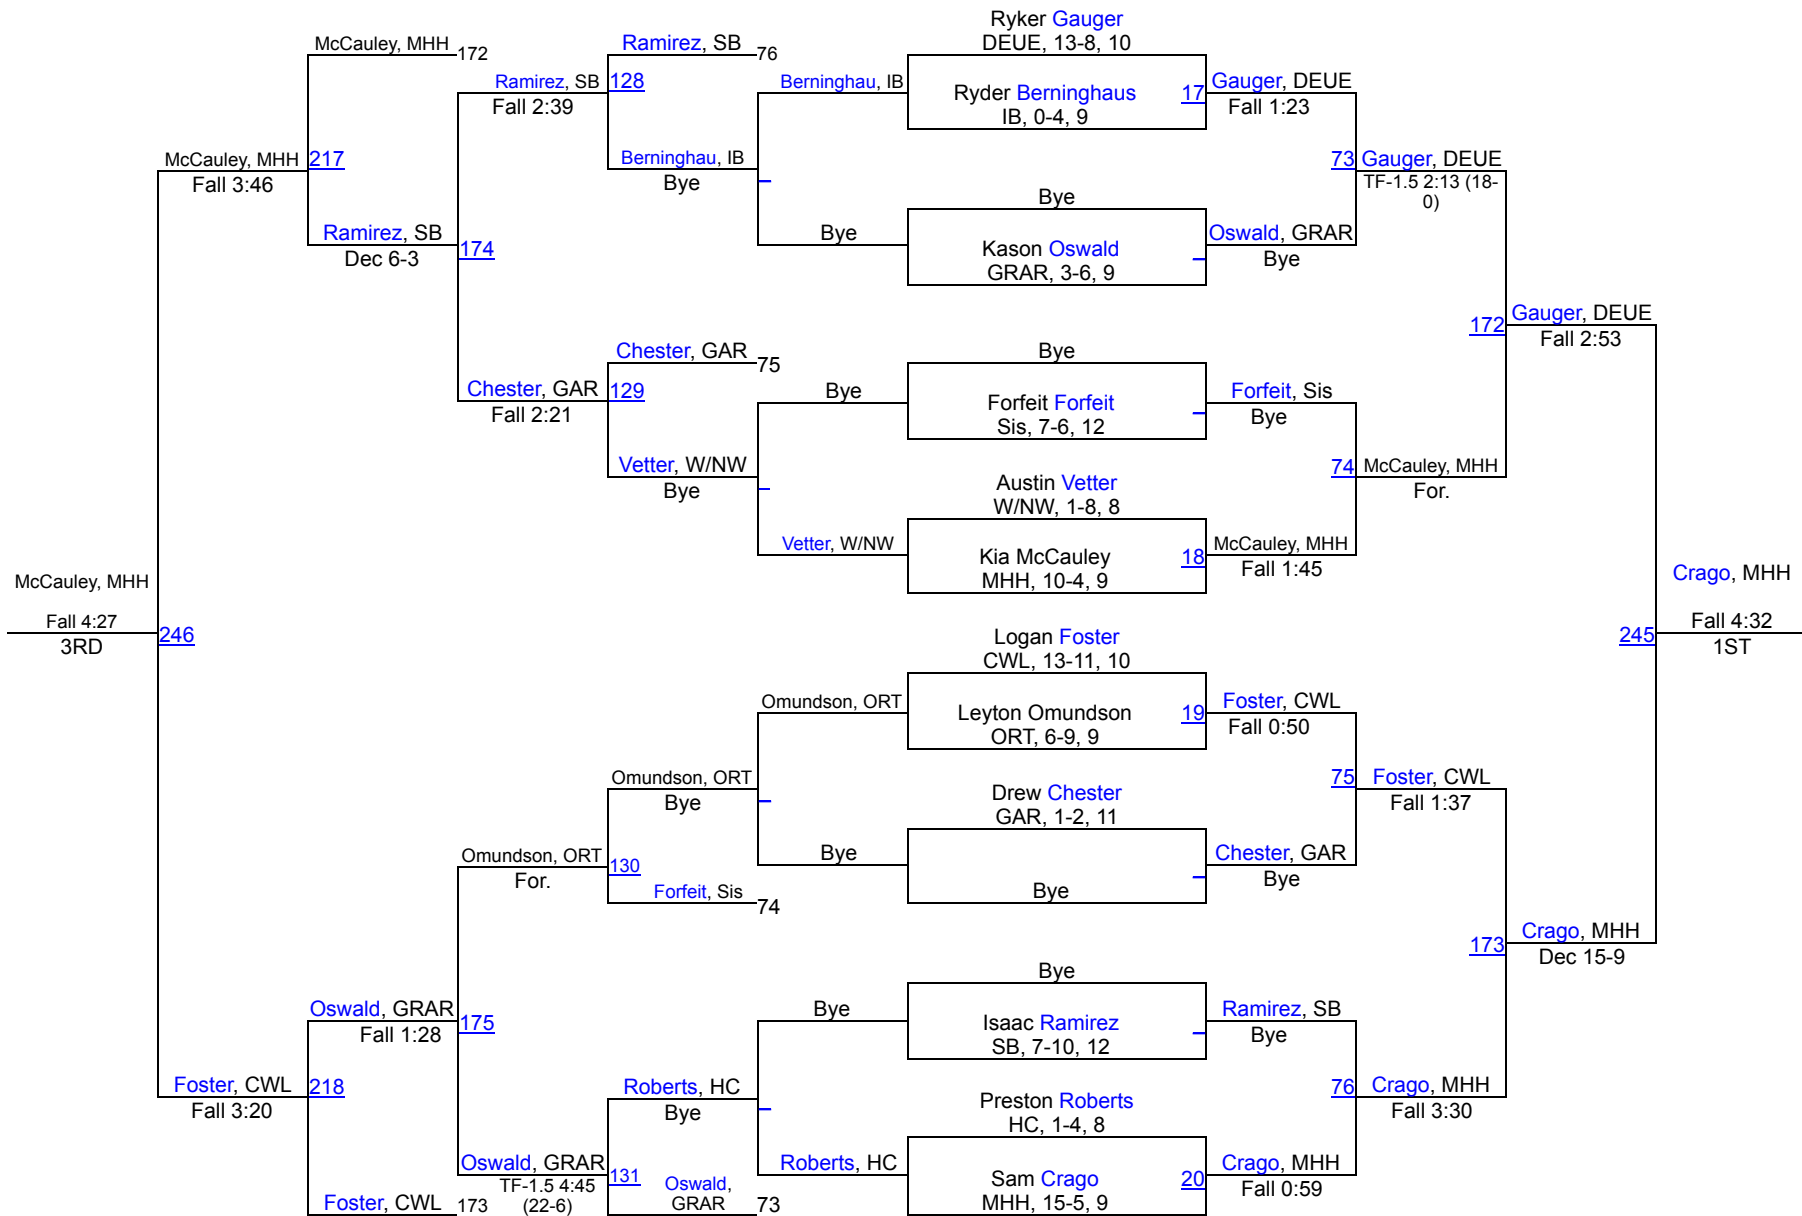

Webster Area Invitational Wrestling

138