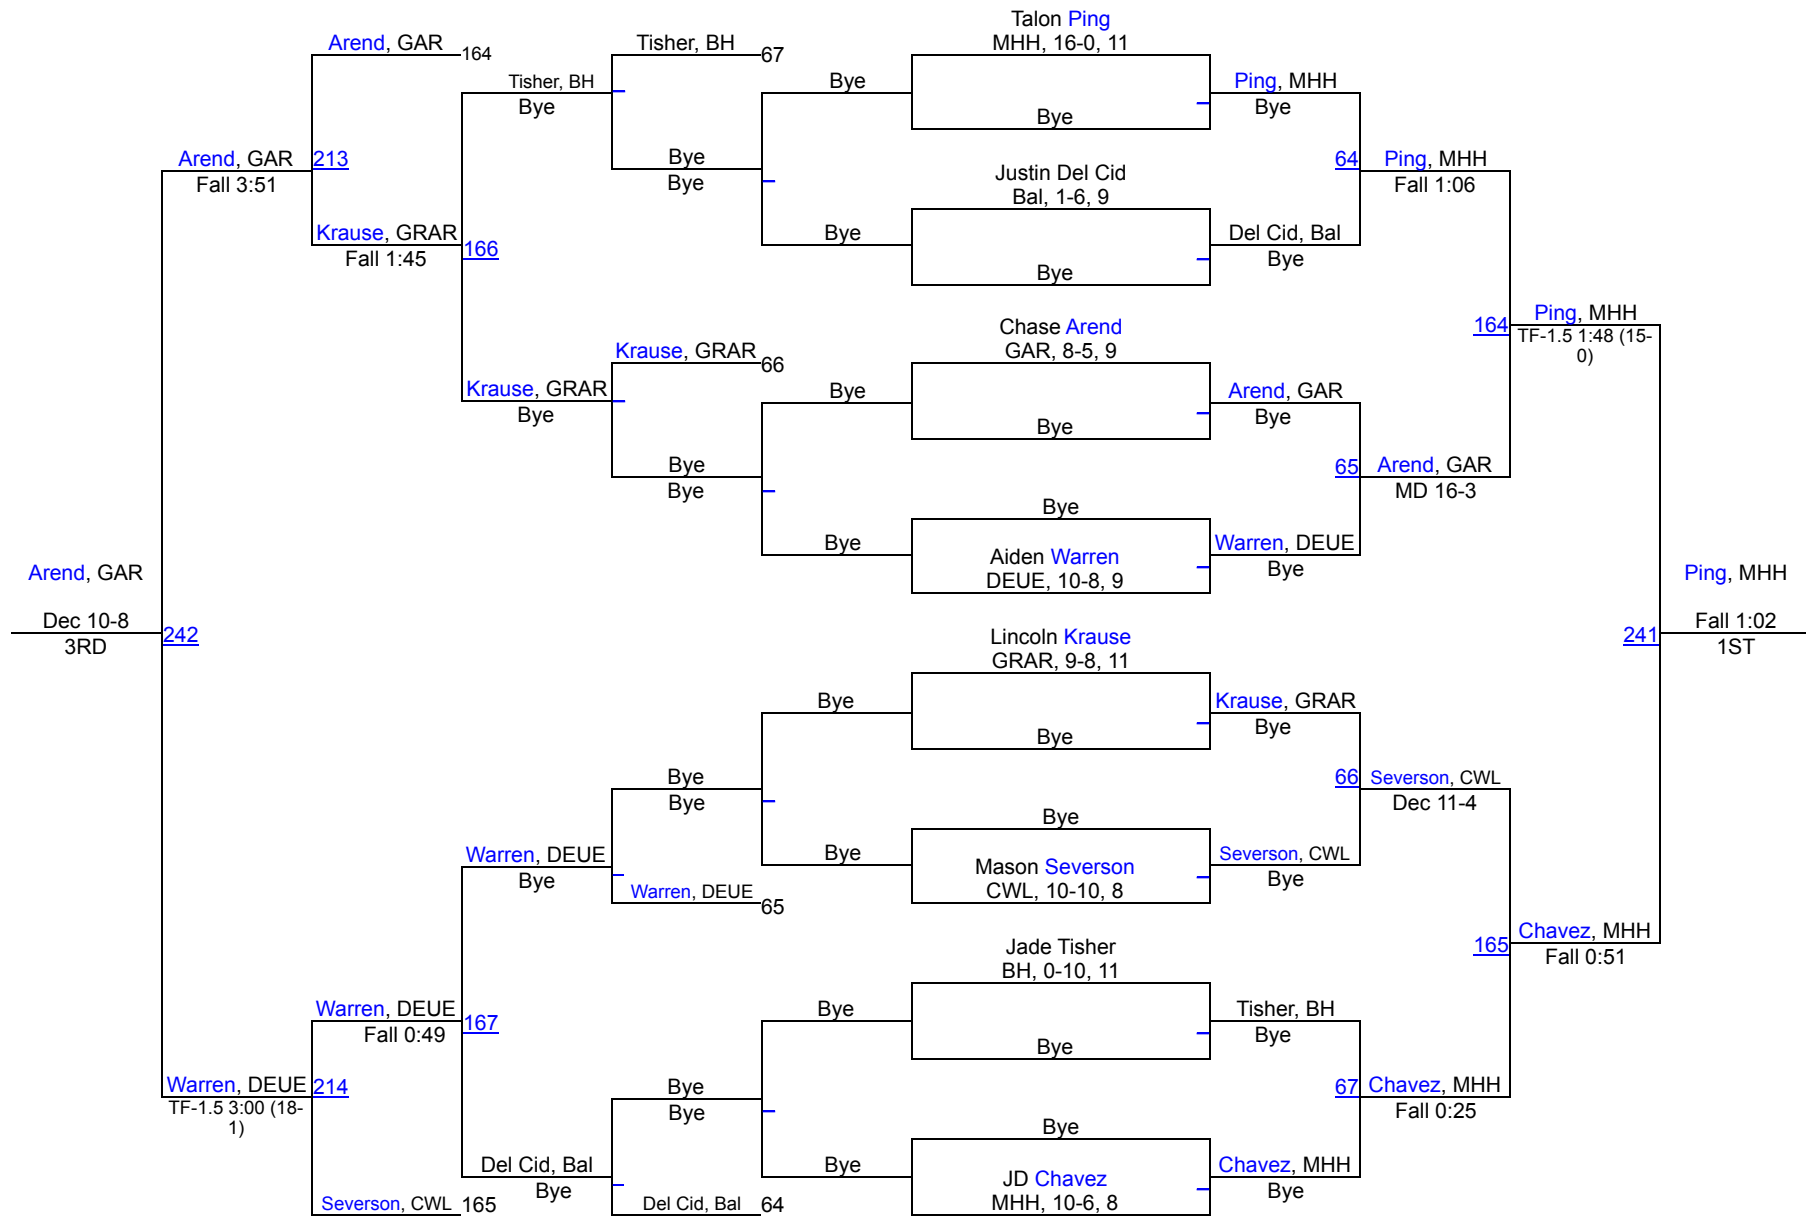

Webster Area Invitational Wrestling

126