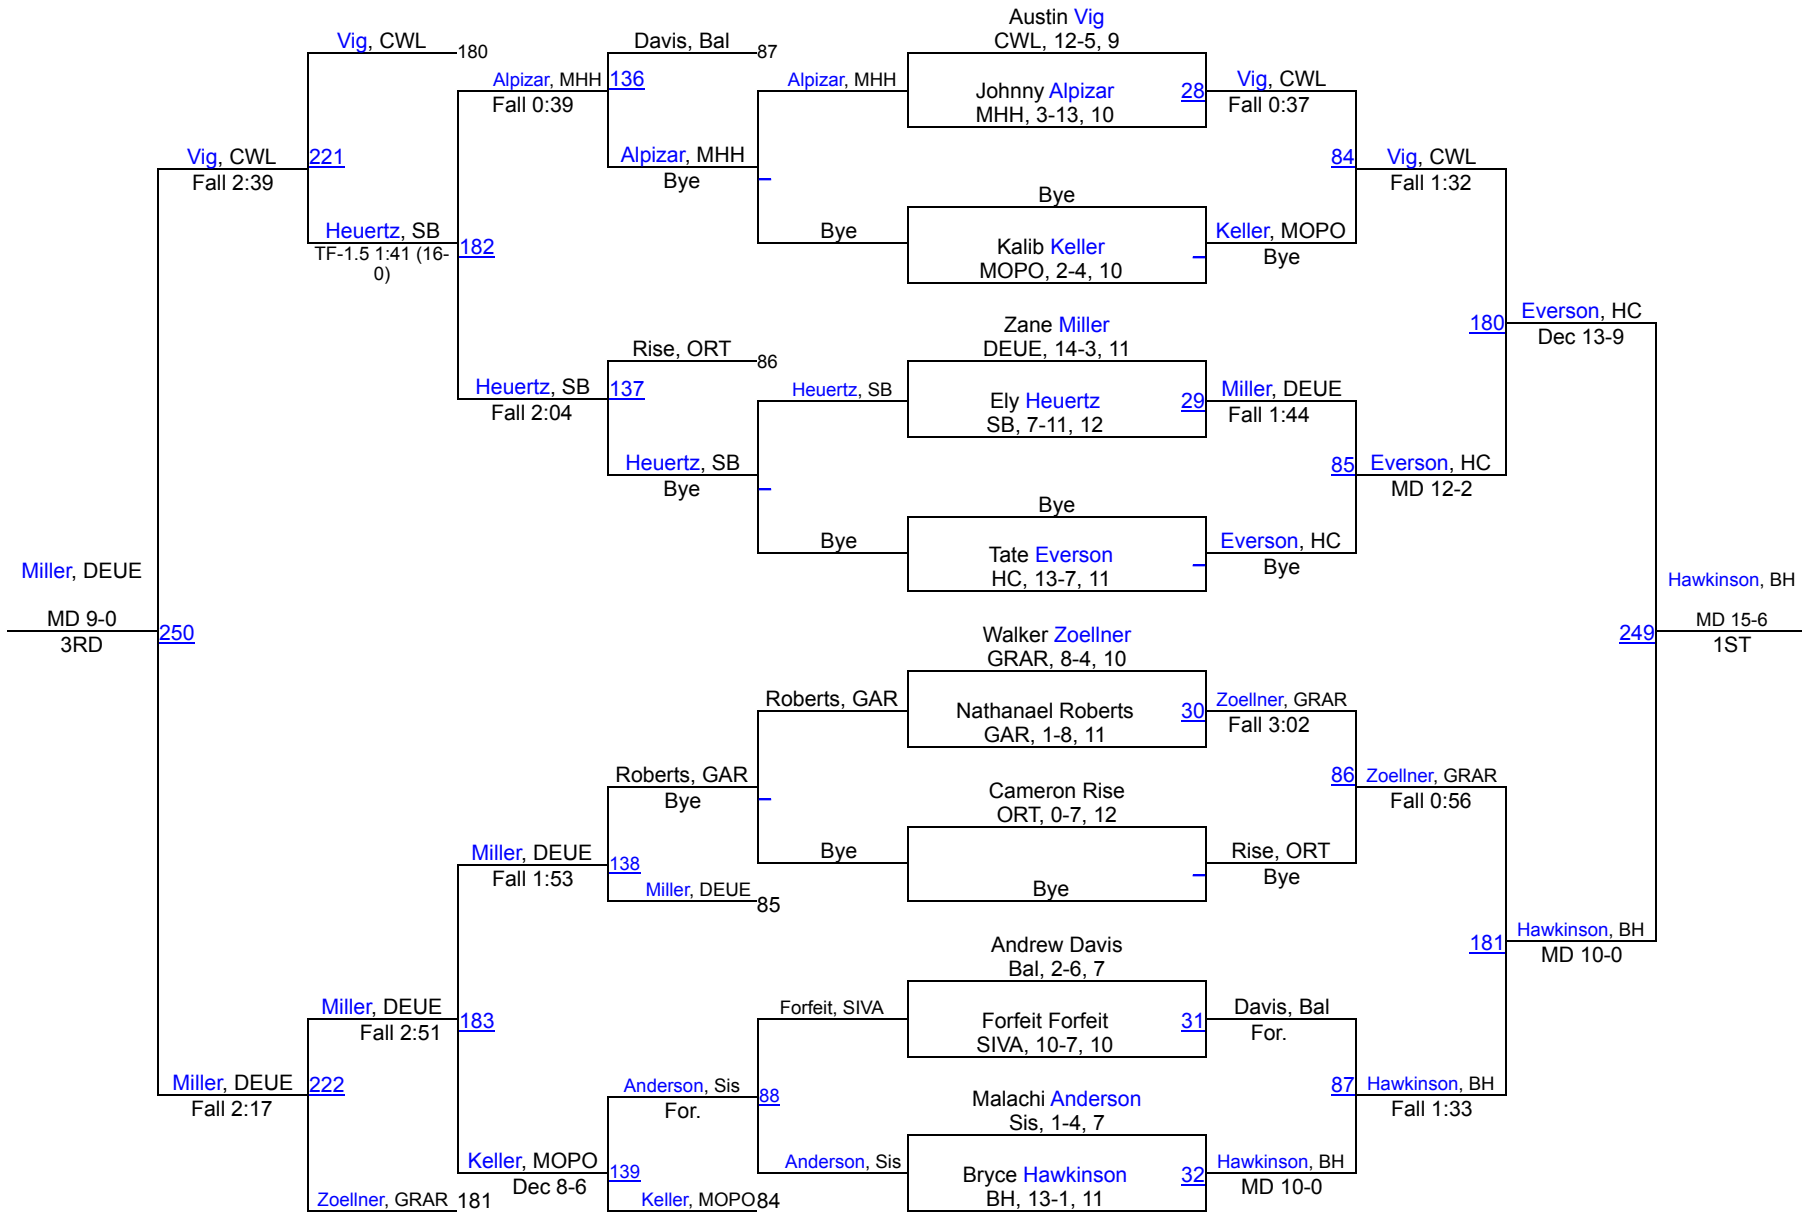

# Webster Area Invitational Wrestling

144

# Webster Area Invitational Wrestling

150