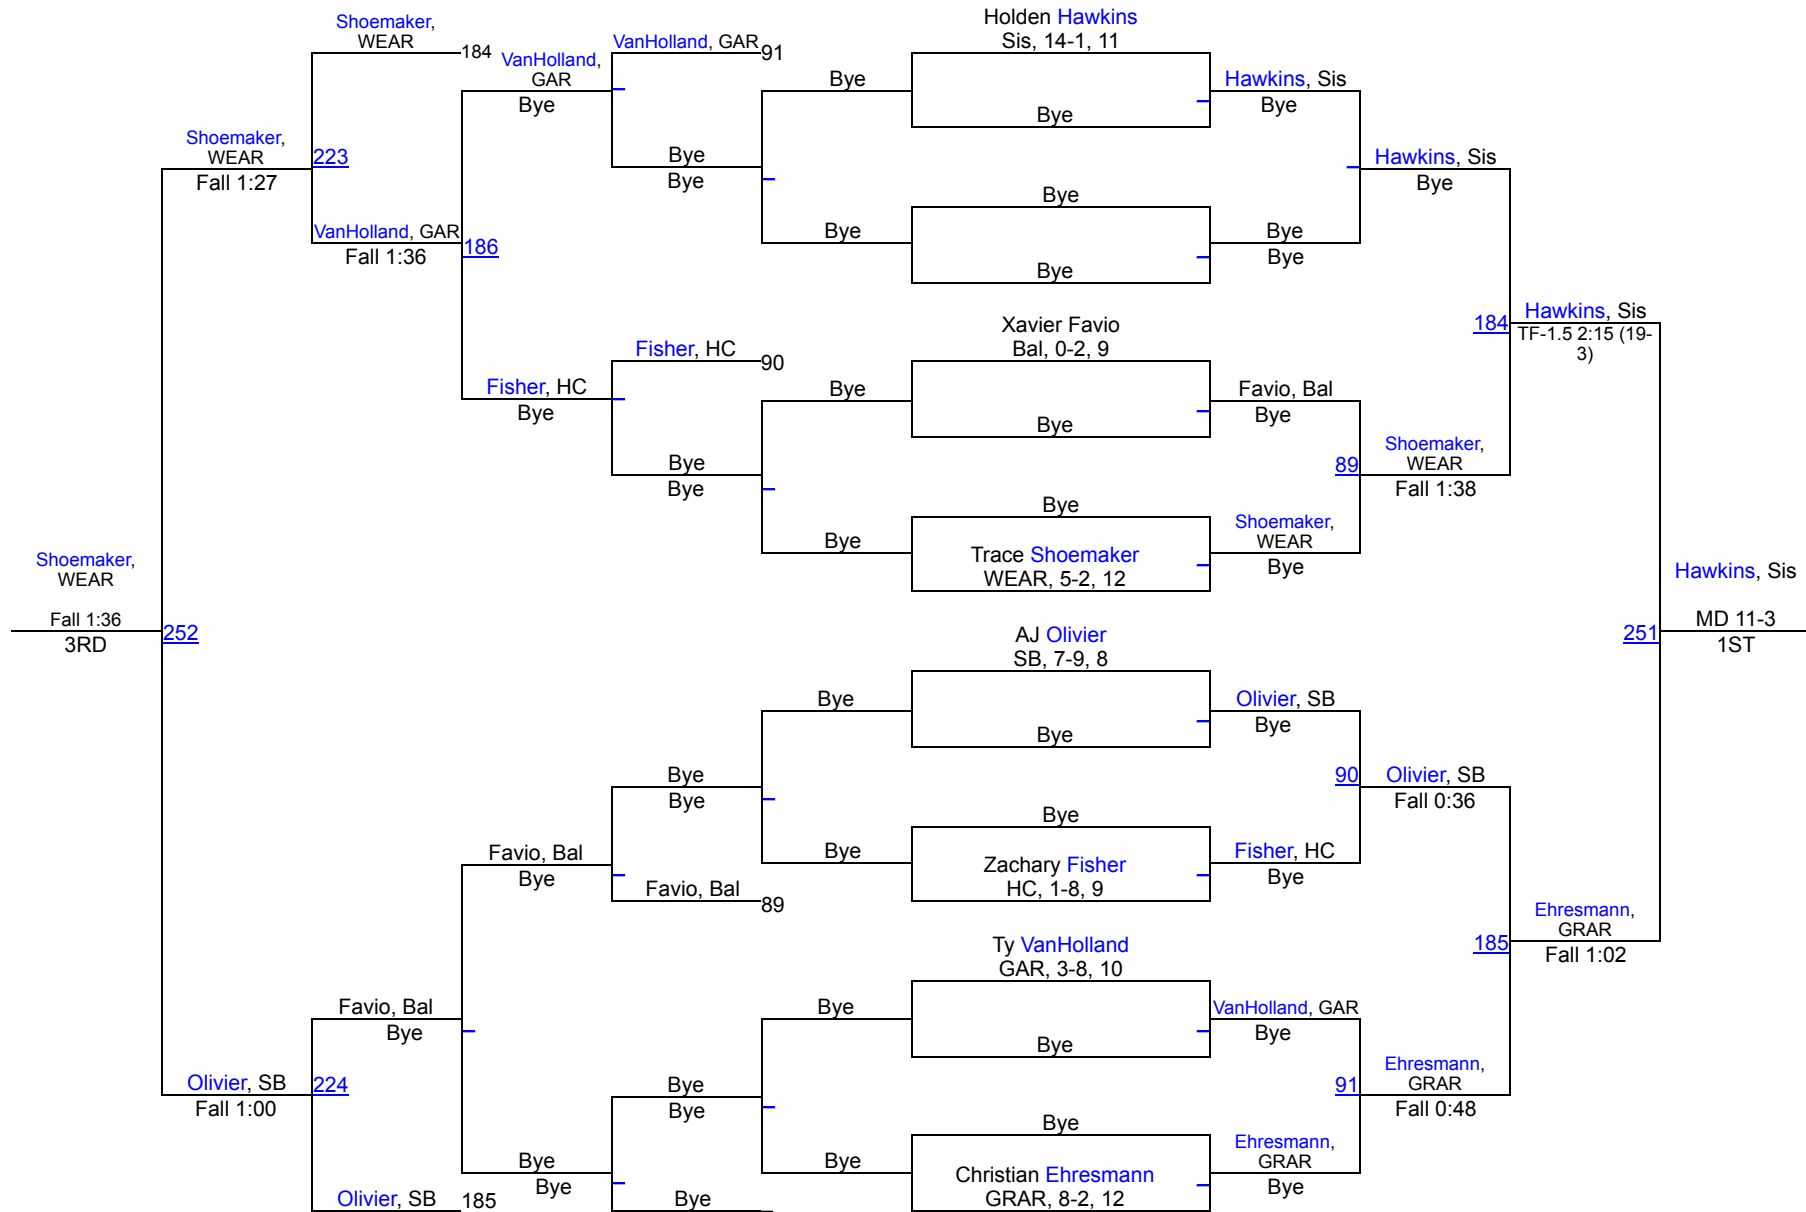

Webster Area Invitational Wrestling

157