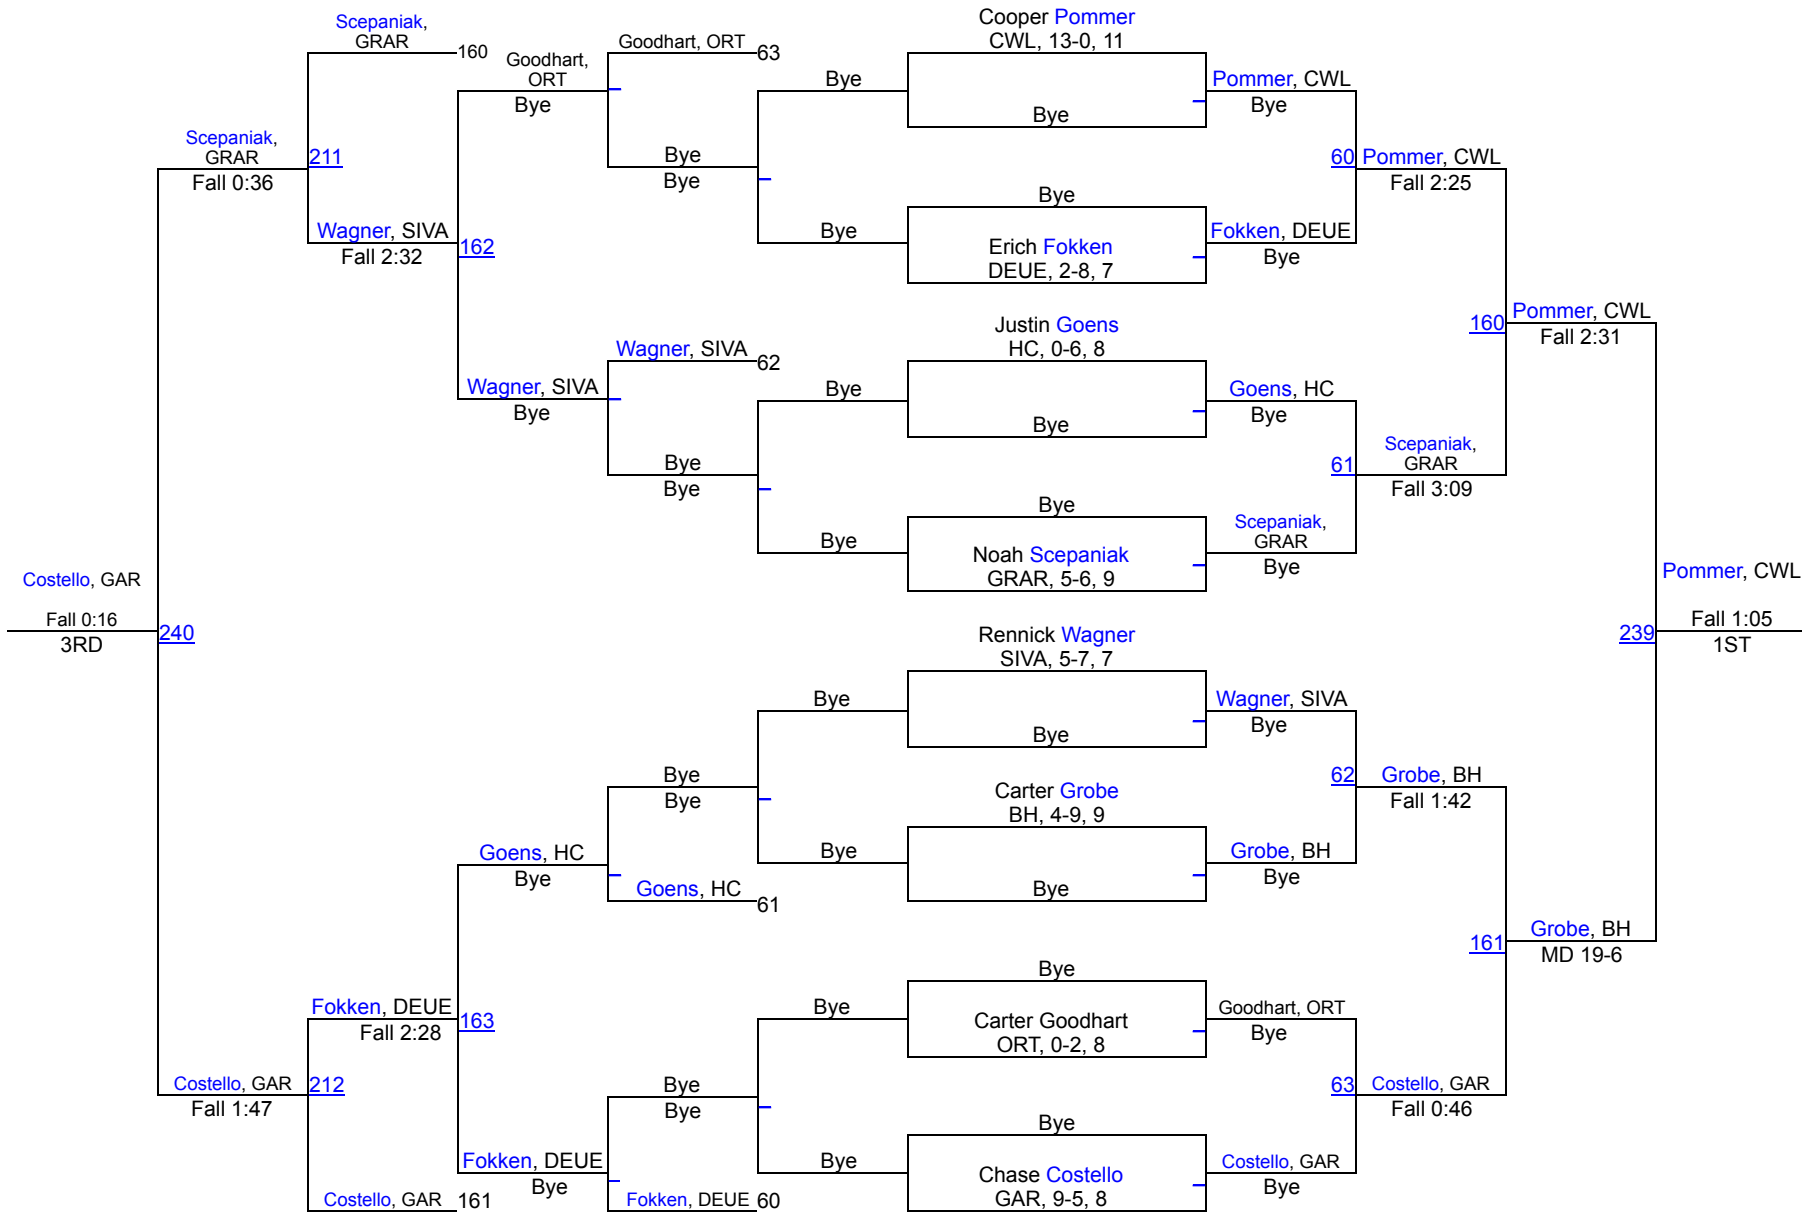

Webster Area Invitational Wrestling

120