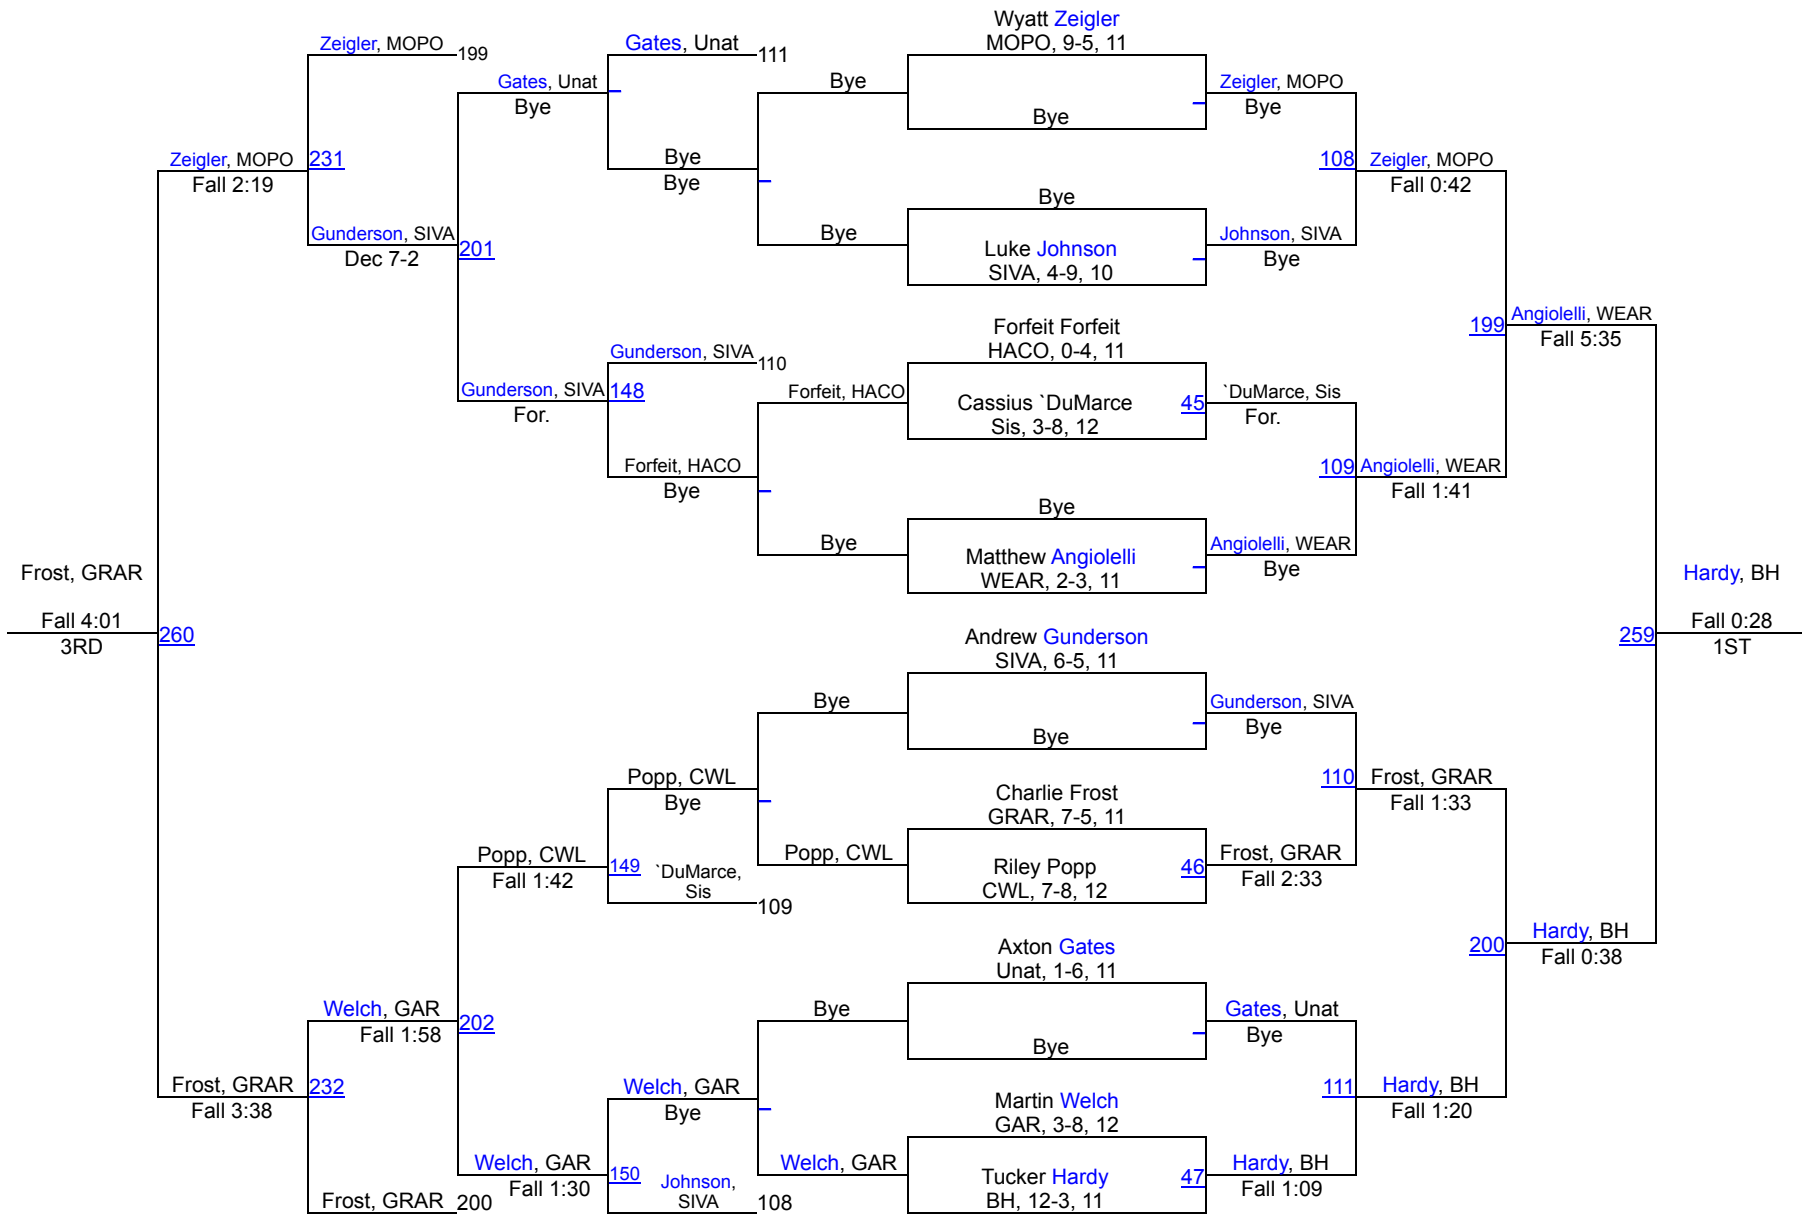

Webster Area Invitational Wrestling

215