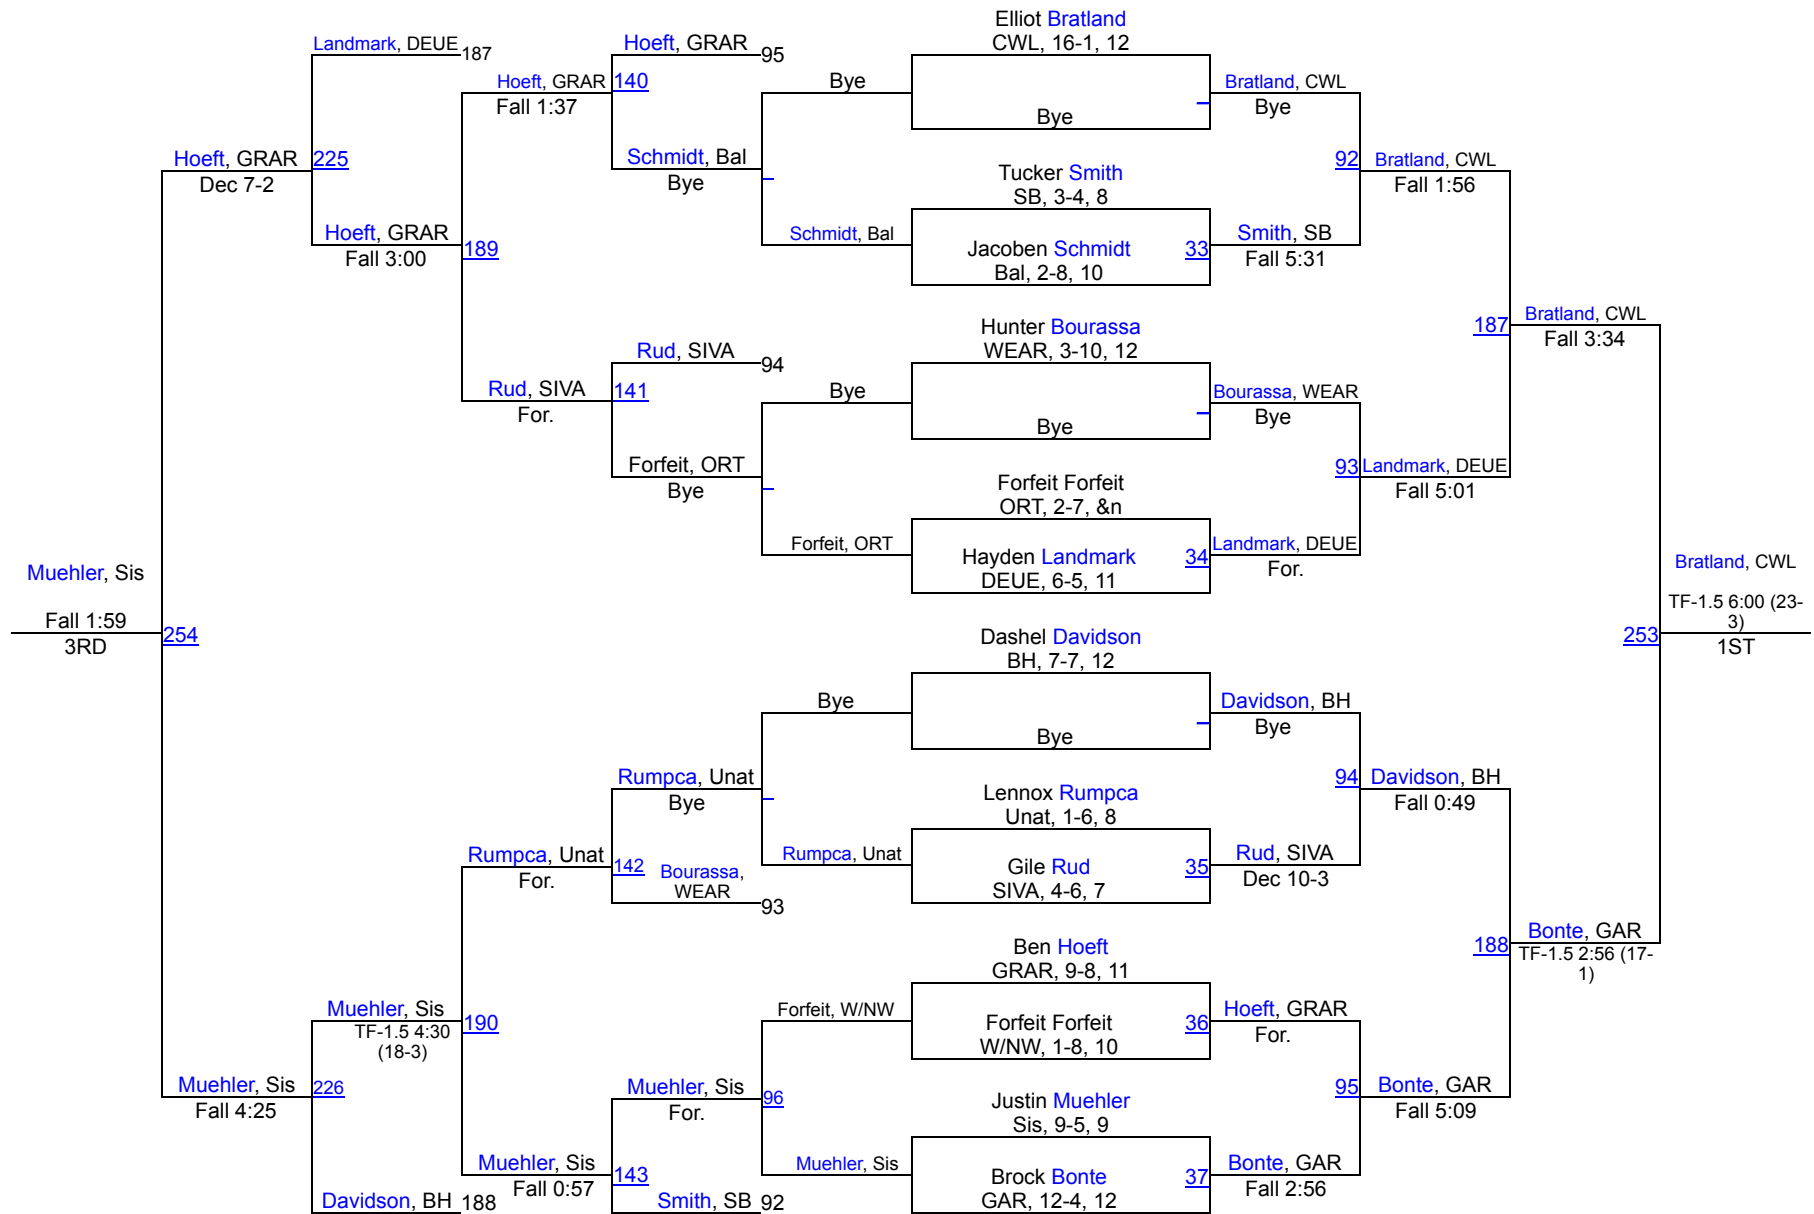

Webster Area Invitational Wrestling

165