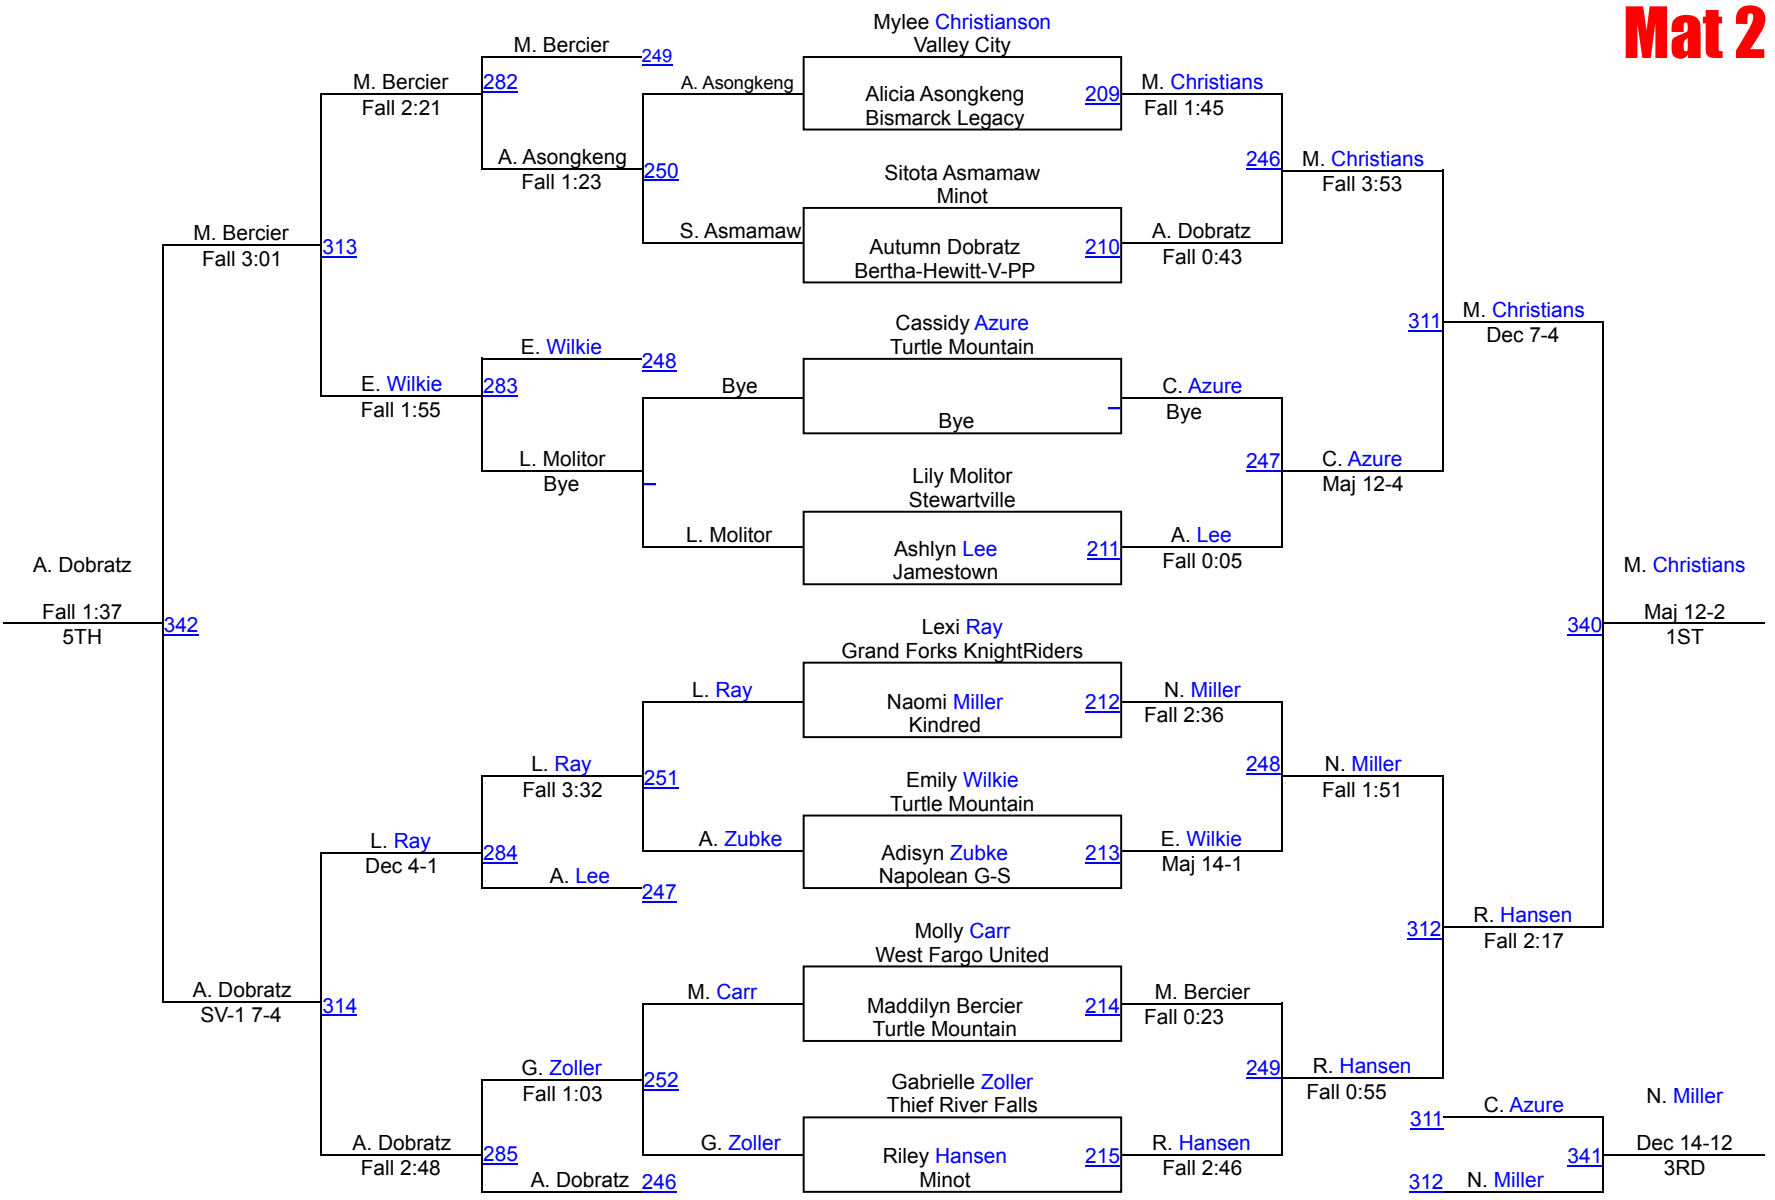

Girls Varsity 118

Mat 1

50th Sertoma Tournament (Varsity Girls)

Girls Varsity 124 Mat 1

50th Sertoma Tournament (Varsity Girls)

Girls Varsity 130 Mat 1

50th Sertoma Tournament (Varsity Girls)

Girls Varsity 130 JV Mat 1

50th Sertoma Tournament (Varsity Girls)

Girls Varsity 136 JV Mat 2

50th Sertoma Tournament (Varsity Girls)

Girls Varsity 142 Mat 2

50th Sertoma Tournament (Varsity Girls)

Girls Varsity 142 JV

Mat 2

Round 1