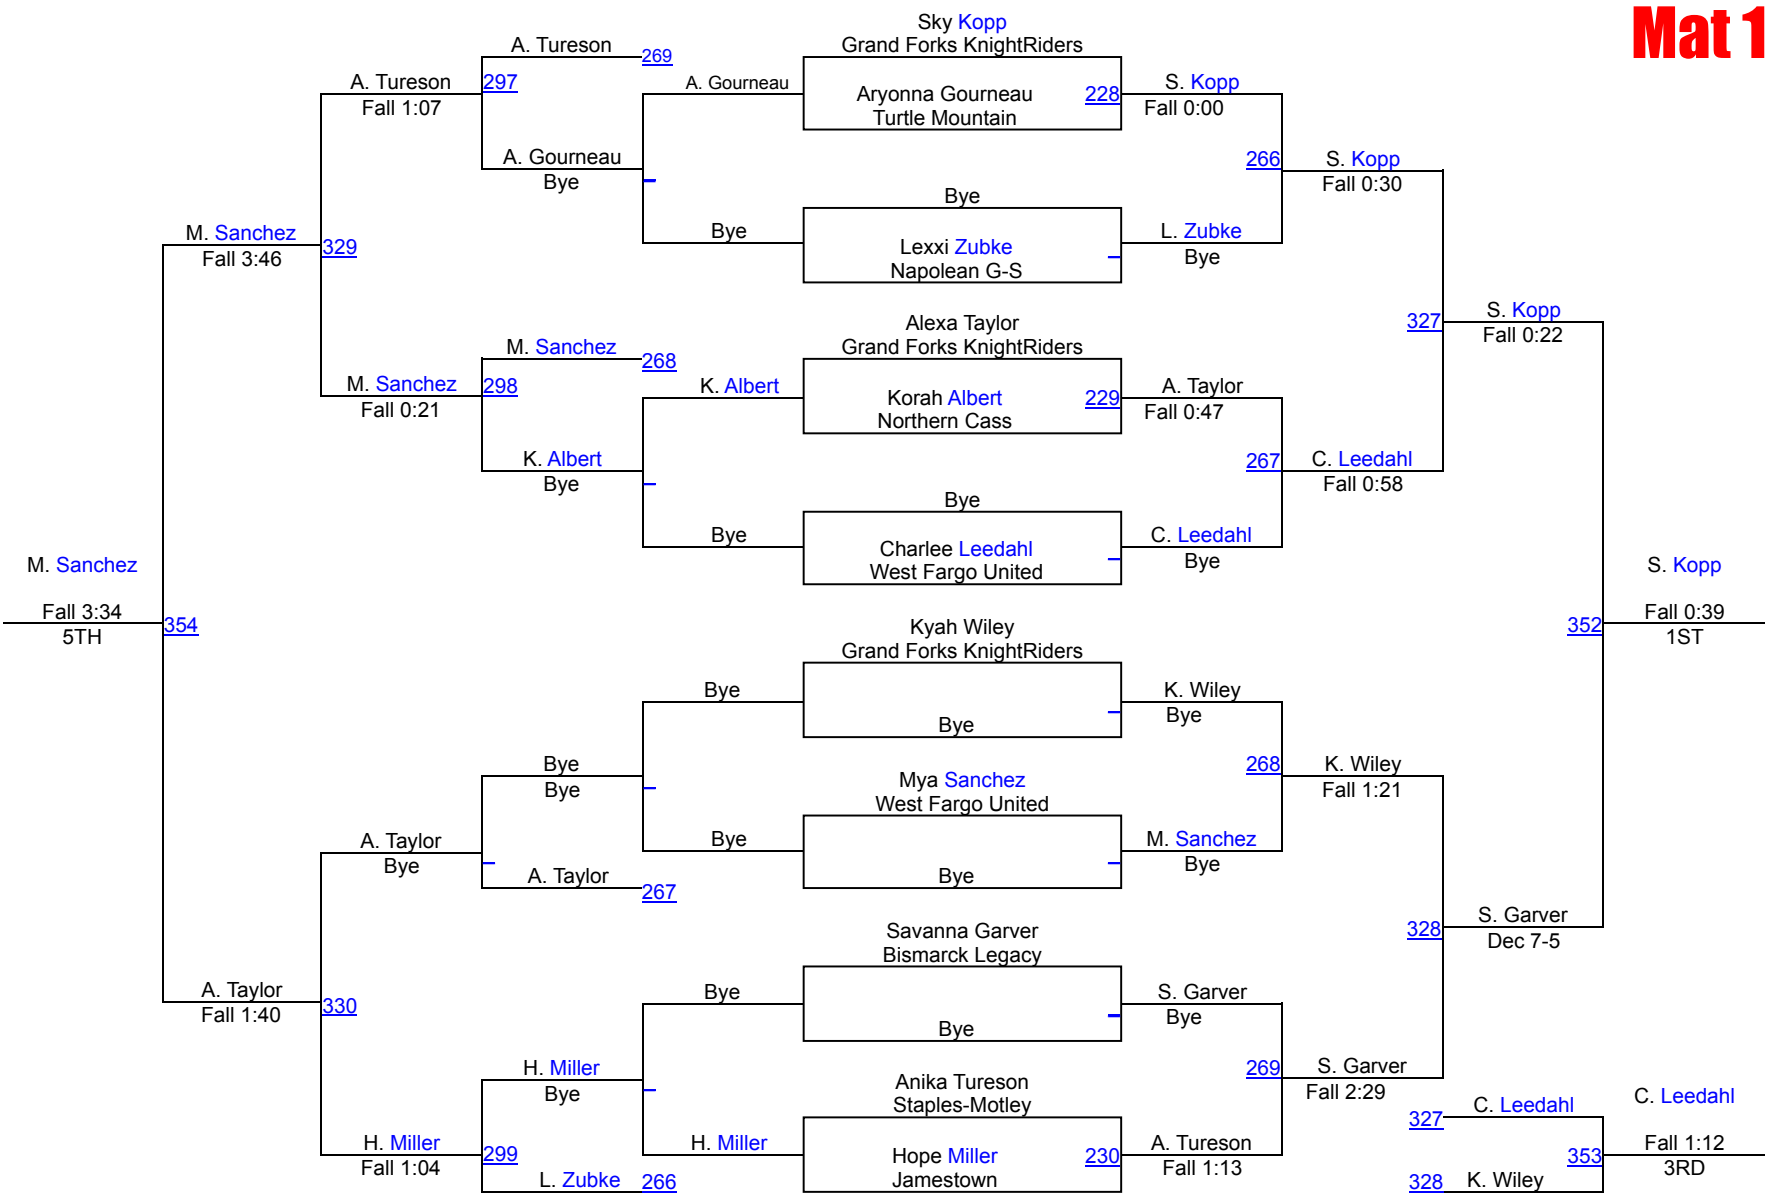

WRESTLERS

- J. Dudley (Stewartville)
- G. Gomke (West Fargo United)
- Q. Hetherington (Thief River Falls)
- B. Bushard (Jamestown)

G. Gomke (West Fargo United)
1ST

Q. Hetherington (Thief River Falls)
2ND

J. Dudley (Stewartville)
3RD

B. Bushard (Jamestown)
4TH

50th Sertoma Tournament (Varsity Girls)

Girls Varsity 148 Mat 2

50th Sertoma Tournament (Varsity Girls)

Girls Varsity 155 Mat 2

50th Sertoma Tournament (Varsity Girls)

Girls Varsity 170 Mat 2

50th Sertoma Tournament (Varsity Girls)

Girls Varsity 190 Mat 1

50th Sertoma Tournament (Varsity Girls)

Girls Varsity 250 Mat 2