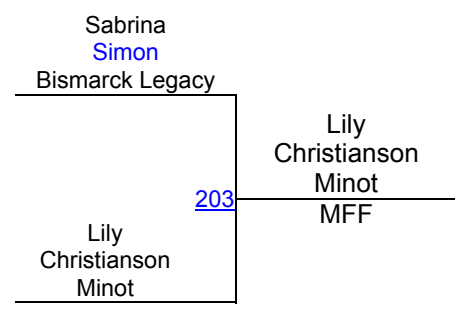

50th Sertoma Tournament (Varsity Girls)

Girls Varsity 100 Mat 1

50th Sertoma Tournament (Varsity Girls)

Girls Varsity 106 Mat 1

50th Sertoma Tournament (Varsity Girls)

Girls Varsity 112 Mat 1

50th Sertoma Tournament (Varsity Girls)

Girls Varsity 112 JV Mat 1

Round 1

Round 2

Round 3

L. Christianson (Minot)
1ST

R. Skundberg (Breckenridge-Wahpeton)
2ND

S. Simon (Bismarck Legacy)
3RD

50th Sertoma Tournament (Varsity Girls)

Girls Varsity 118

Mat 1

50th Sertoma Tournament (Varsity Girls)

Girls Varsity 124 Mat 1

50th Sertoma Tournament (Varsity Girls)

Girls Varsity 130 Mat 1

50th Sertoma Tournament (Varsity Girls)

Girls Varsity 130 JV Mat 1