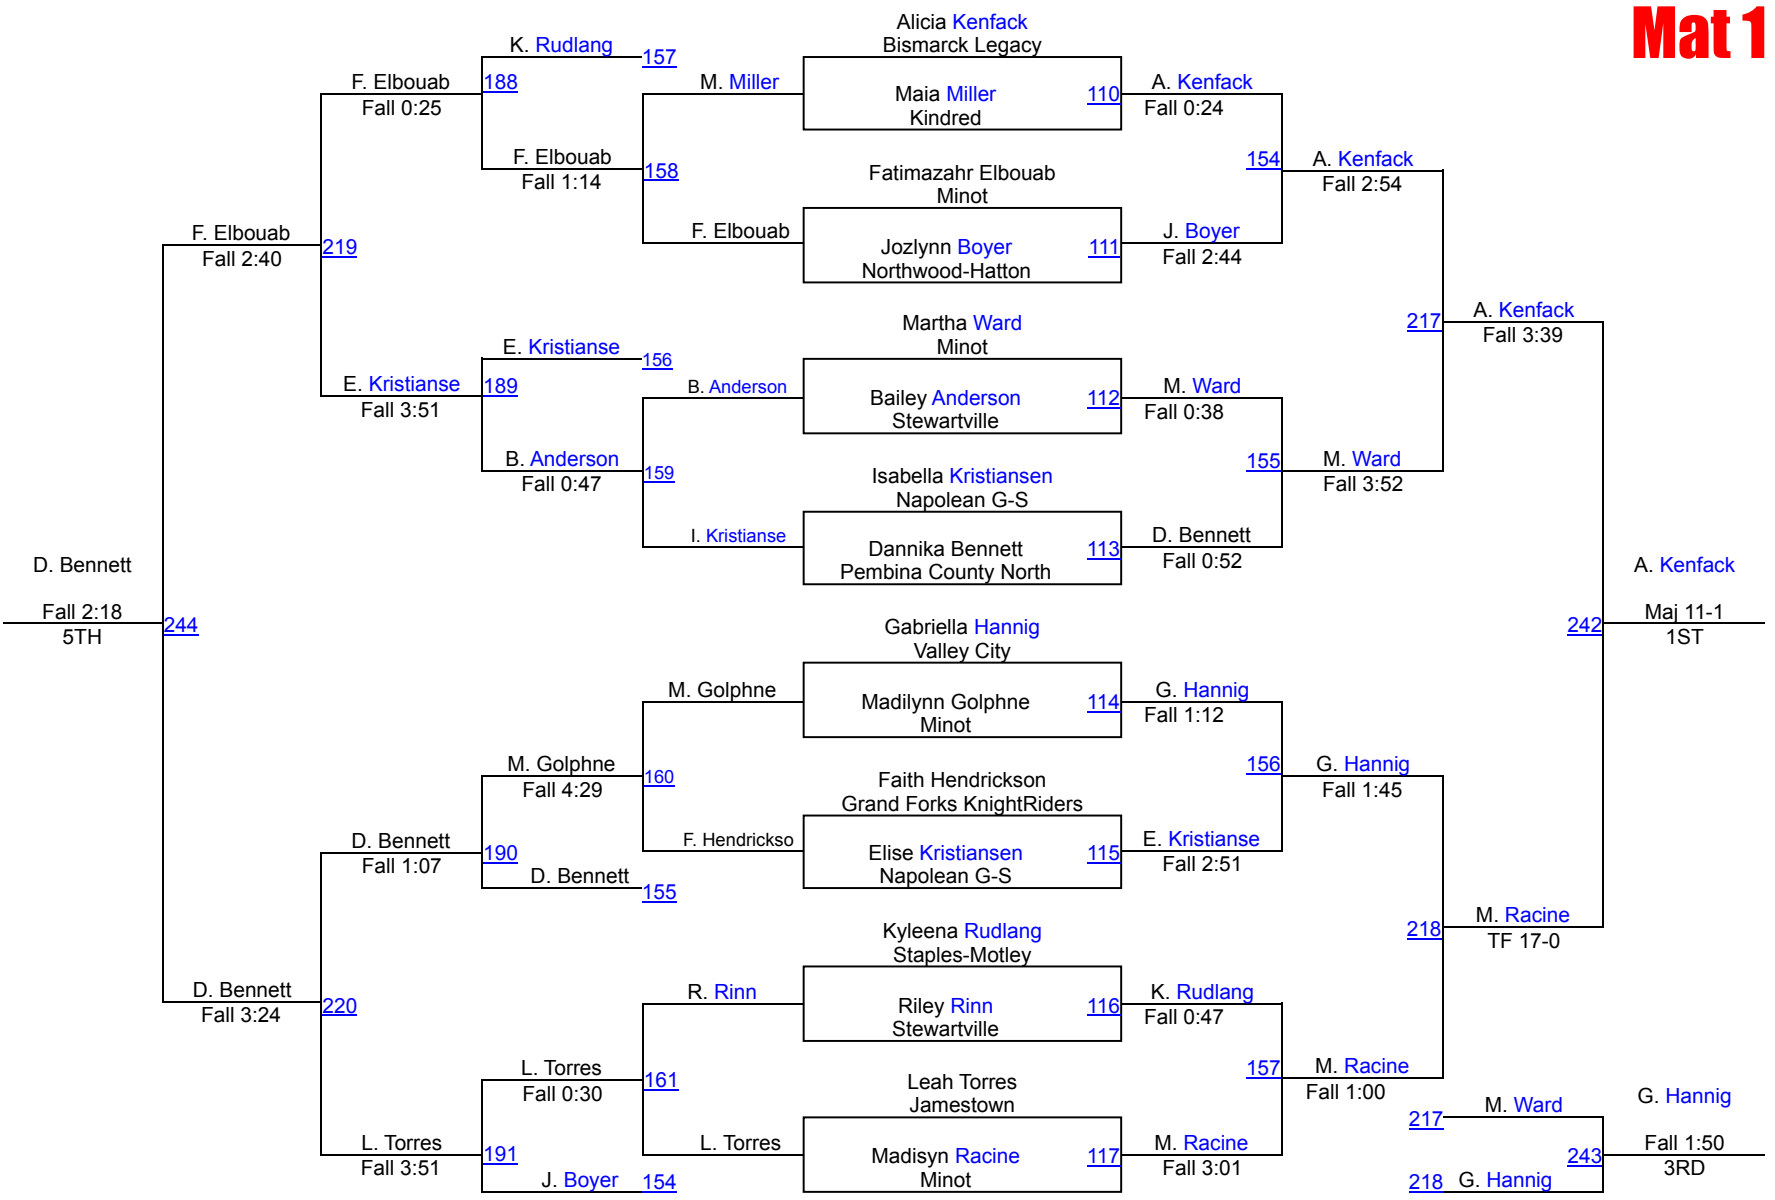

Girls Varsity 118

Mat 1

50th Sertoma Tournament (Varsity Girls)

Girls Varsity 124 Mat 1

50th Sertoma Tournament (Varsity Girls)

Girls Varsity 130 Mat 1

50th Sertoma Tournament (Varsity Girls)

Girls Varsity 130 JV Mat 1