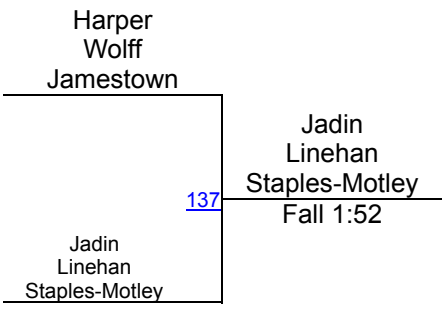

50th Sertoma Tournament (Varsity Girls)

Girls Varsity 100 Mat 1

50th Sertoma Tournament (Varsity Girls)

Girls Varsity 106 Mat 1

50th Sertoma Tournament (Varsity Girls)

Girls Varsity 112 Mat 1

50th Sertoma Tournament (Varsity Girls)

Girls Varsity 112 JV Mat 1

Round 1

Round 2

Round 3

L. Christianson (Minot)
1ST

R. Skundberg (Breckenridge-Wahpeton)
2ND

S. Simon (Bismarck Legacy)
3RD

50th Sertoma Tournament (Varsity Girls)

Girls Varsity 118

Mat 1

50th Sertoma Tournament (Varsity Girls)

Girls Varsity 124 Mat 1

50th Sertoma Tournament (Varsity Girls)

Girls Varsity 130 Mat 1

50th Sertoma Tournament (Varsity Girls)

Girls Varsity 130 JV Mat 1

Round 1

Round 2

Round 3

J. Linehan (Staples-Motley)
1ST

F. Nance (Valley City)
2ND

H. Wolff (Jamestown)
3RD

50th Sertoma Tournament (Varsity Girls)

Girls Varsity 136 Mat 2