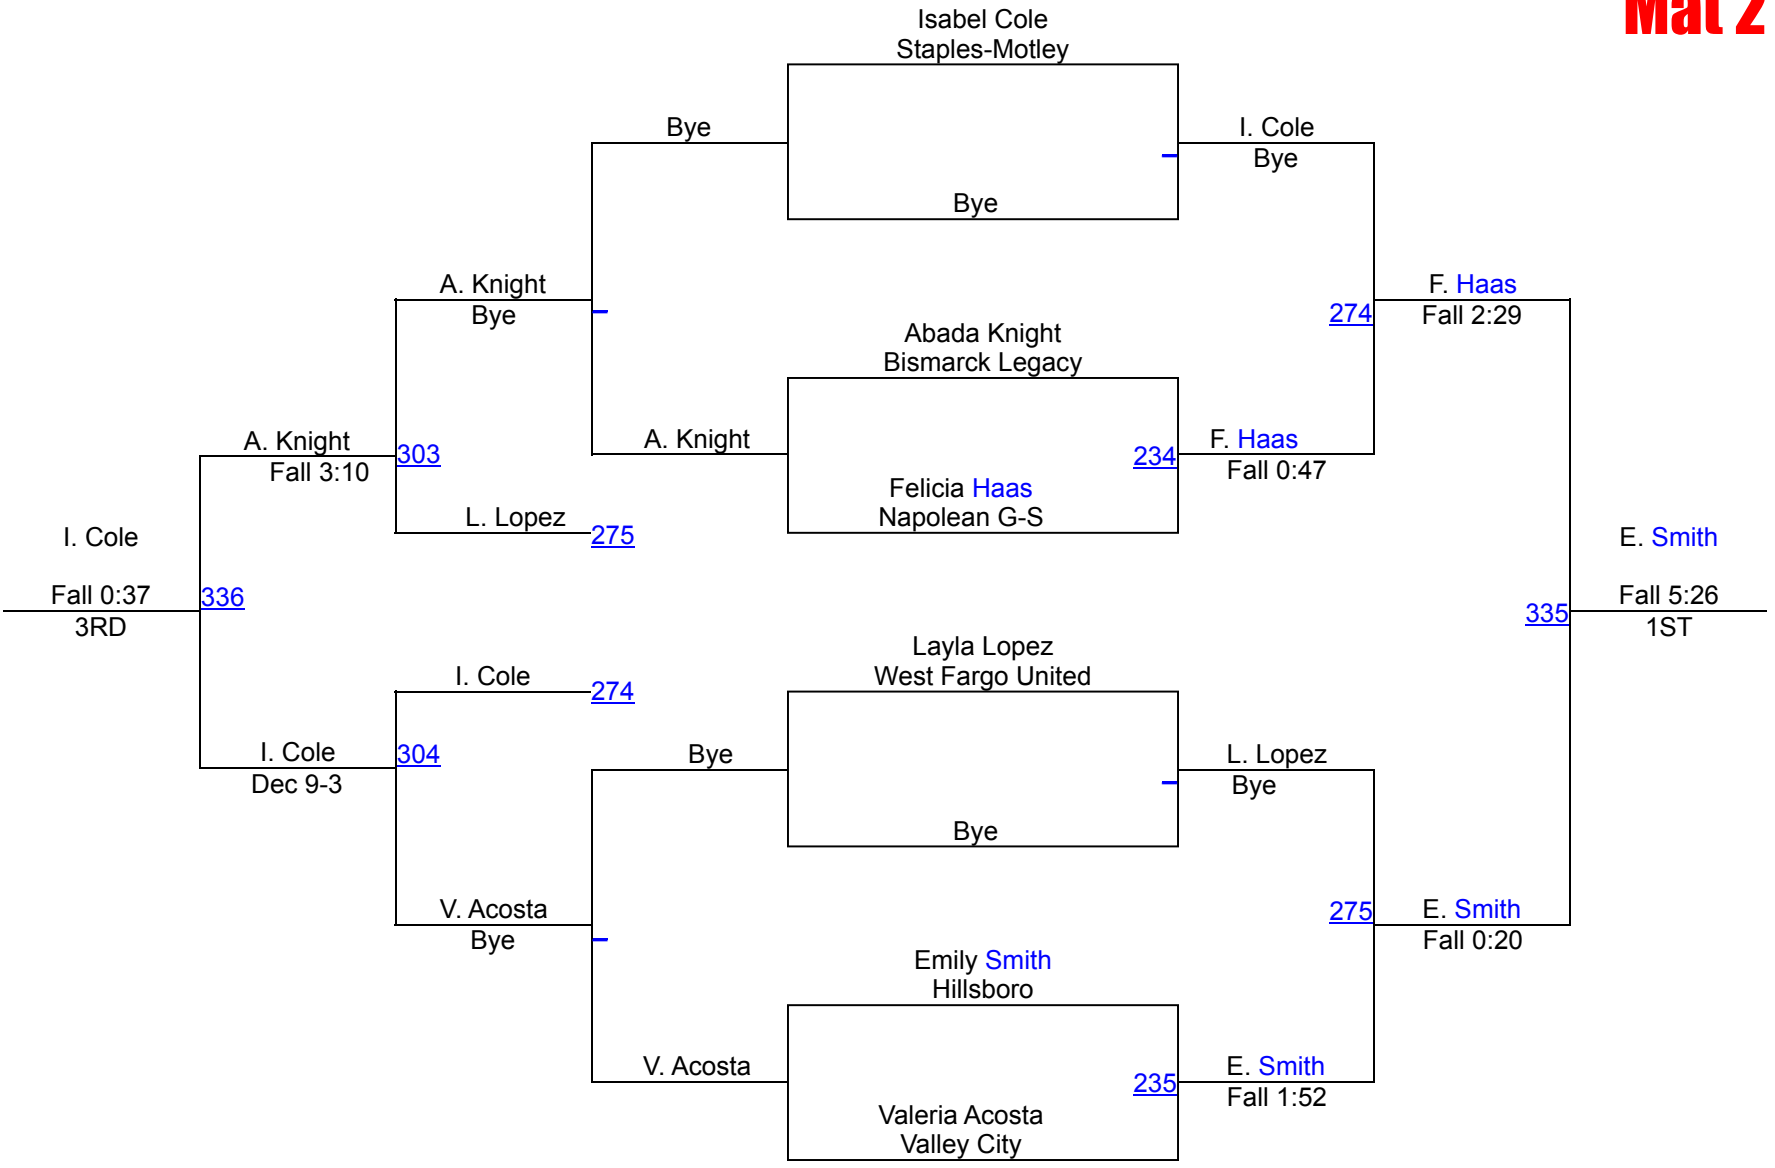

50th Sertoma Tournament (Varsity Girls)

Girls Varsity 136 JV Mat 2

50th Sertoma Tournament (Varsity Girls)

Girls Varsity 142 Mat 2

50th Sertoma Tournament (Varsity Girls)

Girls Varsity 142 JV

Mat 2

Round 1