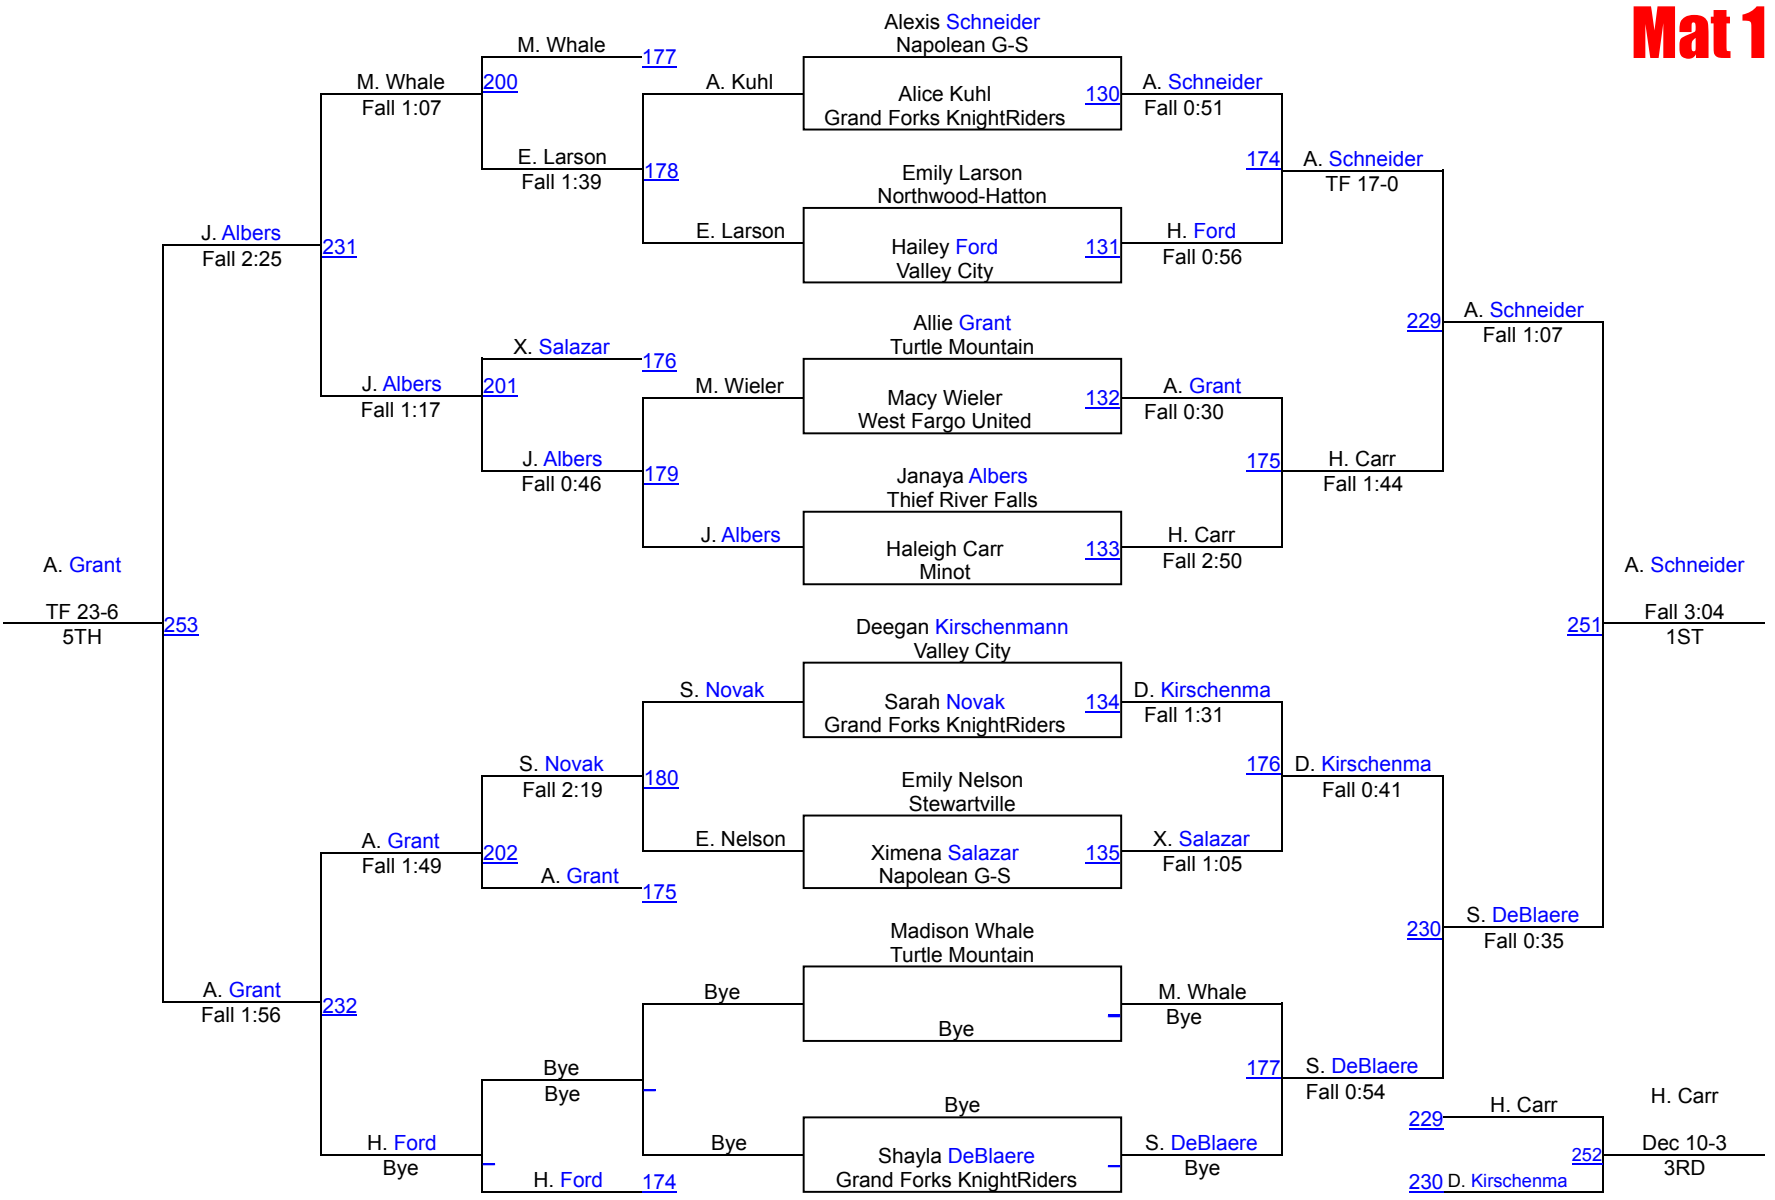

Girls Varsity 118

Mat 1

50th Sertoma Tournament (Varsity Girls)

Girls Varsity 124 Mat 1

50th Sertoma Tournament (Varsity Girls)

Girls Varsity 130 Mat 1

50th Sertoma Tournament (Varsity Girls)

Girls Varsity 130 JV Mat 1