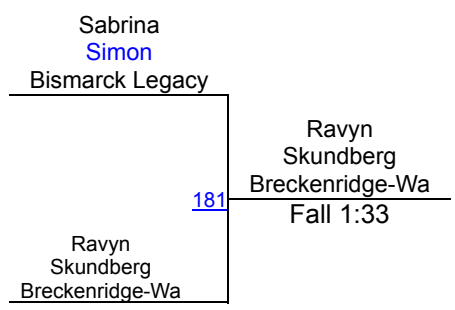

Sertoma Girls Team Scores

1	Minot	MIN	186.5
2	Bismarck Legacy Grand Forks	LEG	162
3	KnightRiders	GF	135
4	Pembina County North	PCN	108
5	Thief River Falls	TRF	98.5
6	Turtle Mountain	TM	81.5
7	Jamestown	JAM	78
8	West Fargo United	WF	78
9	Napolean G-S	NAP	66.5
10	Staples-Motley	SM	65
11	Valley City	VC	57
12	Badger-Greenbush-MR	BGMR	55
13	Bertha-Hewitt-V-PP Walker-Hackensack-	BHVP	51
14	Akeley	WHA	35.5
15	White Shield	WS	30
16	Kindred	KIN	21
17	Breckenridge-Wahpeton	BW	15
18	Northern Cass	NC	15
19	Hillsboro	HIL	10
20	Northwood-Hatton	NH	7
21	Stewartville	STEW	3

50th Sertoma Tournament (Varsity Girls)

Girls Varsity 100 Mat 1

50th Sertoma Tournament (Varsity Girls)

Girls Varsity 106 Mat 1

50th Sertoma Tournament (Varsity Girls)

Girls Varsity 112 Mat 1

50th Sertoma Tournament (Varsity Girls)

Girls Varsity 112 JV Mat 1

Round 1

Round 2

Round 3

L. Christianson (Minot)
1ST

R. Skundberg (Breckenridge-Wahpeton)
2ND

S. Simon (Bismarck Legacy)
3RD

50th Sertoma Tournament (Varsity Girls)