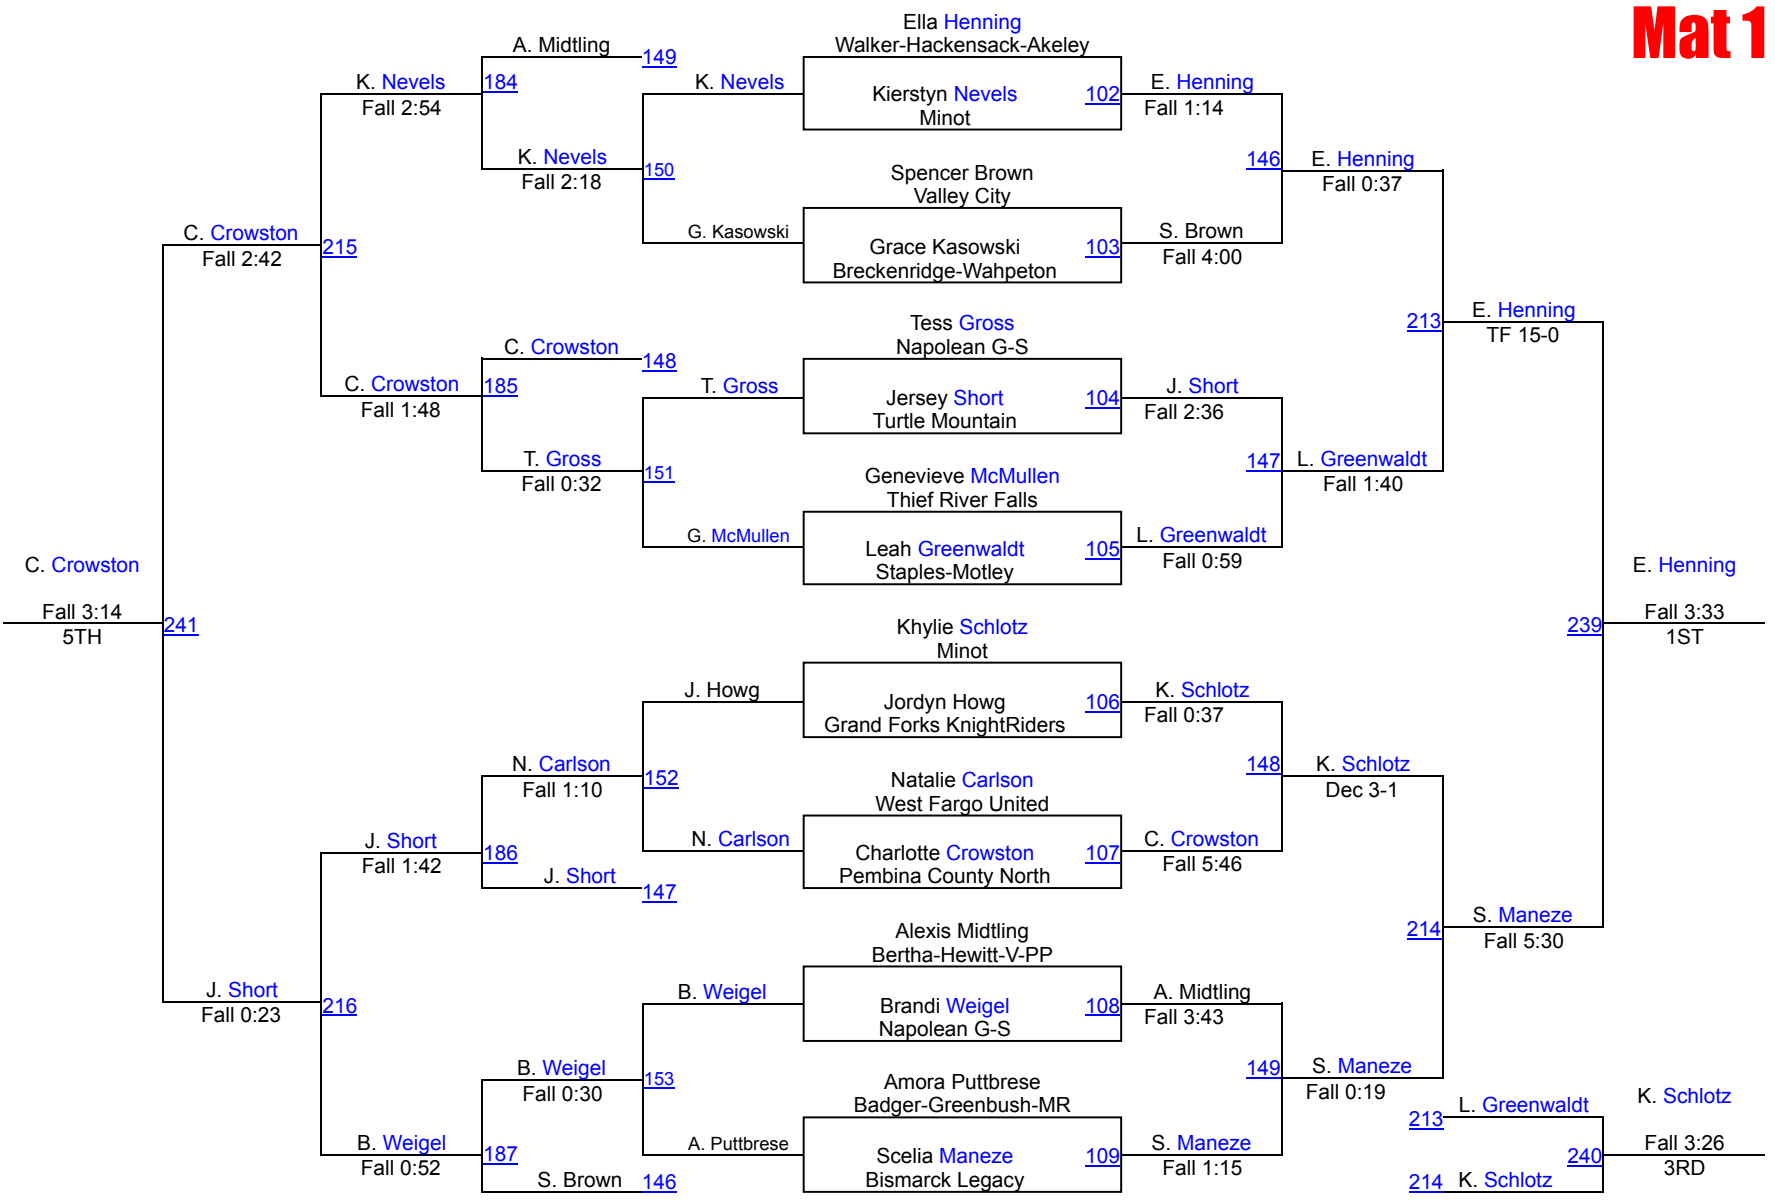

Sertoma Girls Team Scores

1	Minot	MIN	186.5
2	Bismarck Legacy Grand Forks	LEG	162
3	KnightRiders	GF	135
4	Pembina County North	PCN	108
5	Thief River Falls	TRF	98.5
6	Turtle Mountain	TM	81.5
7	Jamestown	JAM	78
8	West Fargo United	WF	78
9	Napolean G-S	NAP	66.5
10	Staples-Motley	SM	65
11	Valley City	VC	57
12	Badger-Greenbush-MR	BGMR	55
13	Bertha-Hewitt-V-PP Walker-Hackensack-	BHVP	51
14	Akeley	WHA	35.5
15	White Shield	WS	30
16	Kindred	KIN	21
17	Breckenridge-Wahpeton	BW	15
18	Northern Cass	NC	15
19	Hillsboro	HIL	10
20	Northwood-Hatton	NH	7
21	Stewartville	STEW	3

50th Sertoma Tournament (Varsity Girls)

Girls Varsity 100 Mat 1

50th Sertoma Tournament (Varsity Girls)

Girls Varsity 106 Mat 1

50th Sertoma Tournament (Varsity Girls)

Girls Varsity 112 Mat 1

50th Sertoma Tournament (Varsity Girls)