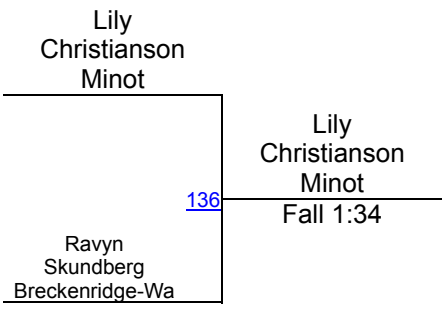

50th Sertoma Tournament (Varsity Girls)

Girls Varsity 112 JV Mat 1

Round 1