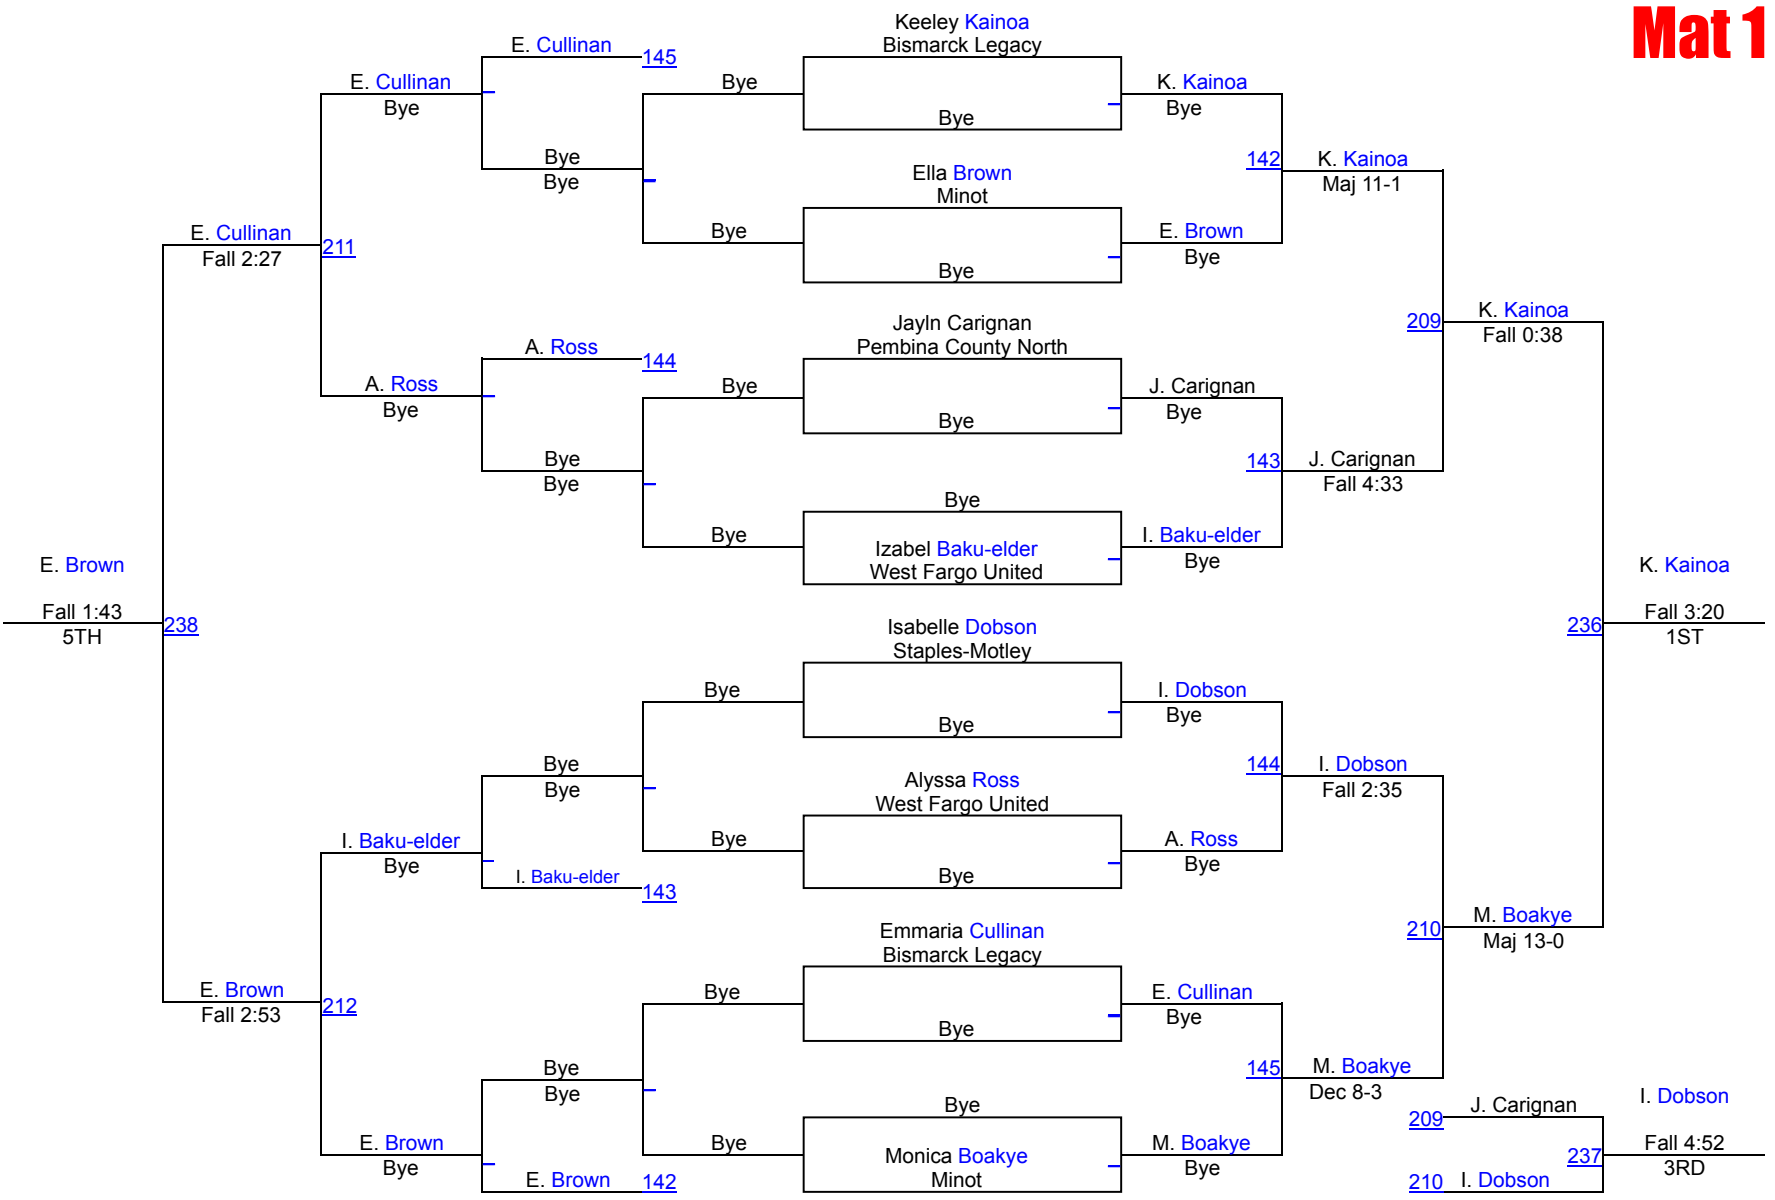

Sertoma Girls Team Scores

1	Minot	MIN	186.5
2	Bismarck Legacy Grand Forks	LEG	162
3	KnightRiders	GF	135
4	Pembina County North	PCN	108
5	Thief River Falls	TRF	98.5
6	Turtle Mountain	TM	81.5
7	Jamestown	JAM	78
8	West Fargo United	WF	78
9	Napolean G-S	NAP	66.5
10	Staples-Motley	SM	65
11	Valley City	VC	57
12	Badger-Greenbush-MR	BGMR	55
13	Bertha-Hewitt-V-PP Walker-Hackensack-	BHVP	51
14	Akeley	WHA	35.5
15	White Shield	WS	30
16	Kindred	KIN	21
17	Breckenridge-Wahpeton	BW	15
18	Northern Cass	NC	15
19	Hillsboro	HIL	10
20	Northwood-Hatton	NH	7
21	Stewartville	STEW	3

50th Sertoma Tournament (Varsity Girls)

Girls Varsity 100 Mat 1

50th Sertoma Tournament (Varsity Girls)

Girls Varsity 106 Mat 1

50th Sertoma Tournament (Varsity Girls)

Girls Varsity 112 Mat 1

50th Sertoma Tournament (Varsity Girls)