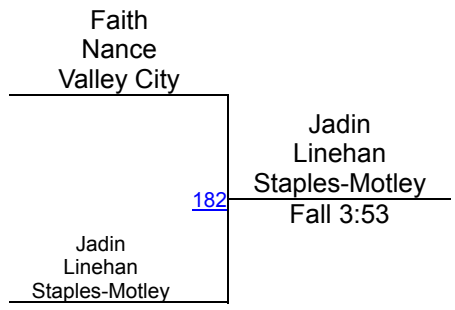

Girls Varsity 112 JV Mat 1

Round 1

Round 2

Round 3

L. Christianson (Minot)
1ST

R. Skundberg (Breckenridge-Wahpeton)
2ND

S. Simon (Bismarck Legacy)
3RD

50th Sertoma Tournament (Varsity Girls)

Girls Varsity 118

Mat 1

50th Sertoma Tournament (Varsity Girls)

Girls Varsity 124 Mat 1

50th Sertoma Tournament (Varsity Girls)

Girls Varsity 130 Mat 1

50th Sertoma Tournament (Varsity Girls)

Girls Varsity 130 JV Mat 1

Round 1

Round 2

Round 3

J. Linehan (Staples-Motley)
1ST

F. Nance (Valley City)
2ND

H. Wolff (Jamestown)
3RD

50th Sertoma Tournament (Varsity Girls)

Girls Varsity 136 Mat 2