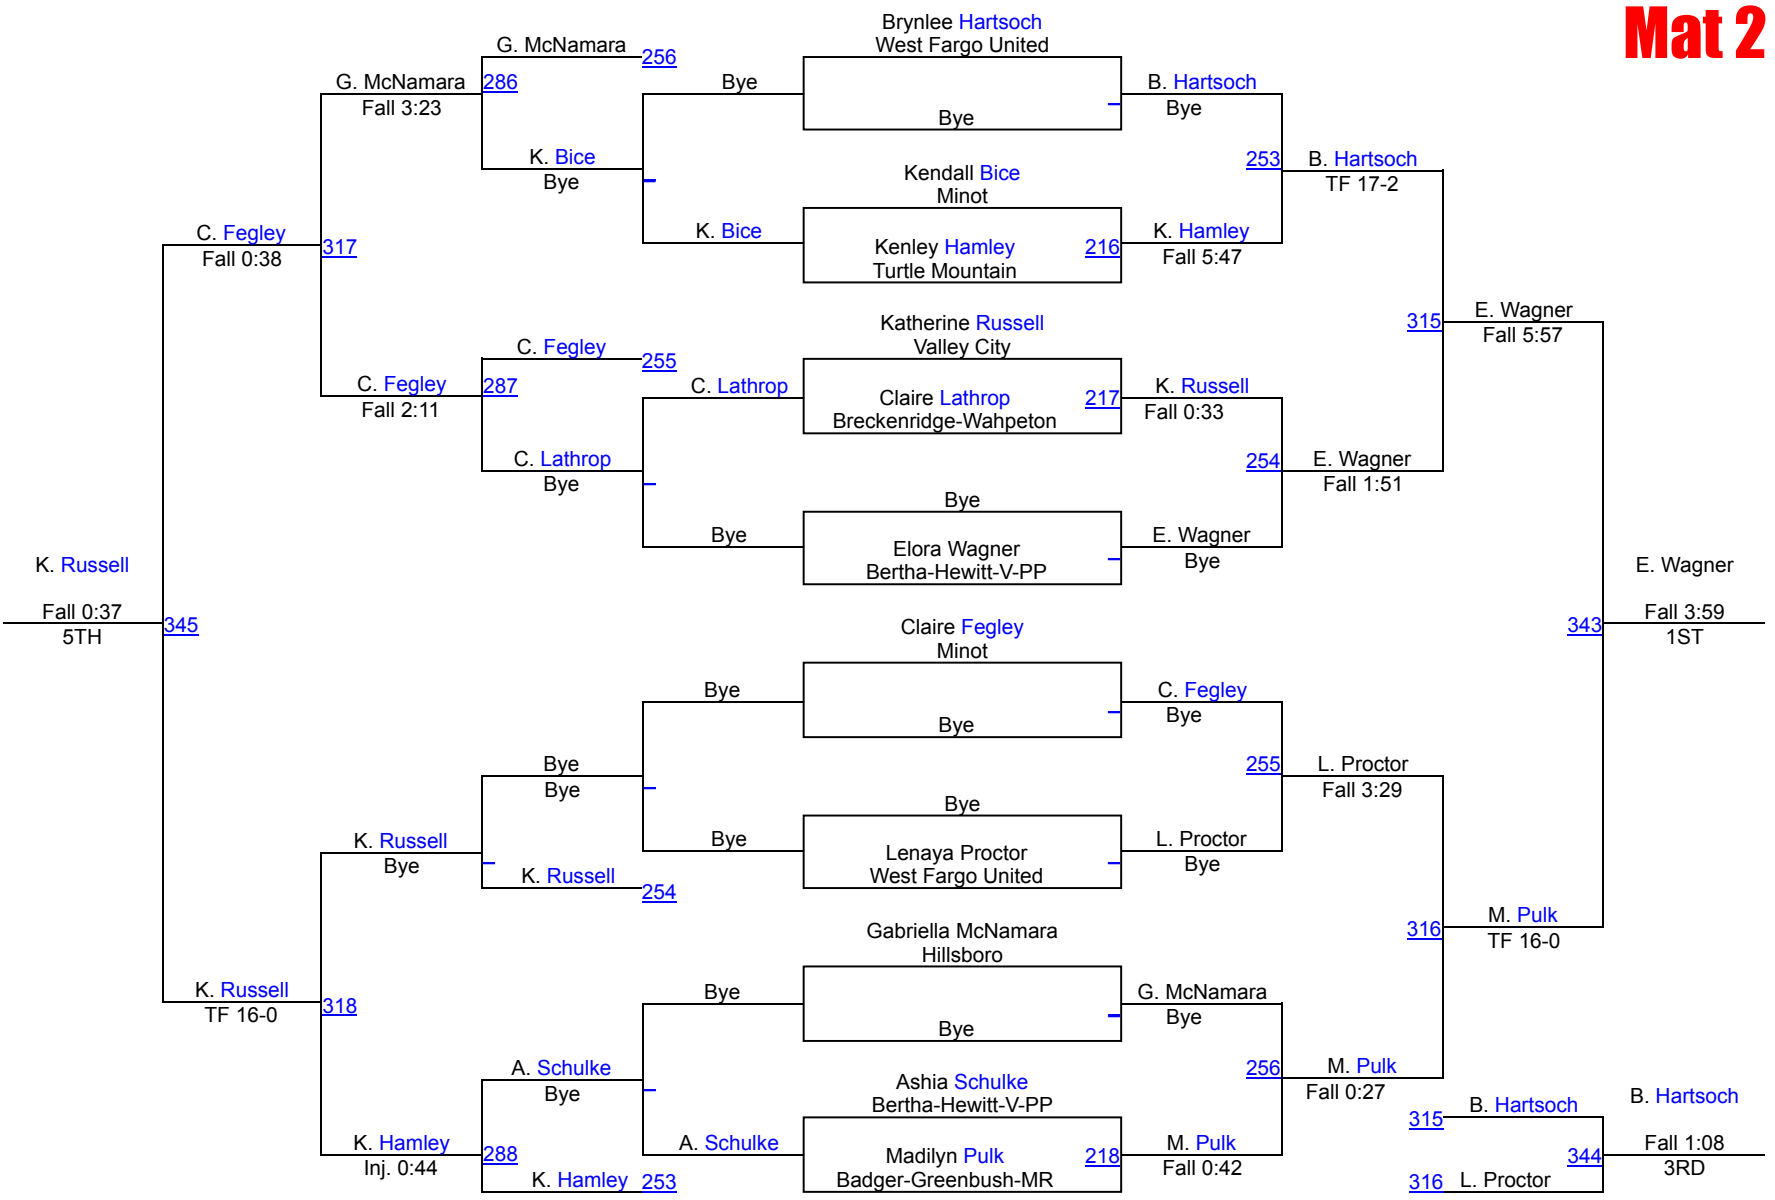

50th Sertoma Tournament (Varsity Girls)

Girls Varsity 148 Mat 2