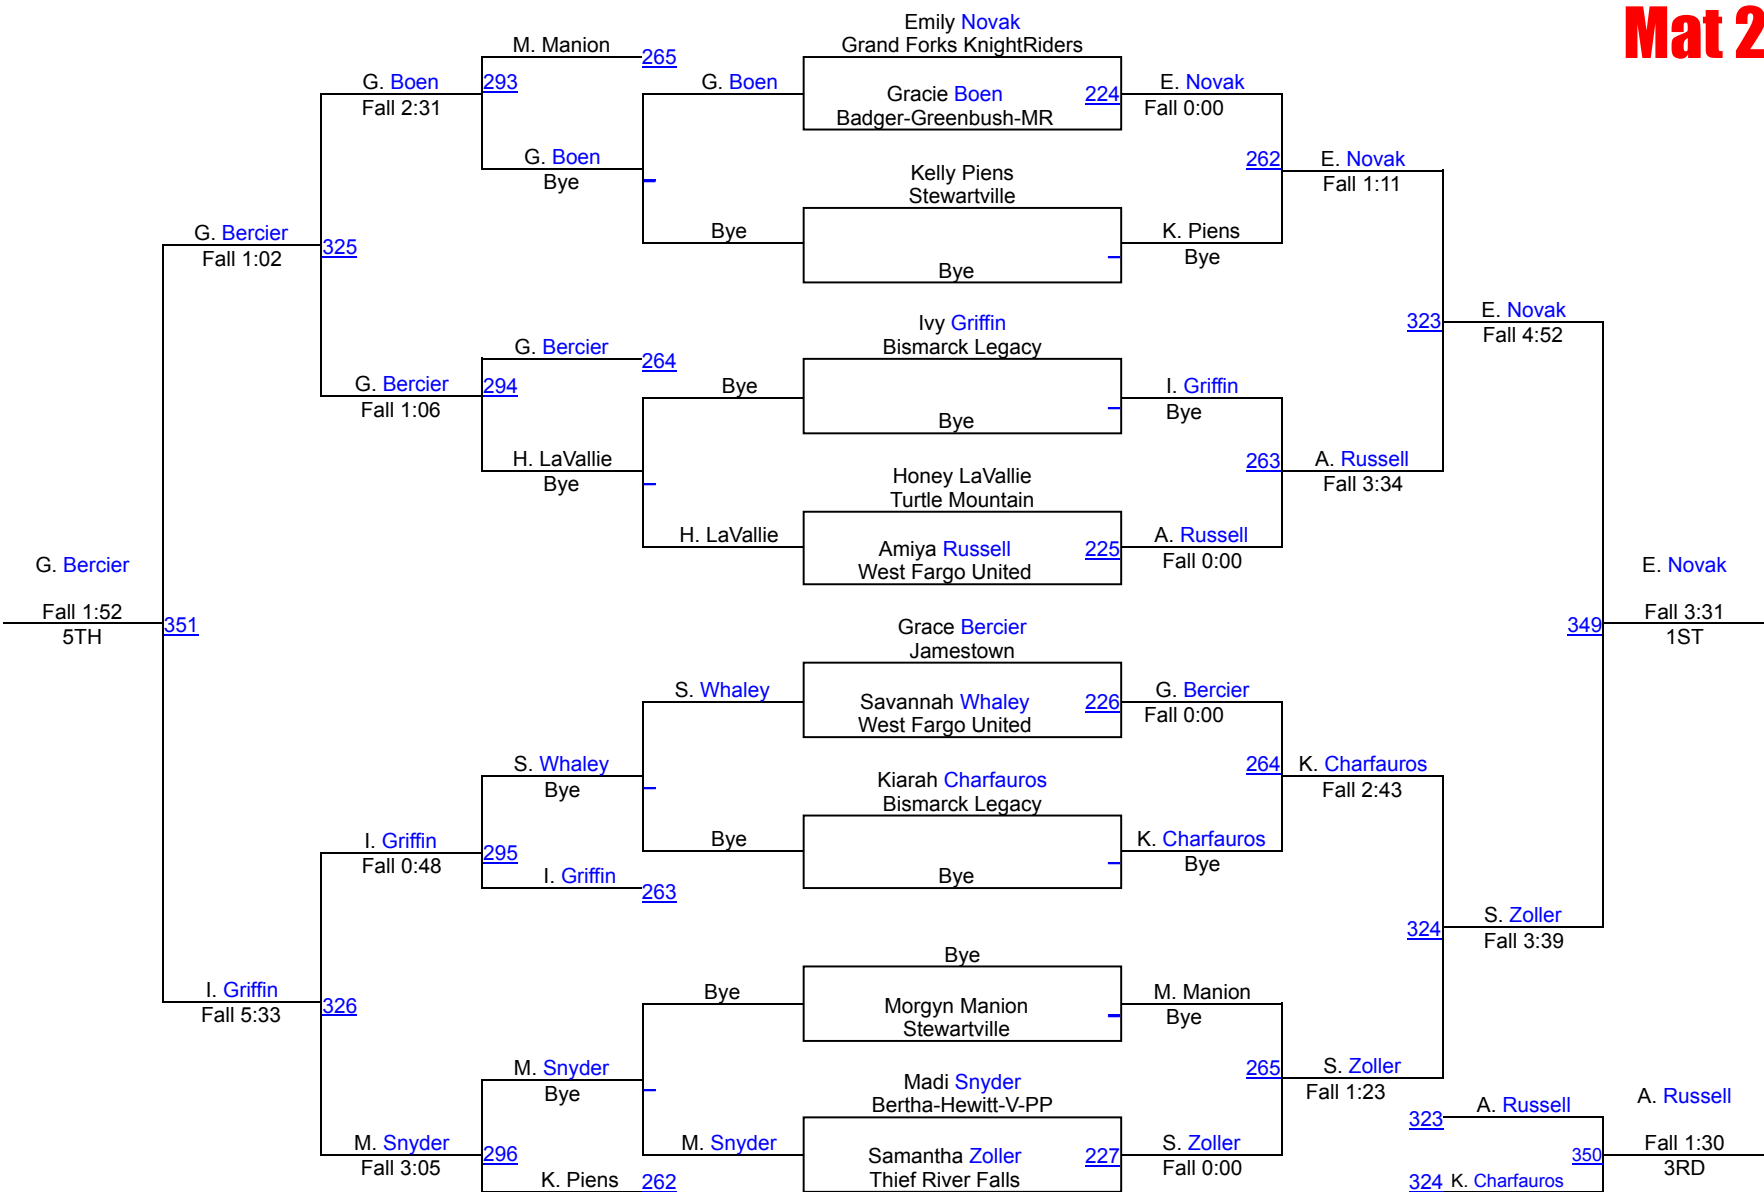

50th Sertoma Tournament (Varsity Girls)

Girls Varsity 170 Mat 2