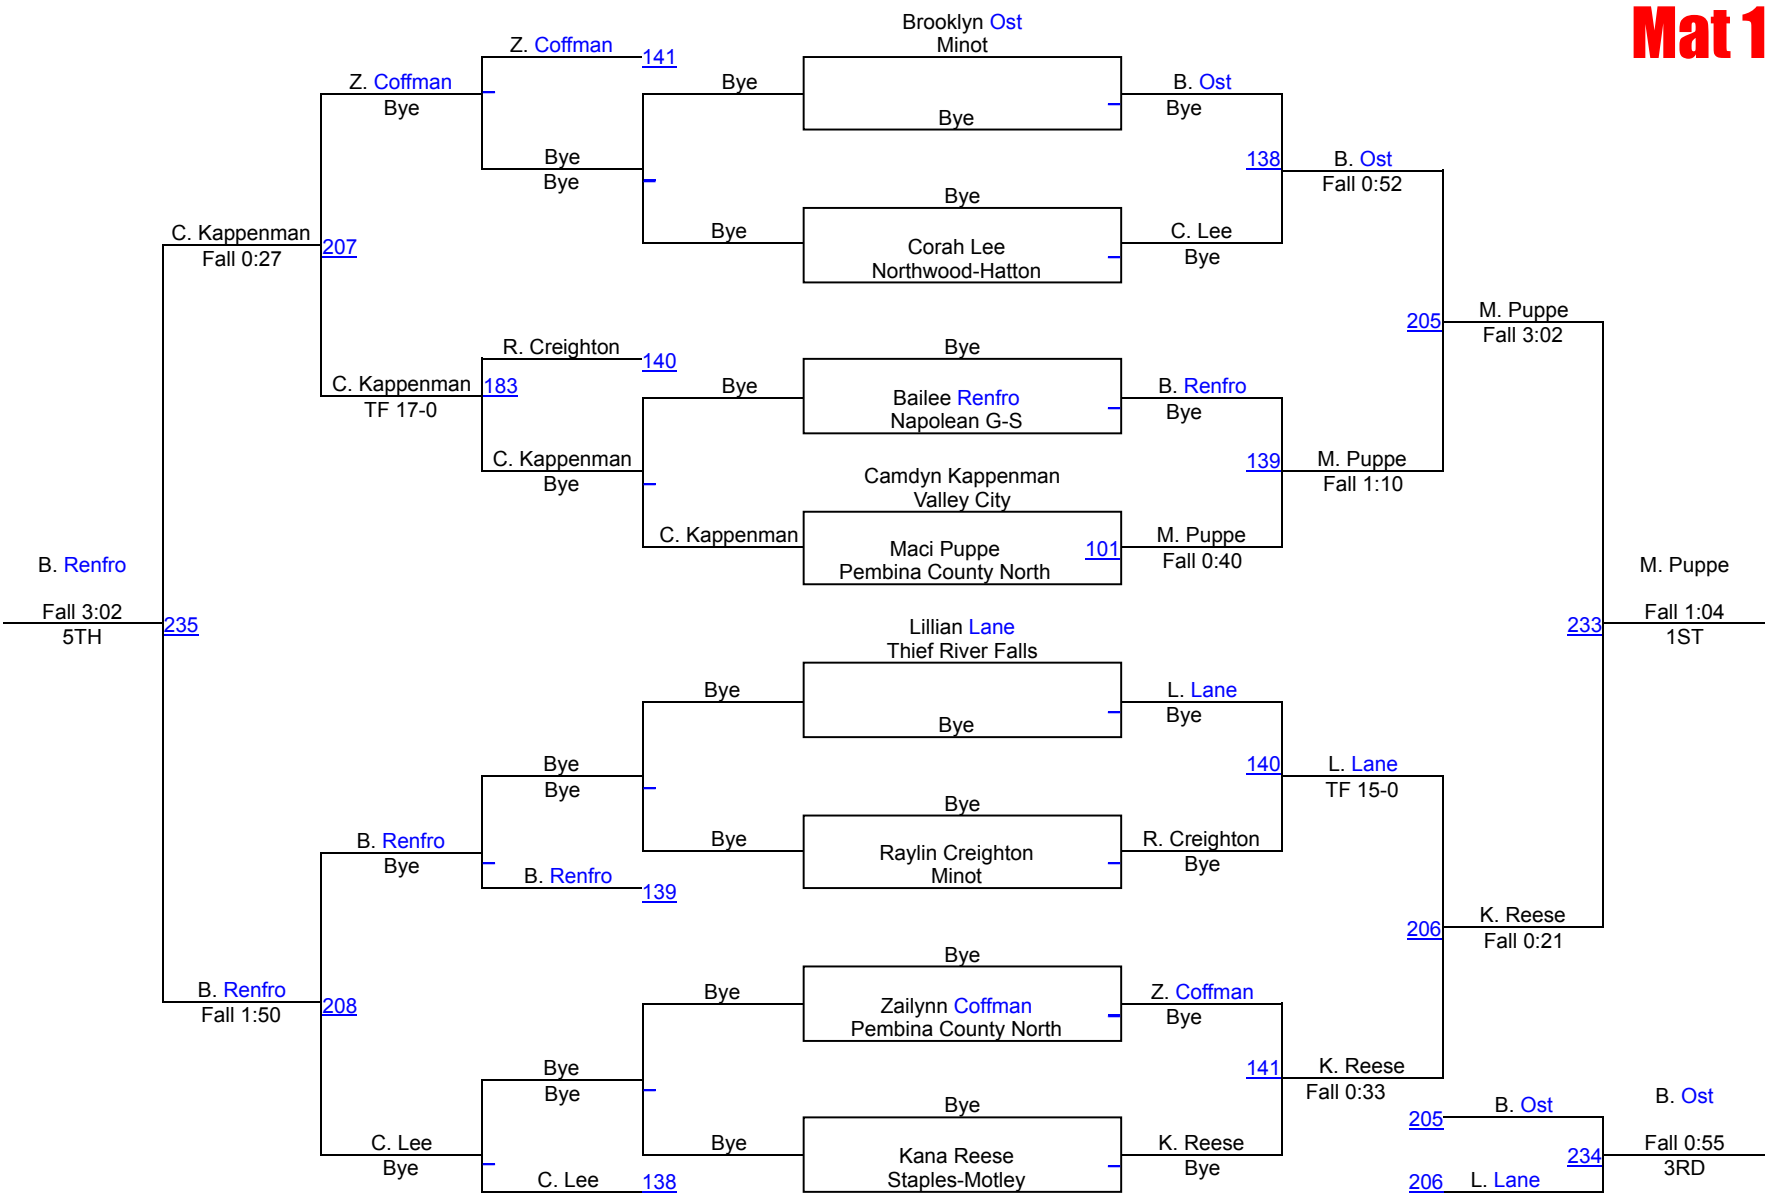

Sertoma Girls Team Scores

1	Minot	MIN	186.5
2	Bismarck Legacy Grand Forks	LEG	162
3	KnightRiders	GF	135
4	Pembina County North	PCN	108
5	Thief River Falls	TRF	98.5
6	Turtle Mountain	TM	81.5
7	Jamestown	JAM	78
8	West Fargo United	WF	78
9	Napolean G-S	NAP	66.5
10	Staples-Motley	SM	65
11	Valley City	VC	57
12	Badger-Greenbush-MR	BGMR	55
13	Bertha-Hewitt-V-PP Walker-Hackensack-	BHVP	51
14	Akeley	WHA	35.5
15	White Shield	WS	30
16	Kindred	KIN	21
17	Breckenridge-Wahpeton	BW	15
18	Northern Cass	NC	15
19	Hillsboro	HIL	10
20	Northwood-Hatton	NH	7
21	Stewartville	STEW	3

50th Sertoma Tournament (Varsity Girls)

Girls Varsity 100 Mat 1

50th Sertoma Tournament (Varsity Girls)

Girls Varsity 106 Mat 1

50th Sertoma Tournament (Varsity Girls)

Girls Varsity 112 Mat 1

50th Sertoma Tournament (Varsity Girls)