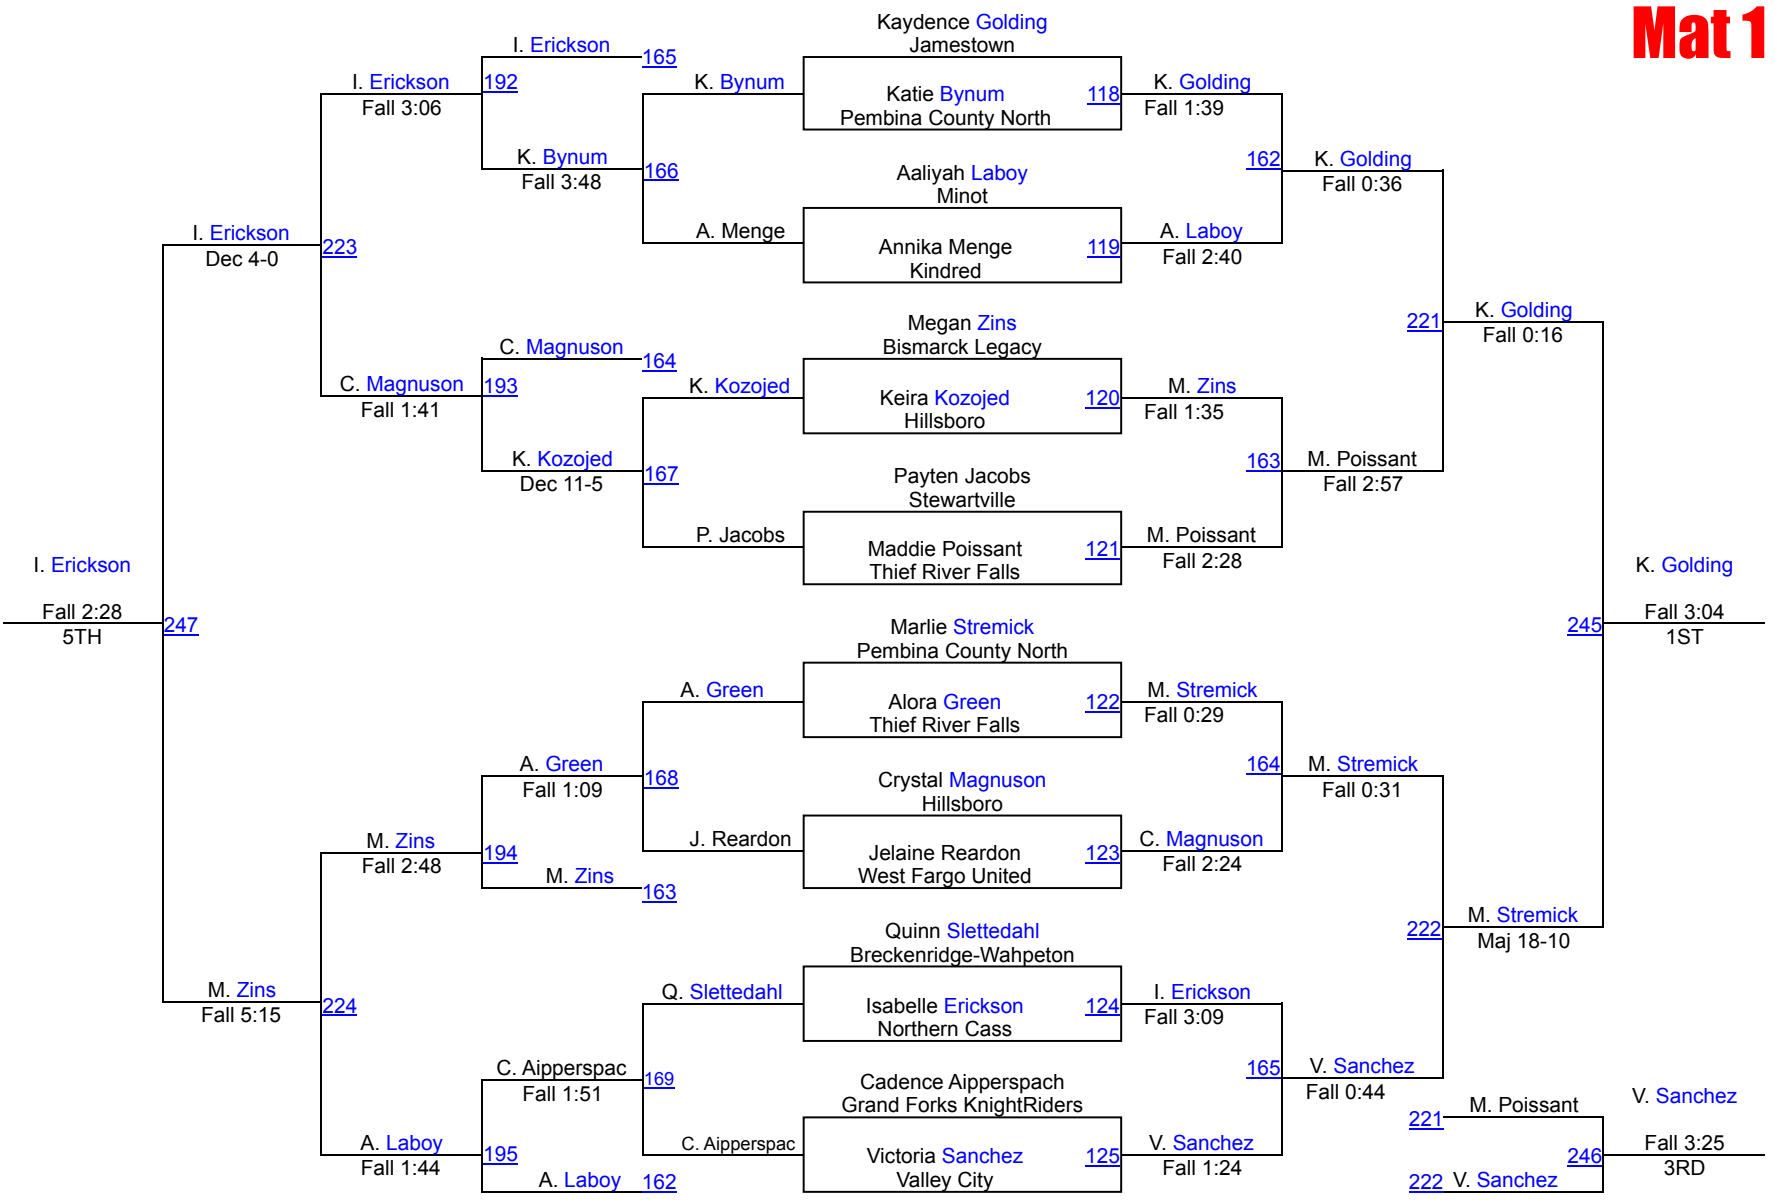

Girls Varsity 118

Mat 1

50th Sertoma Tournament (Varsity Girls)

Girls Varsity 124 Mat 1

50th Sertoma Tournament (Varsity Girls)

Girls Varsity 130 Mat 1

50th Sertoma Tournament (Varsity Girls)

Girls Varsity 130 JV Mat 1