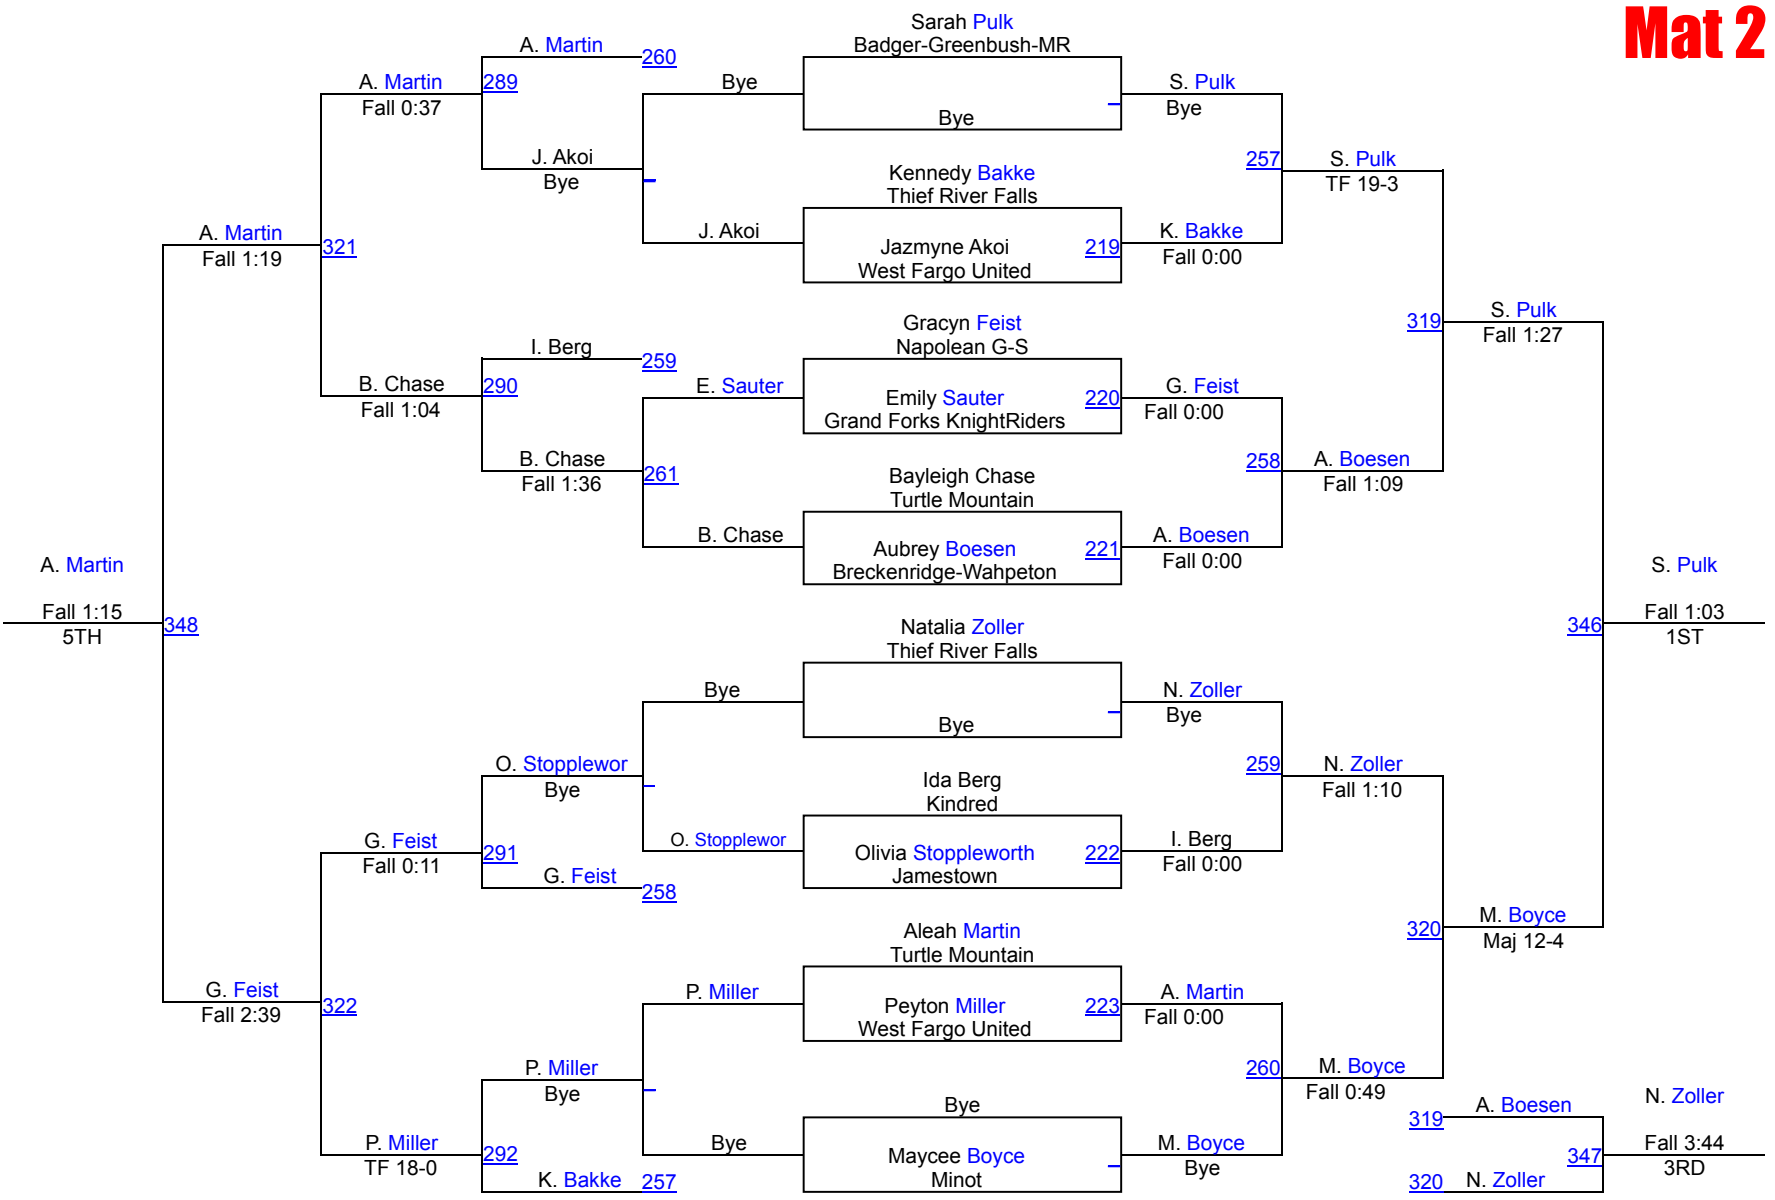

J. Dudley (Stewartville)
3RD

B. Bushard (Jamestown)
4TH

50th Sertoma Tournament (Varsity Girls)

Girls Varsity 148 Mat 2

50th Sertoma Tournament (Varsity Girls)

Girls Varsity 155 Mat 2

50th Sertoma Tournament (Varsity Girls)