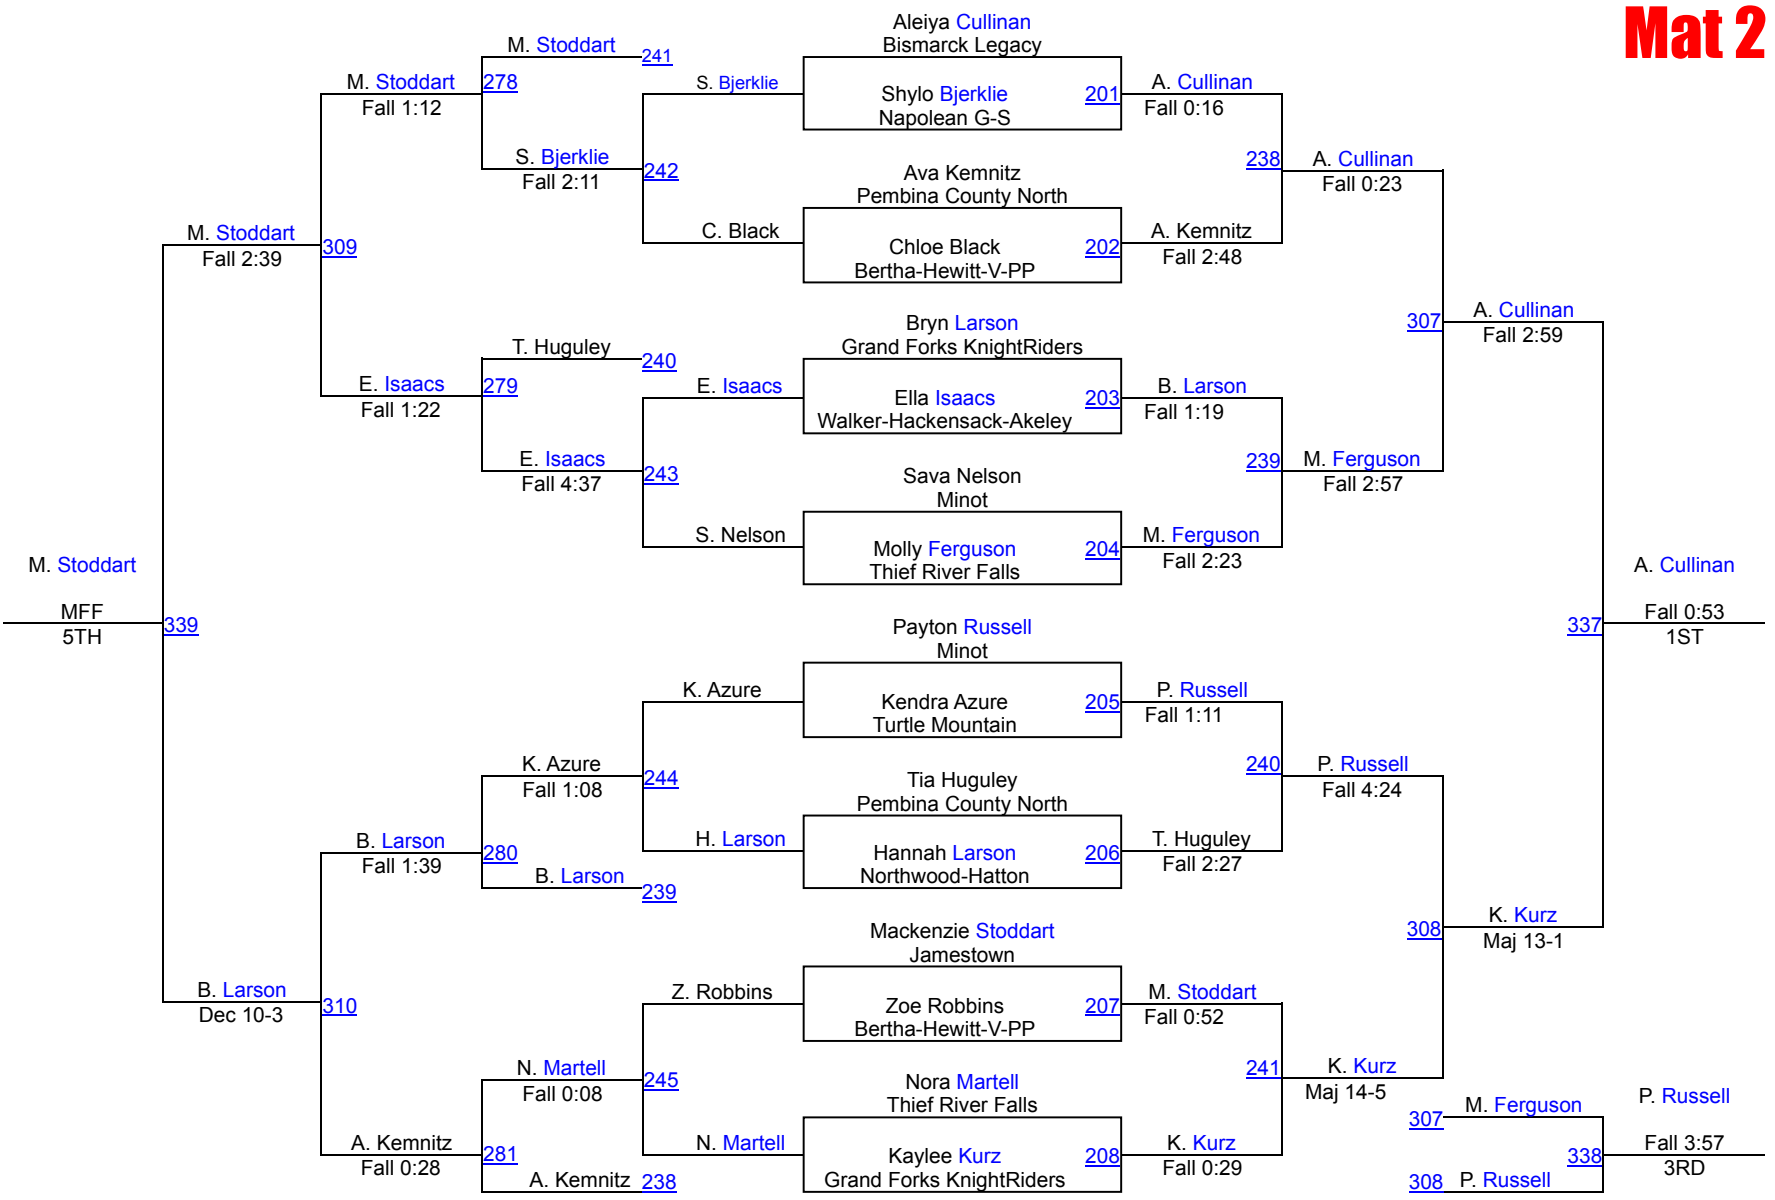

50th Sertoma Tournament (Varsity Girls)

Girls Varsity 136 JV Mat 2

50th Sertoma Tournament (Varsity Girls)

Girls Varsity 142 Mat 2

50th Sertoma Tournament (Varsity Girls)

Girls Varsity 142 JV

Mat 2

Round 1