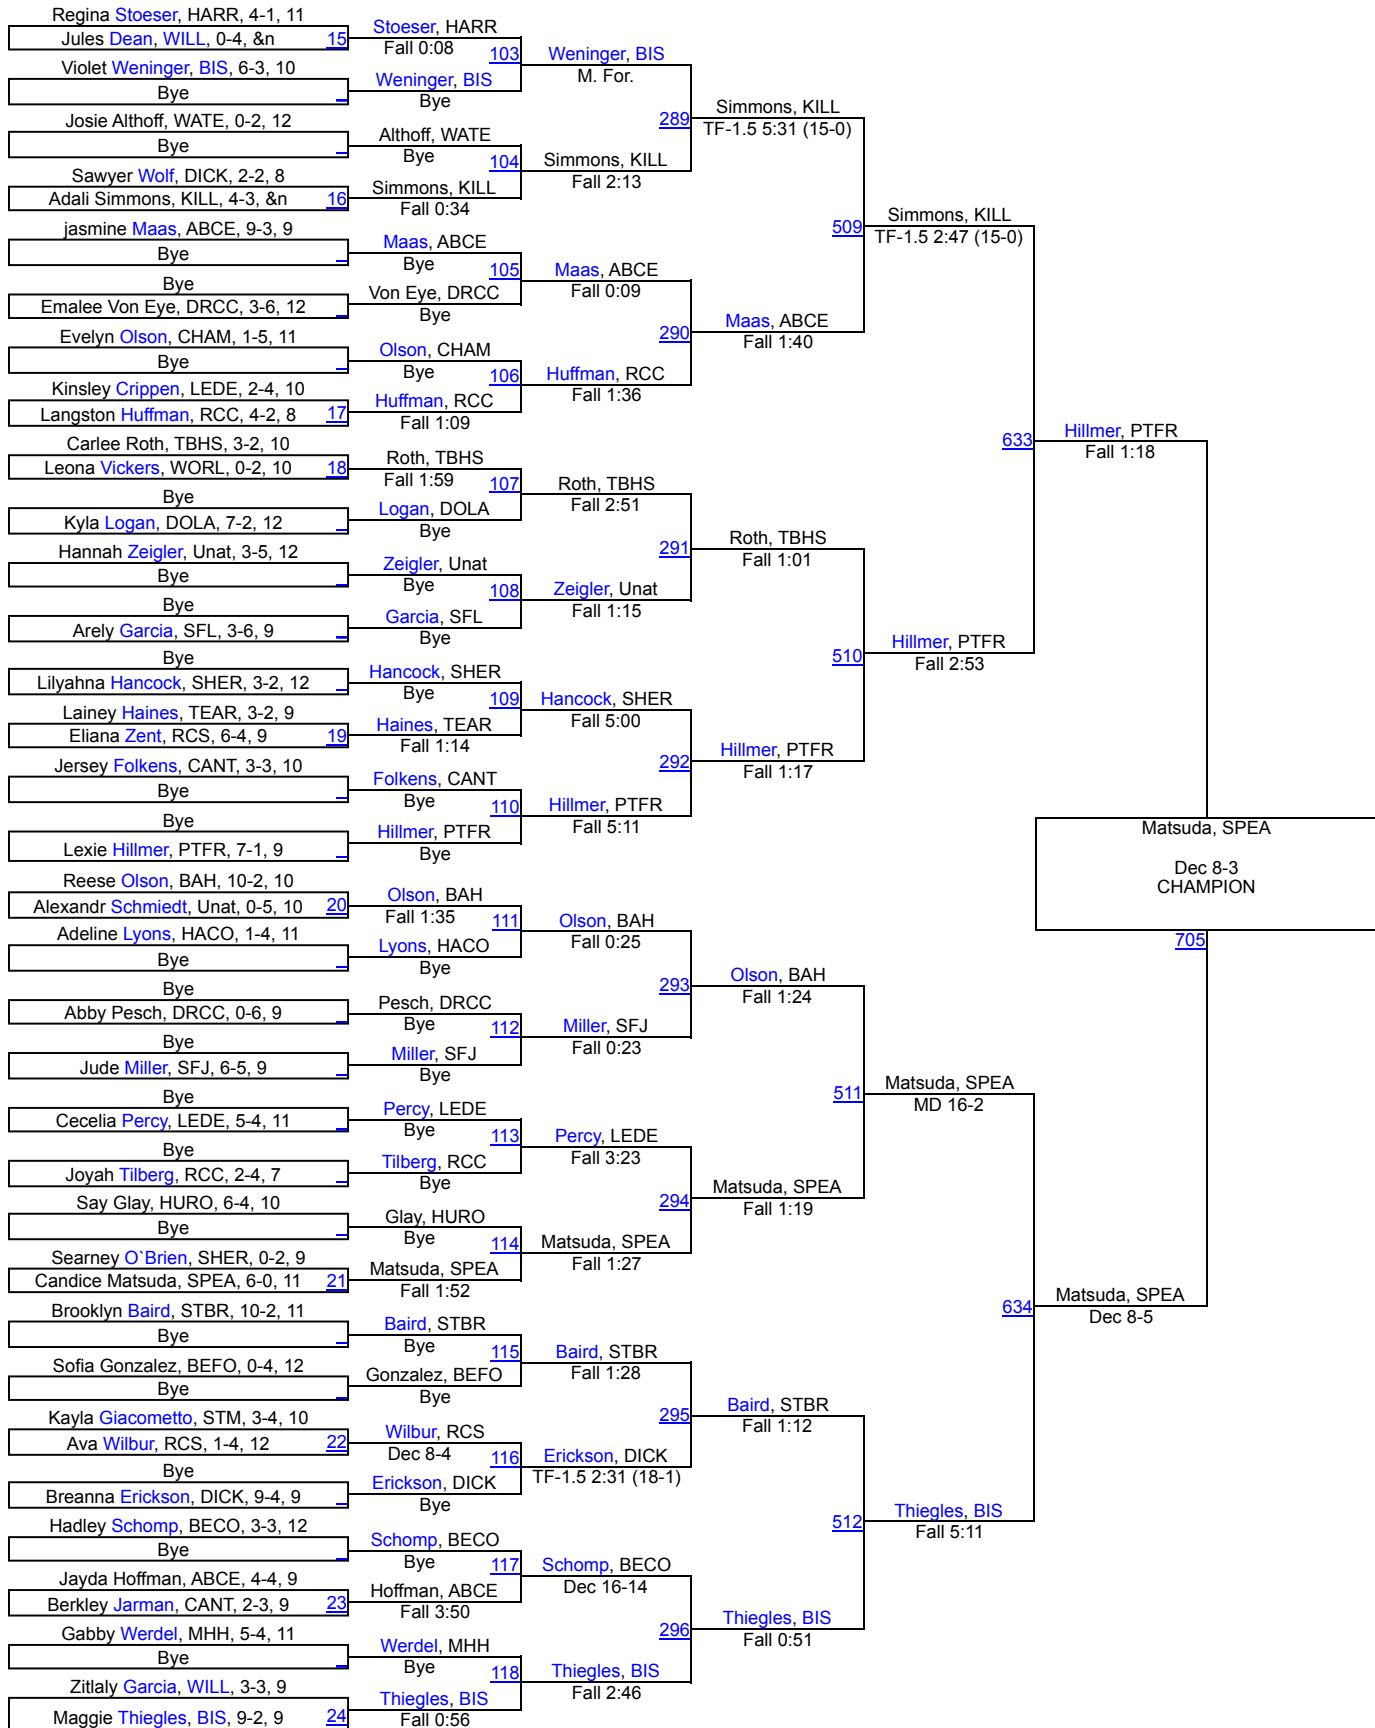

1 Pierre T.F. Riggs	200.5
2 Bismarck	178.5
3 Canton	156
4 Watertown	143.5
5 Dickinson	138
5 Harrisburg	138
7 Spearfish	108
8 Aberdeen Central	105.5
9 Custer	92.5
10 Bon Homme/Scotland/Avon	92
11 Rapid City Stevens	90
11 Sheridan	90
13 Rapid City Central	86.5
14 Williston	86
15 Sturgis Brown	80.5
16 Belle Fourche	67
17 Sioux Falls Jefferson	64.5
18 Sioux Valley	56.5
19 Natrona County	55
20 Lemmon	54.5
21 Mitchell	54
22 Stanley County	46.5
23 Sioux Falls Washington	41.5
24 Huron	41
24 Yankton	41
26 Bennett County	40.5
27 Miller/Highmore-Harold	40
28 Worland	36
29 Douglas/Rapid City Christian/New Underwood	34.5
30 Lead-Deadwood	33.5
31 Sully Buttes	31.5
32 Killdeer	31
33 Hot Springs	28
34 Sioux Falls Roosevelt	25
34 Thunder Basin High School	25
36 Groton Area	24
37 Beresford/Alcester-Hudson	23
37 St. Thomas More	23
39 West Central	22
40 Watford City	19

41 Harding County	18
42 Todd County	17
43 Tea Area	14.5
44 Winner	13
45 Sioux Falls Lincoln	10
46 Bowman County/Beach	9
46 Hettinger/Scranton	9
48 Timber Lake	8
49 Chamberlain	4
50 Buffalo	0

Rapid City GIRLS Invitational

100

Rapid City GIRLS Invitational

107

Rapid City GIRLS Invitational

114

Rapid City GIRLS Invitational

120

Rapid City GIRLS Invitational

126

Rapid City GIRLS Invitational

132

Rapid City GIRLS Invitational

Barro, STBR

Ziegler, UNat

PARR, IUS

138