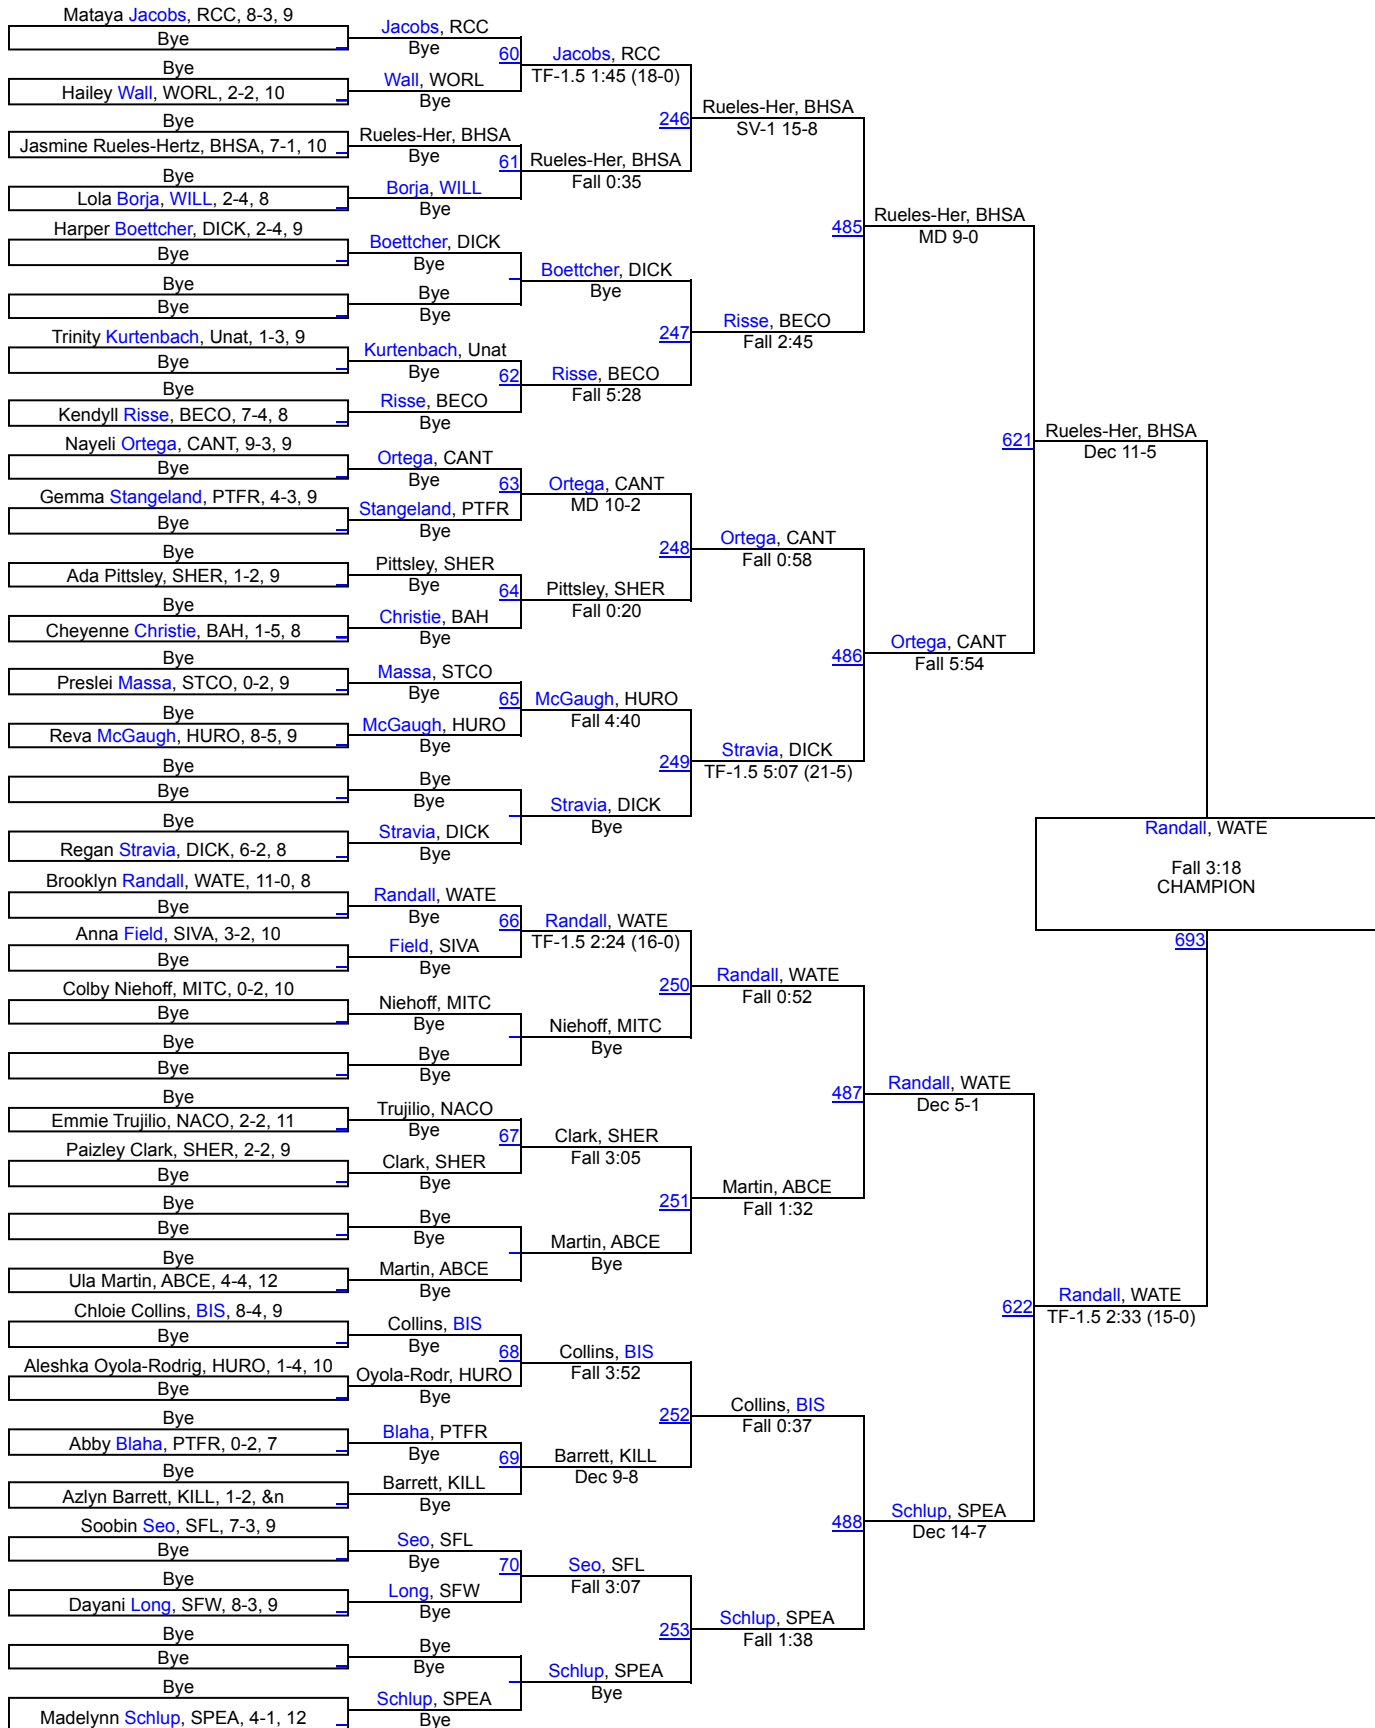

1 Pierre T.F. Riggs	200.5
2 Bismarck	178.5
3 Canton	156
4 Watertown	143.5
5 Dickinson	138
5 Harrisburg	138
7 Spearfish	108
8 Aberdeen Central	105.5
9 Custer	92.5
10 Bon Homme/Scotland/Avon	92
11 Rapid City Stevens	90
11 Sheridan	90
13 Rapid City Central	86.5
14 Williston	86
15 Sturgis Brown	80.5
16 Belle Fourche	67
17 Sioux Falls Jefferson	64.5
18 Sioux Valley	56.5
19 Natrona County	55
20 Lemmon	54.5
21 Mitchell	54
22 Stanley County	46.5
23 Sioux Falls Washington	41.5
24 Huron	41
24 Yankton	41
26 Bennett County	40.5
27 Miller/Highmore-Harold	40
28 Worland	36
29 Douglas/Rapid City Christian/New Underwood	34.5
30 Lead-Deadwood	33.5
31 Sully Buttes	31.5
32 Killdeer	31
33 Hot Springs	28
34 Sioux Falls Roosevelt	25
34 Thunder Basin High School	25
36 Groton Area	24
37 Beresford/Alcester-Hudson	23
37 St. Thomas More	23
39 West Central	22
40 Watford City	19

41 Harding County	18
42 Todd County	17
43 Tea Area	14.5
44 Winner	13
45 Sioux Falls Lincoln	10
46 Bowman County/Beach	9
46 Hettinger/Scranton	9
48 Timber Lake	8
49 Chamberlain	4
50 Buffalo	0

Rapid City GIRLS Invitational

100

Rapid City GIRLS Invitational

107

Rapid City GIRLS Invitational

114

Rapid City GIRLS Invitational

120

Rapid City GIRLS Invitational

126

Rapid City GIRLS Invitational

132

Rapid City GIRLS Invitational

Barro, STBR

Ziegler, UNat

PARR, IUS

138