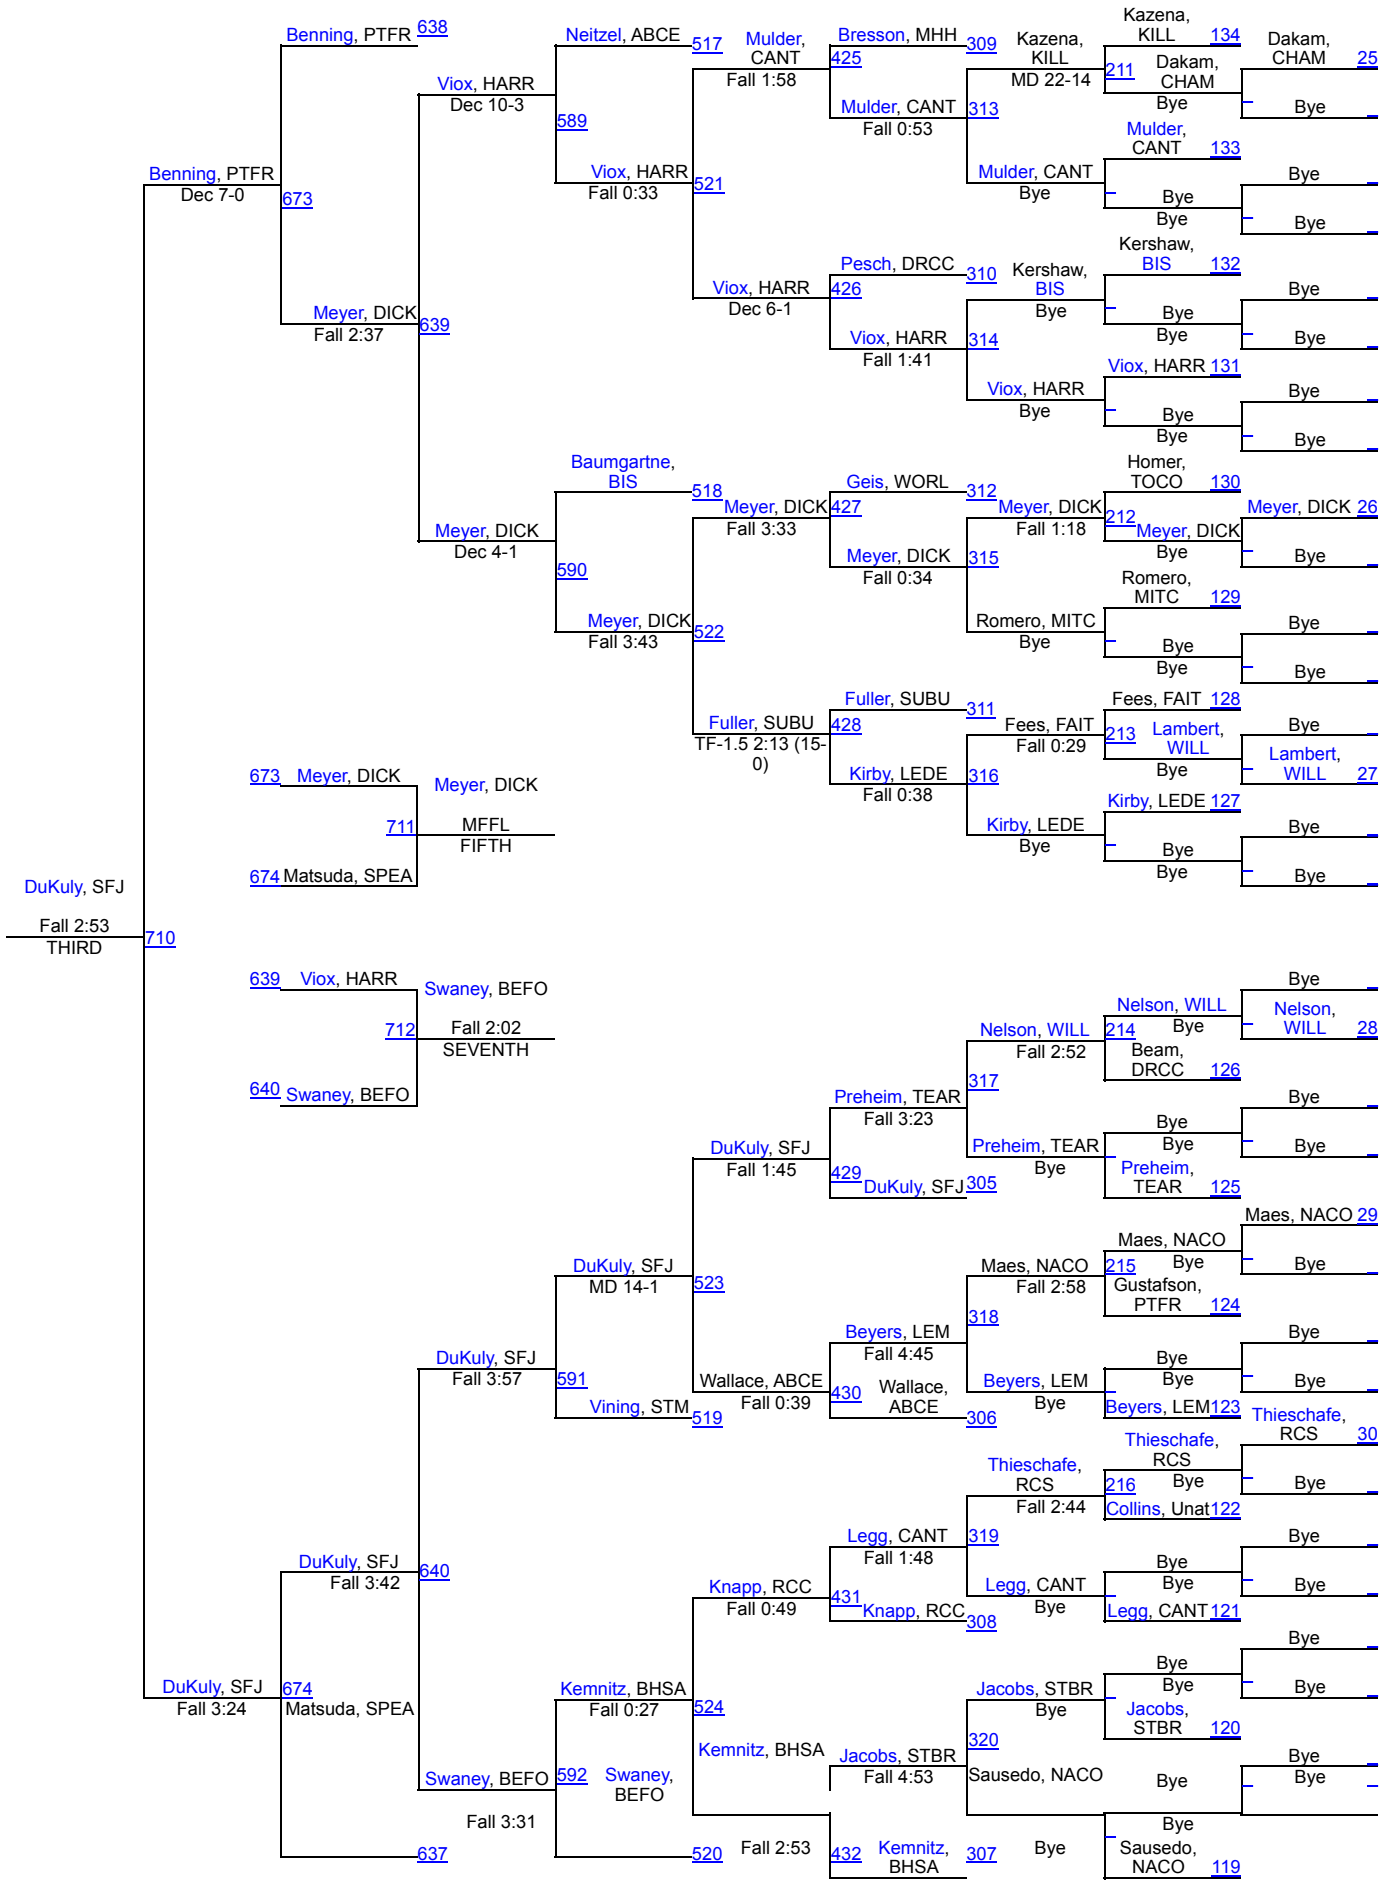

1 Pierre T.F. Riggs	200.5
2 Bismarck	178.5
3 Canton	156
4 Watertown	143.5
5 Dickinson	138
5 Harrisburg	138
7 Spearfish	108
8 Aberdeen Central	105.5
9 Custer	92.5
10 Bon Homme/Scotland/Avon	92
11 Rapid City Stevens	90
11 Sheridan	90
13 Rapid City Central	86.5
14 Williston	86
15 Sturgis Brown	80.5
16 Belle Fourche	67
17 Sioux Falls Jefferson	64.5
18 Sioux Valley	56.5
19 Natrona County	55
20 Lemmon	54.5
21 Mitchell	54
22 Stanley County	46.5
23 Sioux Falls Washington	41.5
24 Huron	41
24 Yankton	41
26 Bennett County	40.5
27 Miller/Highmore-Harold	40
28 Worland	36
29 Douglas/Rapid City Christian/New Underwood	34.5
30 Lead-Deadwood	33.5
31 Sully Buttes	31.5
32 Killdeer	31
33 Hot Springs	28
34 Sioux Falls Roosevelt	25
34 Thunder Basin High School	25
36 Groton Area	24
37 Beresford/Alcester-Hudson	23
37 St. Thomas More	23
39 West Central	22
40 Watford City	19

41 Harding County	18
42 Todd County	17
43 Tea Area	14.5
44 Winner	13
45 Sioux Falls Lincoln	10
46 Bowman County/Beach	9
46 Hettinger/Scranton	9
48 Timber Lake	8
49 Chamberlain	4
50 Buffalo	0

Rapid City GIRLS Invitational

100

Rapid City GIRLS Invitational

107

Rapid City GIRLS Invitational

114

Rapid City GIRLS Invitational

120

Rapid City GIRLS Invitational

126

Rapid City GIRLS Invitational

132

Rapid City GIRLS Invitational

Barro, STBR

Ziegler, UNat

PARR, IUS

138