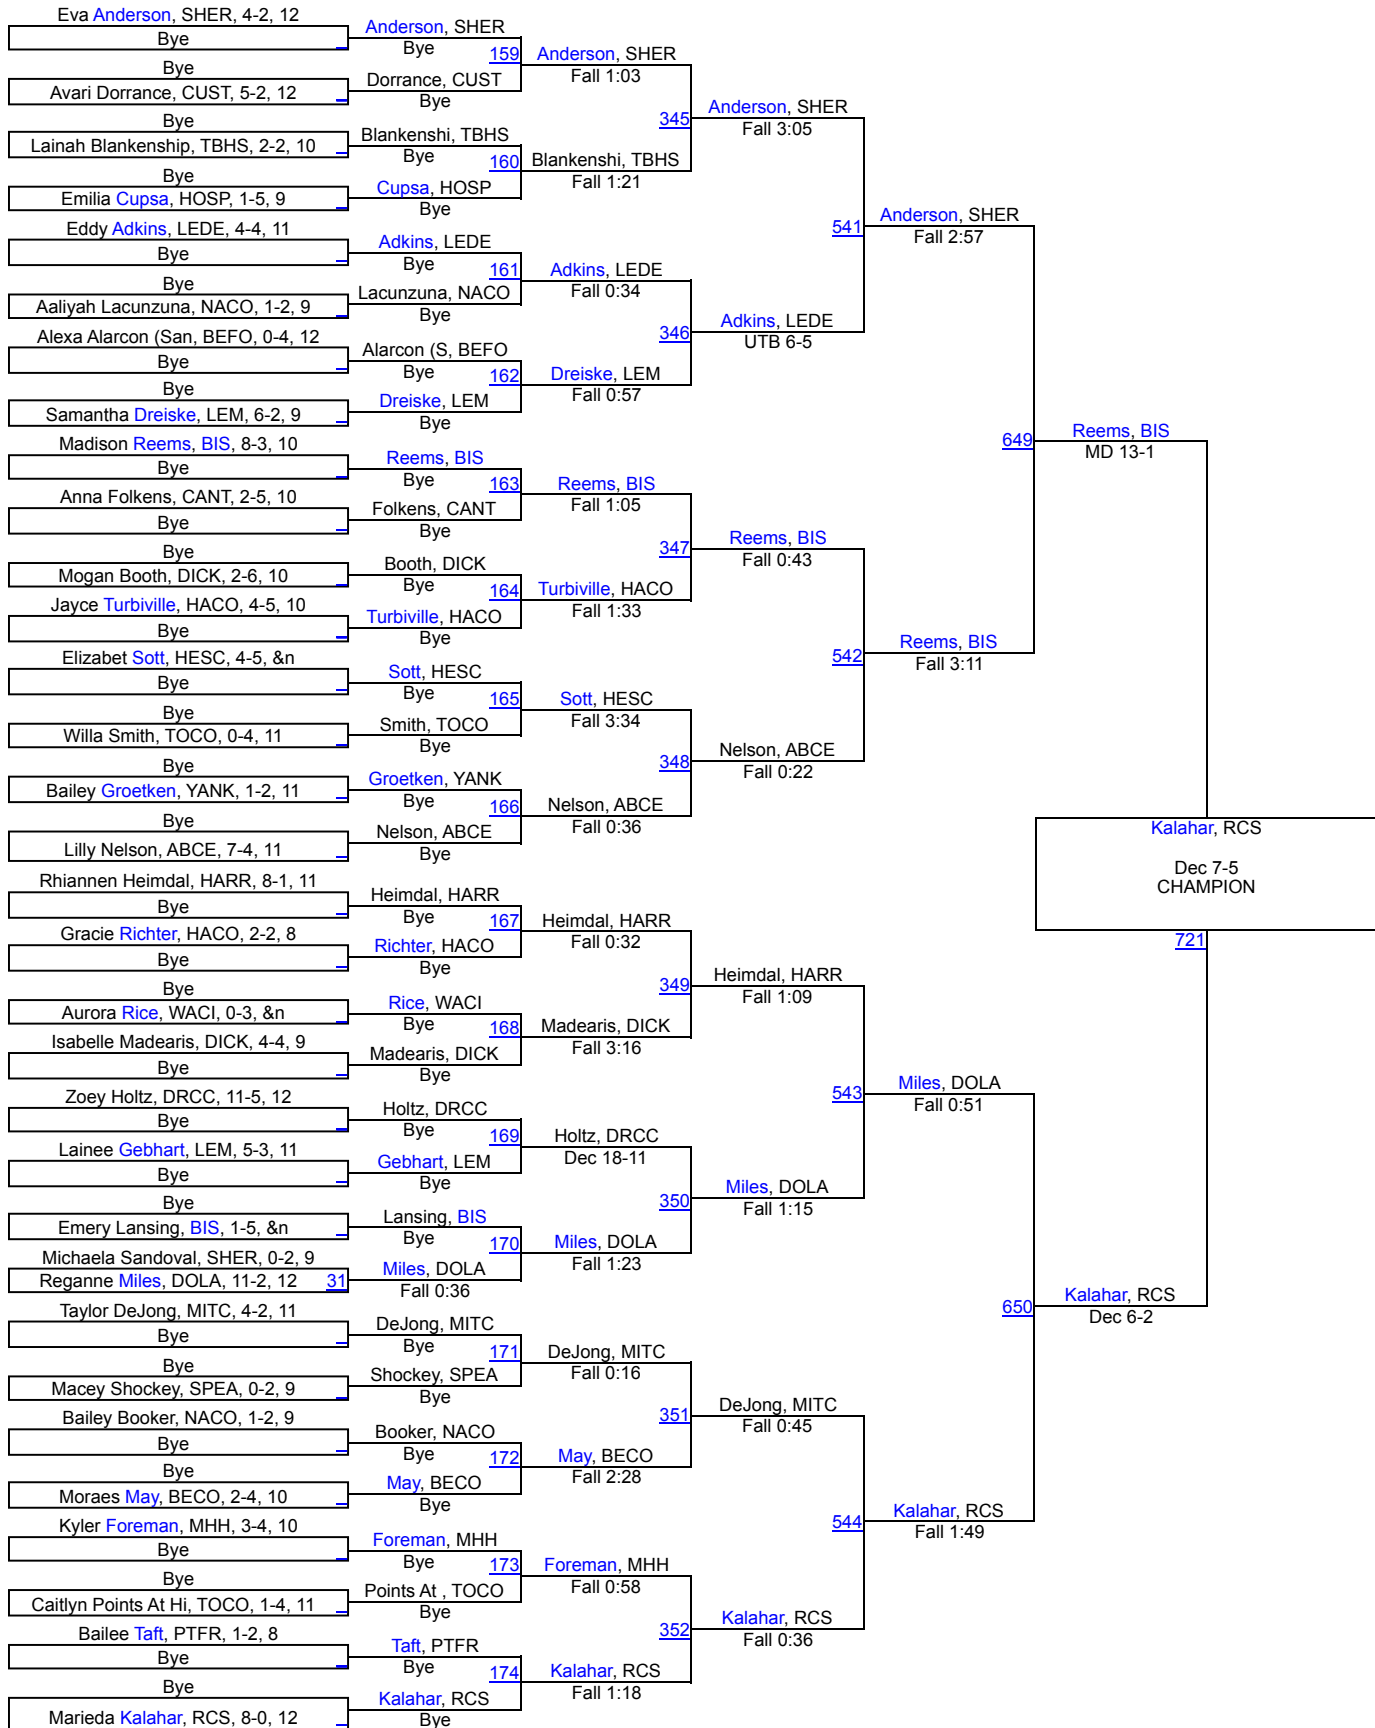

1 Pierre T.F. Riggs	200.5
2 Bismarck	178.5
3 Canton	156
4 Watertown	143.5
5 Dickinson	138
5 Harrisburg	138
7 Spearfish	108
8 Aberdeen Central	105.5
9 Custer	92.5
10 Bon Homme/Scotland/Avon	92
11 Rapid City Stevens	90
11 Sheridan	90
13 Rapid City Central	86.5
14 Williston	86
15 Sturgis Brown	80.5
16 Belle Fourche	67
17 Sioux Falls Jefferson	64.5
18 Sioux Valley	56.5
19 Natrona County	55
20 Lemmon	54.5
21 Mitchell	54
22 Stanley County	46.5
23 Sioux Falls Washington	41.5
24 Huron	41
24 Yankton	41
26 Bennett County	40.5
27 Miller/Highmore-Harold	40
28 Worland	36
29 Douglas/Rapid City Christian/New Underwood	34.5
30 Lead-Deadwood	33.5
31 Sully Buttes	31.5
32 Killdeer	31
33 Hot Springs	28
34 Sioux Falls Roosevelt	25
34 Thunder Basin High School	25
36 Groton Area	24
37 Beresford/Alcester-Hudson	23
37 St. Thomas More	23
39 West Central	22
40 Watford City	19

41 Harding County	18
42 Todd County	17
43 Tea Area	14.5
44 Winner	13
45 Sioux Falls Lincoln	10
46 Bowman County/Beach	9
46 Hettinger/Scranton	9
48 Timber Lake	8
49 Chamberlain	4
50 Buffalo	0

Rapid City GIRLS Invitational

100

Rapid City GIRLS Invitational

107

Rapid City GIRLS Invitational

114

Rapid City GIRLS Invitational

120

Rapid City GIRLS Invitational

Rapid City GIRLS Invitational

145

Rapid City GIRLS Invitational

152

Rapid City GIRLS Invitational

165

Rapid City GIRLS Invitational

185