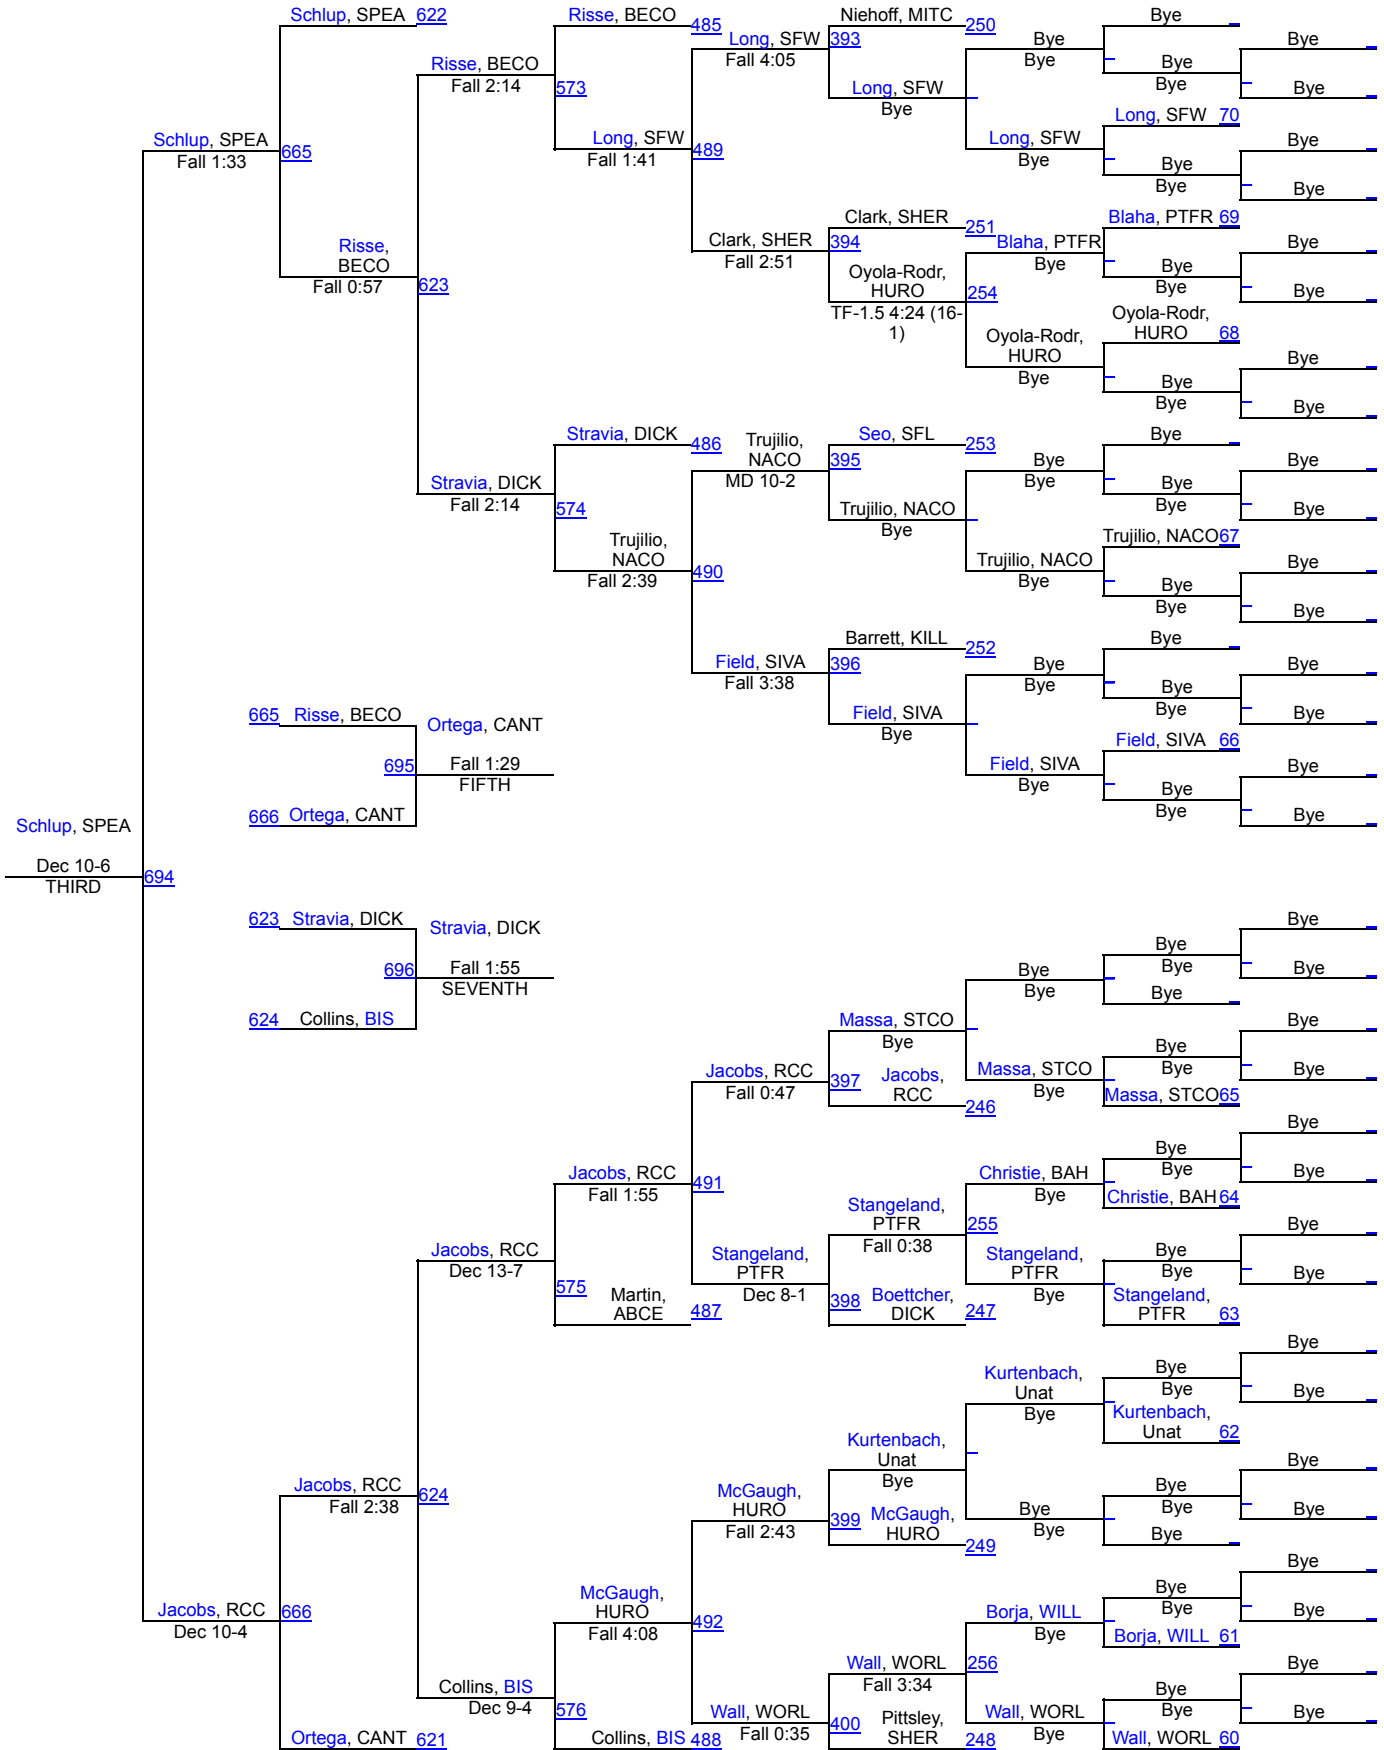

1 Pierre T.F. Riggs	200.5
2 Bismarck	178.5
3 Canton	156
4 Watertown	143.5
5 Dickinson	138
5 Harrisburg	138
7 Spearfish	108
8 Aberdeen Central	105.5
9 Custer	92.5
10 Bon Homme/Scotland/Avon	92
11 Rapid City Stevens	90
11 Sheridan	90
13 Rapid City Central	86.5
14 Williston	86
15 Sturgis Brown	80.5
16 Belle Fourche	67
17 Sioux Falls Jefferson	64.5
18 Sioux Valley	56.5
19 Natrona County	55
20 Lemmon	54.5
21 Mitchell	54
22 Stanley County	46.5
23 Sioux Falls Washington	41.5
24 Huron	41
24 Yankton	41
26 Bennett County	40.5
27 Miller/Highmore-Harold	40
28 Worland	36
29 Douglas/Rapid City Christian/New Underwood	34.5
30 Lead-Deadwood	33.5
31 Sully Buttes	31.5
32 Killdeer	31
33 Hot Springs	28
34 Sioux Falls Roosevelt	25
34 Thunder Basin High School	25
36 Groton Area	24
37 Beresford/Alcester-Hudson	23
37 St. Thomas More	23
39 West Central	22
40 Watford City	19

41 Harding County	18
42 Todd County	17
43 Tea Area	14.5
44 Winner	13
45 Sioux Falls Lincoln	10
46 Bowman County/Beach	9
46 Hettinger/Scranton	9
48 Timber Lake	8
49 Chamberlain	4
50 Buffalo	0

Rapid City GIRLS Invitational

100

Rapid City GIRLS Invitational

107

Rapid City GIRLS Invitational

114

Rapid City GIRLS Invitational

120

Rapid City GIRLS Invitational

126

Rapid City GIRLS Invitational

132

Rapid City GIRLS Invitational

Barro, STBR

Ziegler, UNat

PARR, IUS

138