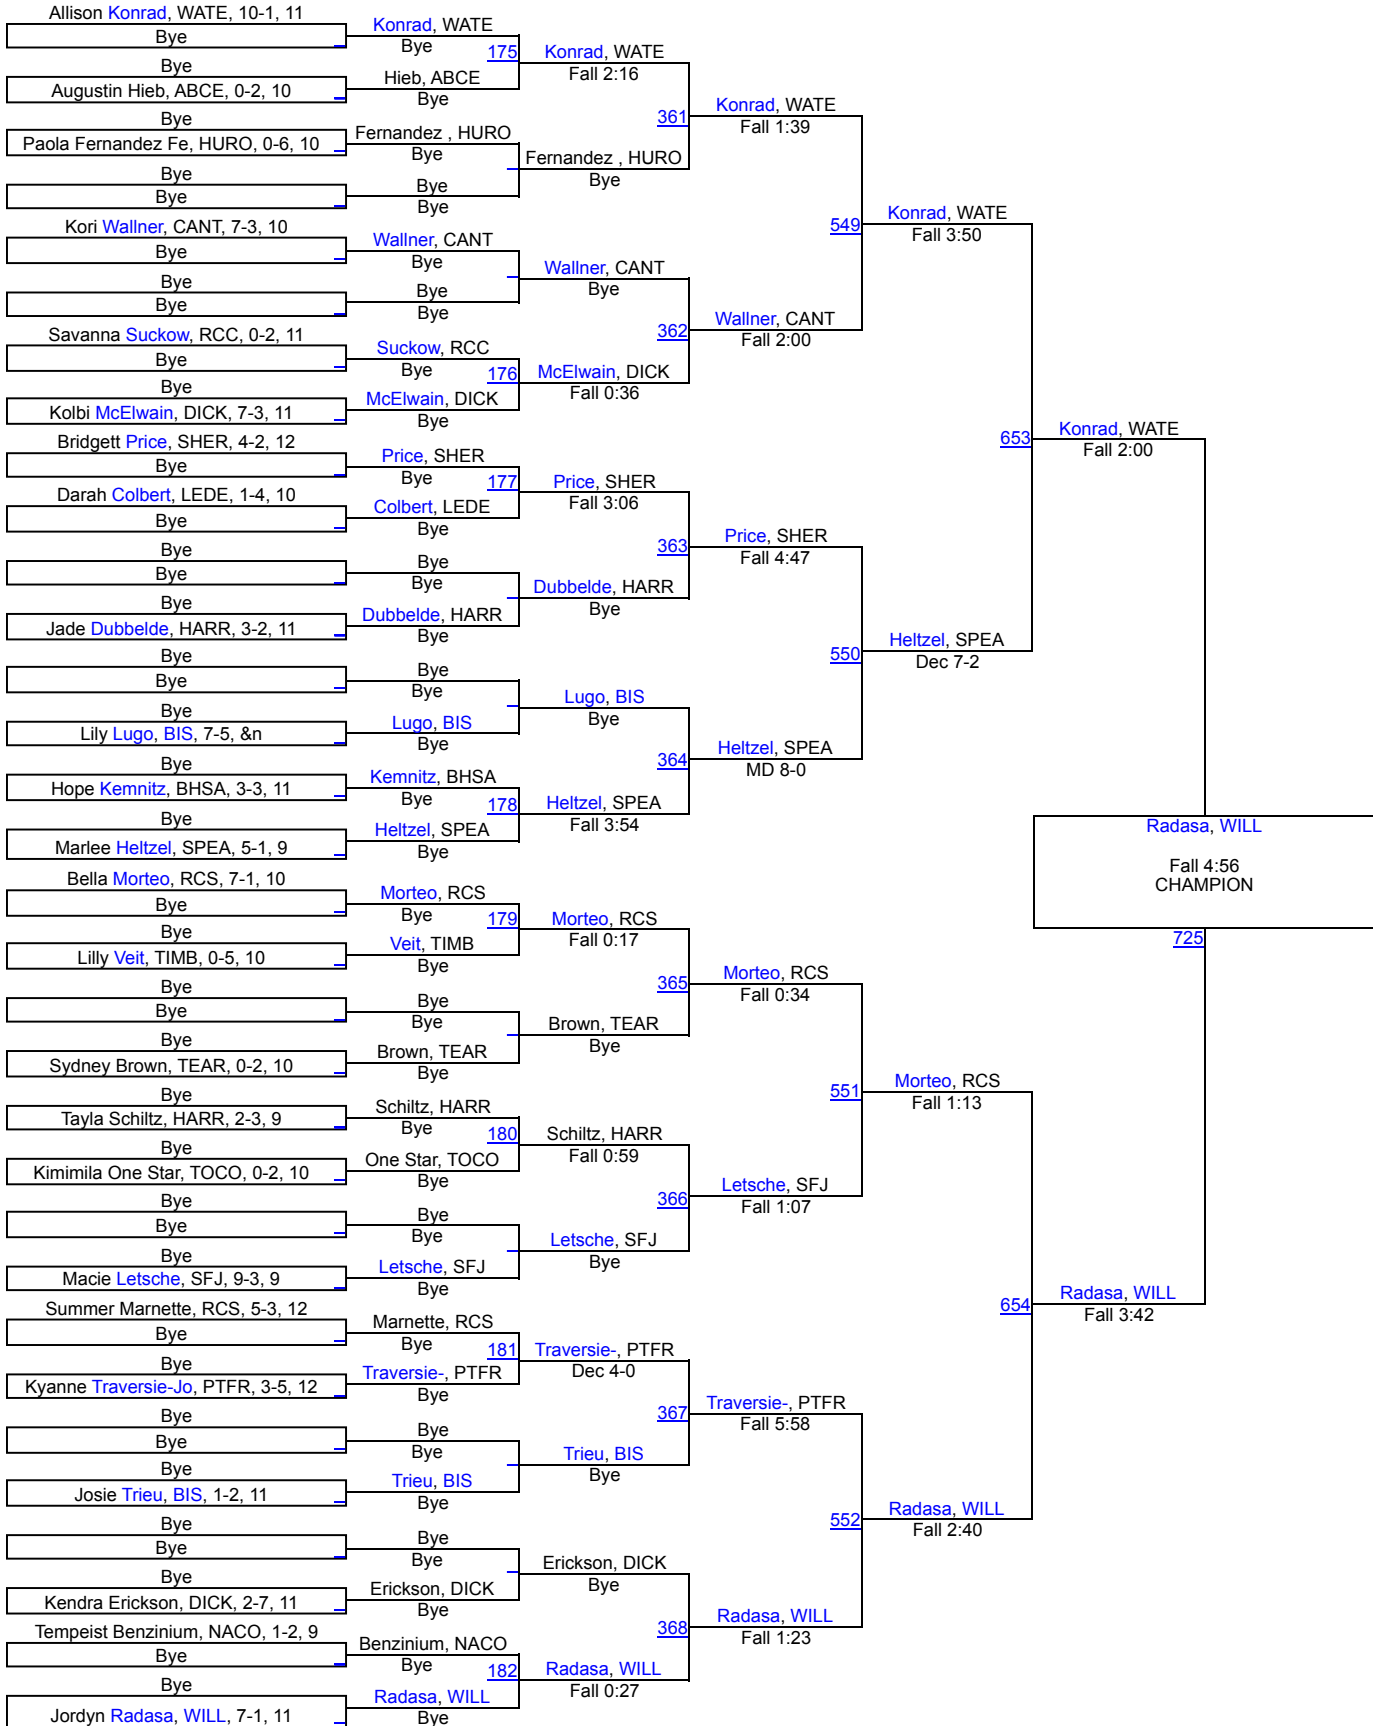

1 Pierre T.F. Riggs	200.5
2 Bismarck	178.5
3 Canton	156
4 Watertown	143.5
5 Dickinson	138
5 Harrisburg	138
7 Spearfish	108
8 Aberdeen Central	105.5
9 Custer	92.5
10 Bon Homme/Scotland/Avon	92
11 Rapid City Stevens	90
11 Sheridan	90
13 Rapid City Central	86.5
14 Williston	86
15 Sturgis Brown	80.5
16 Belle Fourche	67
17 Sioux Falls Jefferson	64.5
18 Sioux Valley	56.5
19 Natrona County	55
20 Lemmon	54.5
21 Mitchell	54
22 Stanley County	46.5
23 Sioux Falls Washington	41.5
24 Huron	41
24 Yankton	41
26 Bennett County	40.5
27 Miller/Highmore-Harold	40
28 Worland	36
29 Douglas/Rapid City Christian/New Underwood	34.5
30 Lead-Deadwood	33.5
31 Sully Buttes	31.5
32 Killdeer	31
33 Hot Springs	28
34 Sioux Falls Roosevelt	25
34 Thunder Basin High School	25
36 Groton Area	24
37 Beresford/Alcester-Hudson	23
37 St. Thomas More	23
39 West Central	22
40 Watford City	19

41 Harding County	18
42 Todd County	17
43 Tea Area	14.5
44 Winner	13
45 Sioux Falls Lincoln	10
46 Bowman County/Beach	9
46 Hettinger/Scranton	9
48 Timber Lake	8
49 Chamberlain	4
50 Buffalo	0

Rapid City GIRLS Invitational

100

Rapid City GIRLS Invitational

107

Rapid City GIRLS Invitational

114

Rapid City GIRLS Invitational

120

Rapid City GIRLS Invitational

Rapid City GIRLS Invitational

145

Rapid City GIRLS Invitational

152

Rapid City GIRLS Invitational

165

Rapid City GIRLS Invitational

185