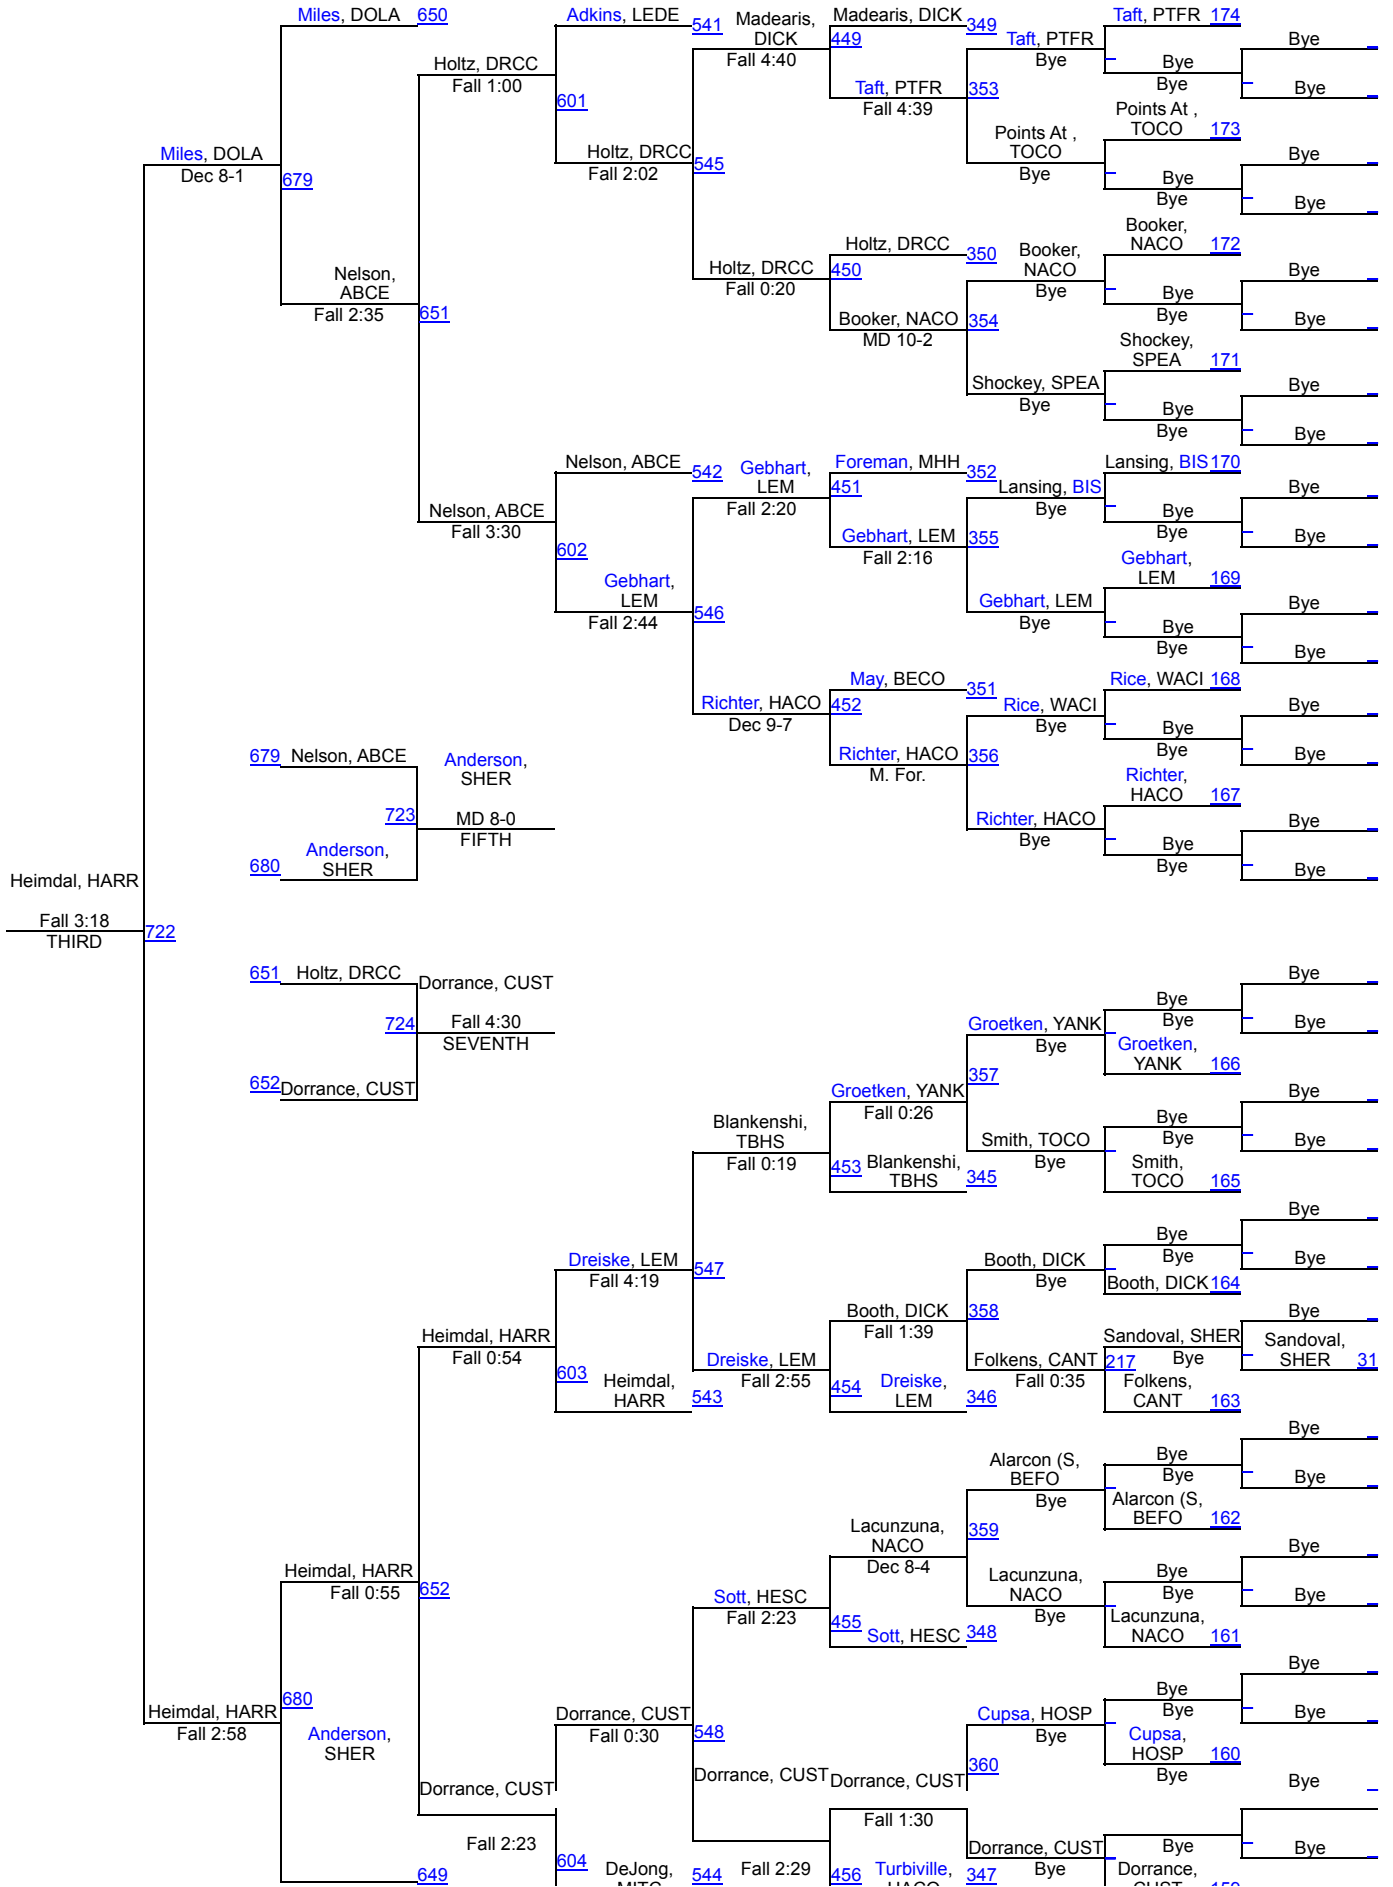

1 Pierre T.F. Riggs	200.5
2 Bismarck	178.5
3 Canton	156
4 Watertown	143.5
5 Dickinson	138
5 Harrisburg	138
7 Spearfish	108
8 Aberdeen Central	105.5
9 Custer	92.5
10 Bon Homme/Scotland/Avon	92
11 Rapid City Stevens	90
11 Sheridan	90
13 Rapid City Central	86.5
14 Williston	86
15 Sturgis Brown	80.5
16 Belle Fourche	67
17 Sioux Falls Jefferson	64.5
18 Sioux Valley	56.5
19 Natrona County	55
20 Lemmon	54.5
21 Mitchell	54
22 Stanley County	46.5
23 Sioux Falls Washington	41.5
24 Huron	41
24 Yankton	41
26 Bennett County	40.5
27 Miller/Highmore-Harold	40
28 Worland	36
29 Douglas/Rapid City Christian/New Underwood	34.5
30 Lead-Deadwood	33.5
31 Sully Buttes	31.5
32 Killdeer	31
33 Hot Springs	28
34 Sioux Falls Roosevelt	25
34 Thunder Basin High School	25
36 Groton Area	24
37 Beresford/Alcester-Hudson	23
37 St. Thomas More	23
39 West Central	22
40 Watford City	19

41 Harding County	18
42 Todd County	17
43 Tea Area	14.5
44 Winner	13
45 Sioux Falls Lincoln	10
46 Bowman County/Beach	9
46 Hettinger/Scranton	9
48 Timber Lake	8
49 Chamberlain	4
50 Buffalo	0

Rapid City GIRLS Invitational

100

Rapid City GIRLS Invitational

107

Rapid City GIRLS Invitational

114

Rapid City GIRLS Invitational

120

Rapid City GIRLS Invitational

Rapid City GIRLS Invitational

145

Rapid City GIRLS Invitational

152

Rapid City GIRLS Invitational

165

Rapid City GIRLS Invitational

185