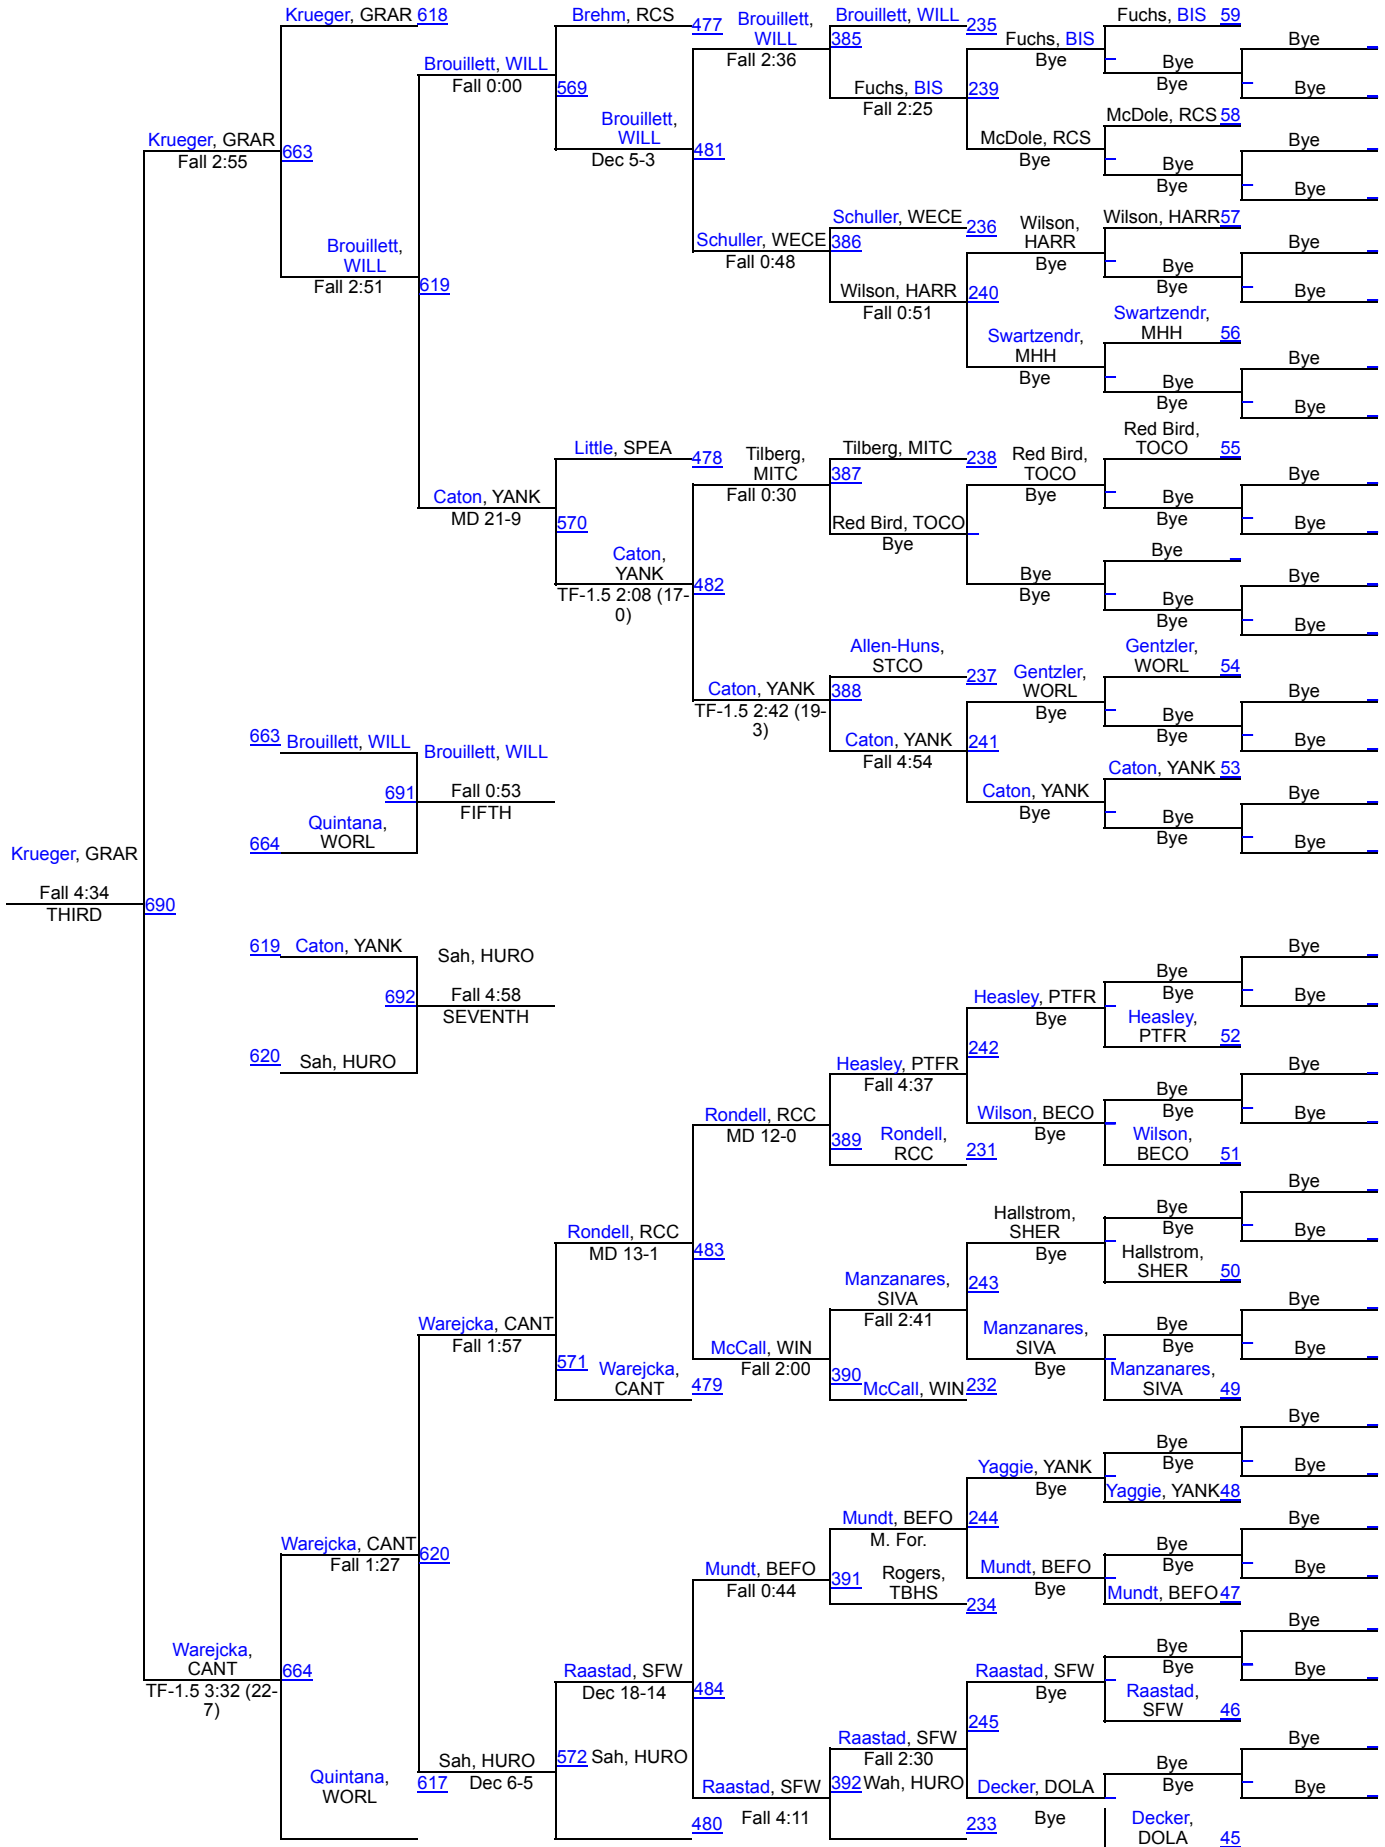

1 Pierre T.F. Riggs	200.5
2 Bismarck	178.5
3 Canton	156
4 Watertown	143.5
5 Dickinson	138
5 Harrisburg	138
7 Spearfish	108
8 Aberdeen Central	105.5
9 Custer	92.5
10 Bon Homme/Scotland/Avon	92
11 Rapid City Stevens	90
11 Sheridan	90
13 Rapid City Central	86.5
14 Williston	86
15 Sturgis Brown	80.5
16 Belle Fourche	67
17 Sioux Falls Jefferson	64.5
18 Sioux Valley	56.5
19 Natrona County	55
20 Lemmon	54.5
21 Mitchell	54
22 Stanley County	46.5
23 Sioux Falls Washington	41.5
24 Huron	41
24 Yankton	41
26 Bennett County	40.5
27 Miller/Highmore-Harold	40
28 Worland	36
29 Douglas/Rapid City Christian/New Underwood	34.5
30 Lead-Deadwood	33.5
31 Sully Buttes	31.5
32 Killdeer	31
33 Hot Springs	28
34 Sioux Falls Roosevelt	25
34 Thunder Basin High School	25
36 Groton Area	24
37 Beresford/Alcester-Hudson	23
37 St. Thomas More	23
39 West Central	22
40 Watford City	19

41 Harding County	18
42 Todd County	17
43 Tea Area	14.5
44 Winner	13
45 Sioux Falls Lincoln	10
46 Bowman County/Beach	9
46 Hettinger/Scranton	9
48 Timber Lake	8
49 Chamberlain	4
50 Buffalo	0

Rapid City GIRLS Invitational

100

Rapid City GIRLS Invitational

107

Rapid City GIRLS Invitational

114

Rapid City GIRLS Invitational

120

Rapid City GIRLS Invitational

126

Rapid City GIRLS Invitational

132

Rapid City GIRLS Invitational

Barro, STBR

Ziegler, UNat

PARR, IUS

138