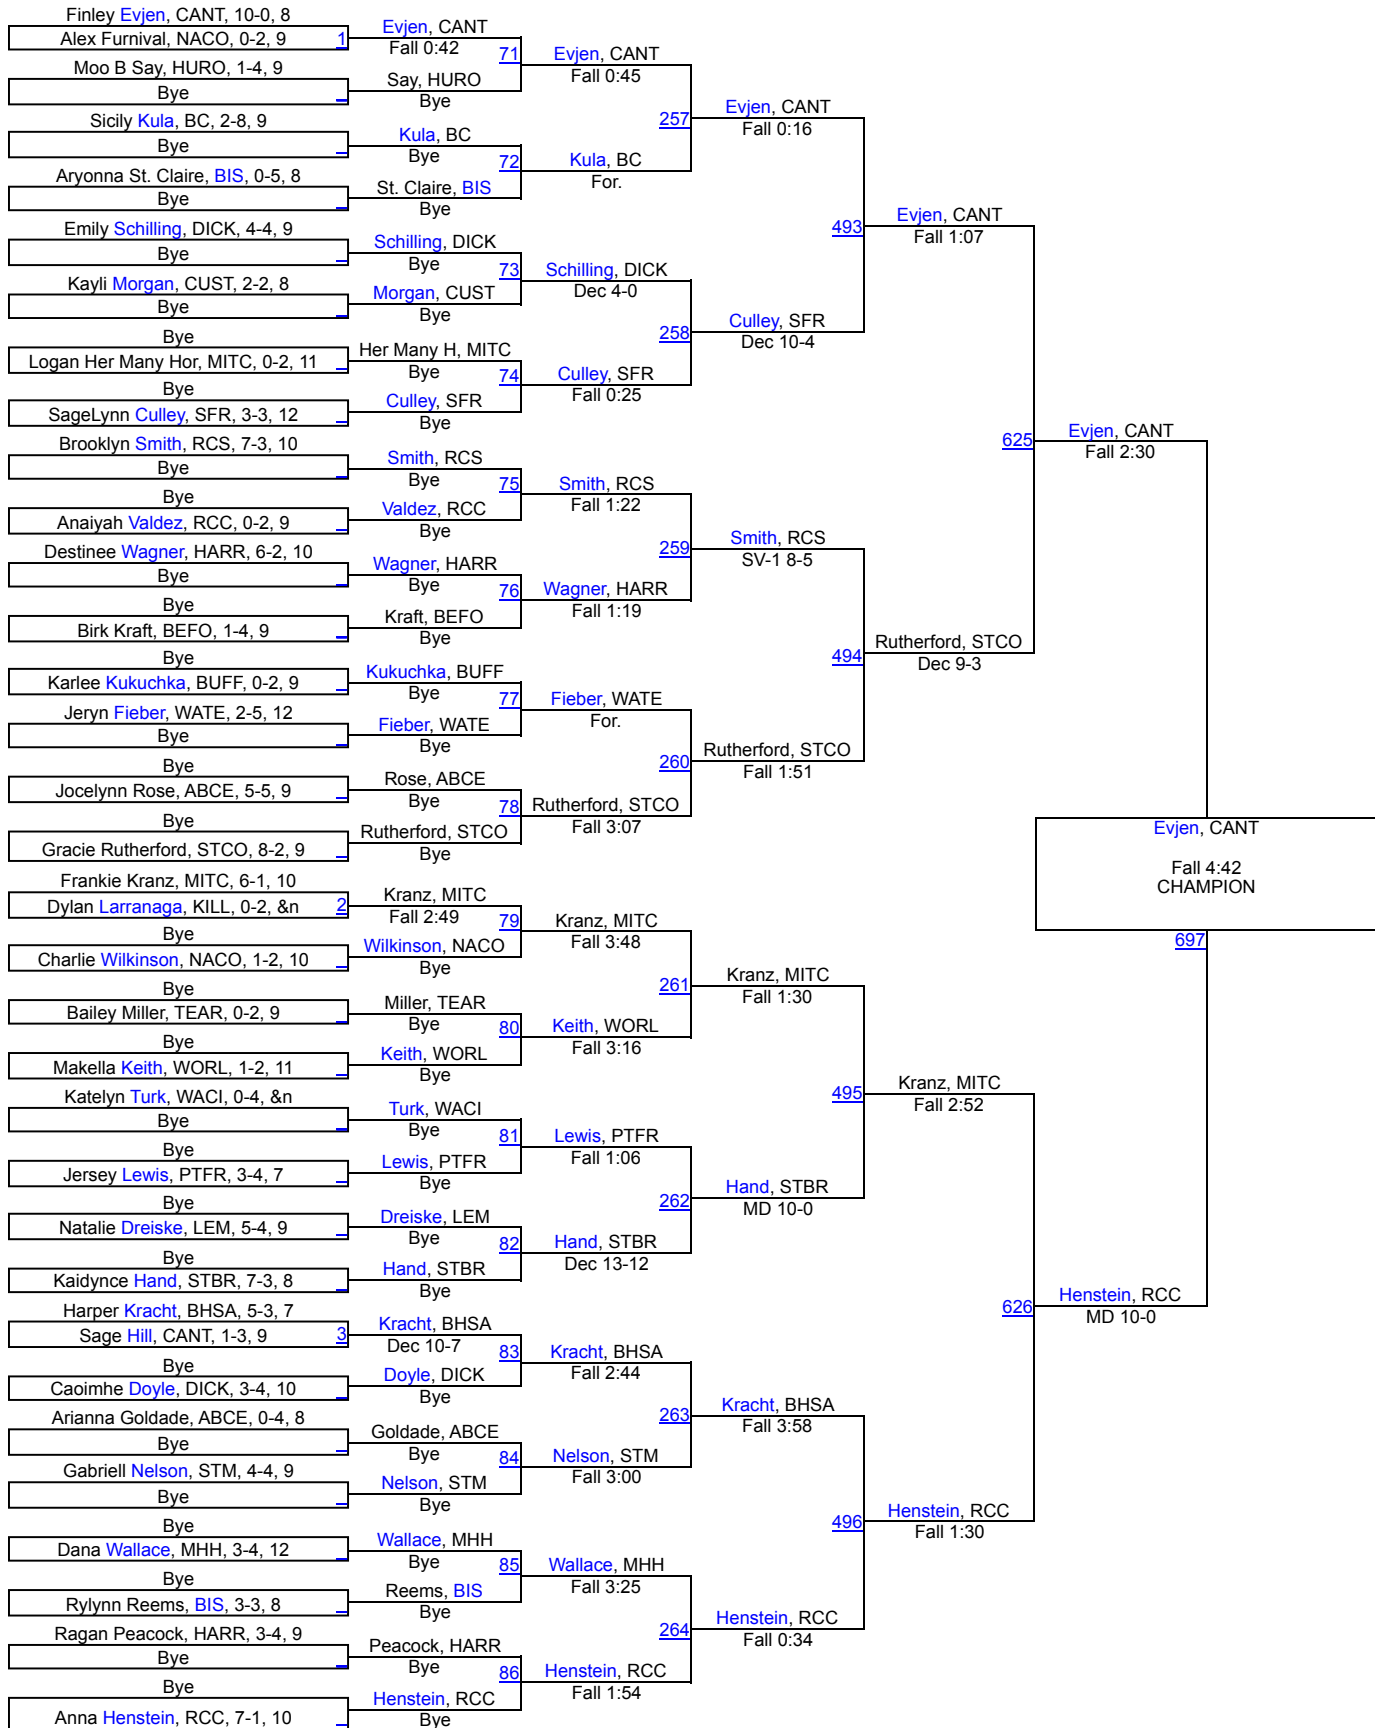

1 Pierre T.F. Riggs	200.5
2 Bismarck	178.5
3 Canton	156
4 Watertown	143.5
5 Dickinson	138
5 Harrisburg	138
7 Spearfish	108
8 Aberdeen Central	105.5
9 Custer	92.5
10 Bon Homme/Scotland/Avon	92
11 Rapid City Stevens	90
11 Sheridan	90
13 Rapid City Central	86.5
14 Williston	86
15 Sturgis Brown	80.5
16 Belle Fourche	67
17 Sioux Falls Jefferson	64.5
18 Sioux Valley	56.5
19 Natrona County	55
20 Lemmon	54.5
21 Mitchell	54
22 Stanley County	46.5
23 Sioux Falls Washington	41.5
24 Huron	41
24 Yankton	41
26 Bennett County	40.5
27 Miller/Highmore-Harold	40
28 Worland	36
29 Douglas/Rapid City Christian/New Underwood	34.5
30 Lead-Deadwood	33.5
31 Sully Buttes	31.5
32 Killdeer	31
33 Hot Springs	28
34 Sioux Falls Roosevelt	25
34 Thunder Basin High School	25
36 Groton Area	24
37 Beresford/Alcester-Hudson	23
37 St. Thomas More	23
39 West Central	22
40 Watford City	19

41 Harding County	18
42 Todd County	17
43 Tea Area	14.5
44 Winner	13
45 Sioux Falls Lincoln	10
46 Bowman County/Beach	9
46 Hettinger/Scranton	9
48 Timber Lake	8
49 Chamberlain	4
50 Buffalo	0

Rapid City GIRLS Invitational

100

Rapid City GIRLS Invitational

107

Rapid City GIRLS Invitational

114

Rapid City GIRLS Invitational

120

Rapid City GIRLS Invitational

126

Rapid City GIRLS Invitational

132

Rapid City GIRLS Invitational

Barro, STBR

Ziegler, UNat

PARR, IUS

138