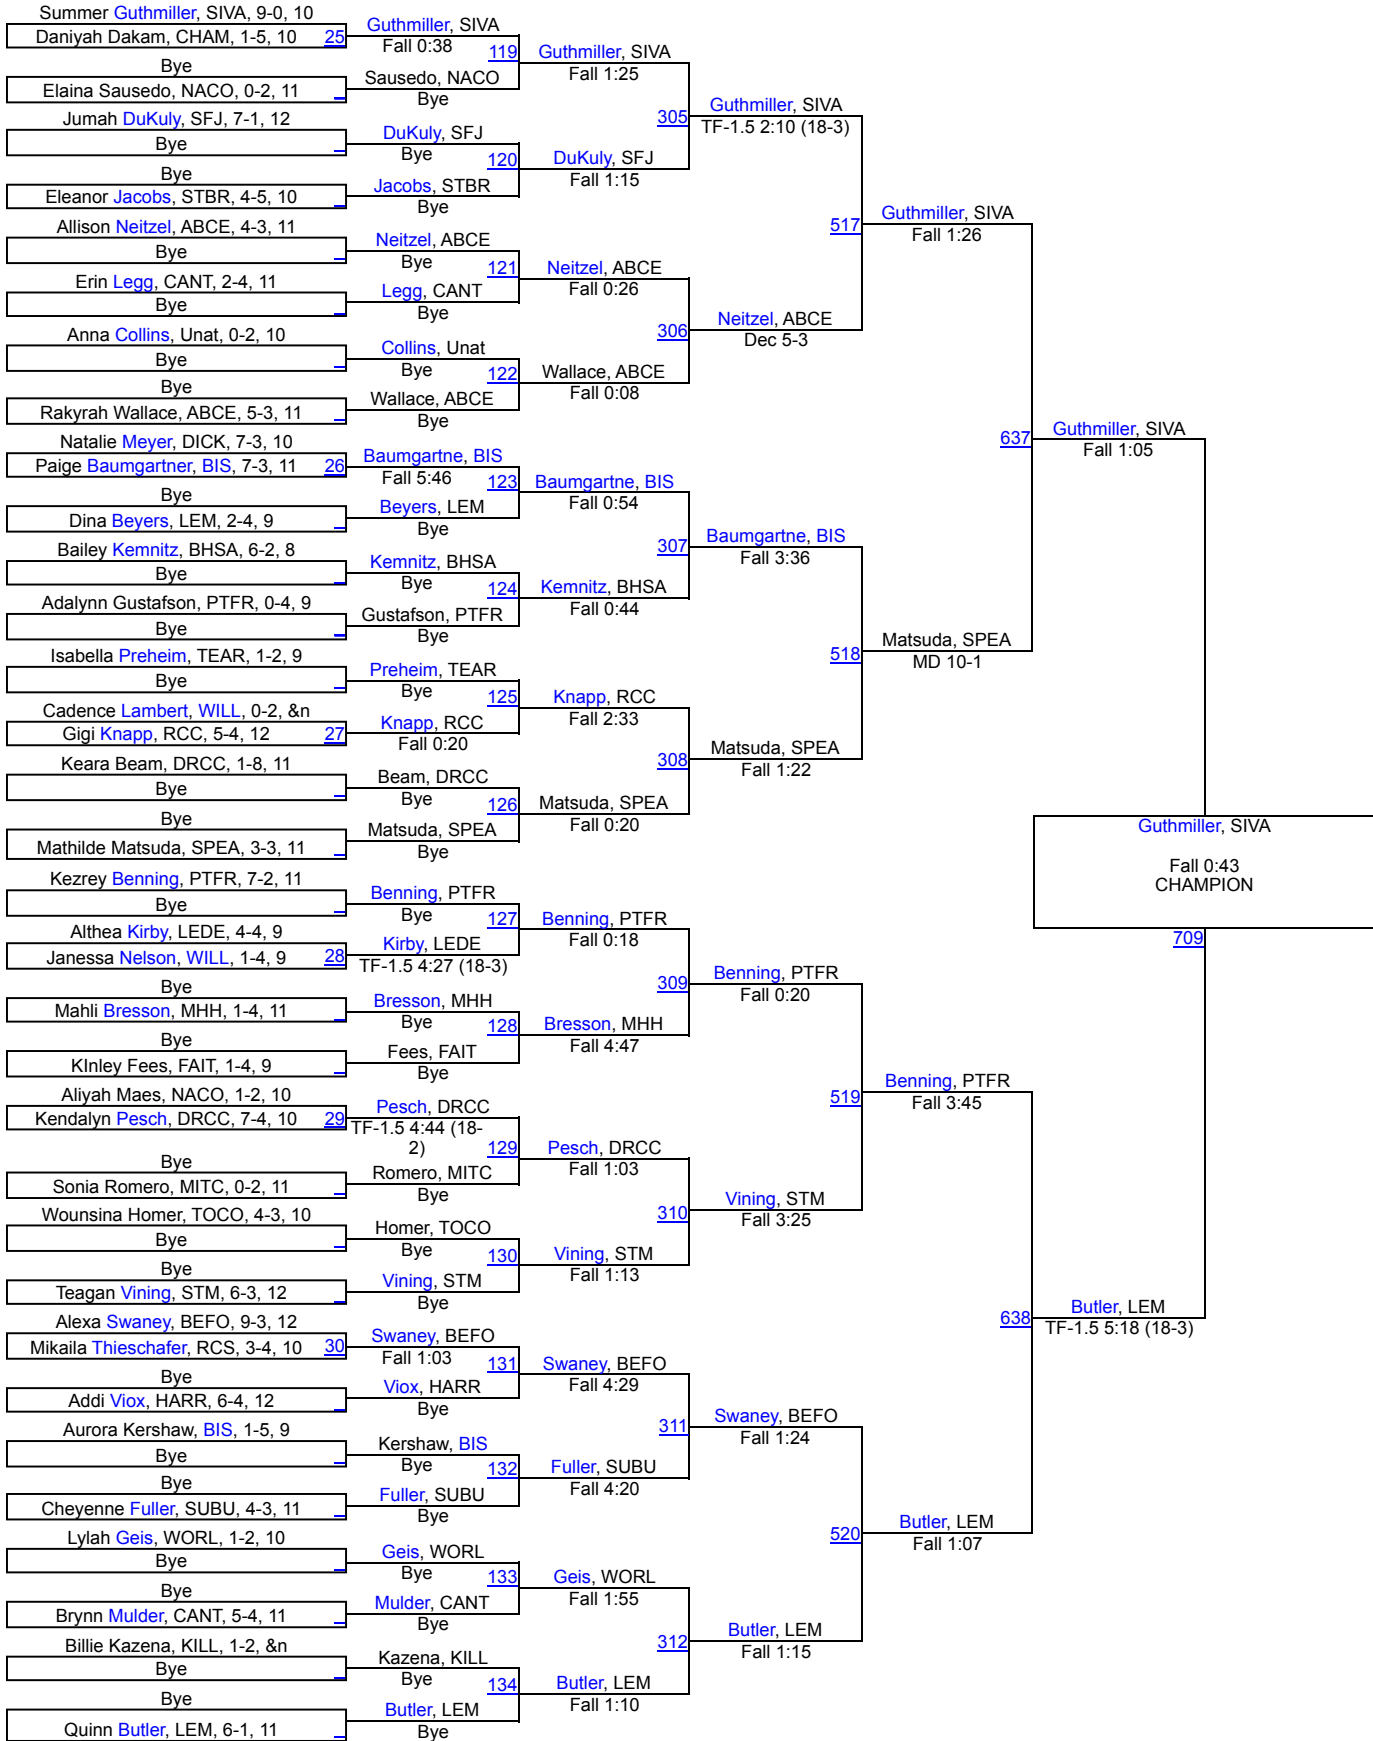

1 Pierre T.F. Riggs	200.5
2 Bismarck	178.5
3 Canton	156
4 Watertown	143.5
5 Dickinson	138
5 Harrisburg	138
7 Spearfish	108
8 Aberdeen Central	105.5
9 Custer	92.5
10 Bon Homme/Scotland/Avon	92
11 Rapid City Stevens	90
11 Sheridan	90
13 Rapid City Central	86.5
14 Williston	86
15 Sturgis Brown	80.5
16 Belle Fourche	67
17 Sioux Falls Jefferson	64.5
18 Sioux Valley	56.5
19 Natrona County	55
20 Lemmon	54.5
21 Mitchell	54
22 Stanley County	46.5
23 Sioux Falls Washington	41.5
24 Huron	41
24 Yankton	41
26 Bennett County	40.5
27 Miller/Highmore-Harold	40
28 Worland	36
29 Douglas/Rapid City Christian/New Underwood	34.5
30 Lead-Deadwood	33.5
31 Sully Buttes	31.5
32 Killdeer	31
33 Hot Springs	28
34 Sioux Falls Roosevelt	25
34 Thunder Basin High School	25
36 Groton Area	24
37 Beresford/Alcester-Hudson	23
37 St. Thomas More	23
39 West Central	22
40 Watford City	19

41 Harding County	18
42 Todd County	17
43 Tea Area	14.5
44 Winner	13
45 Sioux Falls Lincoln	10
46 Bowman County/Beach	9
46 Hettinger/Scranton	9
48 Timber Lake	8
49 Chamberlain	4
50 Buffalo	0

Rapid City GIRLS Invitational

100

Rapid City GIRLS Invitational

107

Rapid City GIRLS Invitational

114

Rapid City GIRLS Invitational

120

Rapid City GIRLS Invitational

126

Rapid City GIRLS Invitational

132

Rapid City GIRLS Invitational

Barro, STBR

Ziegler, UNat

PARR, IUS

138