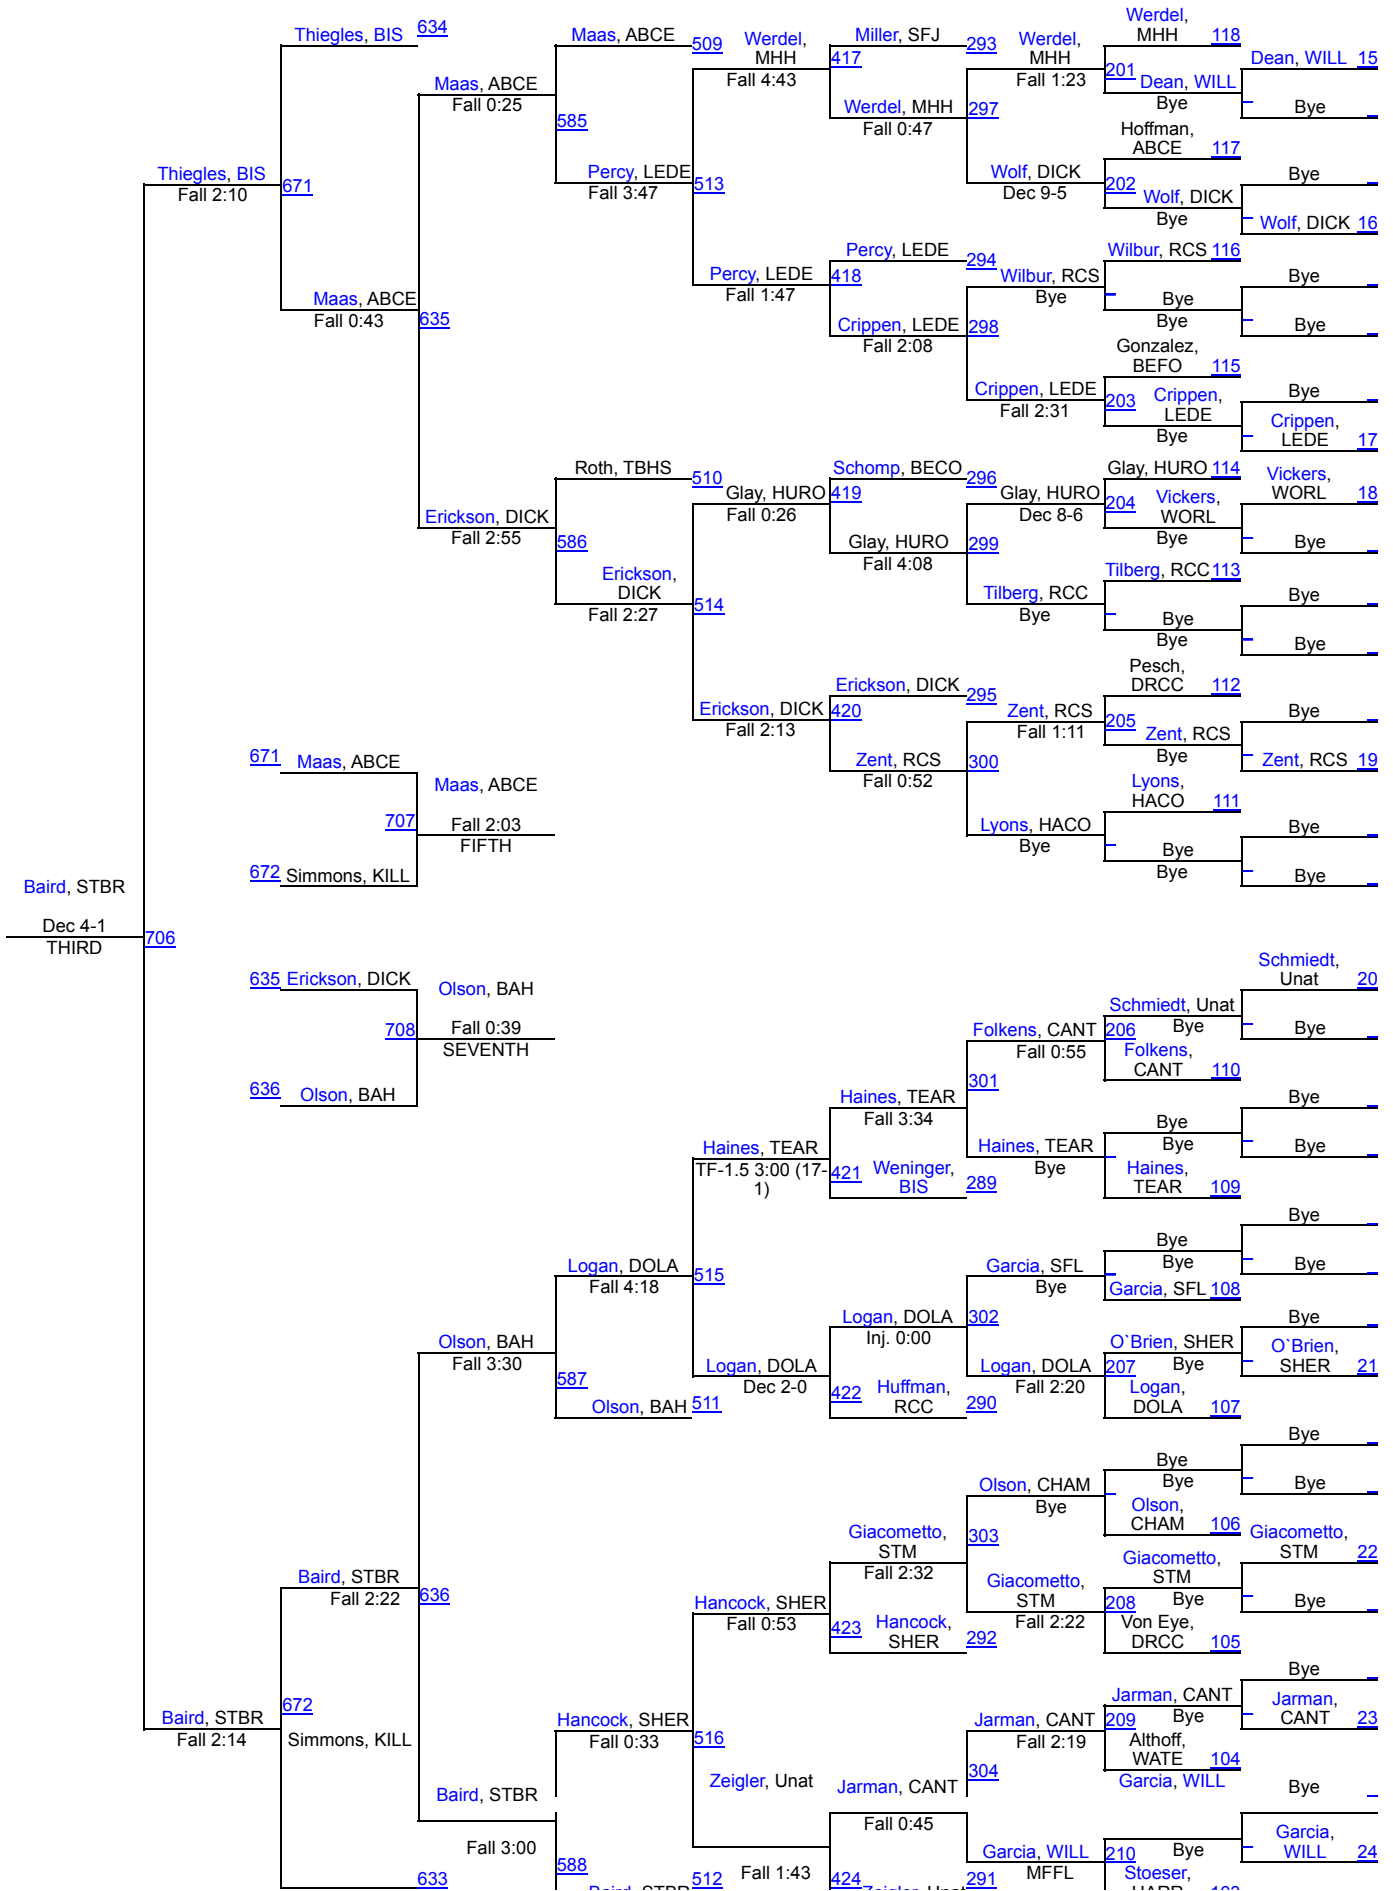

1 Pierre T.F. Riggs	200.5
2 Bismarck	178.5
3 Canton	156
4 Watertown	143.5
5 Dickinson	138
5 Harrisburg	138
7 Spearfish	108
8 Aberdeen Central	105.5
9 Custer	92.5
10 Bon Homme/Scotland/Avon	92
11 Rapid City Stevens	90
11 Sheridan	90
13 Rapid City Central	86.5
14 Williston	86
15 Sturgis Brown	80.5
16 Belle Fourche	67
17 Sioux Falls Jefferson	64.5
18 Sioux Valley	56.5
19 Natrona County	55
20 Lemmon	54.5
21 Mitchell	54
22 Stanley County	46.5
23 Sioux Falls Washington	41.5
24 Huron	41
24 Yankton	41
26 Bennett County	40.5
27 Miller/Highmore-Harold	40
28 Worland	36
29 Douglas/Rapid City Christian/New Underwood	34.5
30 Lead-Deadwood	33.5
31 Sully Buttes	31.5
32 Killdeer	31
33 Hot Springs	28
34 Sioux Falls Roosevelt	25
34 Thunder Basin High School	25
36 Groton Area	24
37 Beresford/Alcester-Hudson	23
37 St. Thomas More	23
39 West Central	22
40 Watford City	19

41 Harding County	18
42 Todd County	17
43 Tea Area	14.5
44 Winner	13
45 Sioux Falls Lincoln	10
46 Bowman County/Beach	9
46 Hettinger/Scranton	9
48 Timber Lake	8
49 Chamberlain	4
50 Buffalo	0

Rapid City GIRLS Invitational

100

Rapid City GIRLS Invitational

107

Rapid City GIRLS Invitational

114

Rapid City GIRLS Invitational

120

Rapid City GIRLS Invitational

126

Rapid City GIRLS Invitational

132

Rapid City GIRLS Invitational

Barro, STBR

Ziegler, UNat

PARR, IUS

138