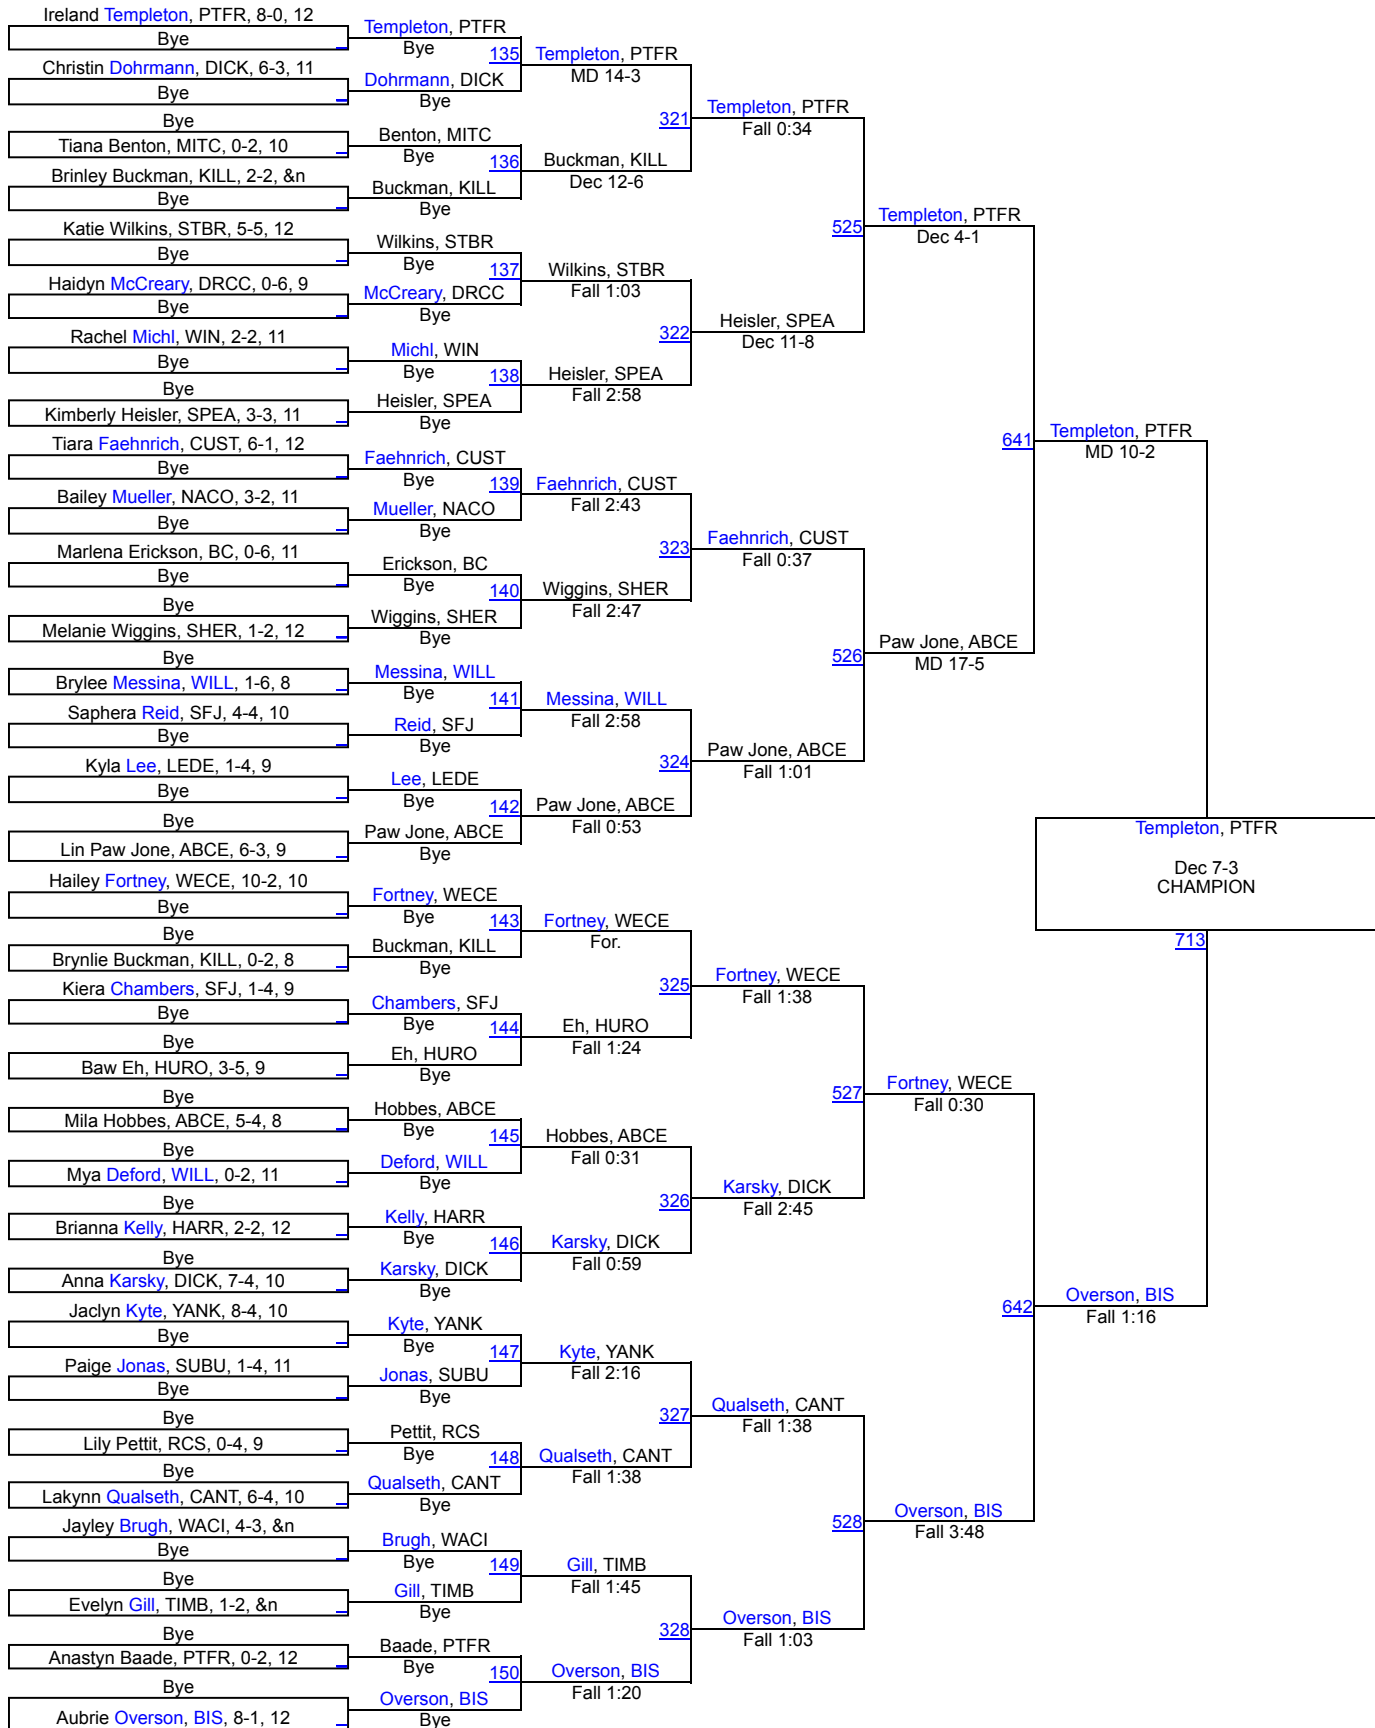

Rapid City GIRLS Invitational

145