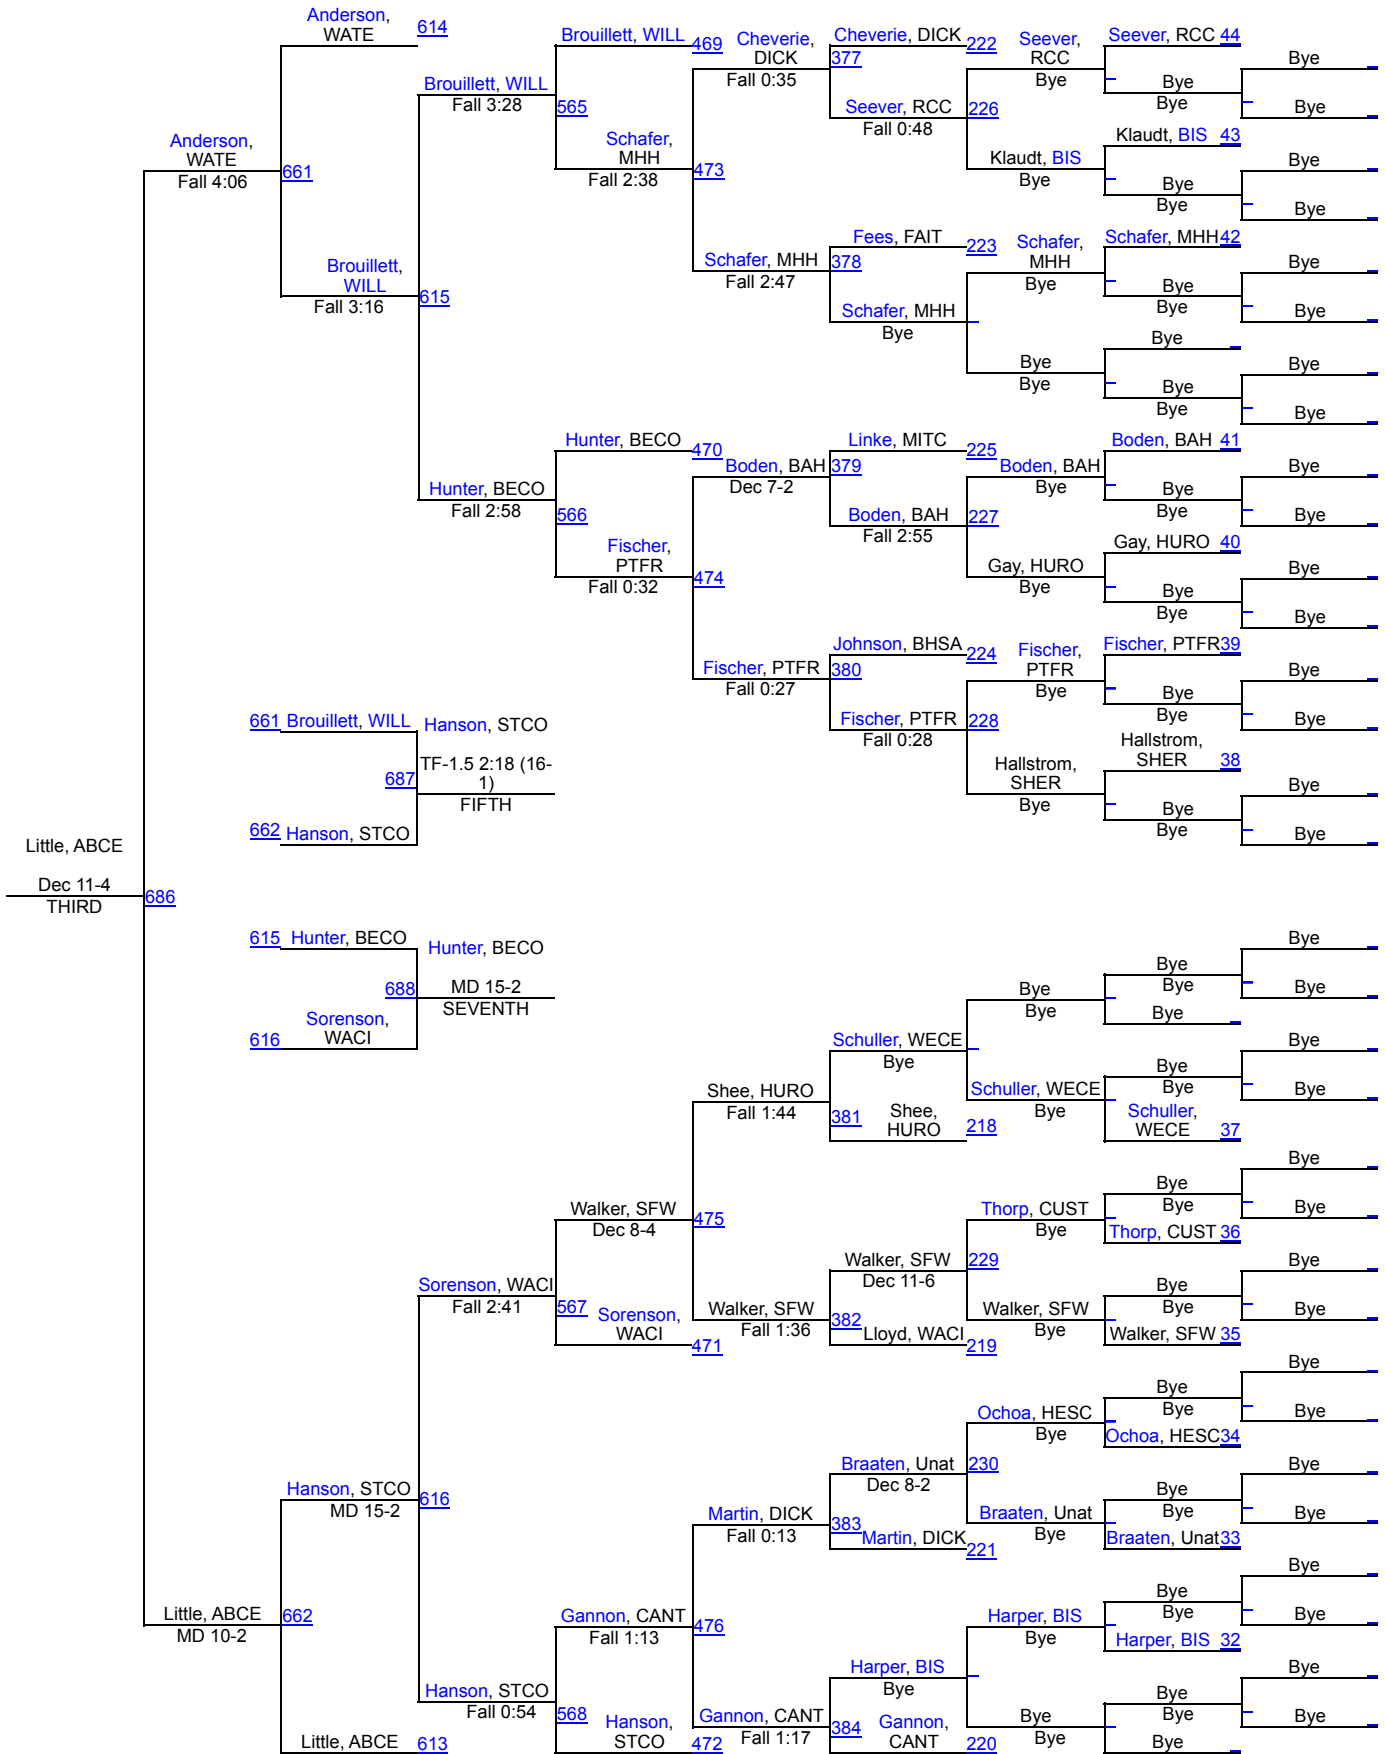

1 Pierre T.F. Riggs	200.5
2 Bismarck	178.5
3 Canton	156
4 Watertown	143.5
5 Dickinson	138
5 Harrisburg	138
7 Spearfish	108
8 Aberdeen Central	105.5
9 Custer	92.5
10 Bon Homme/Scotland/Avon	92
11 Rapid City Stevens	90
11 Sheridan	90
13 Rapid City Central	86.5
14 Williston	86
15 Sturgis Brown	80.5
16 Belle Fourche	67
17 Sioux Falls Jefferson	64.5
18 Sioux Valley	56.5
19 Natrona County	55
20 Lemmon	54.5
21 Mitchell	54
22 Stanley County	46.5
23 Sioux Falls Washington	41.5
24 Huron	41
24 Yankton	41
26 Bennett County	40.5
27 Miller/Highmore-Harold	40
28 Worland	36
29 Douglas/Rapid City Christian/New Underwood	34.5
30 Lead-Deadwood	33.5
31 Sully Buttes	31.5
32 Killdeer	31
33 Hot Springs	28
34 Sioux Falls Roosevelt	25
34 Thunder Basin High School	25
36 Groton Area	24
37 Beresford/Alcester-Hudson	23
37 St. Thomas More	23
39 West Central	22
40 Watford City	19

41 Harding County	18
42 Todd County	17
43 Tea Area	14.5
44 Winner	13
45 Sioux Falls Lincoln	10
46 Bowman County/Beach	9
46 Hettinger/Scranton	9
48 Timber Lake	8
49 Chamberlain	4
50 Buffalo	0

Rapid City GIRLS Invitational

100

Rapid City GIRLS Invitational

107

Rapid City GIRLS Invitational

114

Rapid City GIRLS Invitational

120

Rapid City GIRLS Invitational

Rapid City GIRLS Invitational

235