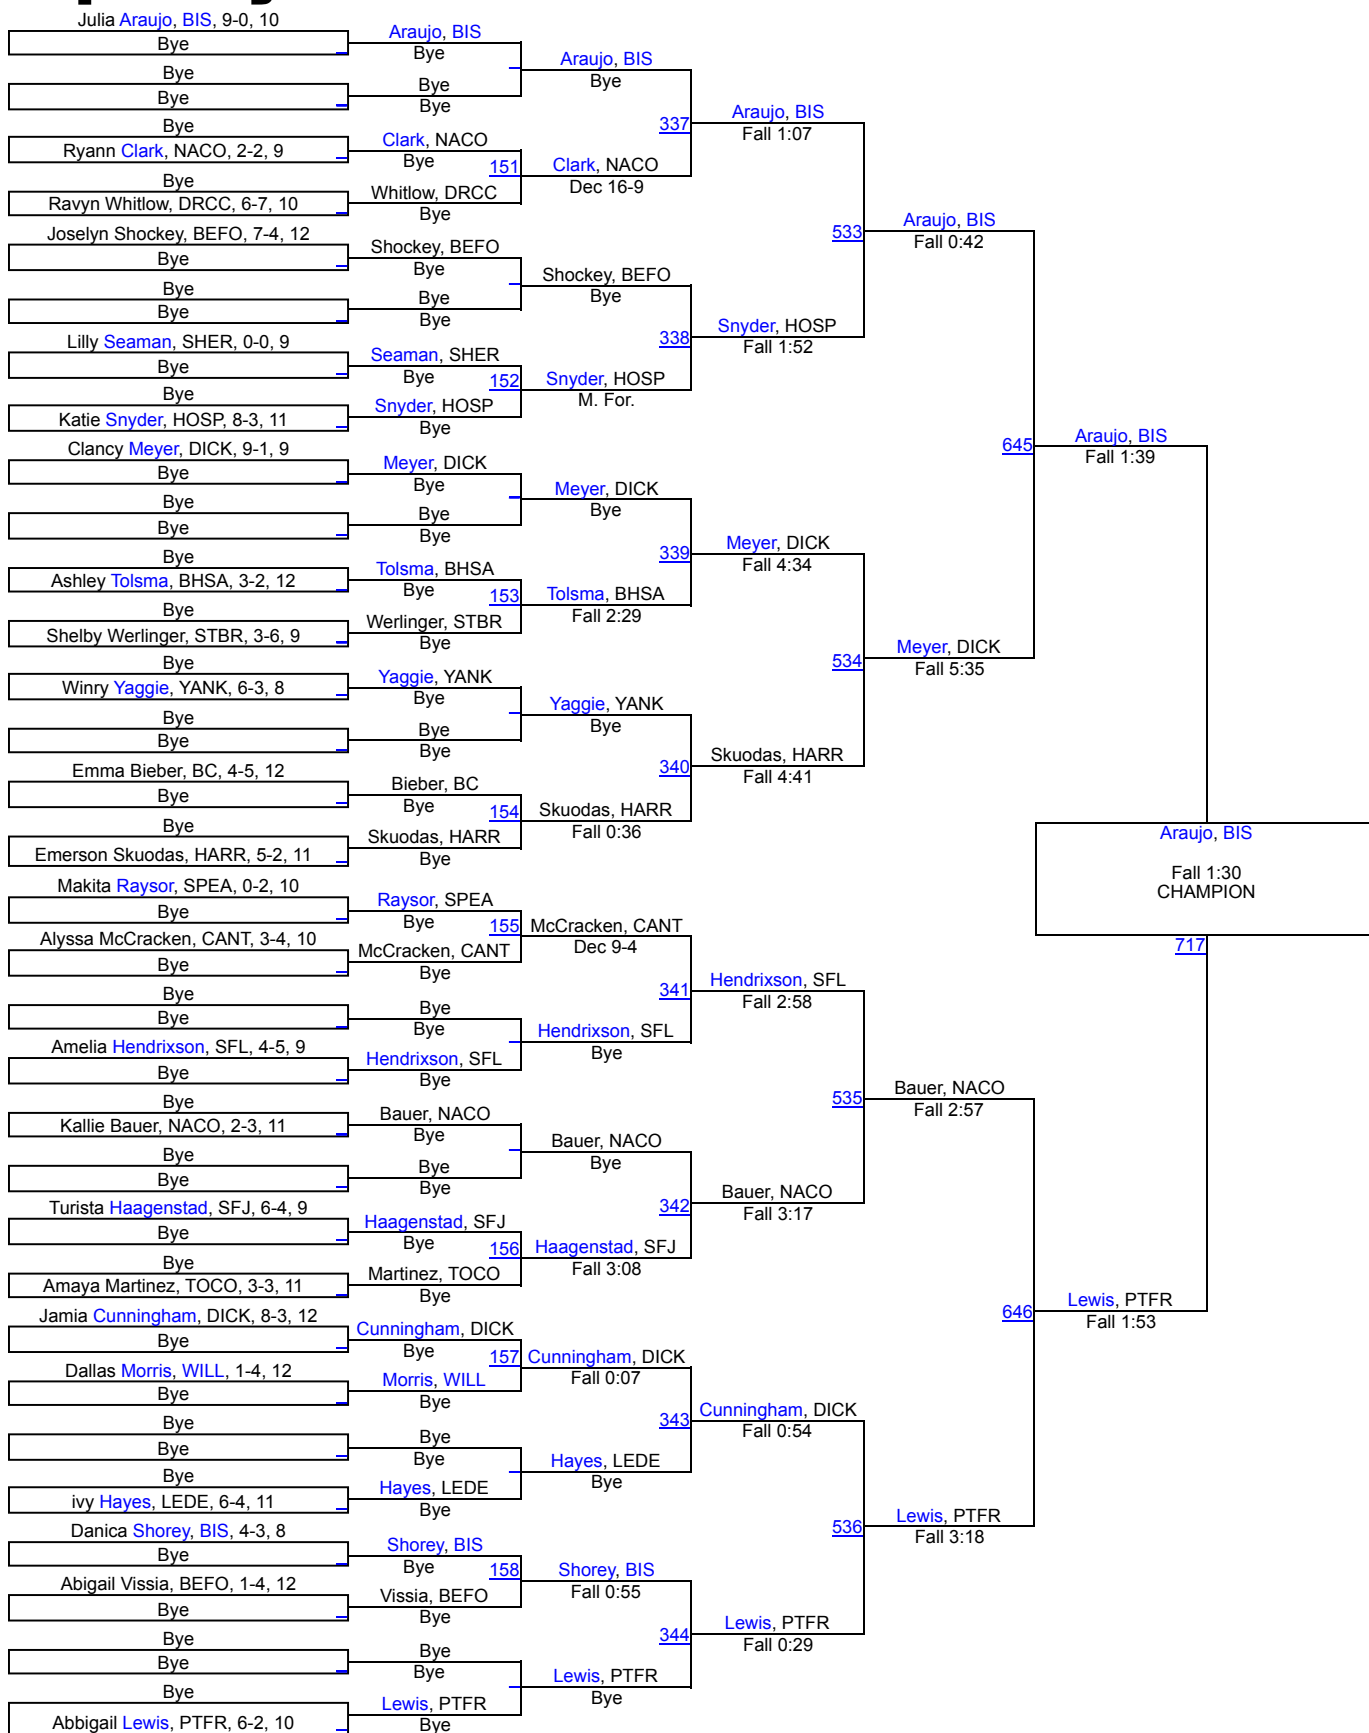

1 Pierre T.F. Riggs	200.5
2 Bismarck	178.5
3 Canton	156
4 Watertown	143.5
5 Dickinson	138
5 Harrisburg	138
7 Spearfish	108
8 Aberdeen Central	105.5
9 Custer	92.5
10 Bon Homme/Scotland/Avon	92
11 Rapid City Stevens	90
11 Sheridan	90
13 Rapid City Central	86.5
14 Williston	86
15 Sturgis Brown	80.5
16 Belle Fourche	67
17 Sioux Falls Jefferson	64.5
18 Sioux Valley	56.5
19 Natrona County	55
20 Lemmon	54.5
21 Mitchell	54
22 Stanley County	46.5
23 Sioux Falls Washington	41.5
24 Huron	41
24 Yankton	41
26 Bennett County	40.5
27 Miller/Highmore-Harold	40
28 Worland	36
29 Douglas/Rapid City Christian/New Underwood	34.5
30 Lead-Deadwood	33.5
31 Sully Buttes	31.5
32 Killdeer	31
33 Hot Springs	28
34 Sioux Falls Roosevelt	25
34 Thunder Basin High School	25
36 Groton Area	24
37 Beresford/Alcester-Hudson	23
37 St. Thomas More	23
39 West Central	22
40 Watford City	19

41 Harding County	18
42 Todd County	17
43 Tea Area	14.5
44 Winner	13
45 Sioux Falls Lincoln	10
46 Bowman County/Beach	9
46 Hettinger/Scranton	9
48 Timber Lake	8
49 Chamberlain	4
50 Buffalo	0

Rapid City GIRLS Invitational

100

Rapid City GIRLS Invitational

107

Rapid City GIRLS Invitational

114

Rapid City GIRLS Invitational

120

Rapid City GIRLS Invitational

Rapid City GIRLS Invitational

145

Rapid City GIRLS Invitational

152

Rapid City GIRLS Invitational

165

Rapid City GIRLS Invitational

185