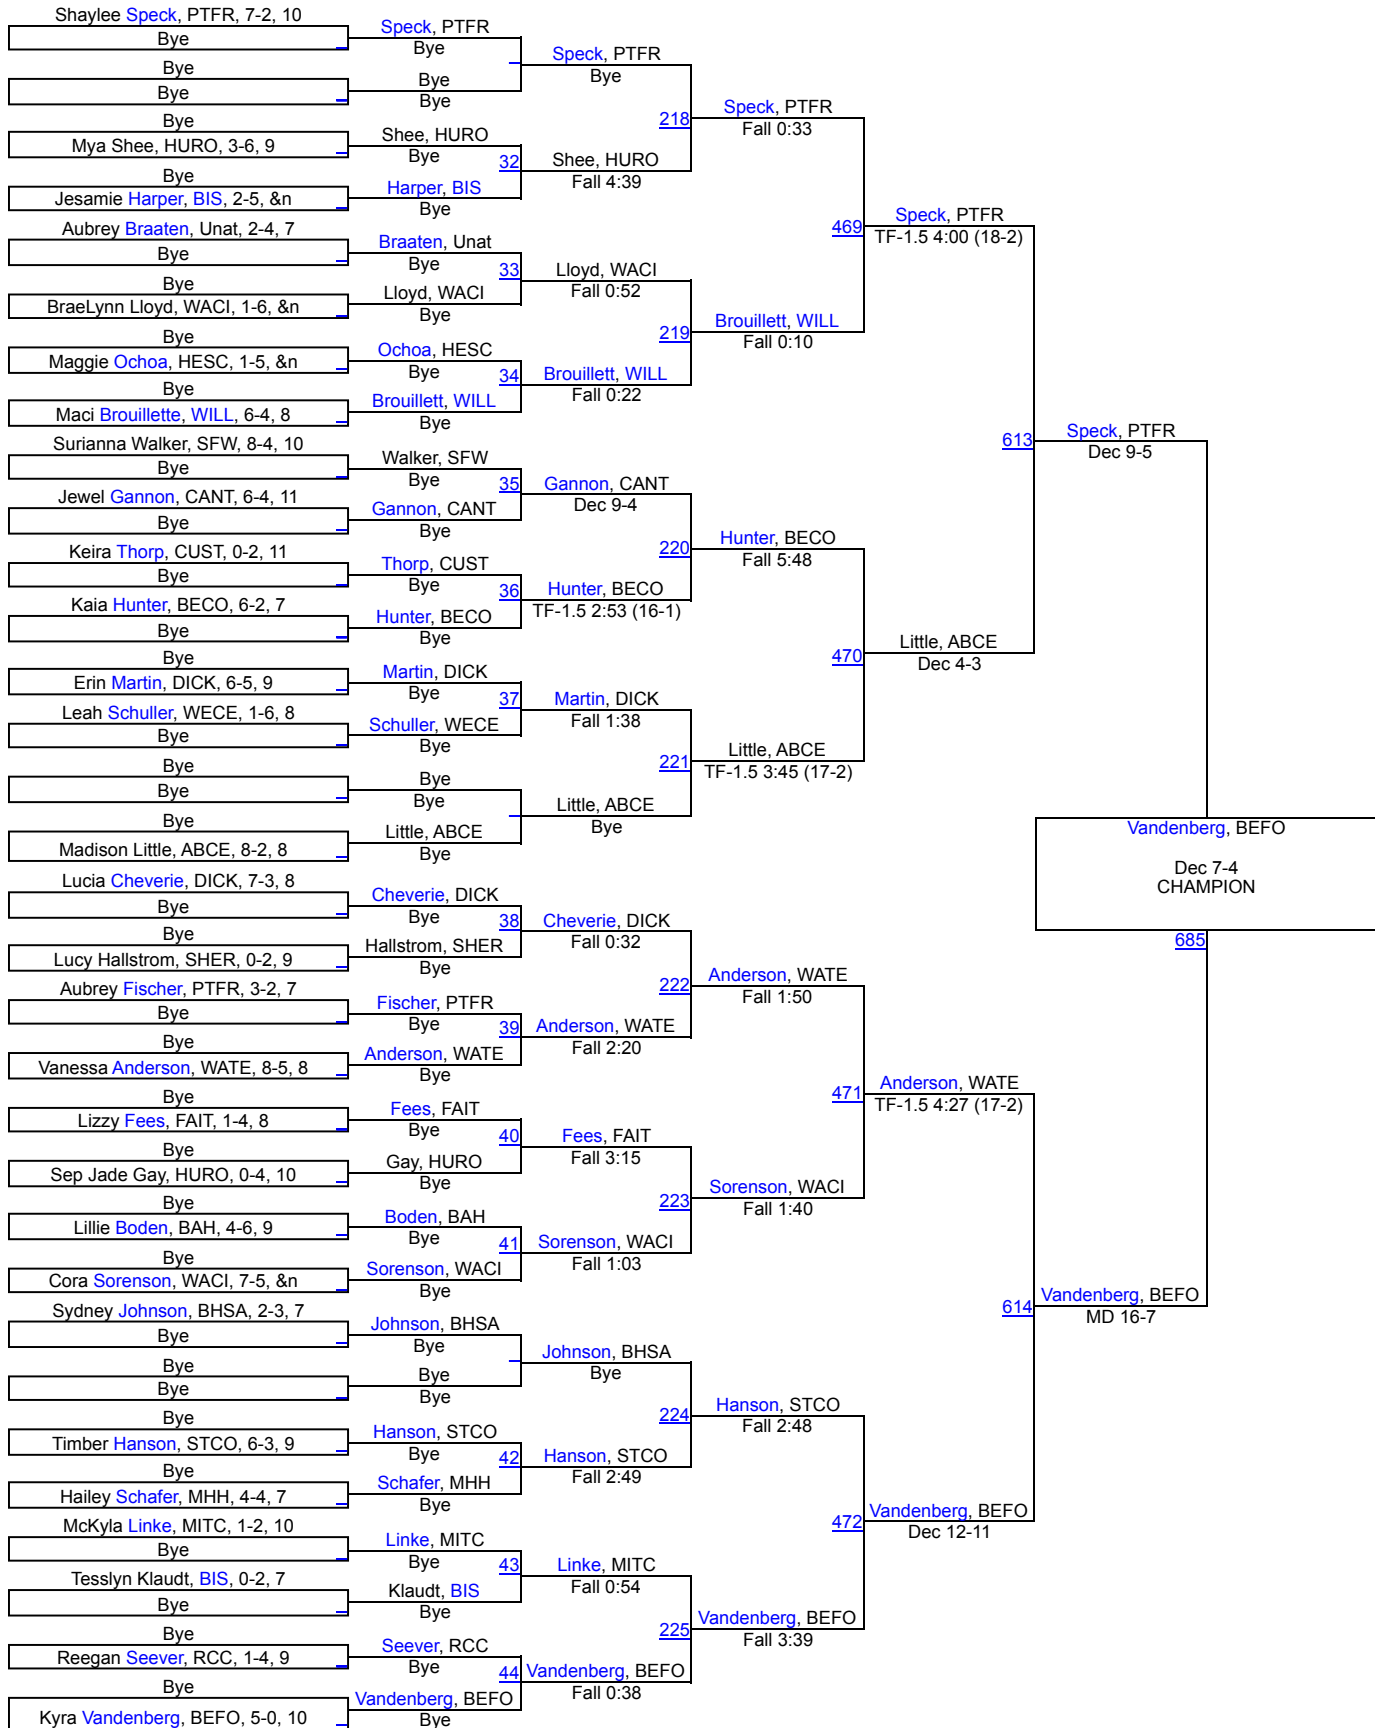

1 Pierre T.F. Riggs	200.5
2 Bismarck	178.5
3 Canton	156
4 Watertown	143.5
5 Dickinson	138
5 Harrisburg	138
7 Spearfish	108
8 Aberdeen Central	105.5
9 Custer	92.5
10 Bon Homme/Scotland/Avon	92
11 Rapid City Stevens	90
11 Sheridan	90
13 Rapid City Central	86.5
14 Williston	86
15 Sturgis Brown	80.5
16 Belle Fourche	67
17 Sioux Falls Jefferson	64.5
18 Sioux Valley	56.5
19 Natrona County	55
20 Lemmon	54.5
21 Mitchell	54
22 Stanley County	46.5
23 Sioux Falls Washington	41.5
24 Huron	41
24 Yankton	41
26 Bennett County	40.5
27 Miller/Highmore-Harold	40
28 Worland	36
29 Douglas/Rapid City Christian/New Underwood	34.5
30 Lead-Deadwood	33.5
31 Sully Buttes	31.5
32 Killdeer	31
33 Hot Springs	28
34 Sioux Falls Roosevelt	25
34 Thunder Basin High School	25
36 Groton Area	24
37 Beresford/Alcester-Hudson	23
37 St. Thomas More	23
39 West Central	22
40 Watford City	19

41 Harding County	18
42 Todd County	17
43 Tea Area	14.5
44 Winner	13
45 Sioux Falls Lincoln	10
46 Bowman County/Beach	9
46 Hettinger/Scranton	9
48 Timber Lake	8
49 Chamberlain	4
50 Buffalo	0

Rapid City GIRLS Invitational

100

Rapid City GIRLS Invitational

107

Rapid City GIRLS Invitational

114

Rapid City GIRLS Invitational

120

Rapid City GIRLS Invitational

Rapid City GIRLS Invitational

235