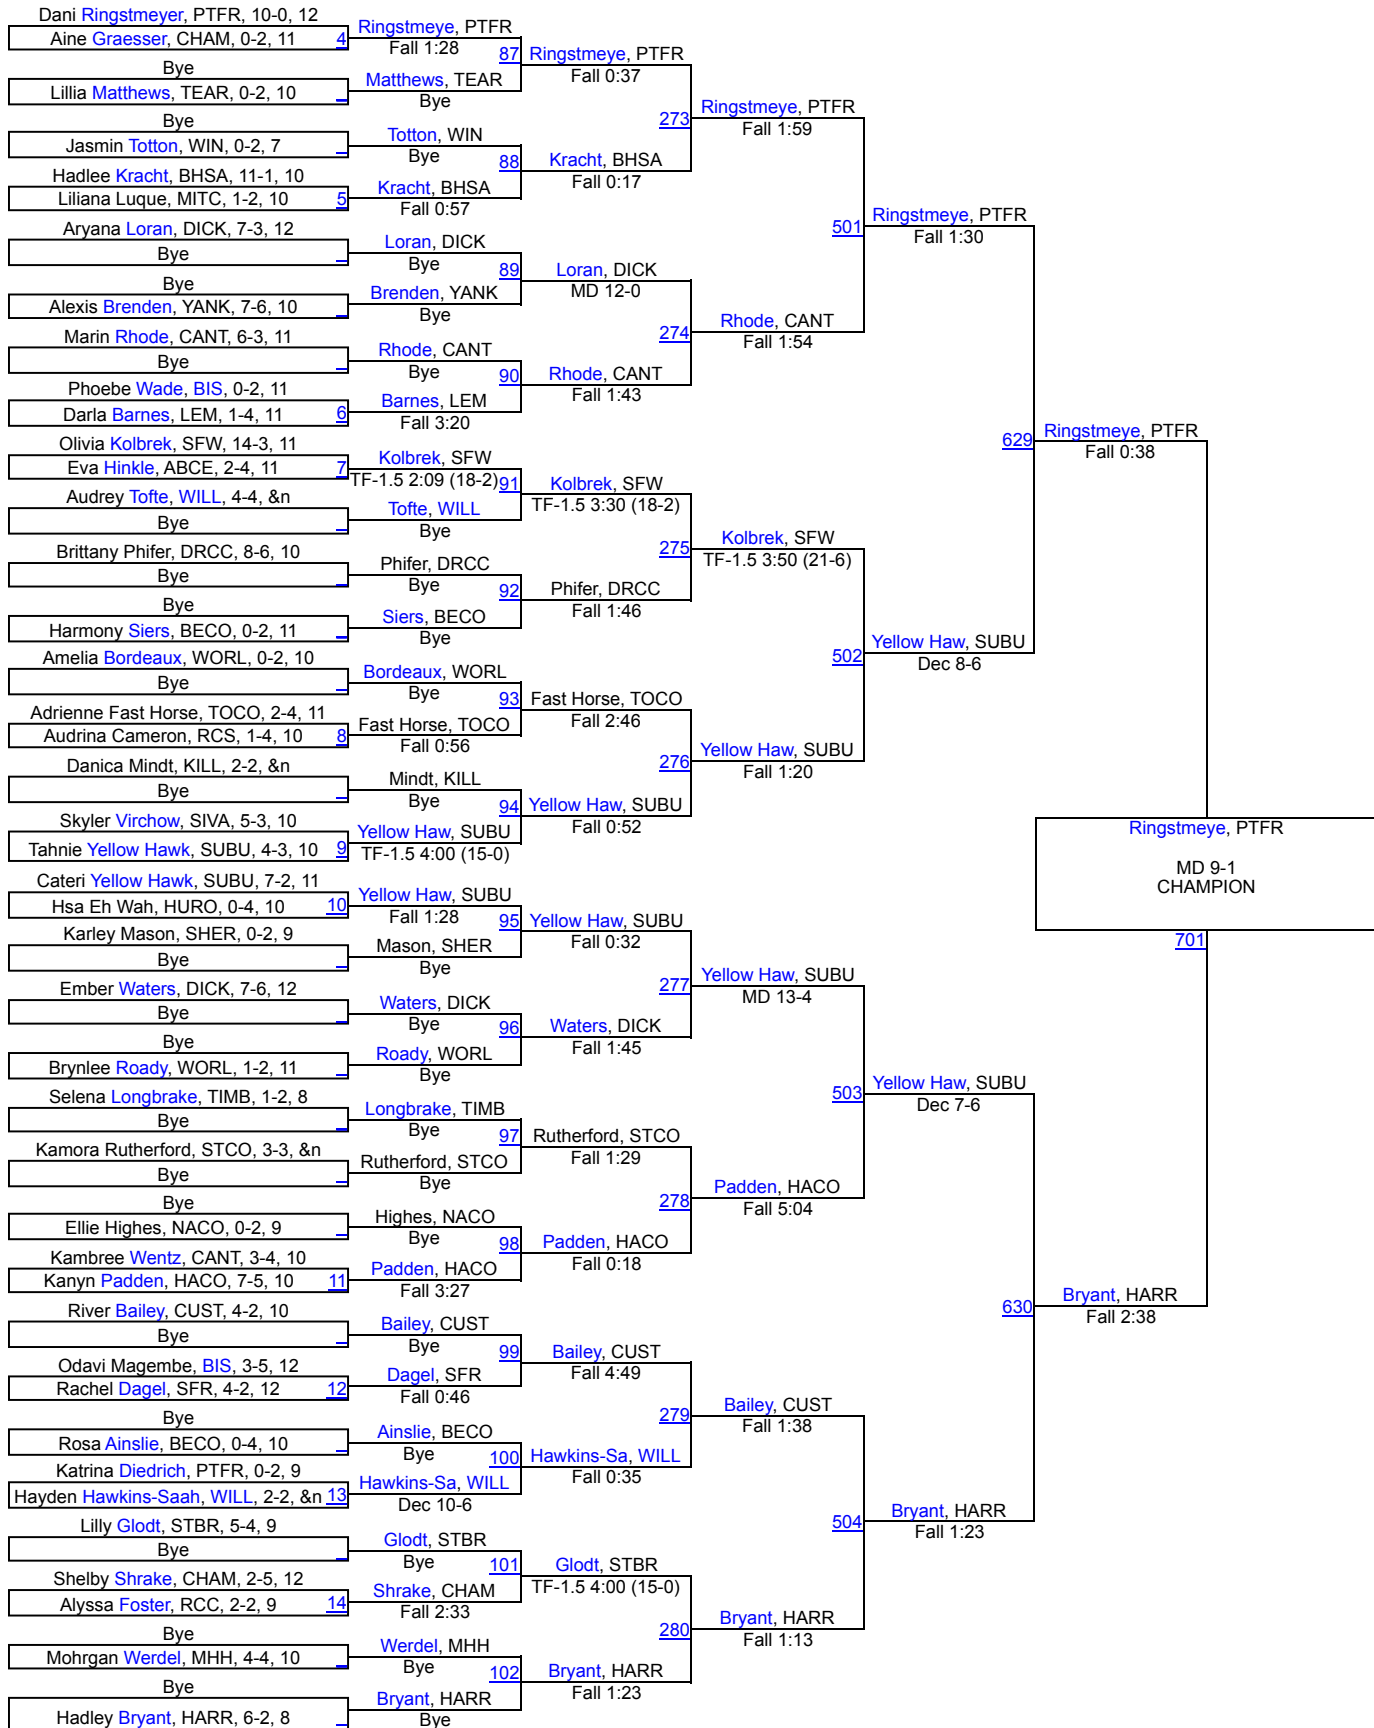

1 Pierre T.F. Riggs	200.5
2 Bismarck	178.5
3 Canton	156
4 Watertown	143.5
5 Dickinson	138
5 Harrisburg	138
7 Spearfish	108
8 Aberdeen Central	105.5
9 Custer	92.5
10 Bon Homme/Scotland/Avon	92
11 Rapid City Stevens	90
11 Sheridan	90
13 Rapid City Central	86.5
14 Williston	86
15 Sturgis Brown	80.5
16 Belle Fourche	67
17 Sioux Falls Jefferson	64.5
18 Sioux Valley	56.5
19 Natrona County	55
20 Lemmon	54.5
21 Mitchell	54
22 Stanley County	46.5
23 Sioux Falls Washington	41.5
24 Huron	41
24 Yankton	41
26 Bennett County	40.5
27 Miller/Highmore-Harold	40
28 Worland	36
29 Douglas/Rapid City Christian/New Underwood	34.5
30 Lead-Deadwood	33.5
31 Sully Buttes	31.5
32 Killdeer	31
33 Hot Springs	28
34 Sioux Falls Roosevelt	25
34 Thunder Basin High School	25
36 Groton Area	24
37 Beresford/Alcester-Hudson	23
37 St. Thomas More	23
39 West Central	22
40 Watford City	19

41 Harding County	18
42 Todd County	17
43 Tea Area	14.5
44 Winner	13
45 Sioux Falls Lincoln	10
46 Bowman County/Beach	9
46 Hettinger/Scranton	9
48 Timber Lake	8
49 Chamberlain	4
50 Buffalo	0

Rapid City GIRLS Invitational

100

Rapid City GIRLS Invitational

107

Rapid City GIRLS Invitational

114

Rapid City GIRLS Invitational

120

Rapid City GIRLS Invitational

126

Rapid City GIRLS Invitational

132

Rapid City GIRLS Invitational

Barro, STBR

Ziegler, UNat

PARR, IUS

138