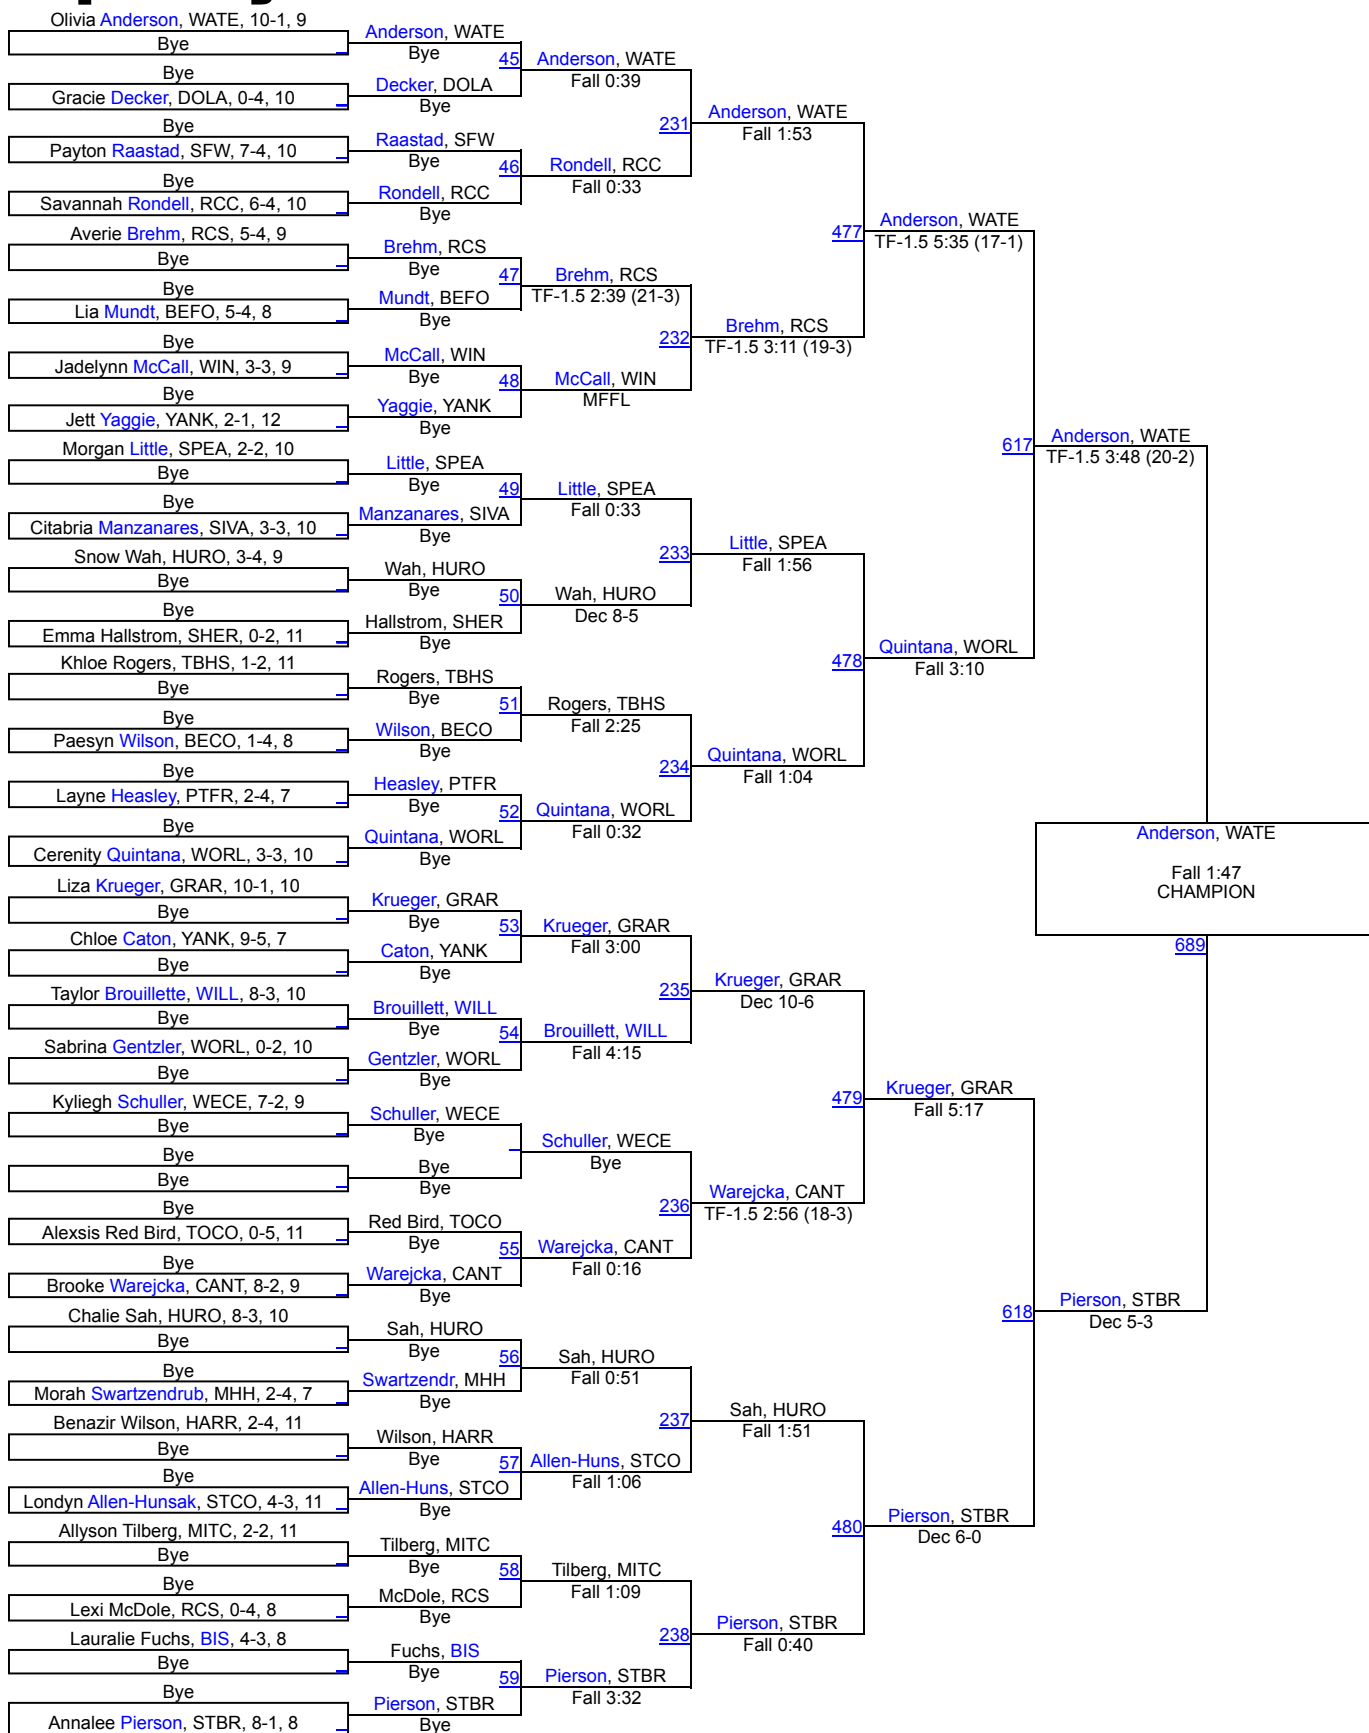

1 Pierre T.F. Riggs	200.5
2 Bismarck	178.5
3 Canton	156
4 Watertown	143.5
5 Dickinson	138
5 Harrisburg	138
7 Spearfish	108
8 Aberdeen Central	105.5
9 Custer	92.5
10 Bon Homme/Scotland/Avon	92
11 Rapid City Stevens	90
11 Sheridan	90
13 Rapid City Central	86.5
14 Williston	86
15 Sturgis Brown	80.5
16 Belle Fourche	67
17 Sioux Falls Jefferson	64.5
18 Sioux Valley	56.5
19 Natrona County	55
20 Lemmon	54.5
21 Mitchell	54
22 Stanley County	46.5
23 Sioux Falls Washington	41.5
24 Huron	41
24 Yankton	41
26 Bennett County	40.5
27 Miller/Highmore-Harold	40
28 Worland	36
29 Douglas/Rapid City Christian/New Underwood	34.5
30 Lead-Deadwood	33.5
31 Sully Buttes	31.5
32 Killdeer	31
33 Hot Springs	28
34 Sioux Falls Roosevelt	25
34 Thunder Basin High School	25
36 Groton Area	24
37 Beresford/Alcester-Hudson	23
37 St. Thomas More	23
39 West Central	22
40 Watford City	19

41 Harding County	18
42 Todd County	17
43 Tea Area	14.5
44 Winner	13
45 Sioux Falls Lincoln	10
46 Bowman County/Beach	9
46 Hettinger/Scranton	9
48 Timber Lake	8
49 Chamberlain	4
50 Buffalo	0

Rapid City GIRLS Invitational

100

Rapid City GIRLS Invitational

107

Rapid City GIRLS Invitational

114

Rapid City GIRLS Invitational

120

Rapid City GIRLS Invitational

Rapid City GIRLS Invitational

145

Rapid City GIRLS Invitational

152

Rapid City GIRLS Invitational

165

Rapid City GIRLS Invitational

185