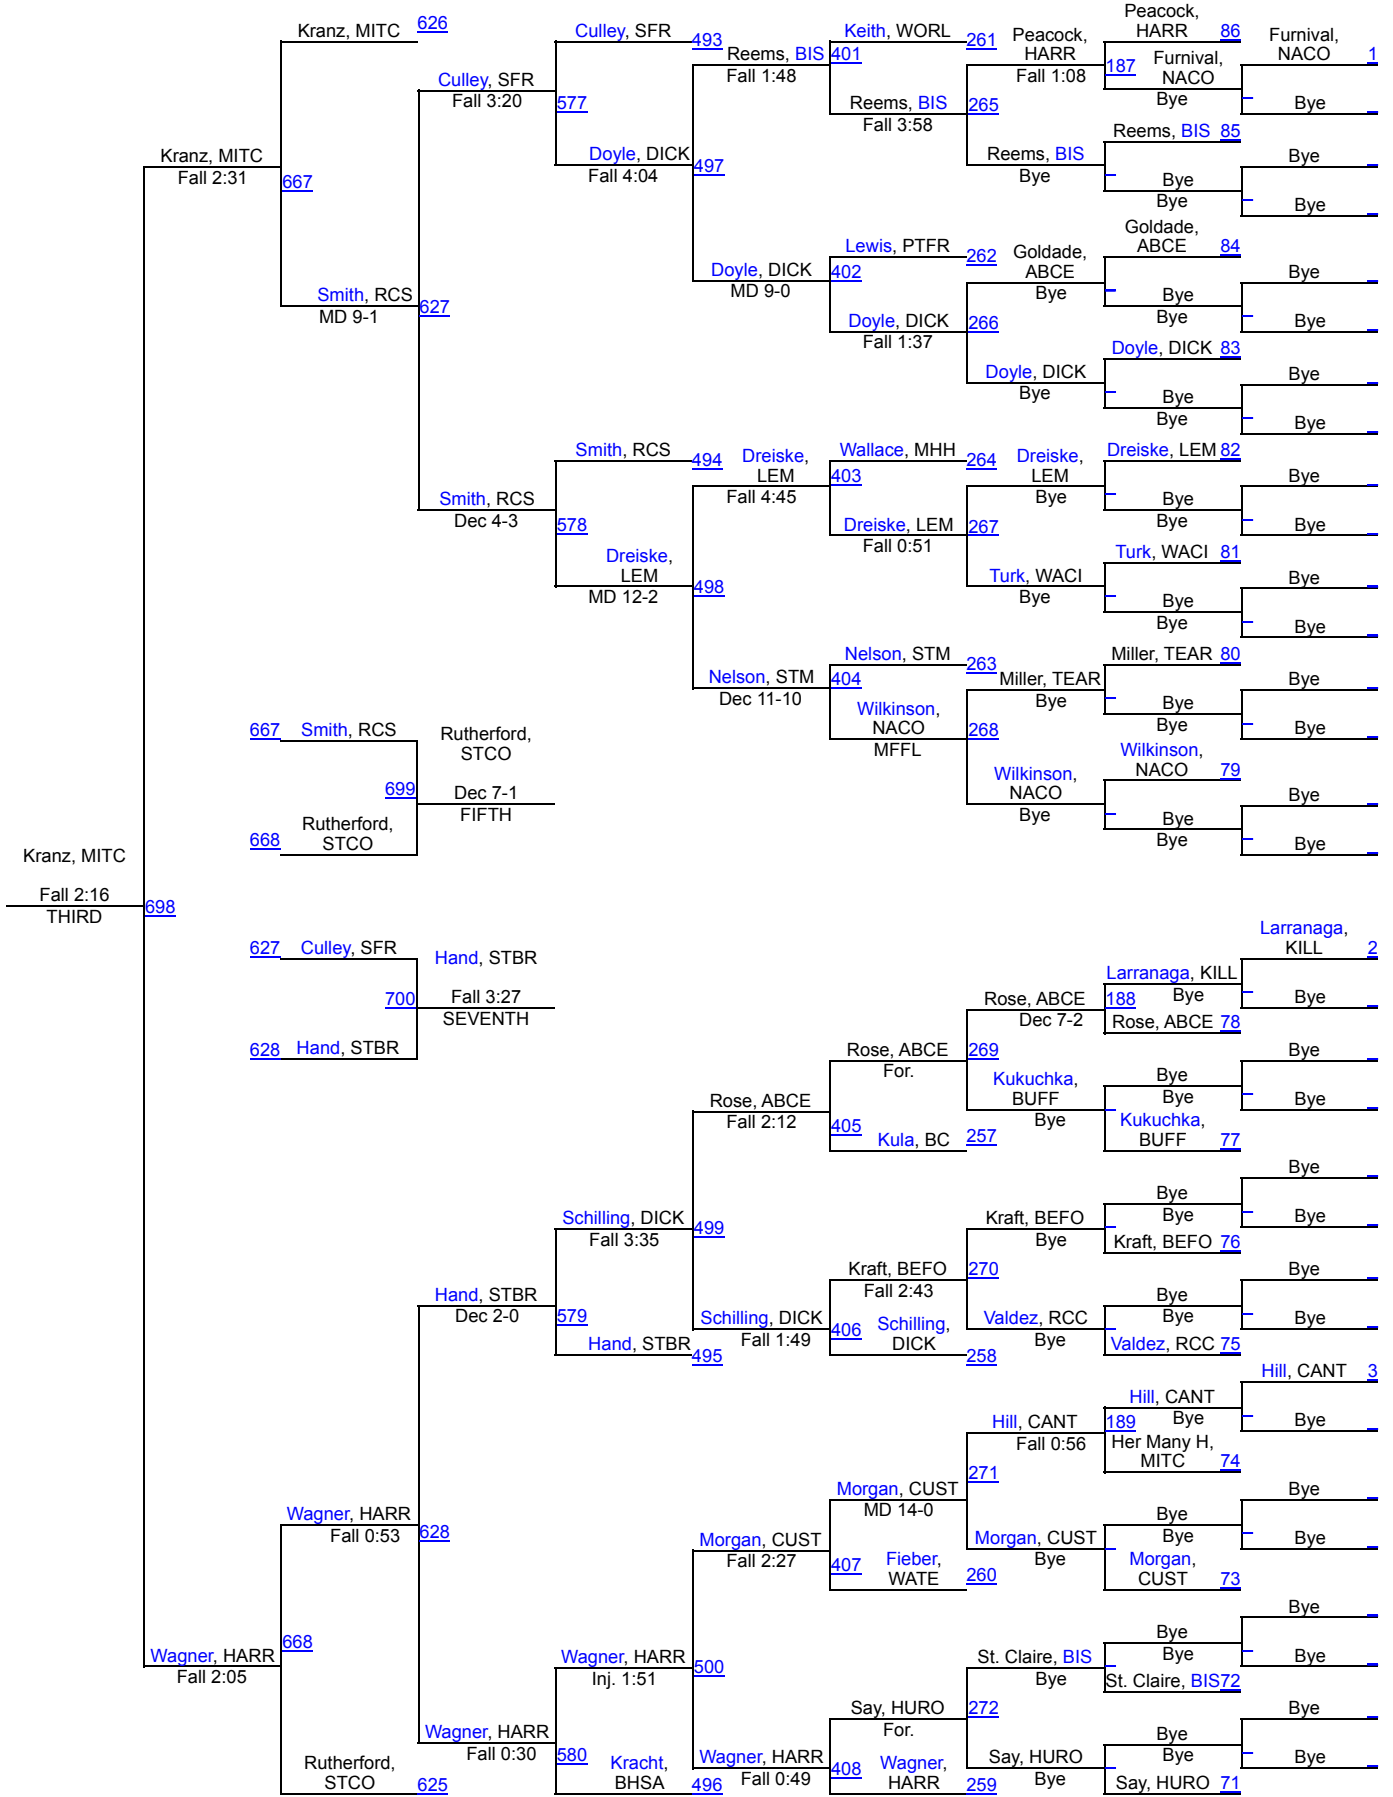

1 Pierre T.F. Riggs	200.5
2 Bismarck	178.5
3 Canton	156
4 Watertown	143.5
5 Dickinson	138
5 Harrisburg	138
7 Spearfish	108
8 Aberdeen Central	105.5
9 Custer	92.5
10 Bon Homme/Scotland/Avon	92
11 Rapid City Stevens	90
11 Sheridan	90
13 Rapid City Central	86.5
14 Williston	86
15 Sturgis Brown	80.5
16 Belle Fourche	67
17 Sioux Falls Jefferson	64.5
18 Sioux Valley	56.5
19 Natrona County	55
20 Lemmon	54.5
21 Mitchell	54
22 Stanley County	46.5
23 Sioux Falls Washington	41.5
24 Huron	41
24 Yankton	41
26 Bennett County	40.5
27 Miller/Highmore-Harold	40
28 Worland	36
29 Douglas/Rapid City Christian/New Underwood	34.5
30 Lead-Deadwood	33.5
31 Sully Buttes	31.5
32 Killdeer	31
33 Hot Springs	28
34 Sioux Falls Roosevelt	25
34 Thunder Basin High School	25
36 Groton Area	24
37 Beresford/Alcester-Hudson	23
37 St. Thomas More	23
39 West Central	22
40 Watford City	19

41 Harding County	18
42 Todd County	17
43 Tea Area	14.5
44 Winner	13
45 Sioux Falls Lincoln	10
46 Bowman County/Beach	9
46 Hettinger/Scranton	9
48 Timber Lake	8
49 Chamberlain	4
50 Buffalo	0

Rapid City GIRLS Invitational

100

Rapid City GIRLS Invitational

107

Rapid City GIRLS Invitational

114

Rapid City GIRLS Invitational

120

Rapid City GIRLS Invitational

126

Rapid City GIRLS Invitational

132

Rapid City GIRLS Invitational

Barro, STBR

Ziegler, UNat

PARR, IUS

138