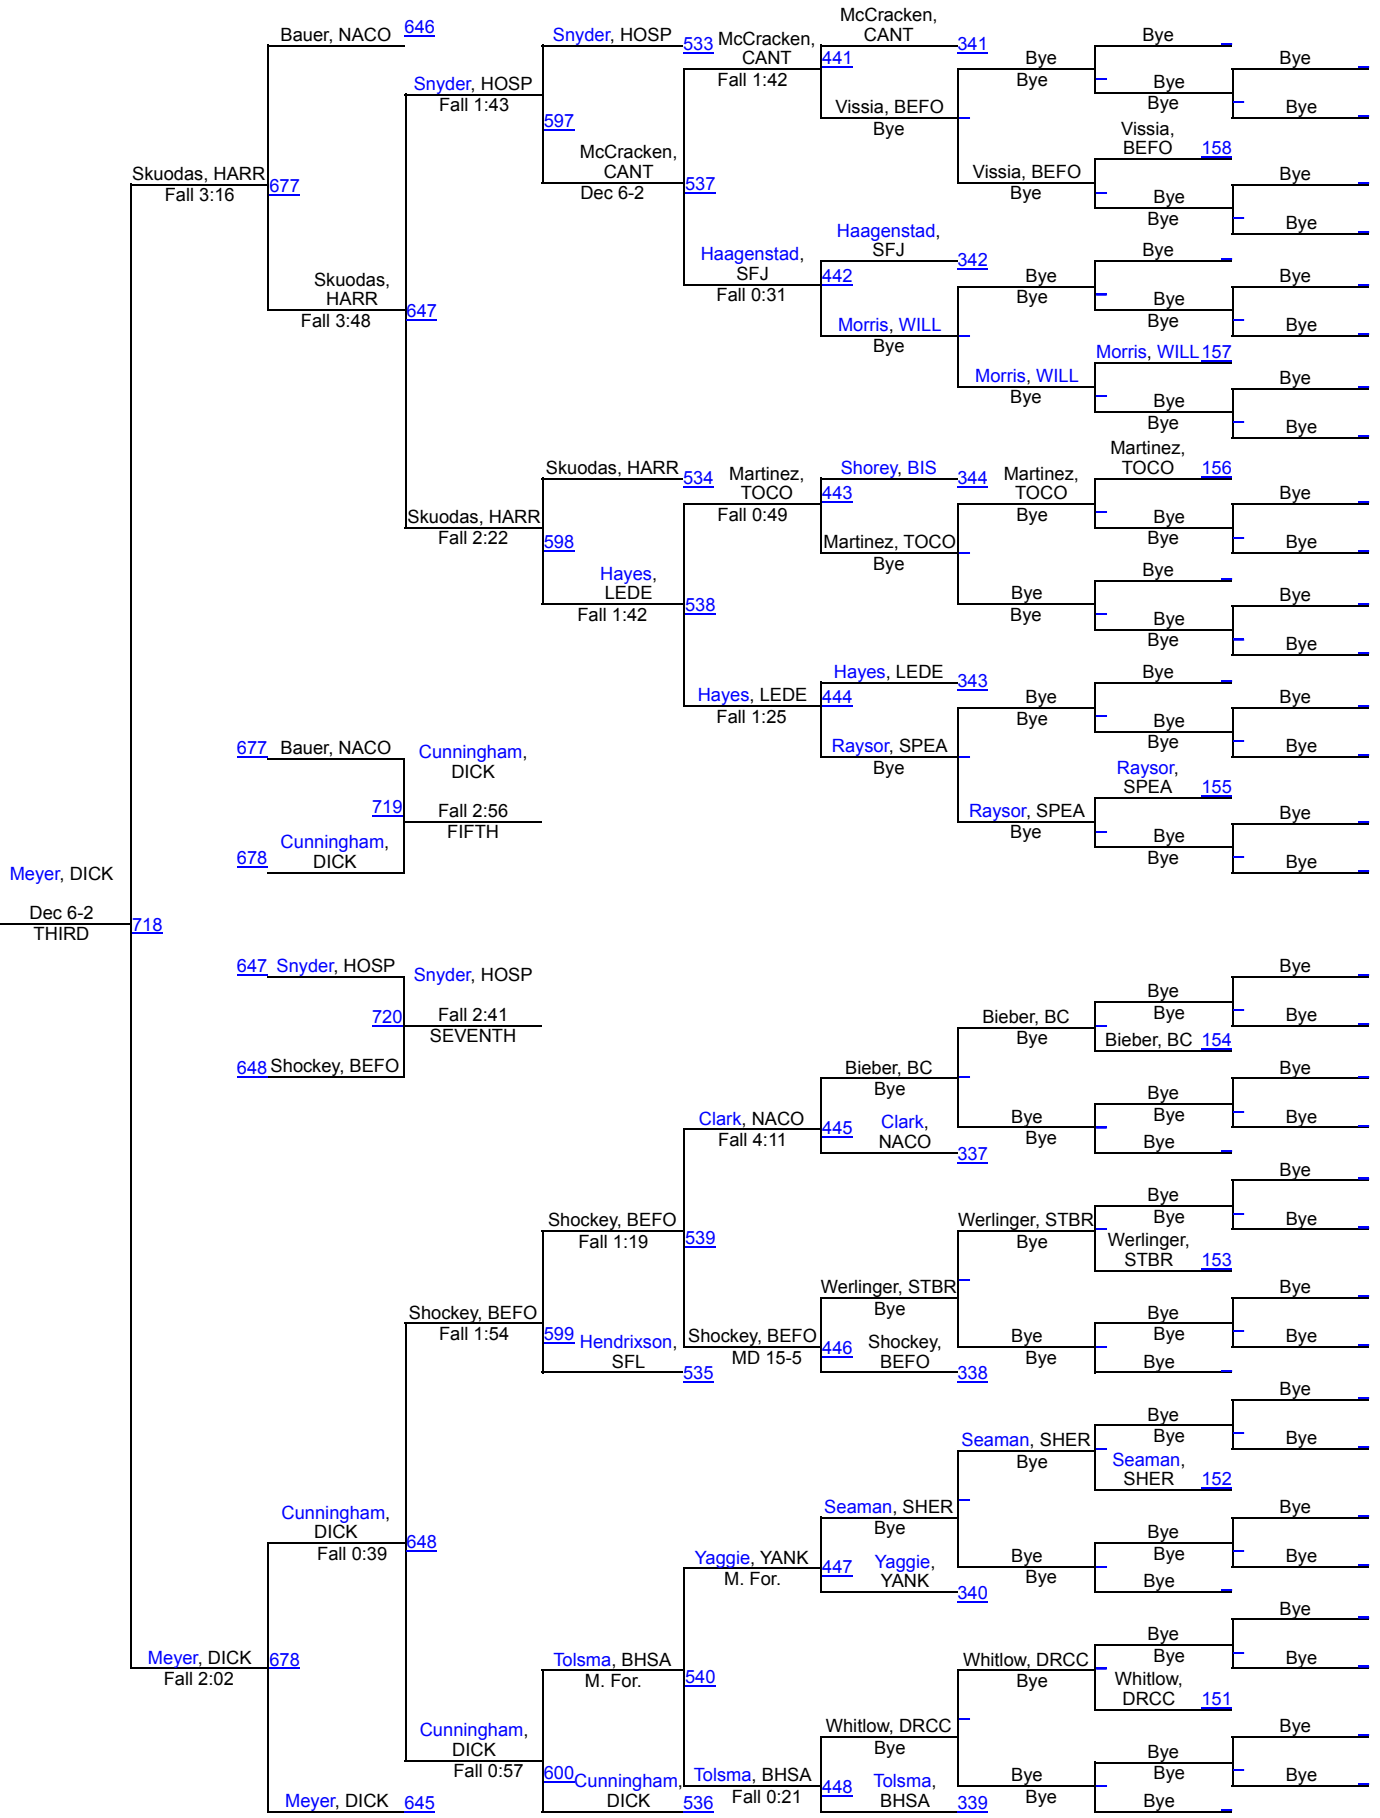

1 Pierre T.F. Riggs	200.5
2 Bismarck	178.5
3 Canton	156
4 Watertown	143.5
5 Dickinson	138
5 Harrisburg	138
7 Spearfish	108
8 Aberdeen Central	105.5
9 Custer	92.5
10 Bon Homme/Scotland/Avon	92
11 Rapid City Stevens	90
11 Sheridan	90
13 Rapid City Central	86.5
14 Williston	86
15 Sturgis Brown	80.5
16 Belle Fourche	67
17 Sioux Falls Jefferson	64.5
18 Sioux Valley	56.5
19 Natrona County	55
20 Lemmon	54.5
21 Mitchell	54
22 Stanley County	46.5
23 Sioux Falls Washington	41.5
24 Huron	41
24 Yankton	41
26 Bennett County	40.5
27 Miller/Highmore-Harold	40
28 Worland	36
29 Douglas/Rapid City Christian/New Underwood	34.5
30 Lead-Deadwood	33.5
31 Sully Buttes	31.5
32 Killdeer	31
33 Hot Springs	28
34 Sioux Falls Roosevelt	25
34 Thunder Basin High School	25
36 Groton Area	24
37 Beresford/Alcester-Hudson	23
37 St. Thomas More	23
39 West Central	22
40 Watford City	19

41 Harding County	18
42 Todd County	17
43 Tea Area	14.5
44 Winner	13
45 Sioux Falls Lincoln	10
46 Bowman County/Beach	9
46 Hettinger/Scranton	9
48 Timber Lake	8
49 Chamberlain	4
50 Buffalo	0

Rapid City GIRLS Invitational

100

Rapid City GIRLS Invitational

107

Rapid City GIRLS Invitational

114

Rapid City GIRLS Invitational

120

Rapid City GIRLS Invitational

Rapid City GIRLS Invitational

145

Rapid City GIRLS Invitational

152

Rapid City GIRLS Invitational

165

Rapid City GIRLS Invitational

185