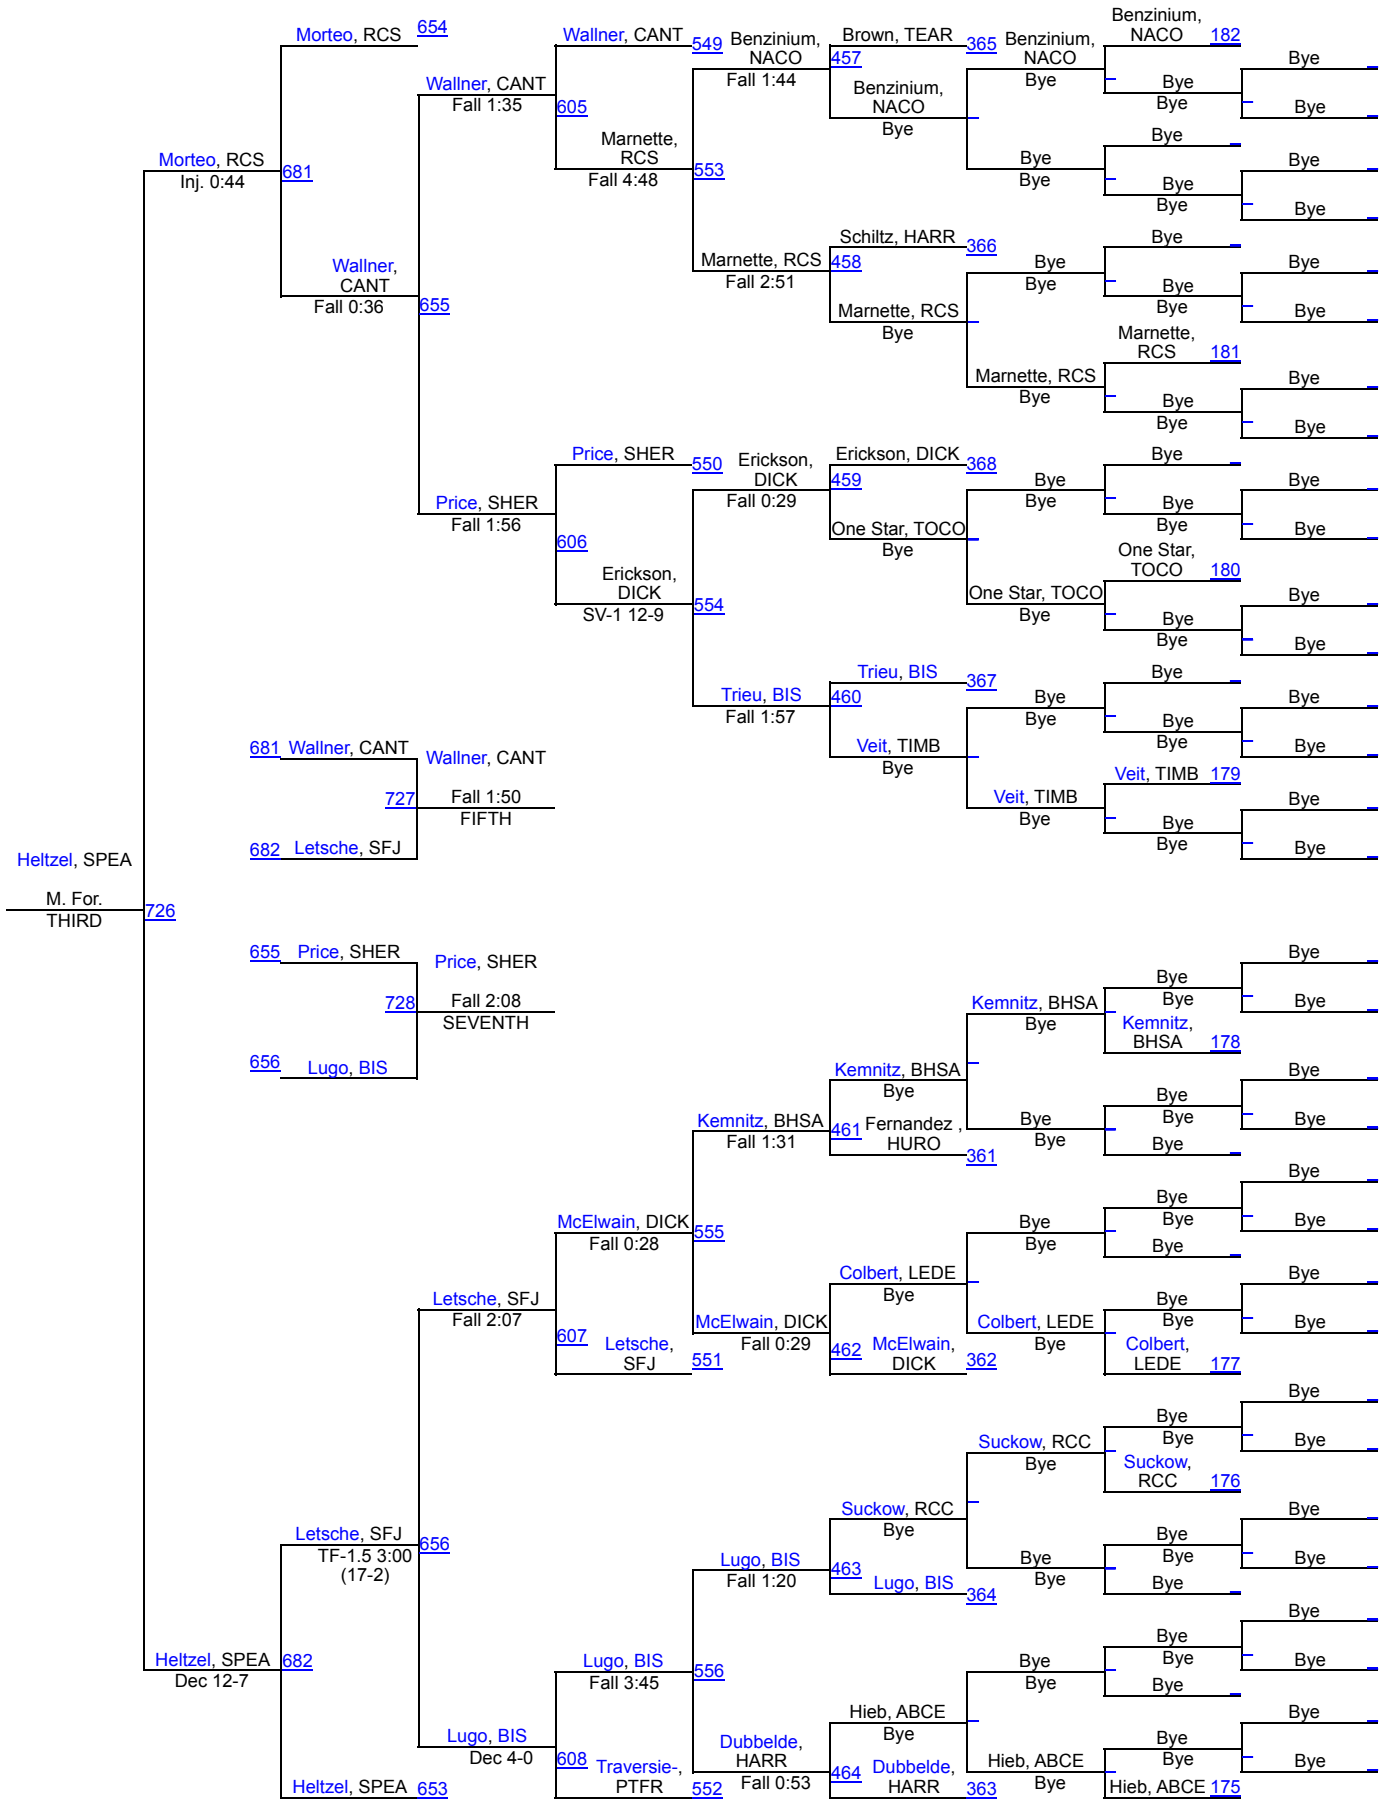

1 Pierre T.F. Riggs	200.5
2 Bismarck	178.5
3 Canton	156
4 Watertown	143.5
5 Dickinson	138
5 Harrisburg	138
7 Spearfish	108
8 Aberdeen Central	105.5
9 Custer	92.5
10 Bon Homme/Scotland/Avon	92
11 Rapid City Stevens	90
11 Sheridan	90
13 Rapid City Central	86.5
14 Williston	86
15 Sturgis Brown	80.5
16 Belle Fourche	67
17 Sioux Falls Jefferson	64.5
18 Sioux Valley	56.5
19 Natrona County	55
20 Lemmon	54.5
21 Mitchell	54
22 Stanley County	46.5
23 Sioux Falls Washington	41.5
24 Huron	41
24 Yankton	41
26 Bennett County	40.5
27 Miller/Highmore-Harold	40
28 Worland	36
29 Douglas/Rapid City Christian/New Underwood	34.5
30 Lead-Deadwood	33.5
31 Sully Buttes	31.5
32 Killdeer	31
33 Hot Springs	28
34 Sioux Falls Roosevelt	25
34 Thunder Basin High School	25
36 Groton Area	24
37 Beresford/Alcester-Hudson	23
37 St. Thomas More	23
39 West Central	22
40 Watford City	19

41 Harding County	18
42 Todd County	17
43 Tea Area	14.5
44 Winner	13
45 Sioux Falls Lincoln	10
46 Bowman County/Beach	9
46 Hettinger/Scranton	9
48 Timber Lake	8
49 Chamberlain	4
50 Buffalo	0

Rapid City GIRLS Invitational

100

Rapid City GIRLS Invitational

107

Rapid City GIRLS Invitational

114

Rapid City GIRLS Invitational

120

Rapid City GIRLS Invitational

Rapid City GIRLS Invitational

145

Rapid City GIRLS Invitational

152

Rapid City GIRLS Invitational

165

Rapid City GIRLS Invitational

185