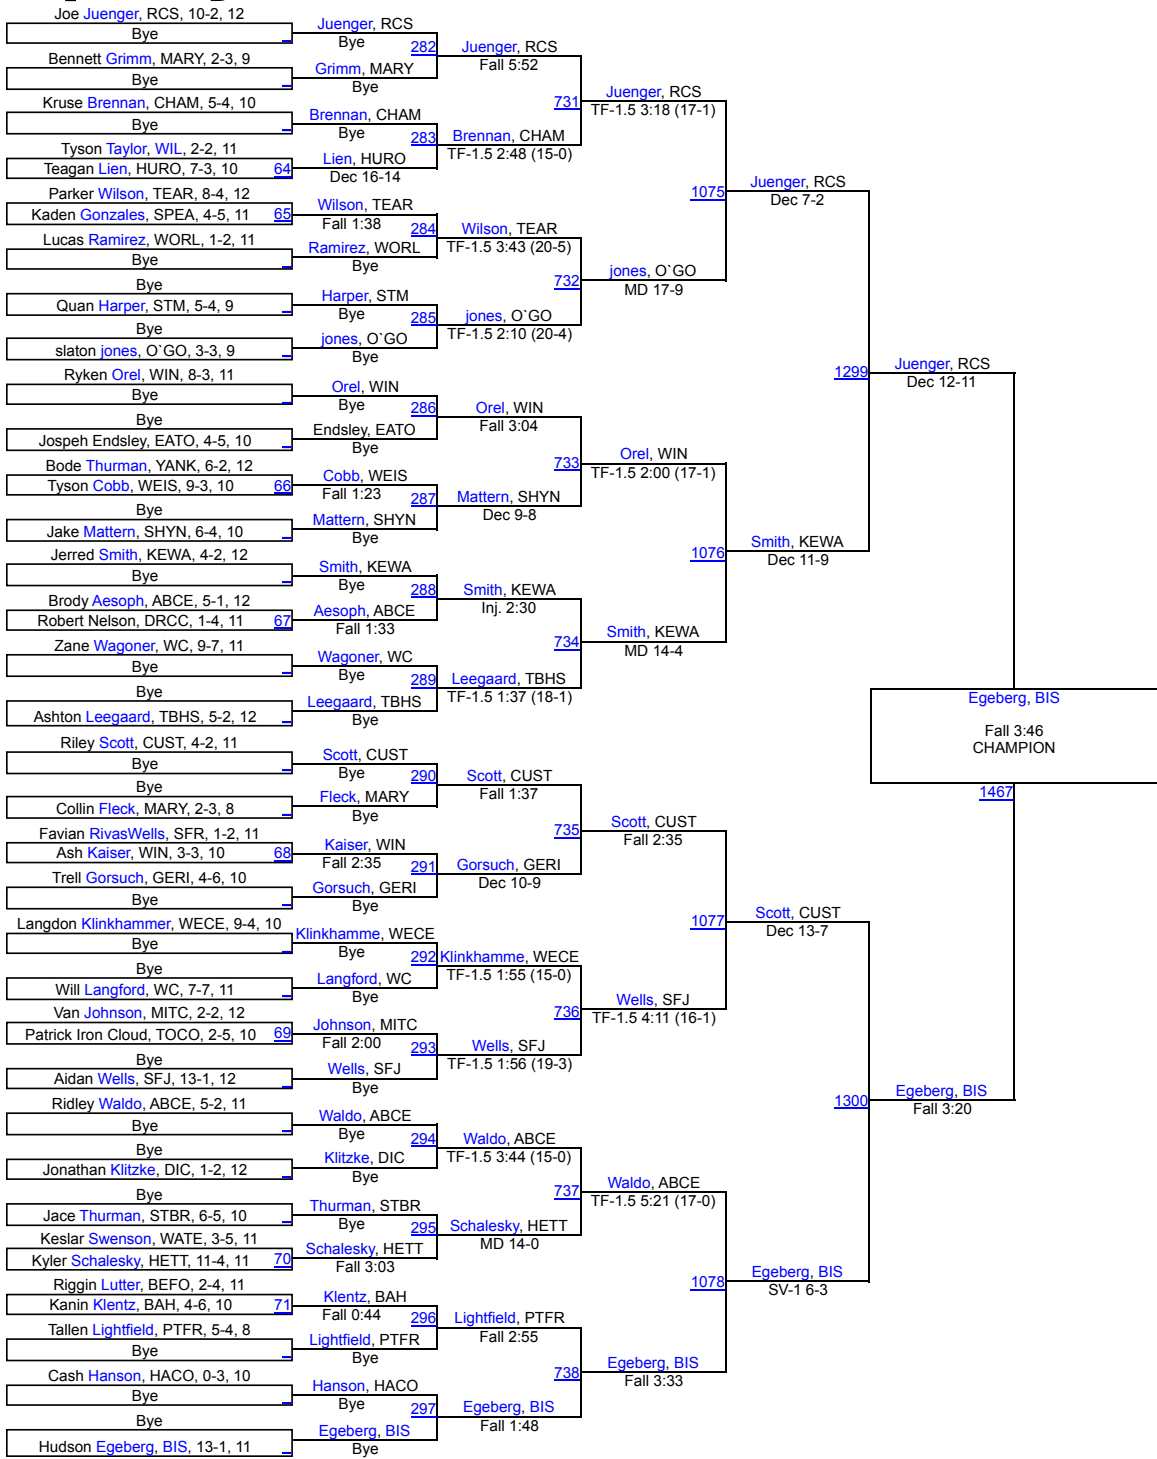

Rapid City Invitational

144