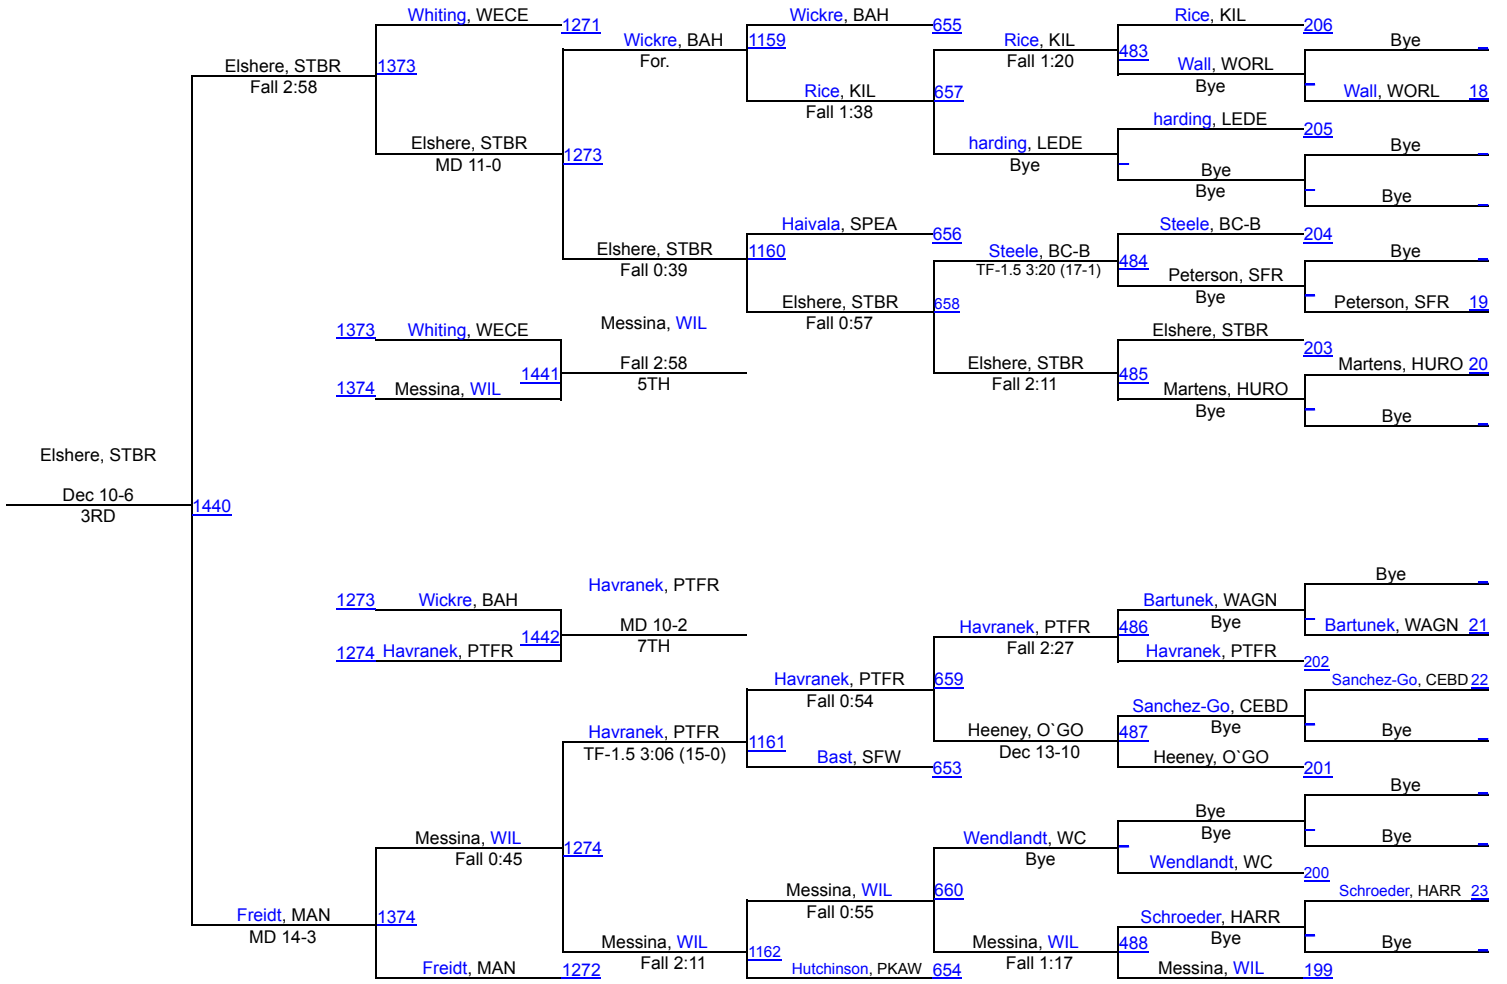

# Rapid City Invitational

120

# Rapid City Invitational

**JV 120**