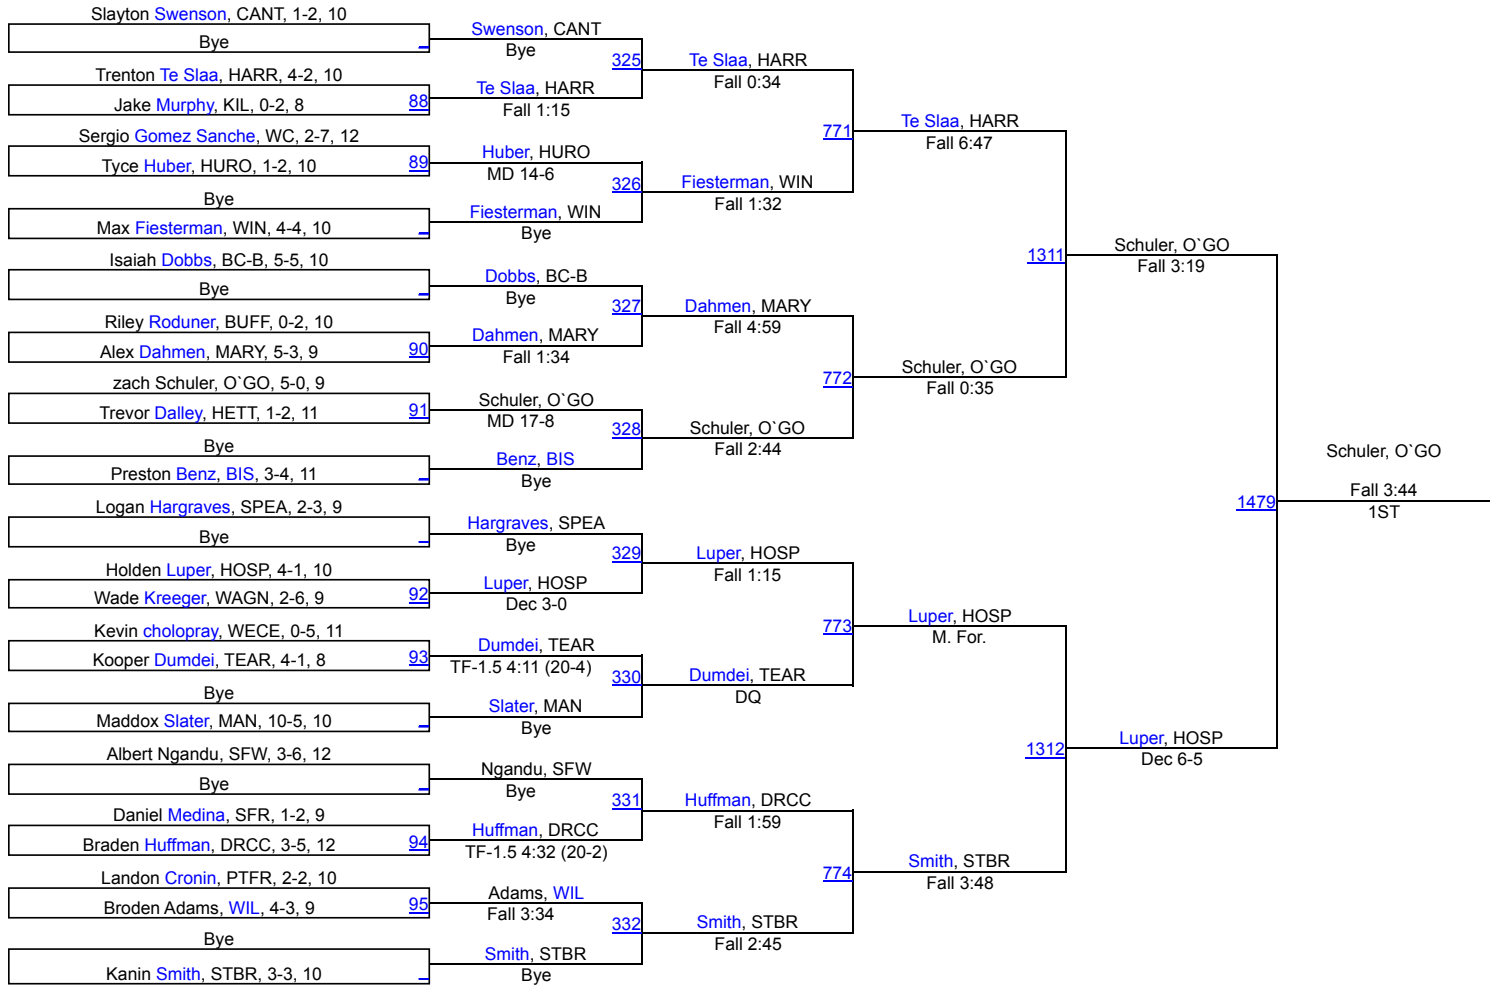

Rapid City Invitational

JV 150