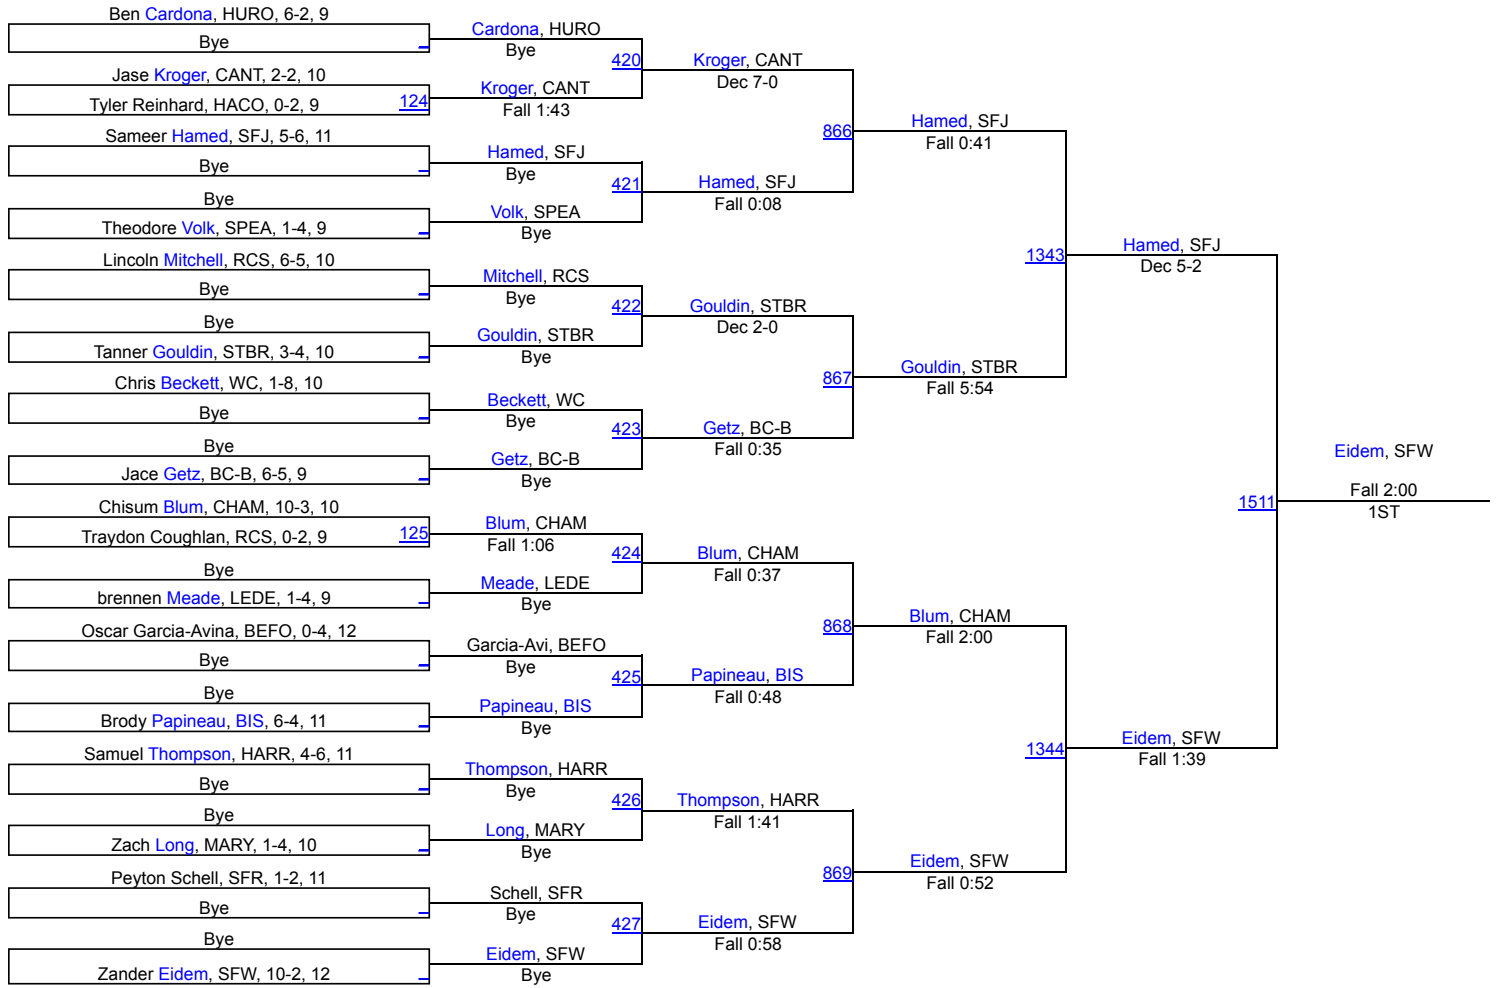

Rapid City Invitational

JV 190