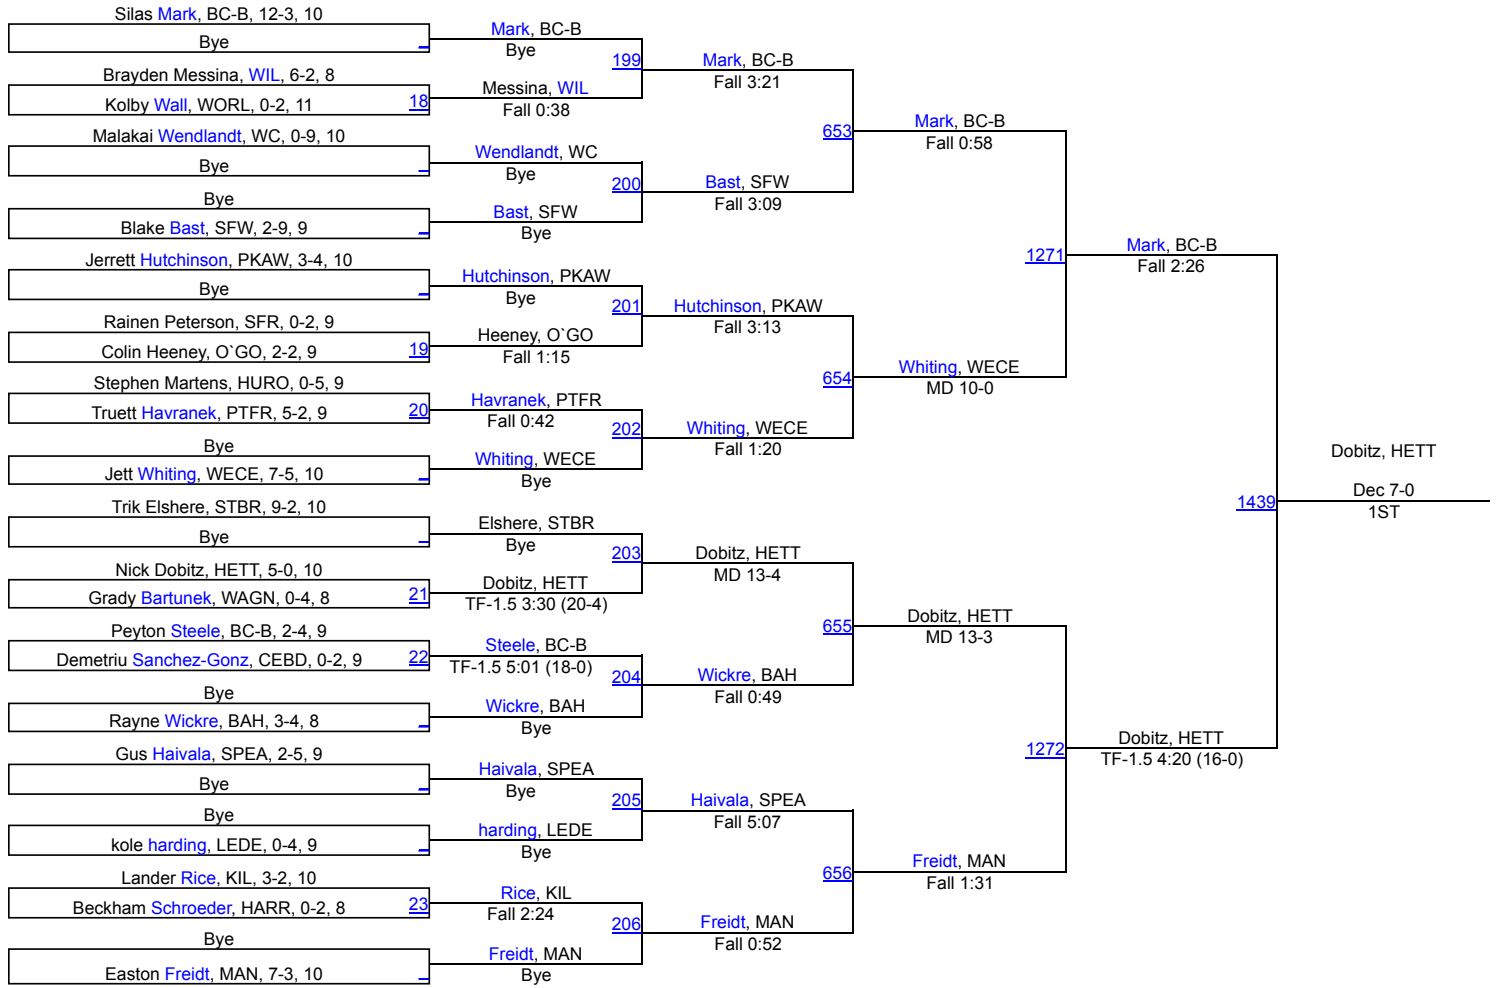

Rapid City Invitational

JV 120