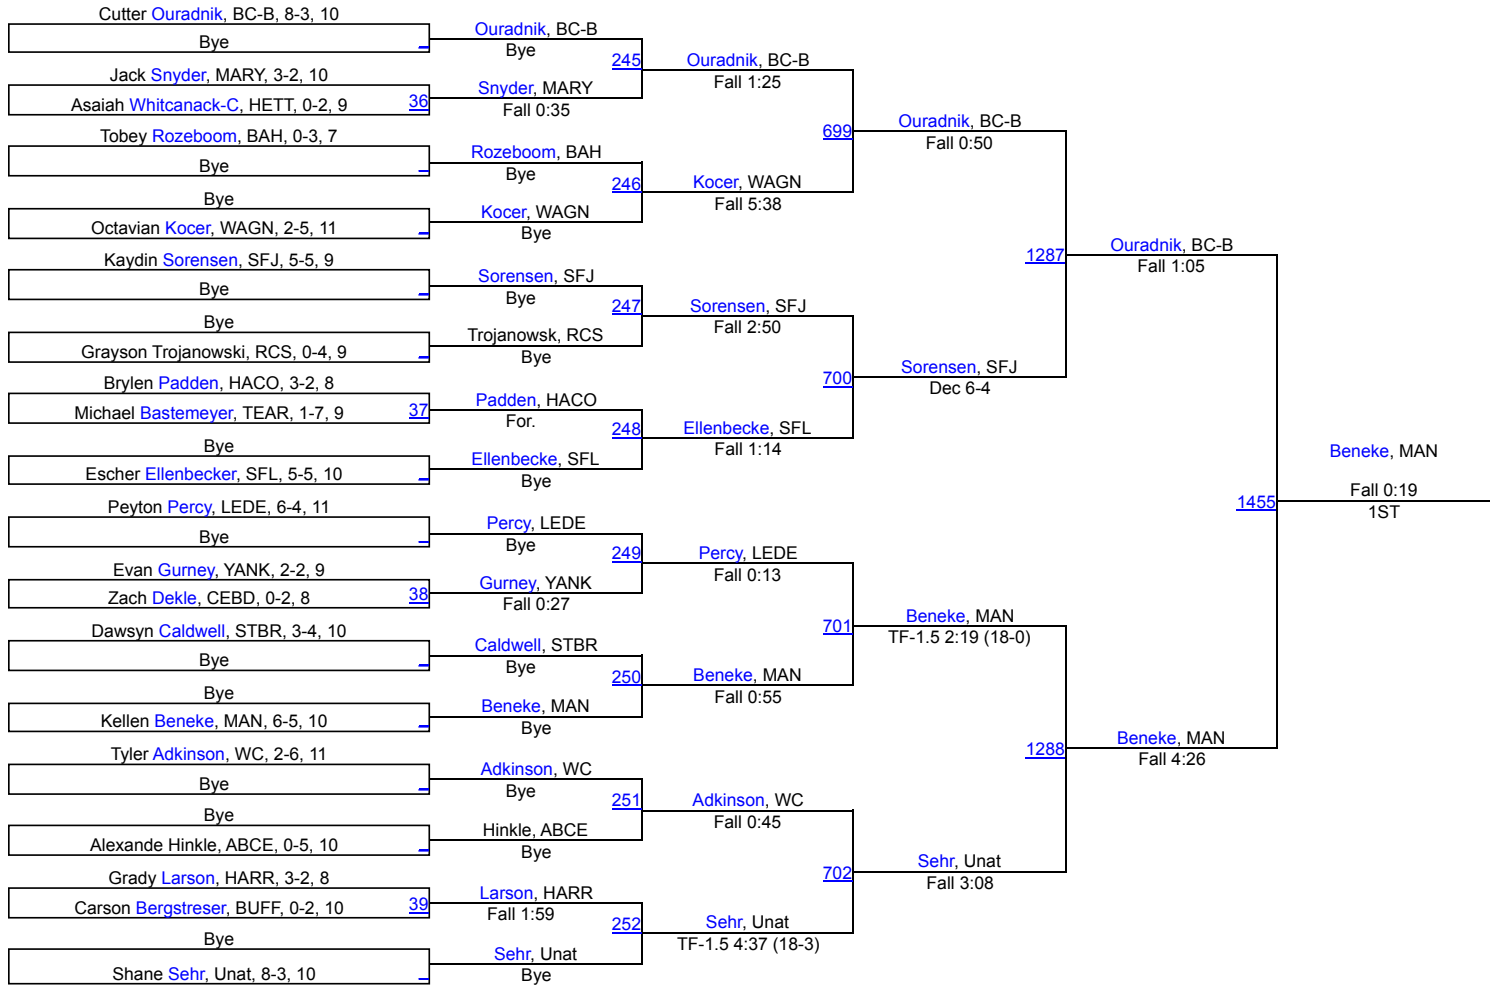

Rapid City Invitational

JV 132