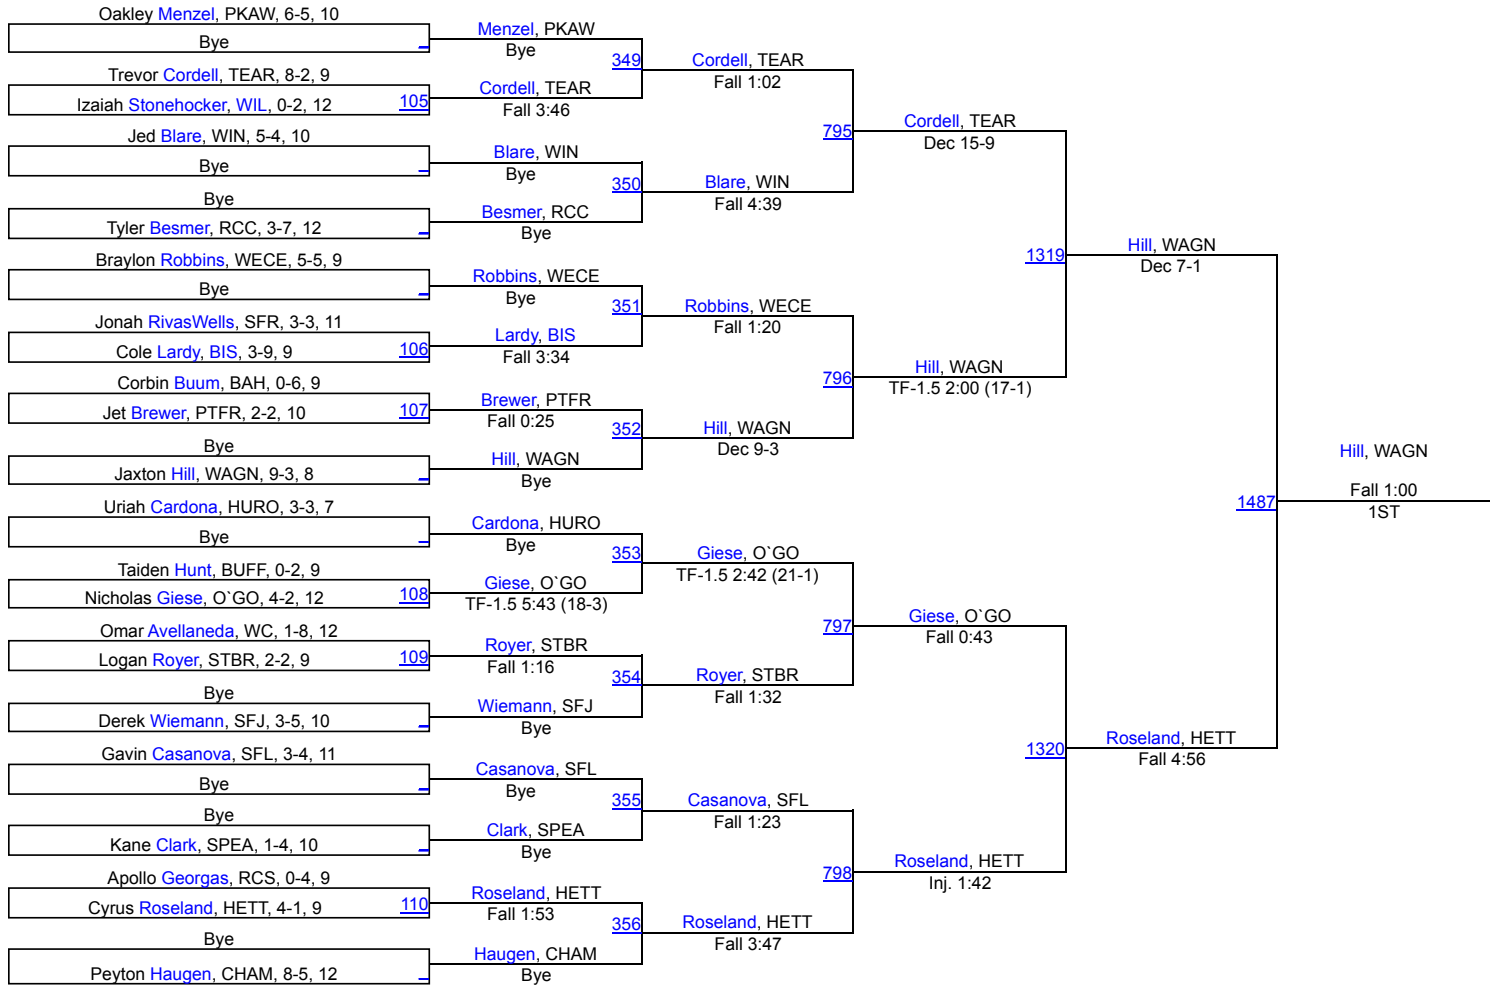

Rapid City Invitational

JV 157