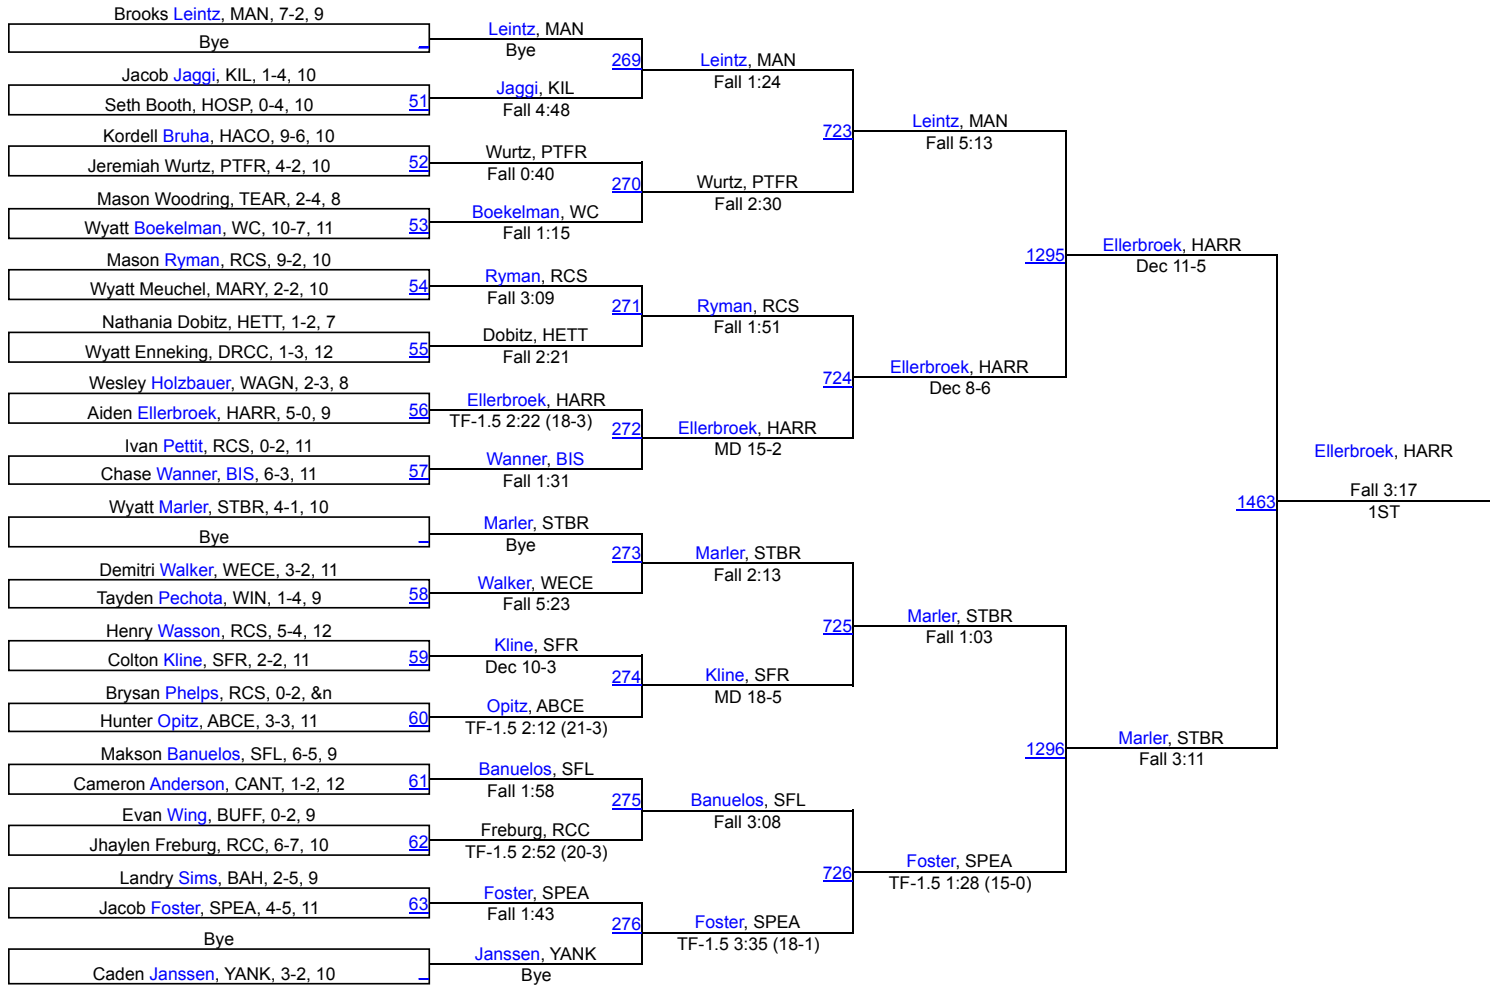

Rapid City Invitational

JV 138