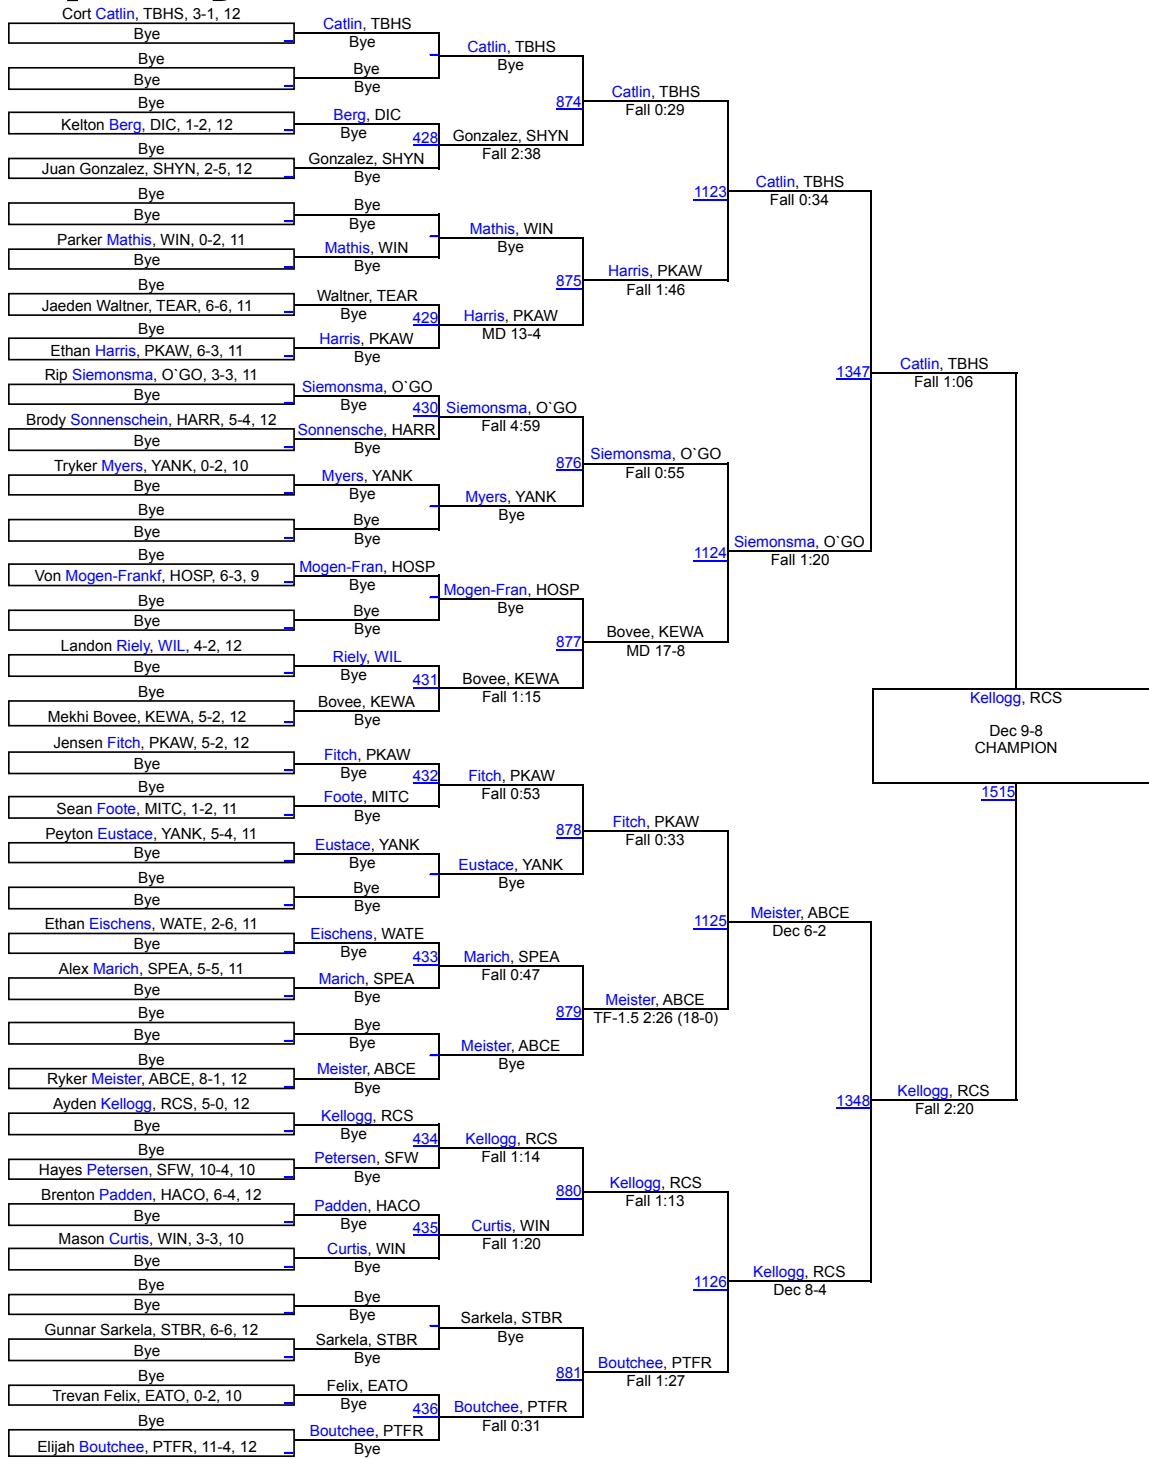

Rapid City Invitational

215