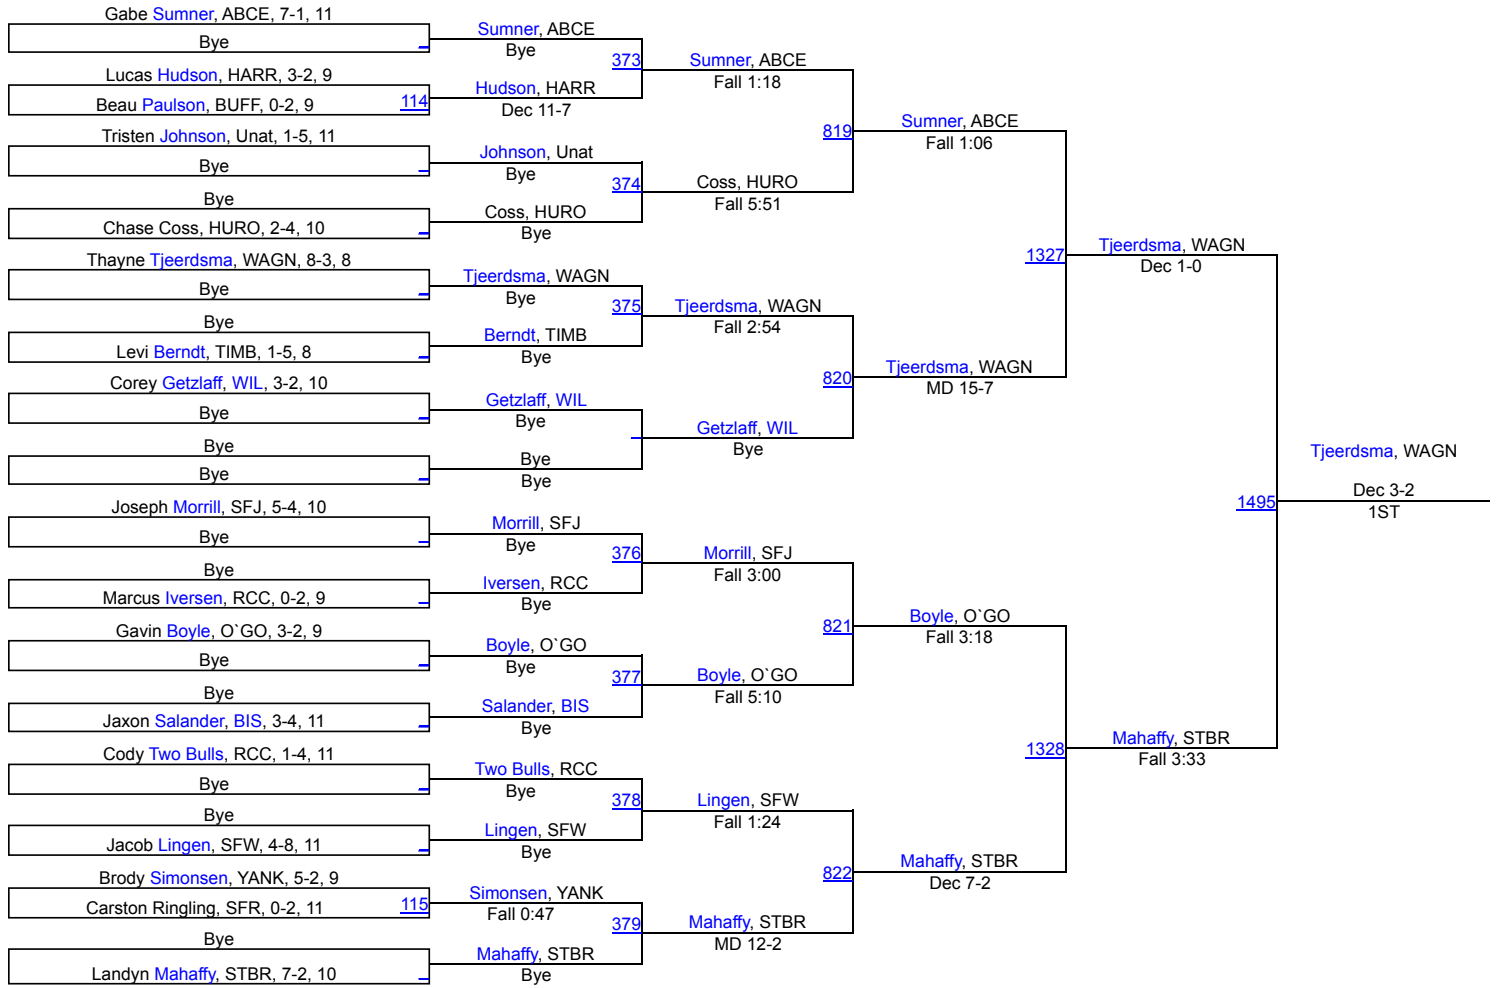

Rapid City Invitational

JV 165