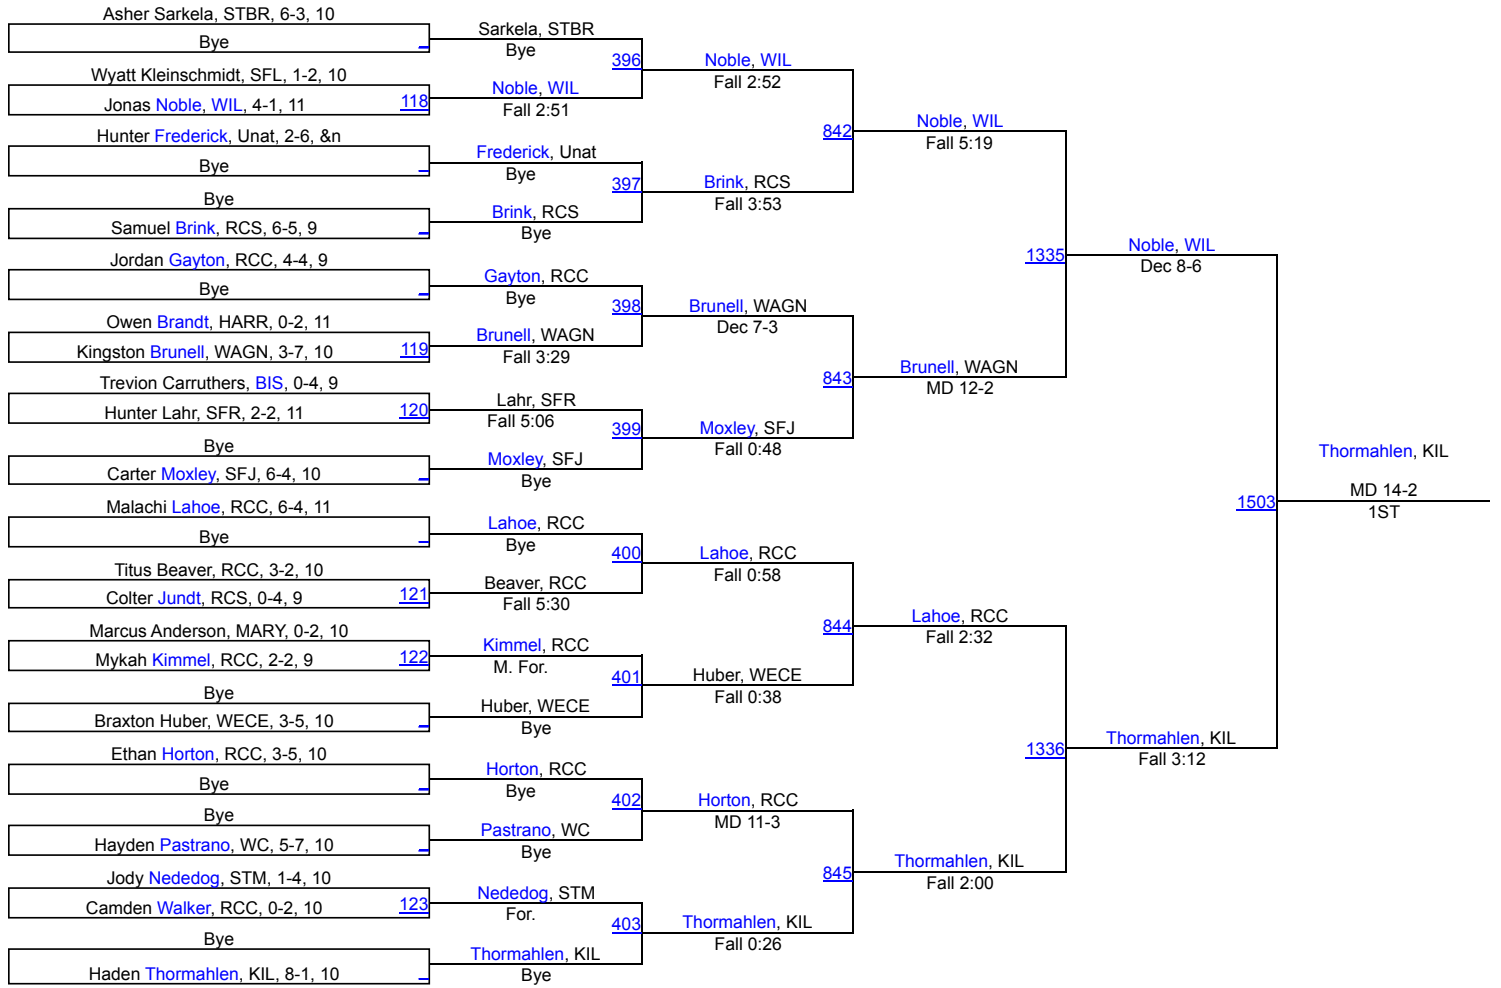

Rapid City Invitational

JV 175