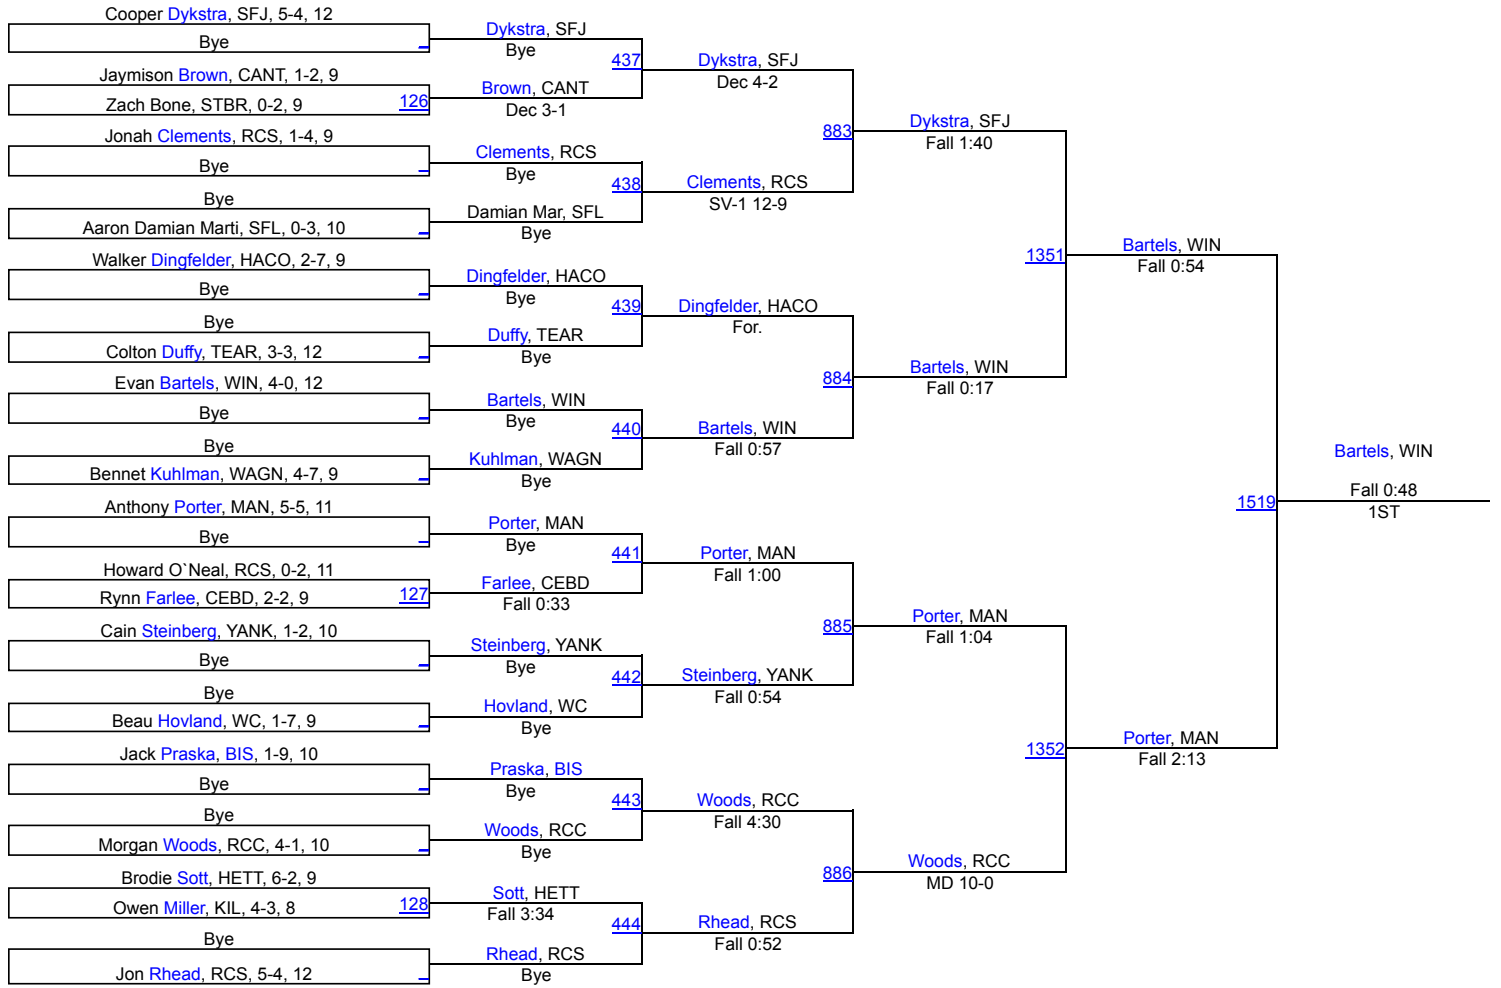

Rapid City Invitational

JV 215