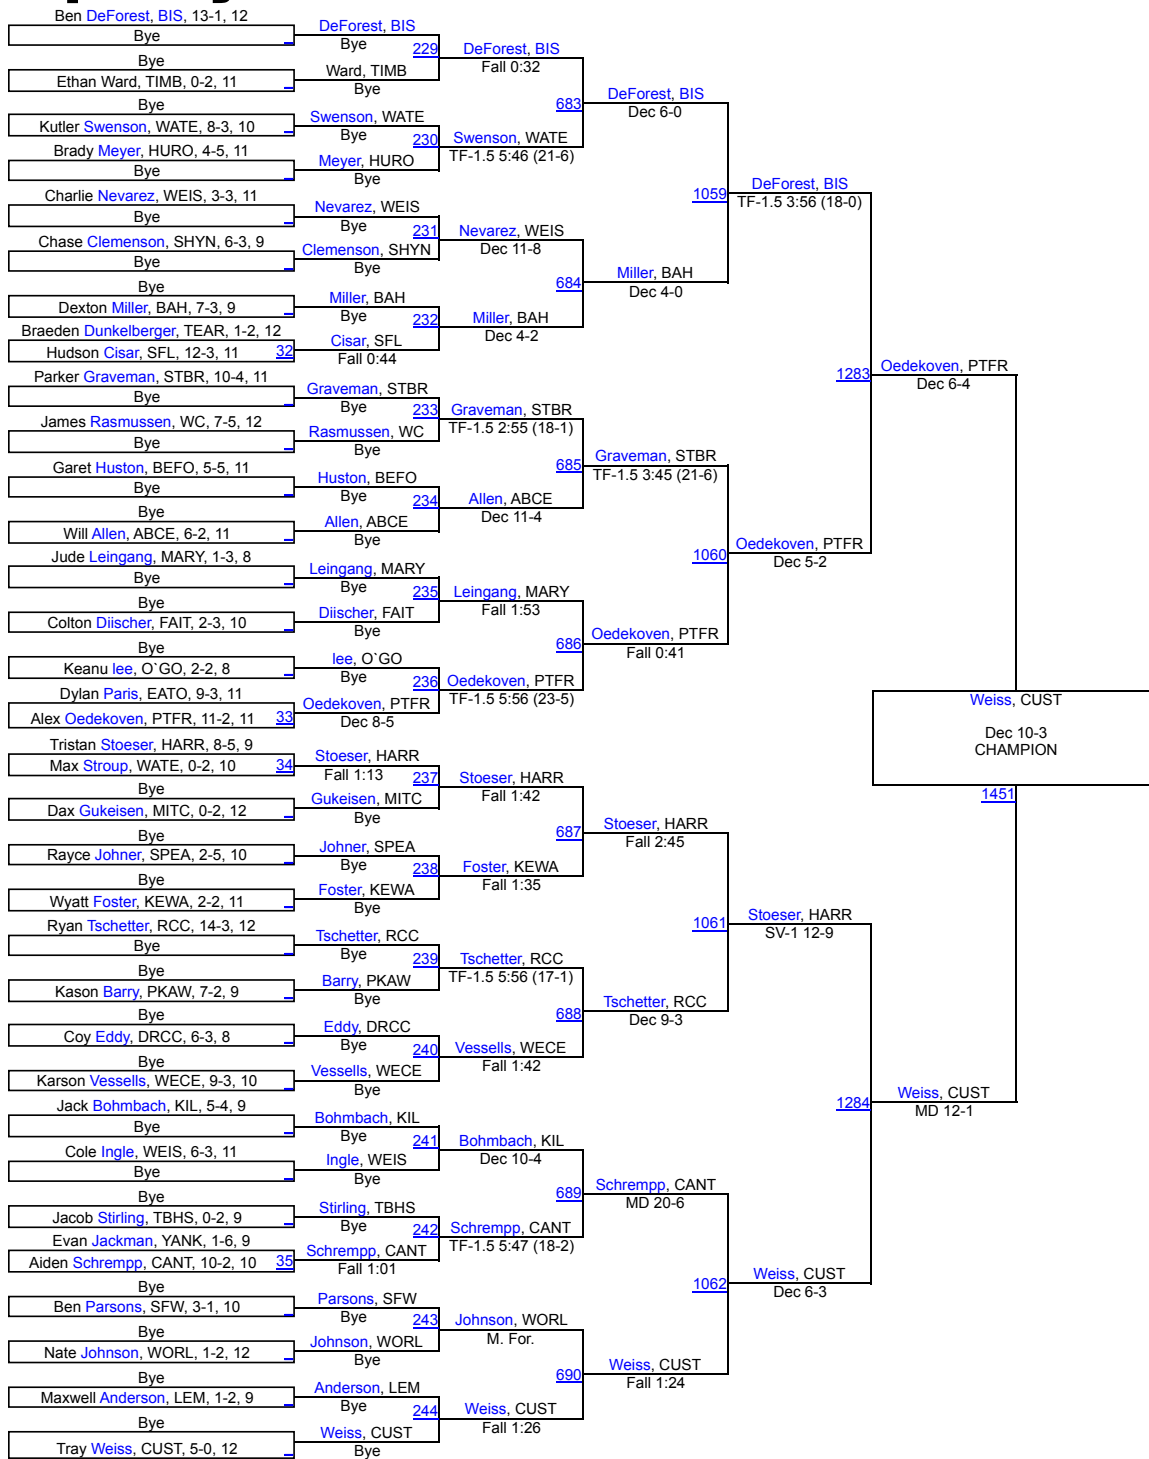

Rapid City Invitational

132