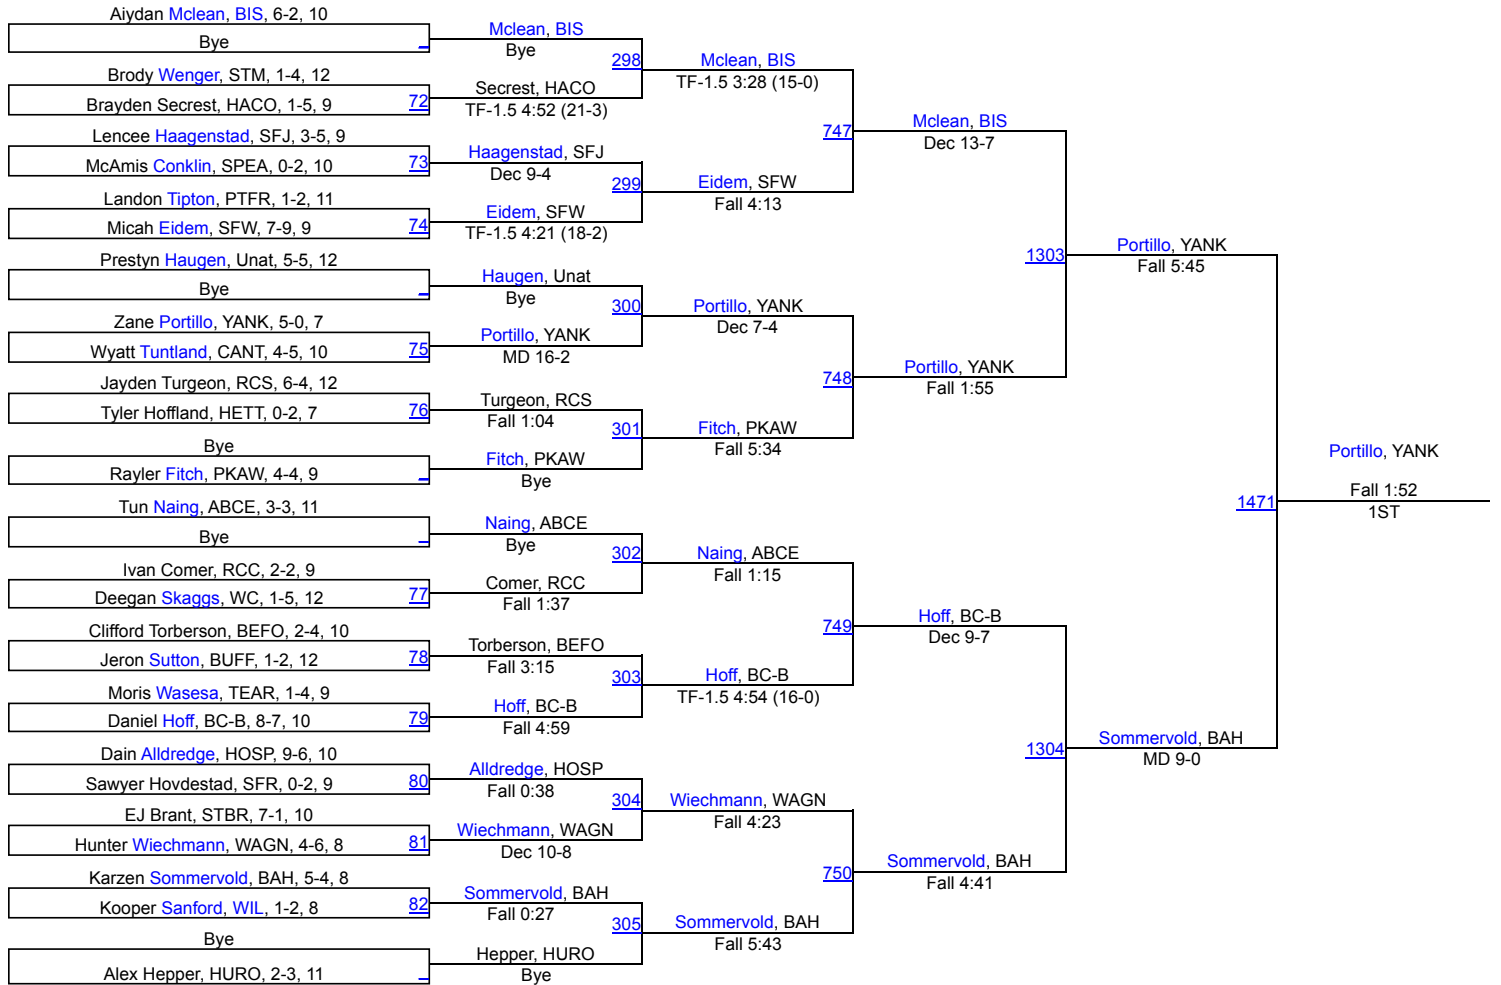

Rapid City Invitational

JV 144