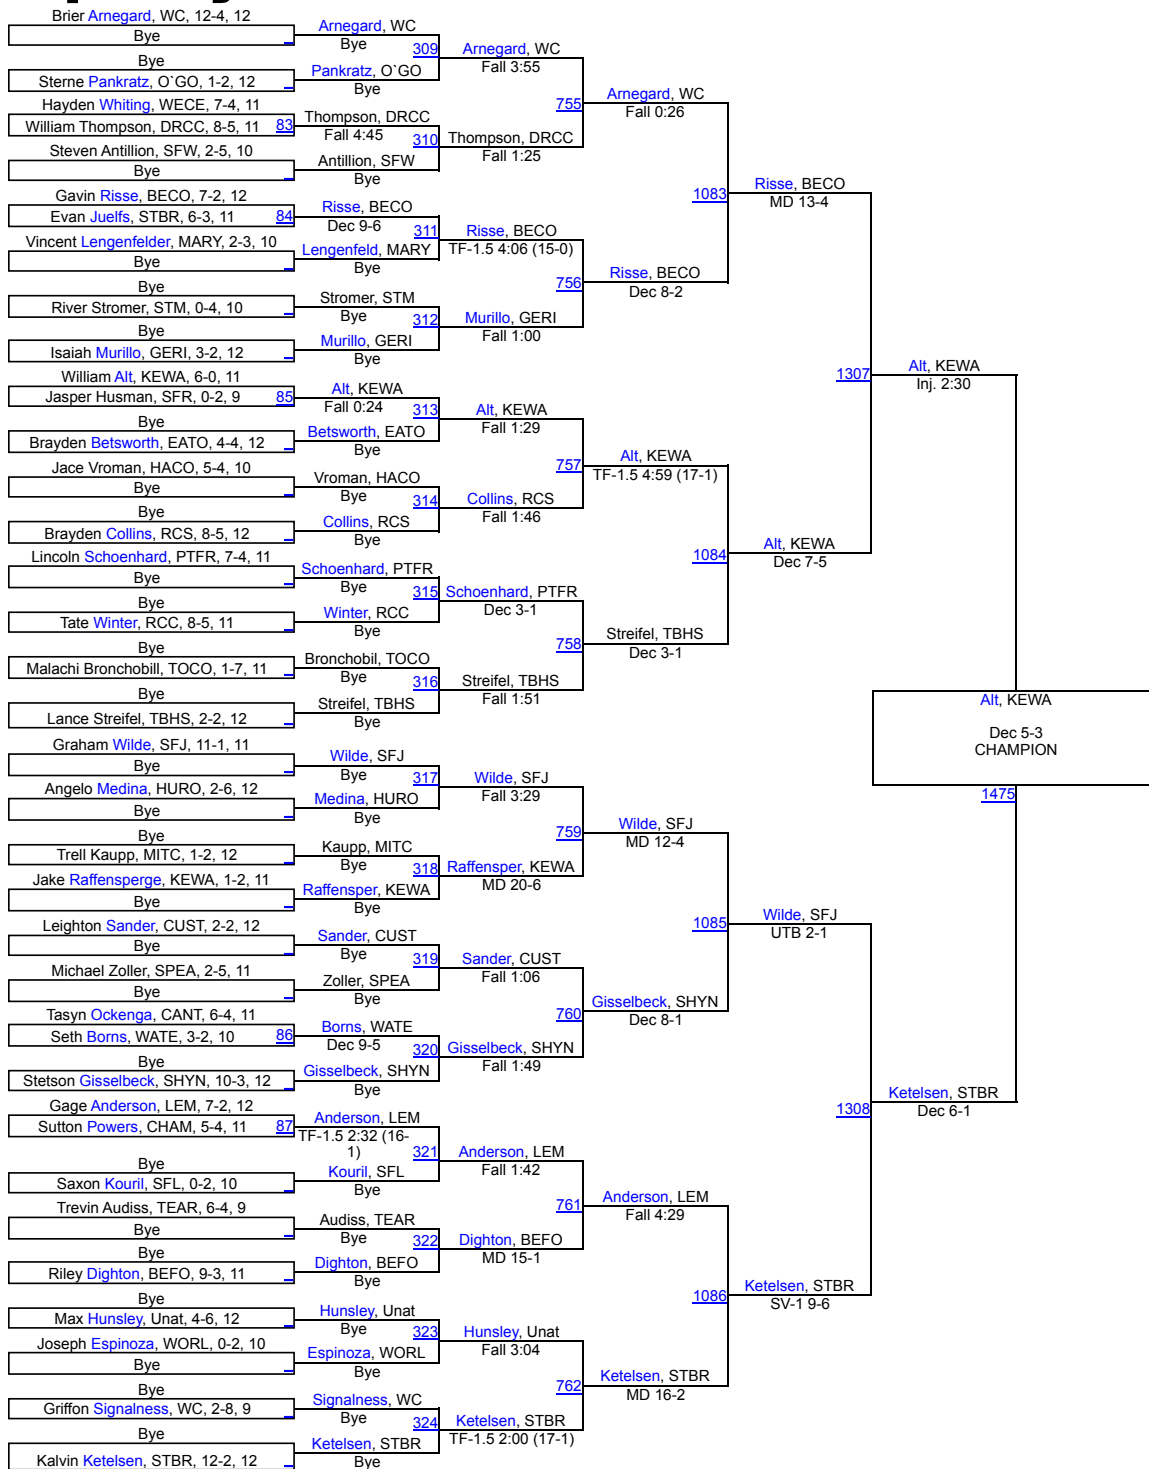

Rapid City Invitational

150