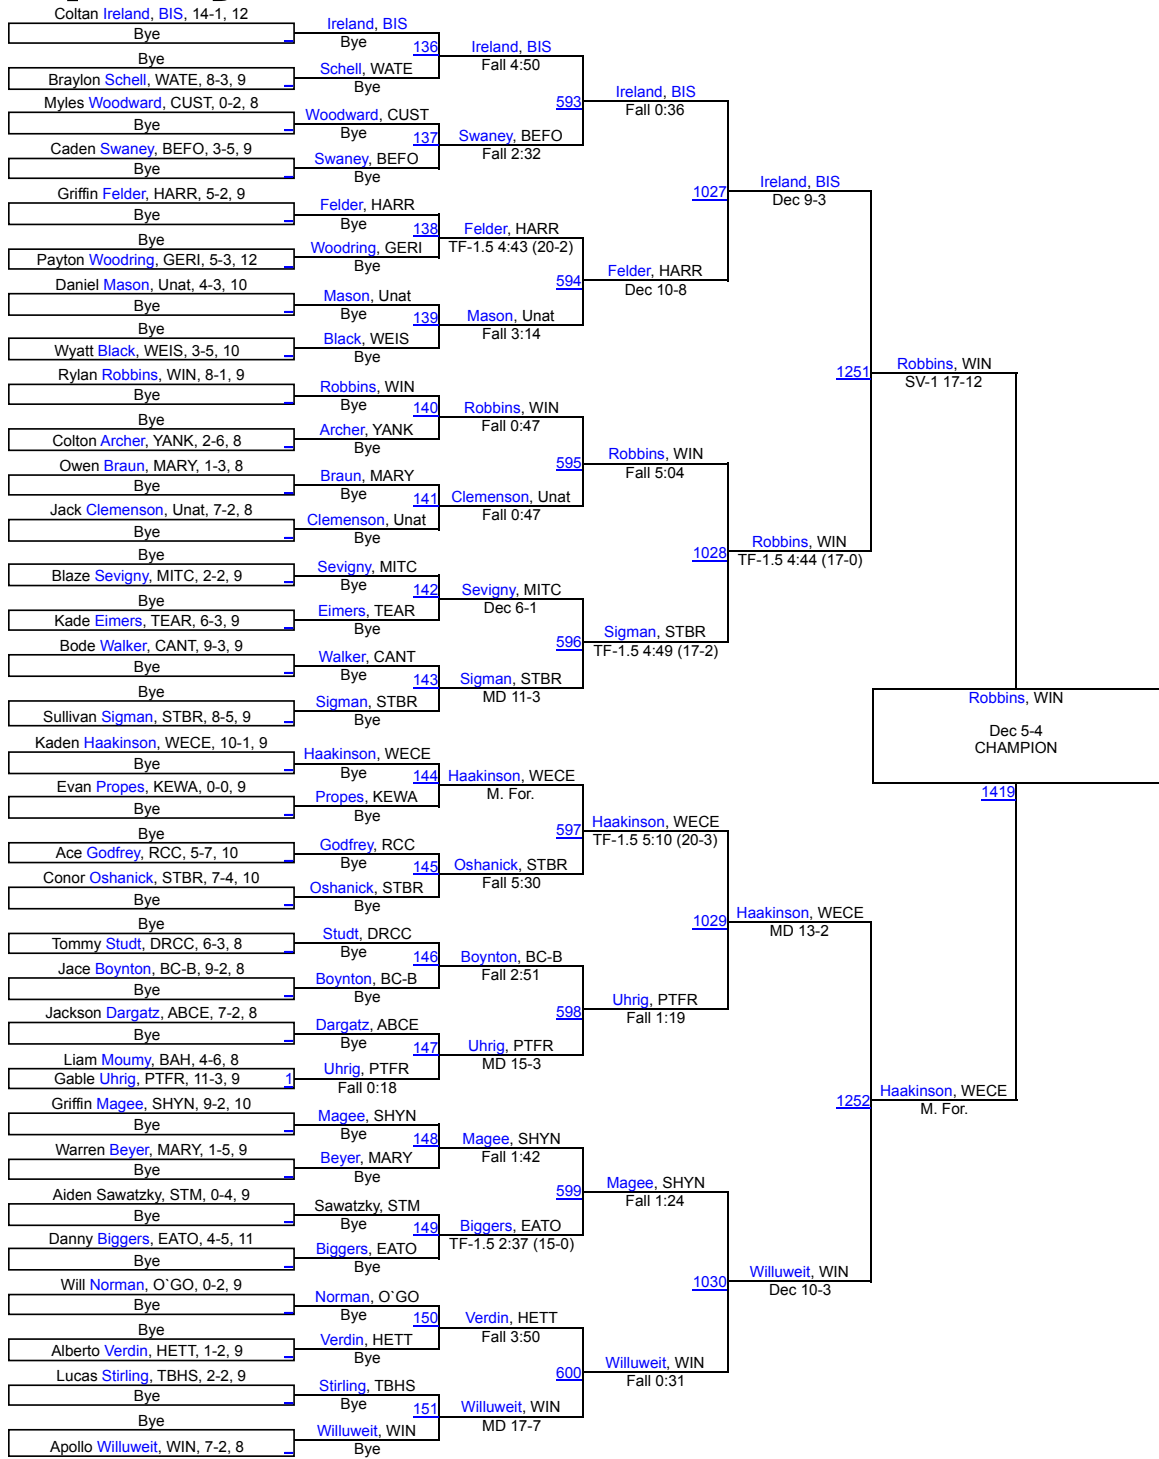

41 Lemmon	19.5
42 Killdeer	16.5
43 Chamberlain	16
43 Huron	16
45 Bowman County/Beach	12
46 St. Thomas More	11
47 Cheyenne-Eagle Butte/Dupree/Tiospa	10
48 Harding County	9.5
48 Lead-Deadwood	9.5
50 Timber Lake	6
51 Sioux Falls Roosevelt	3
52 Buffalo	0
52 Todd County	0

Rapid City Invitational

106