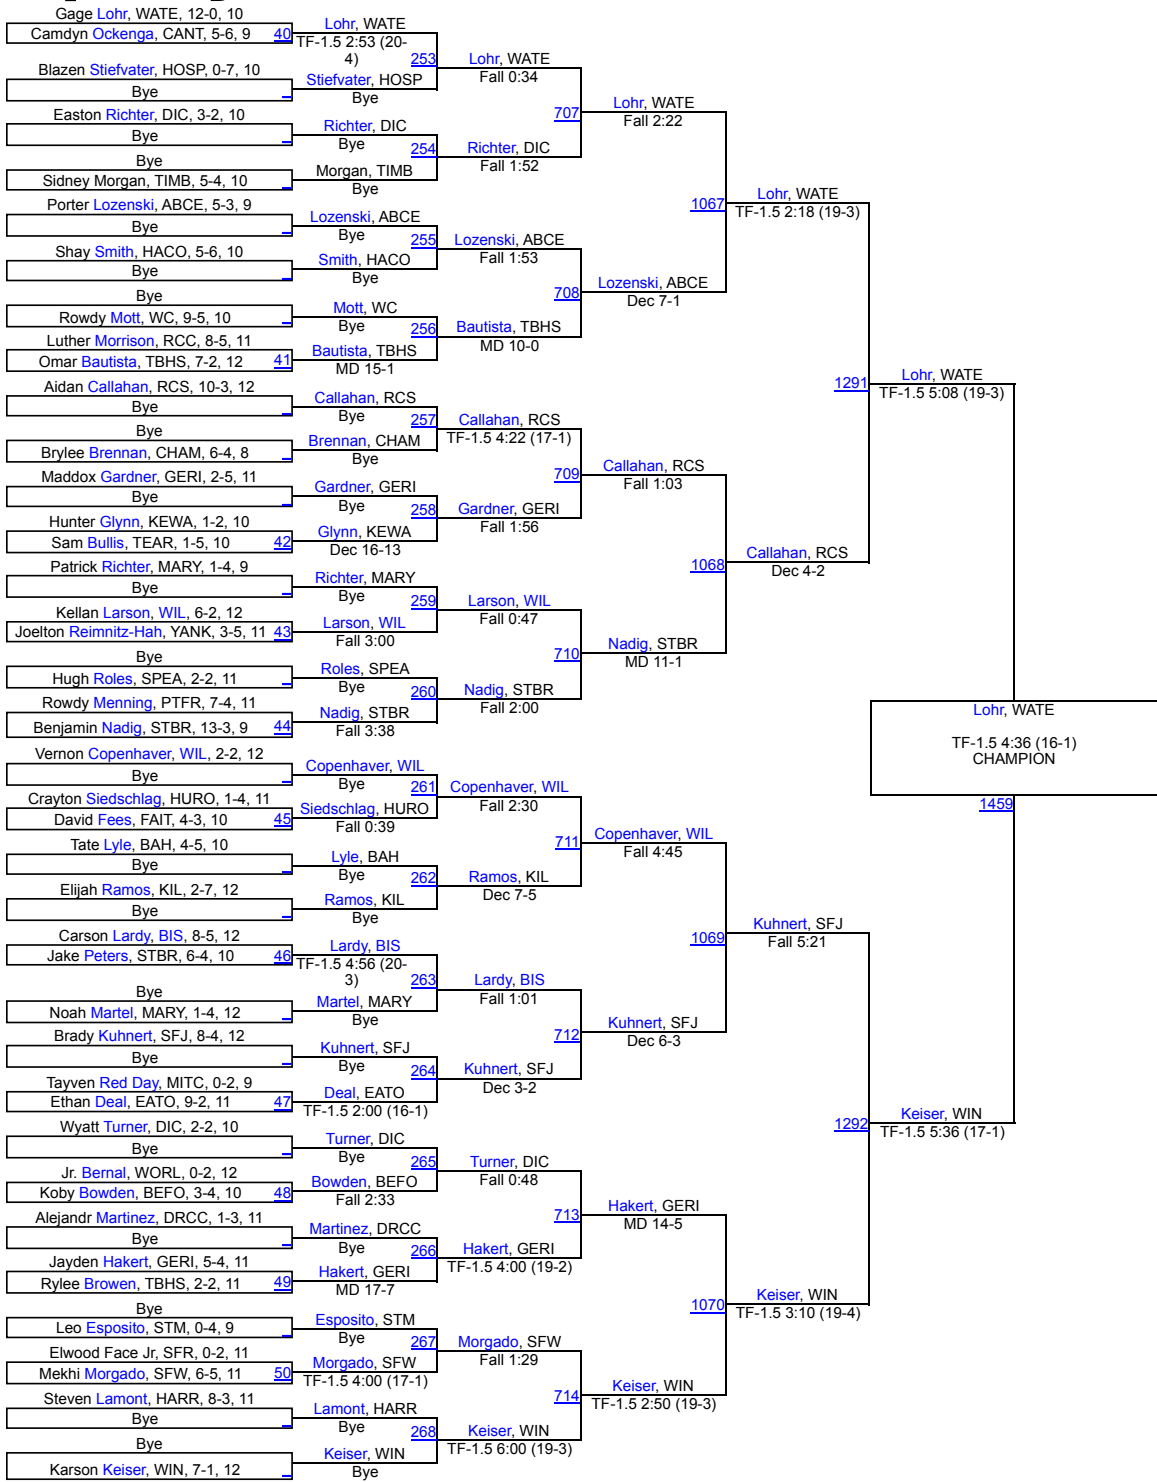

Rapid City Invitational

138