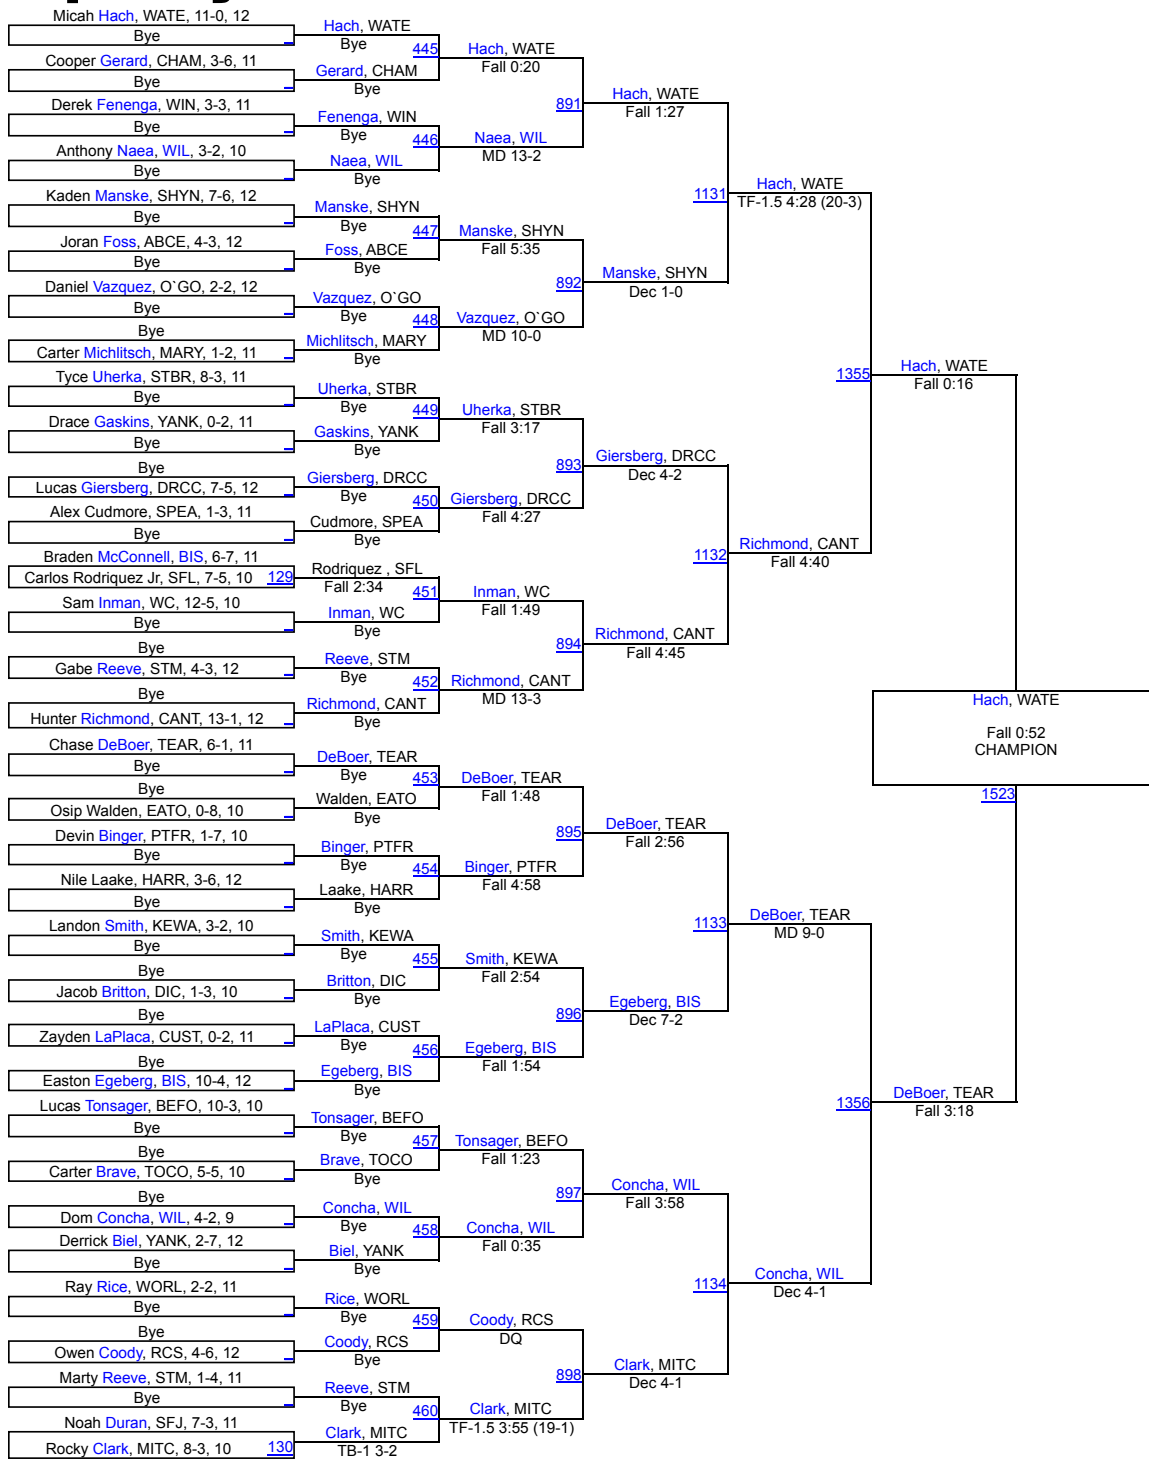

Rapid City Invitational

285