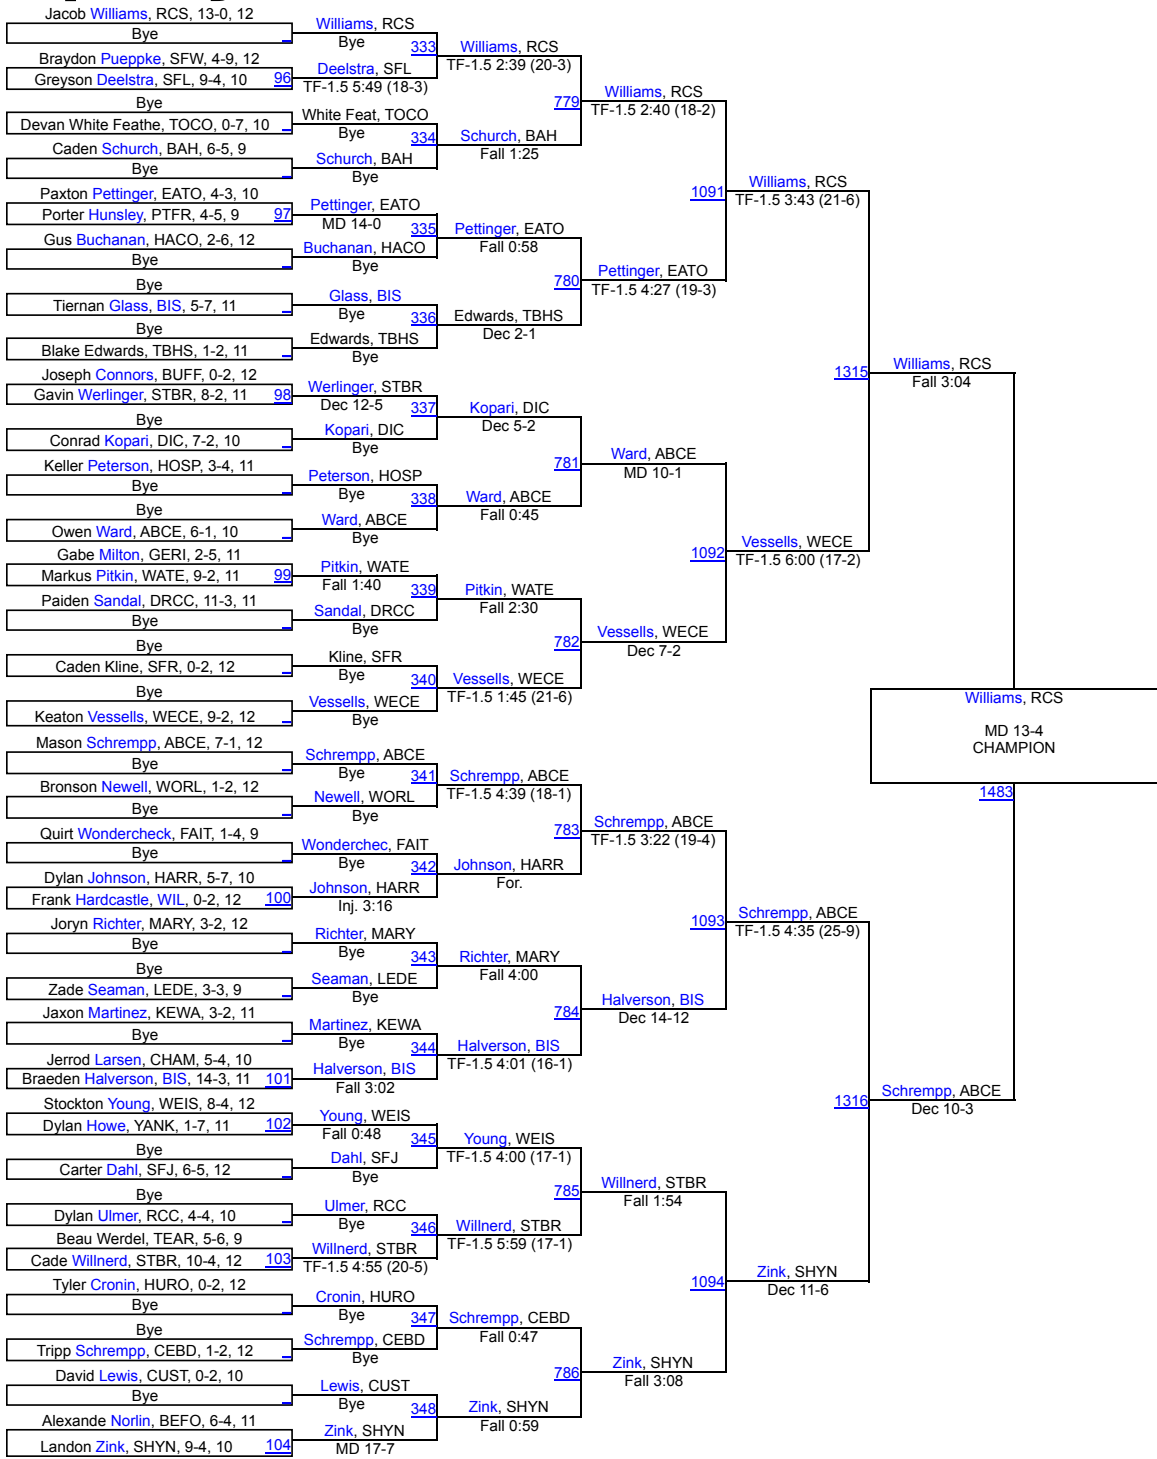

Rapid City Invitational

157