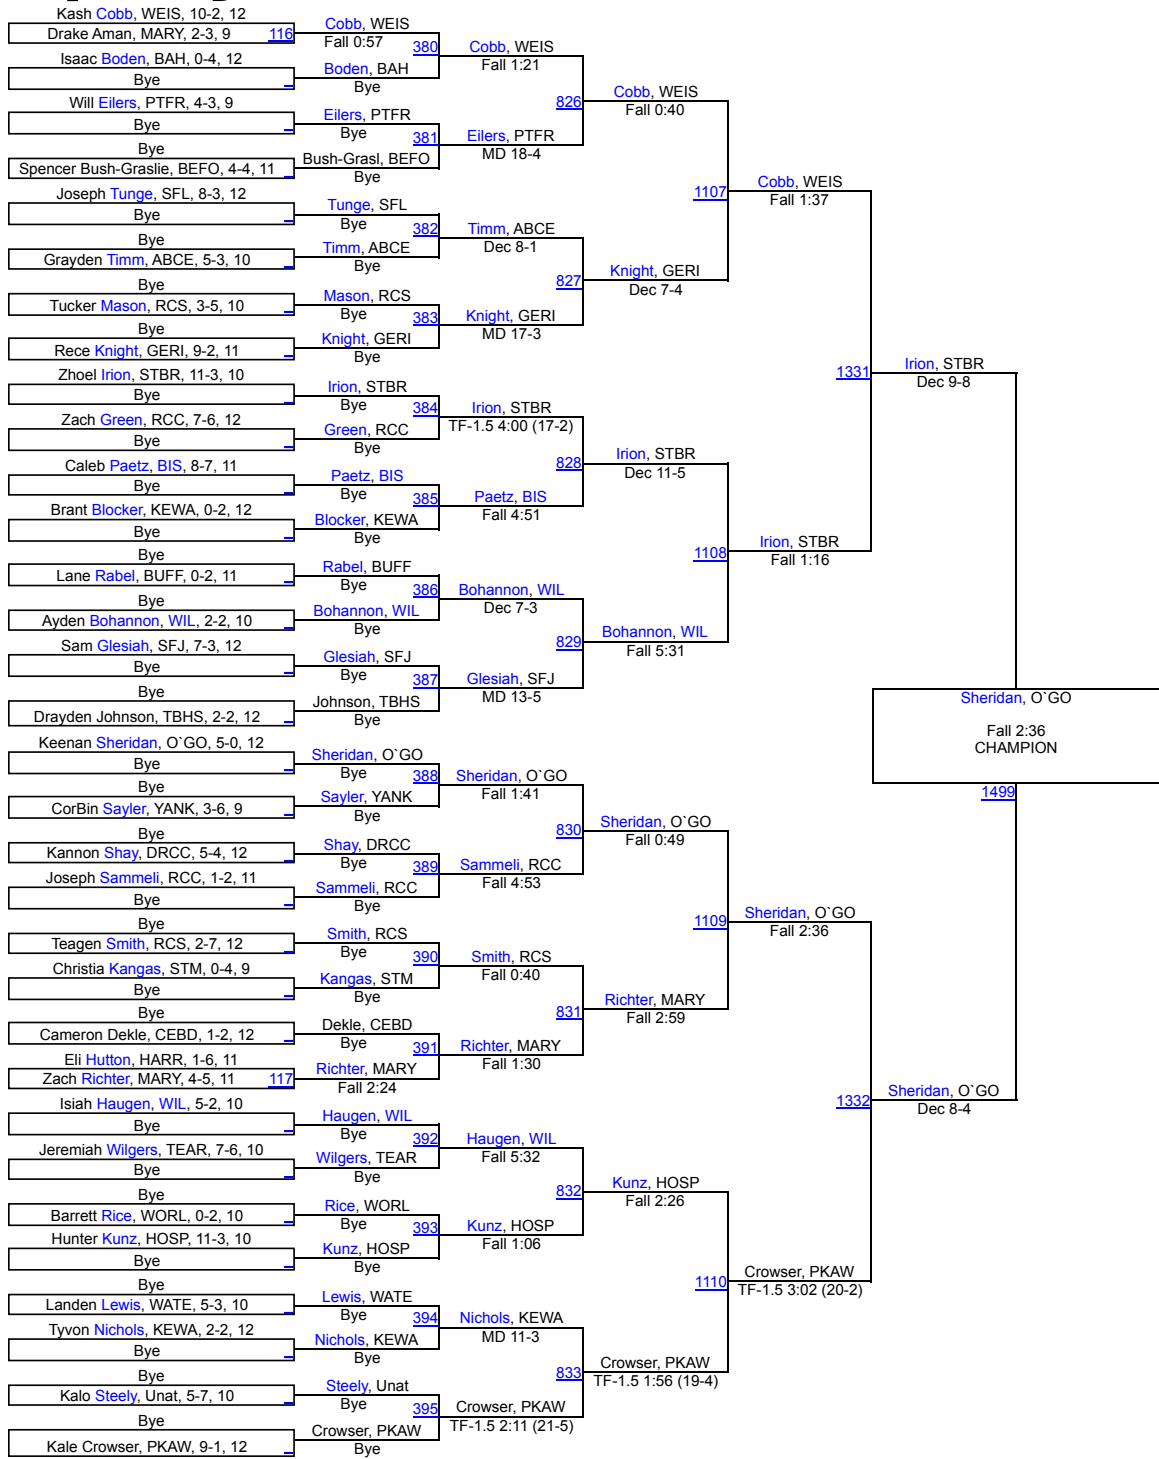

Rapid City Invitational

175