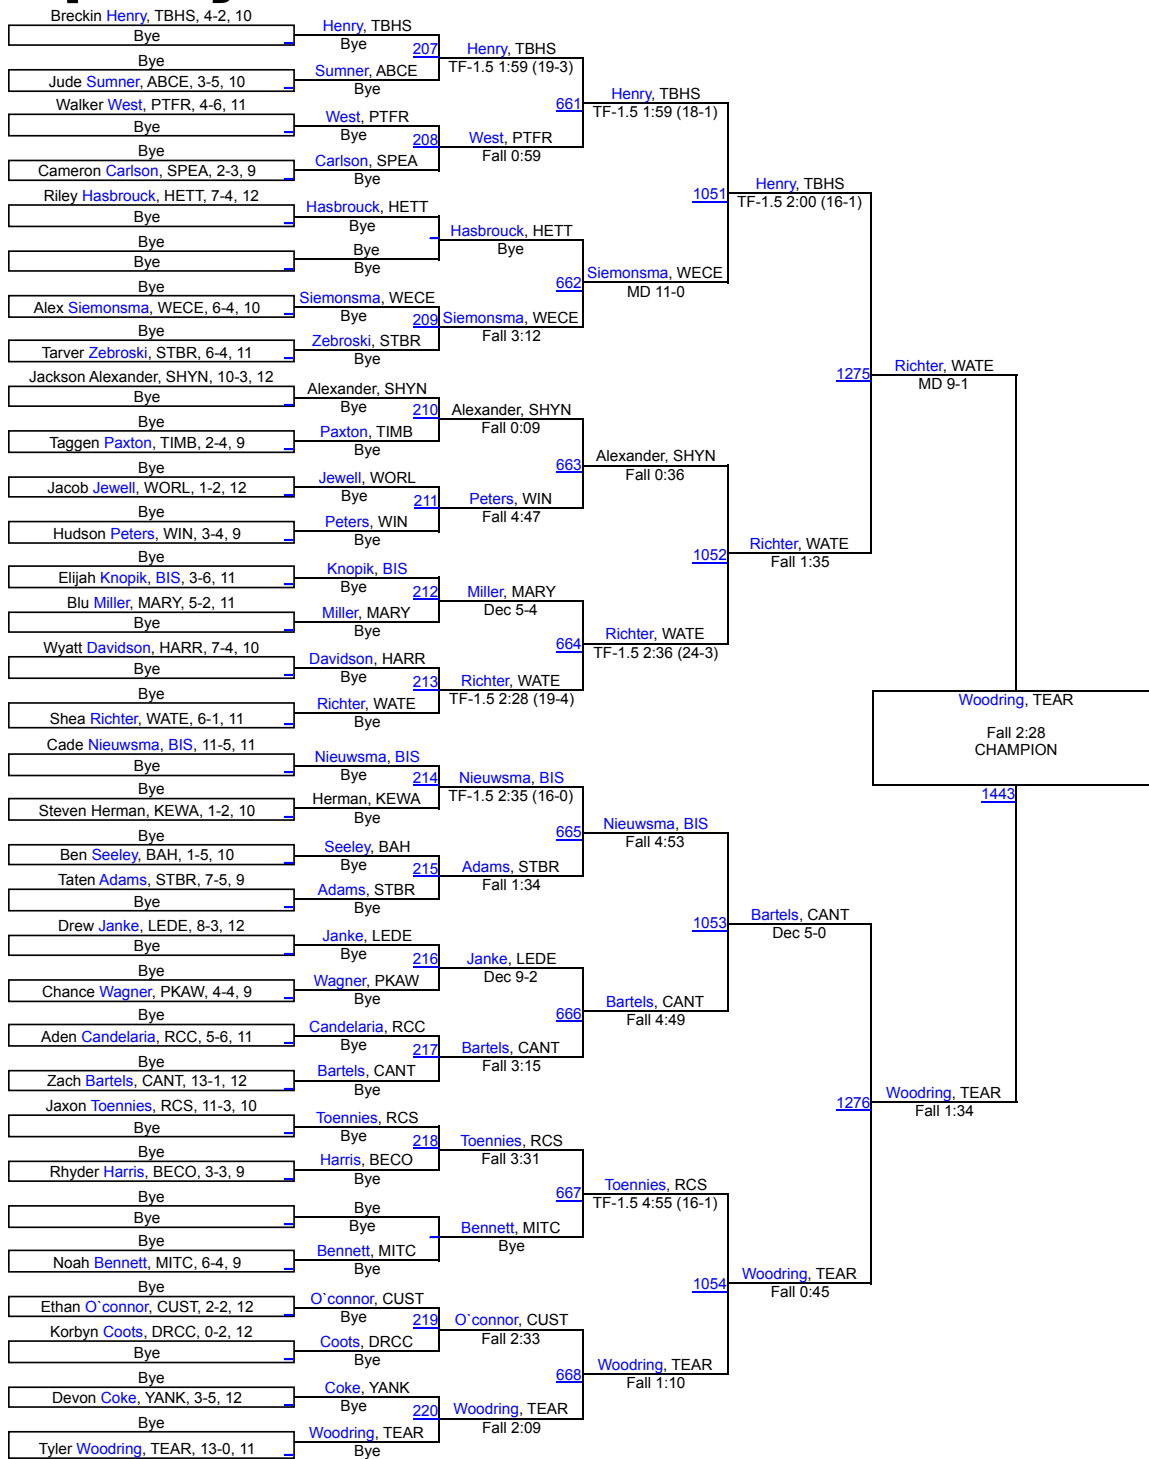

Rapid City Invitational

126