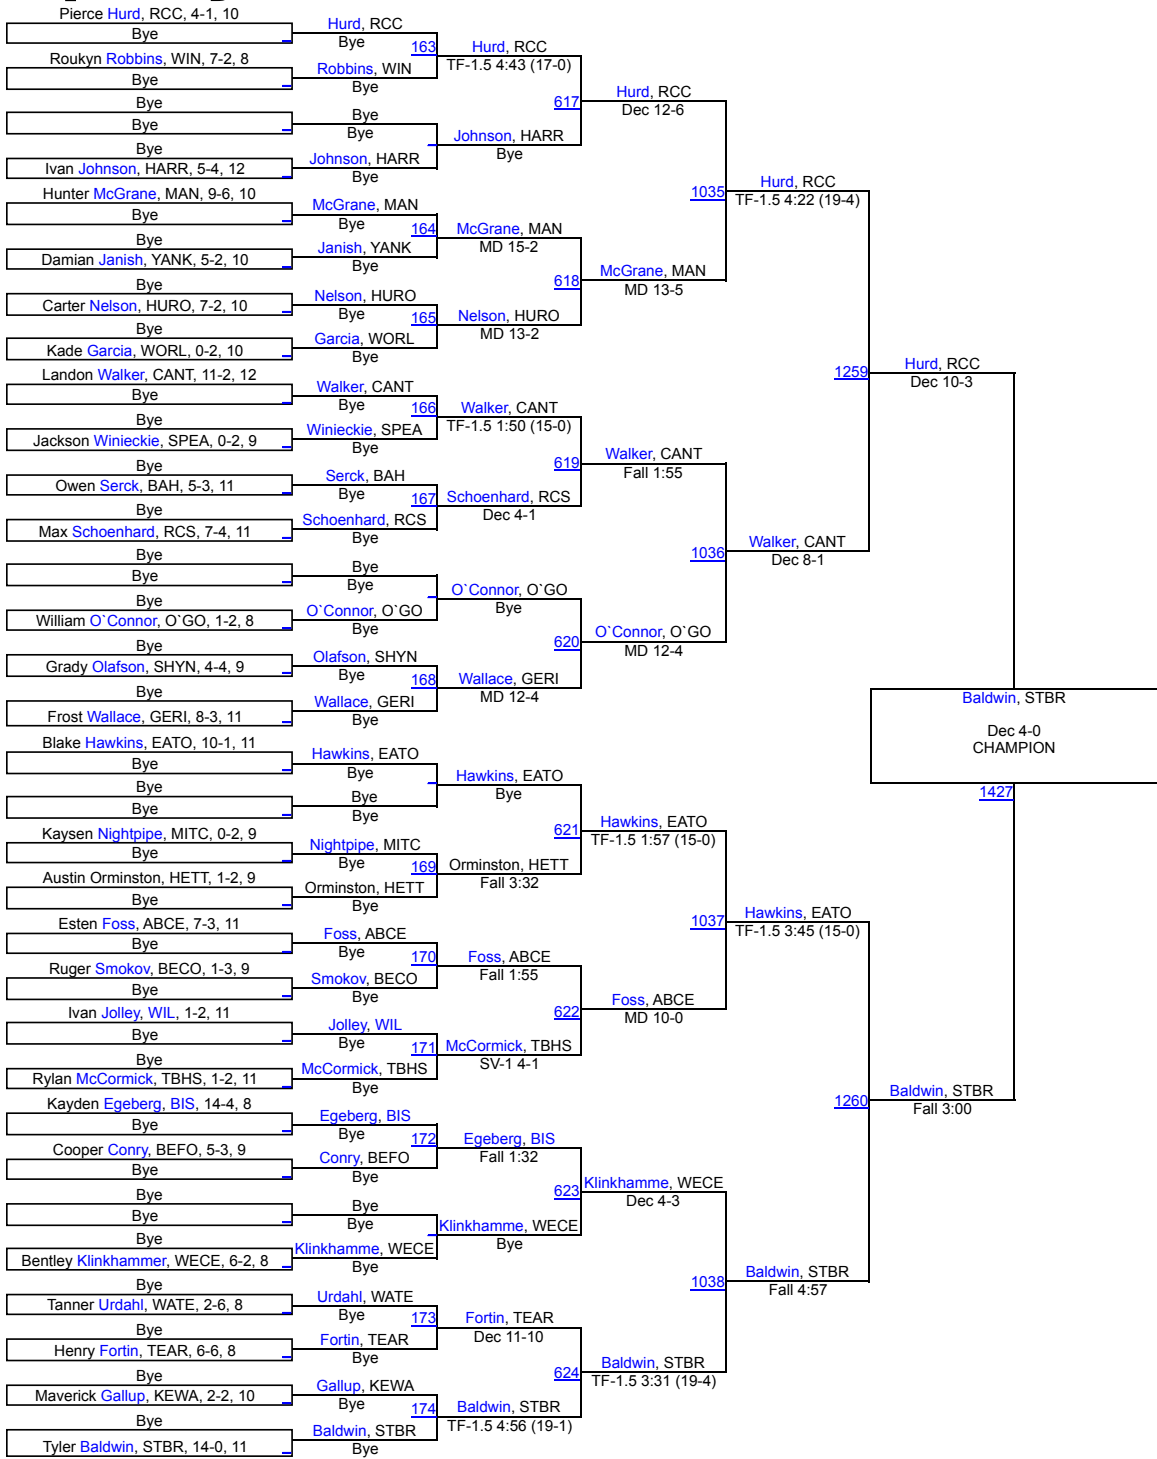

Rapid City Invitational

113