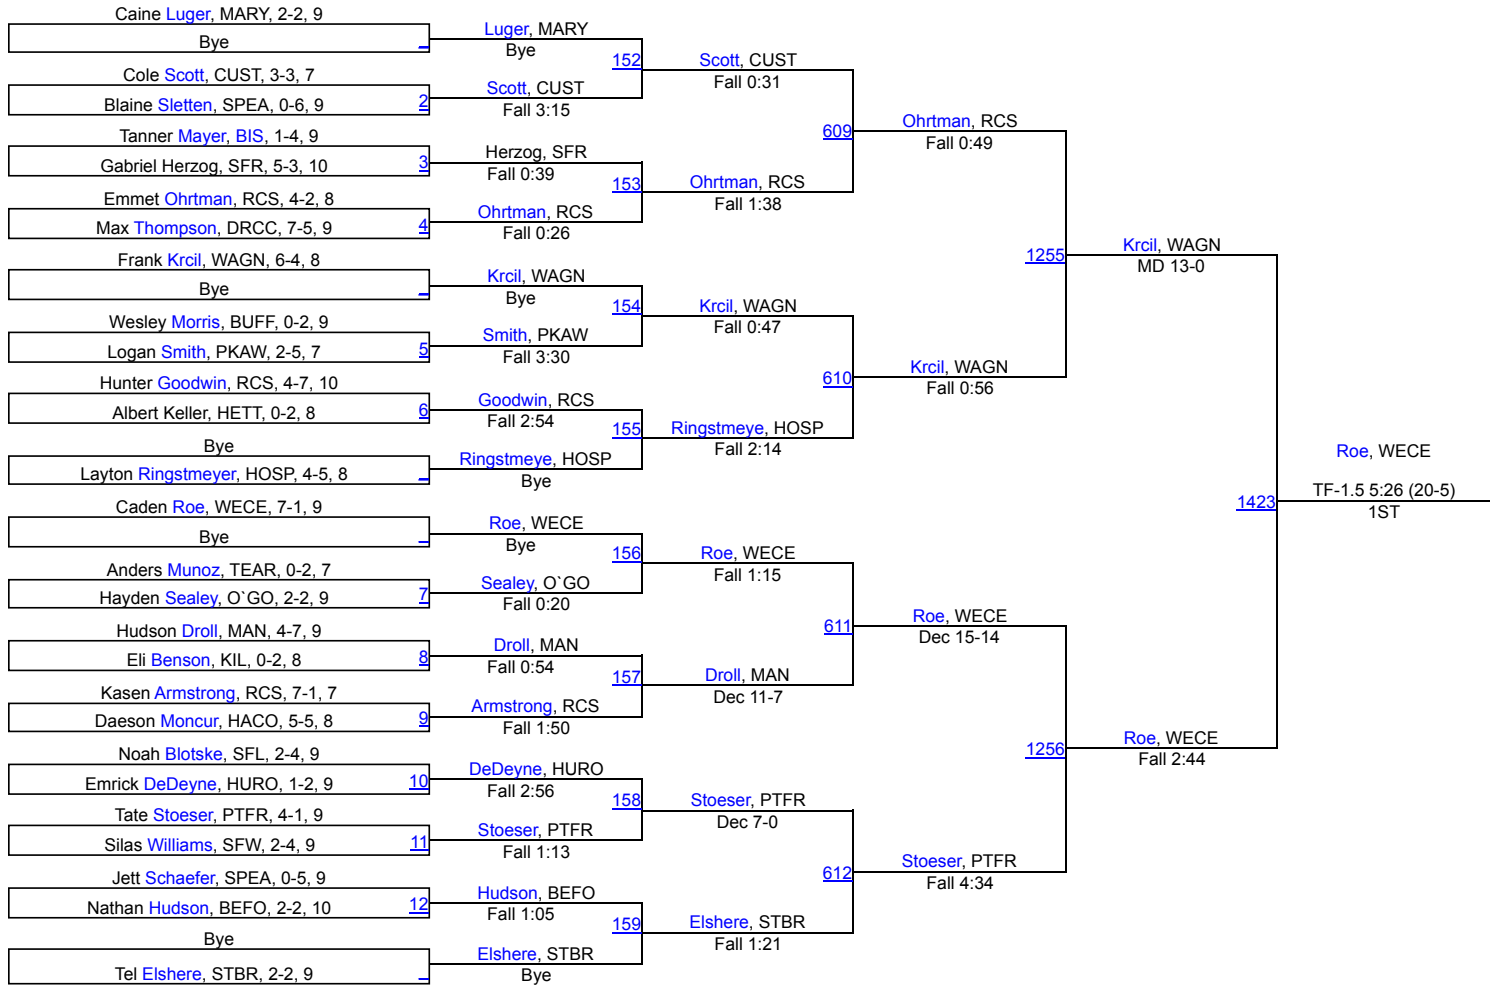

Rapid City Invitational

JV 106