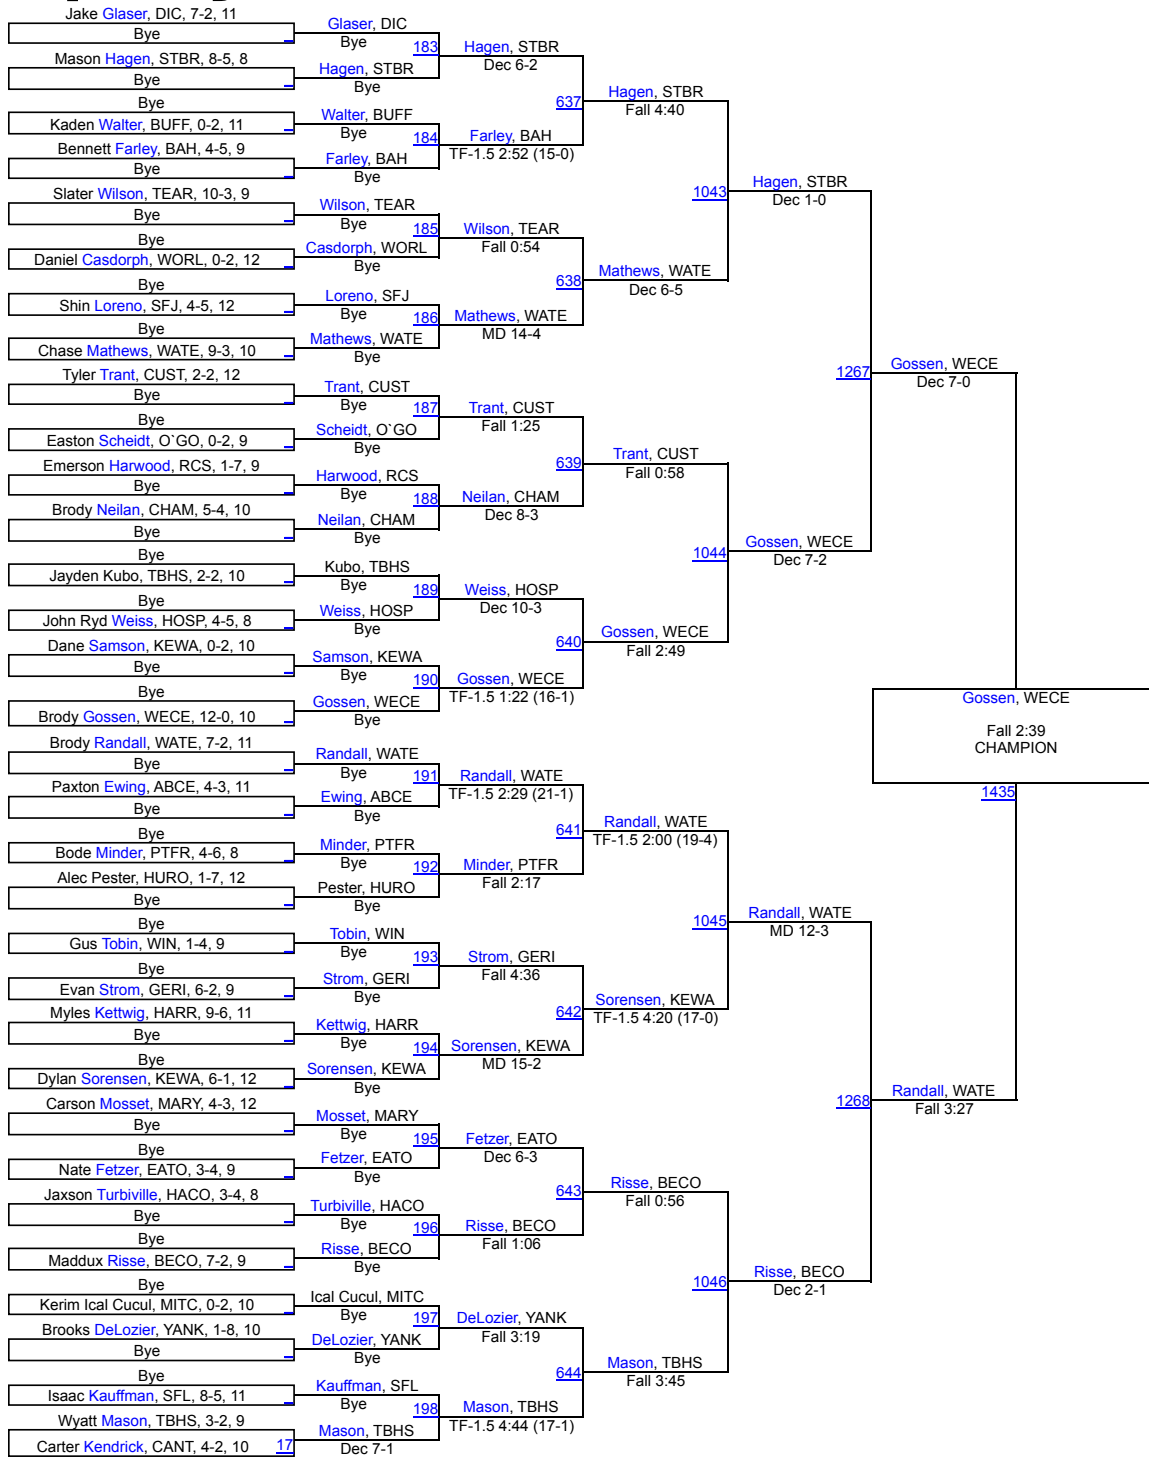

Rapid City Invitational

120