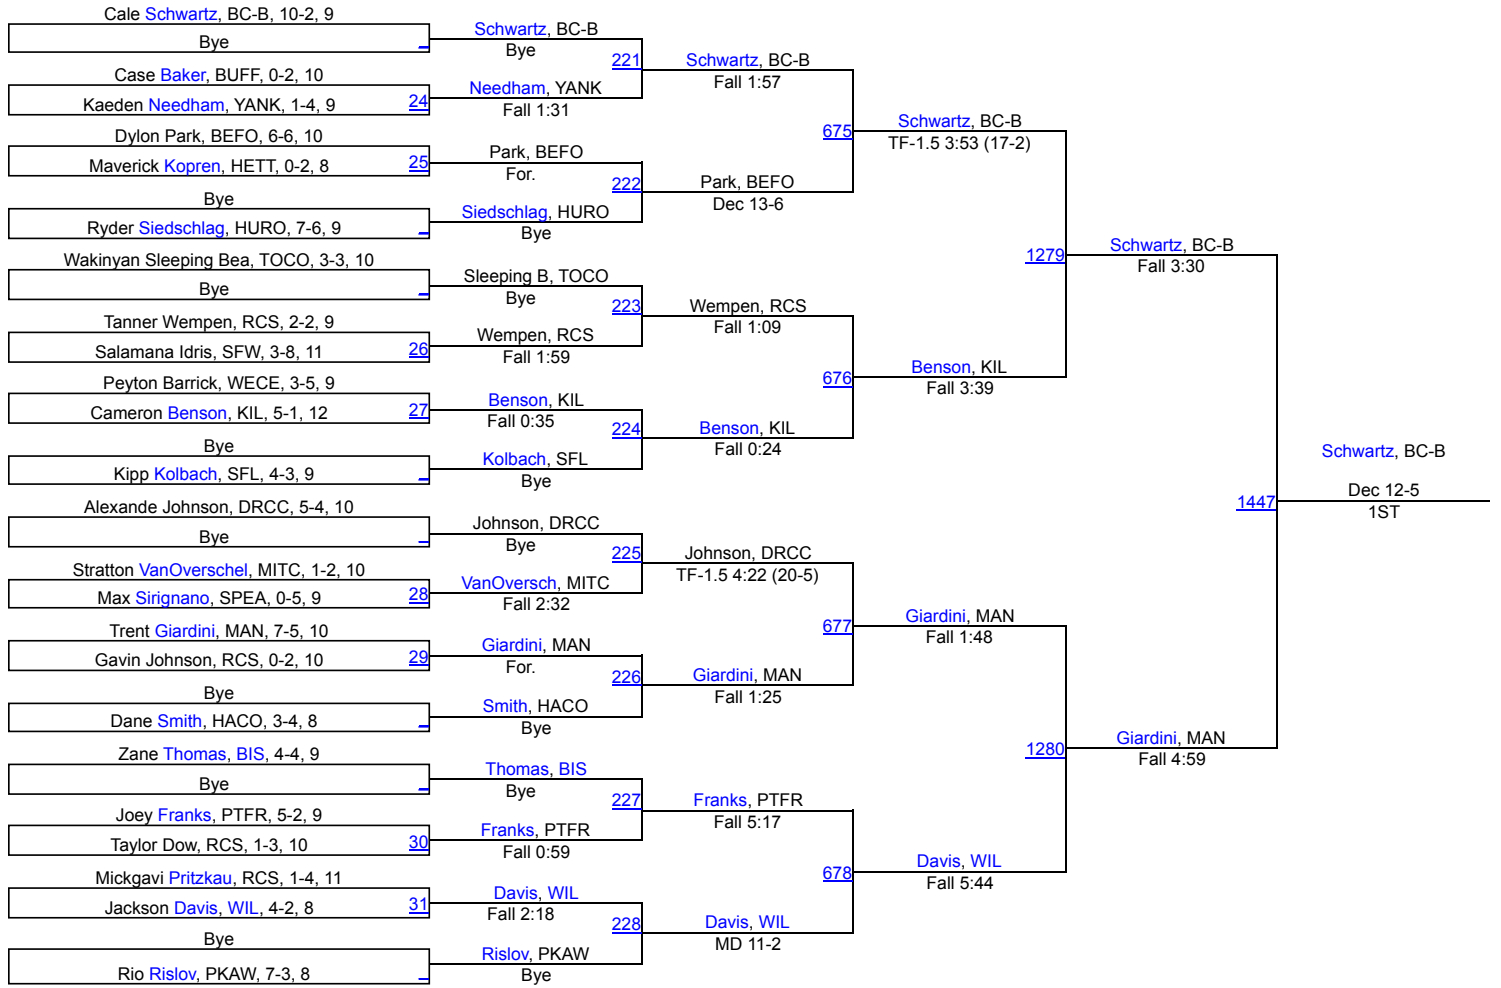

Rapid City Invitational

JV 126