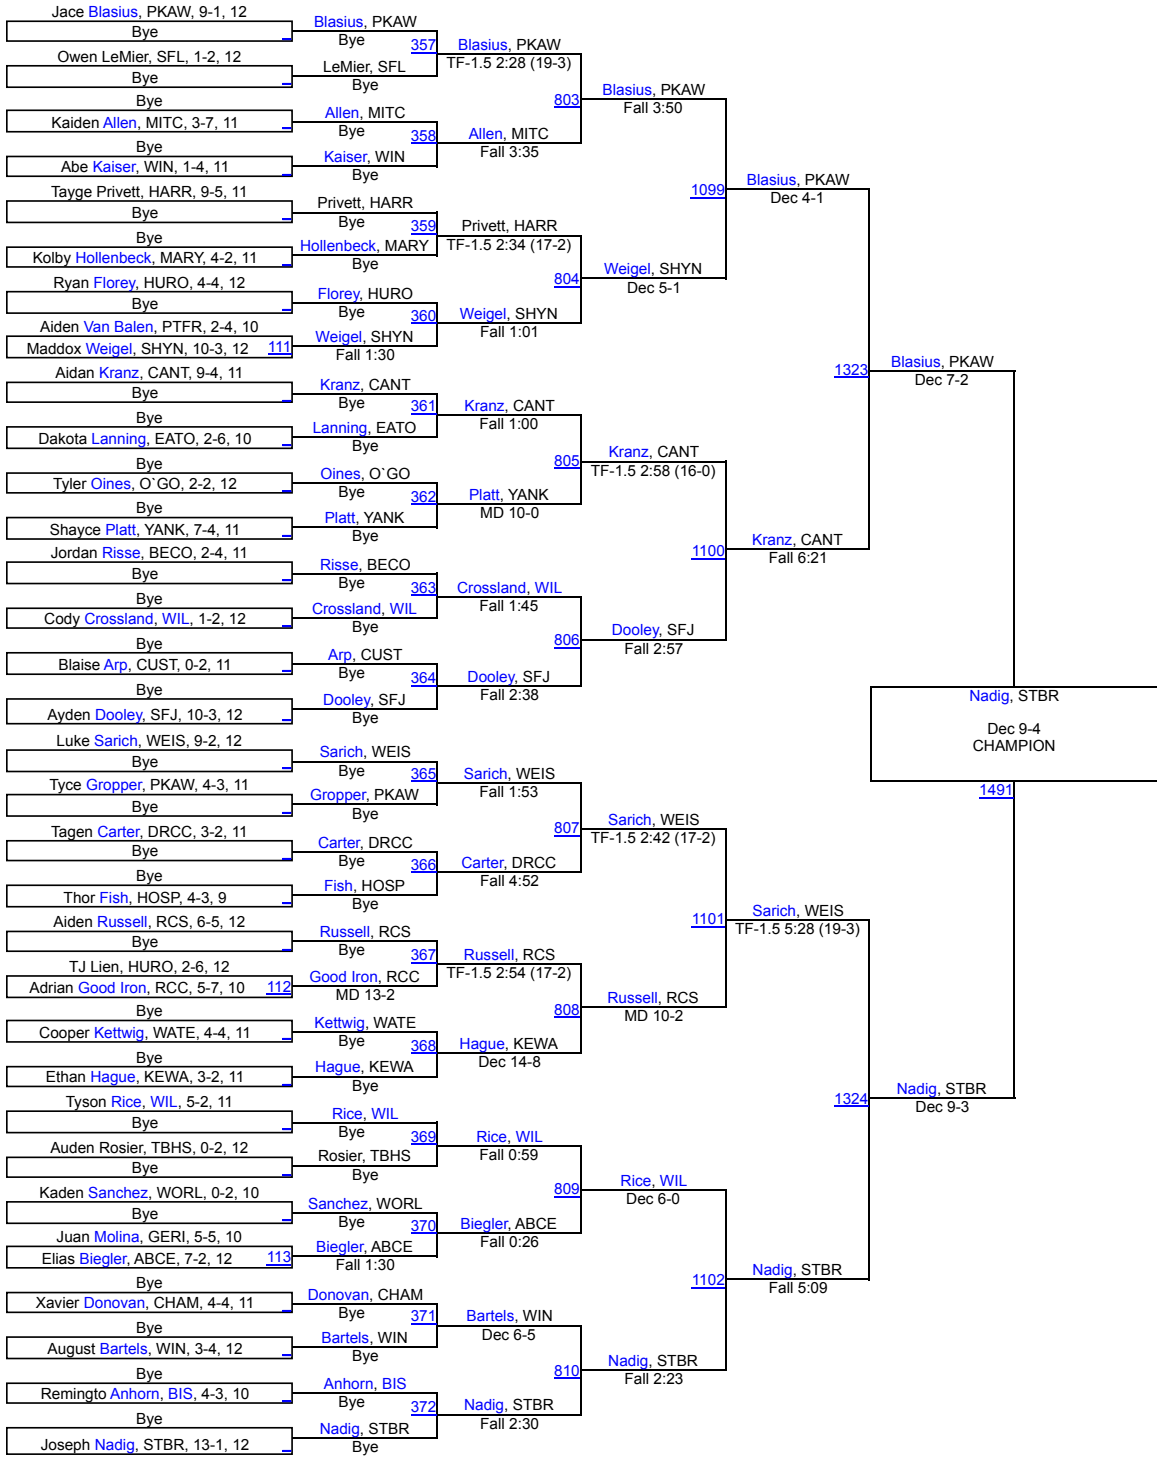

Rapid City Invitational

165