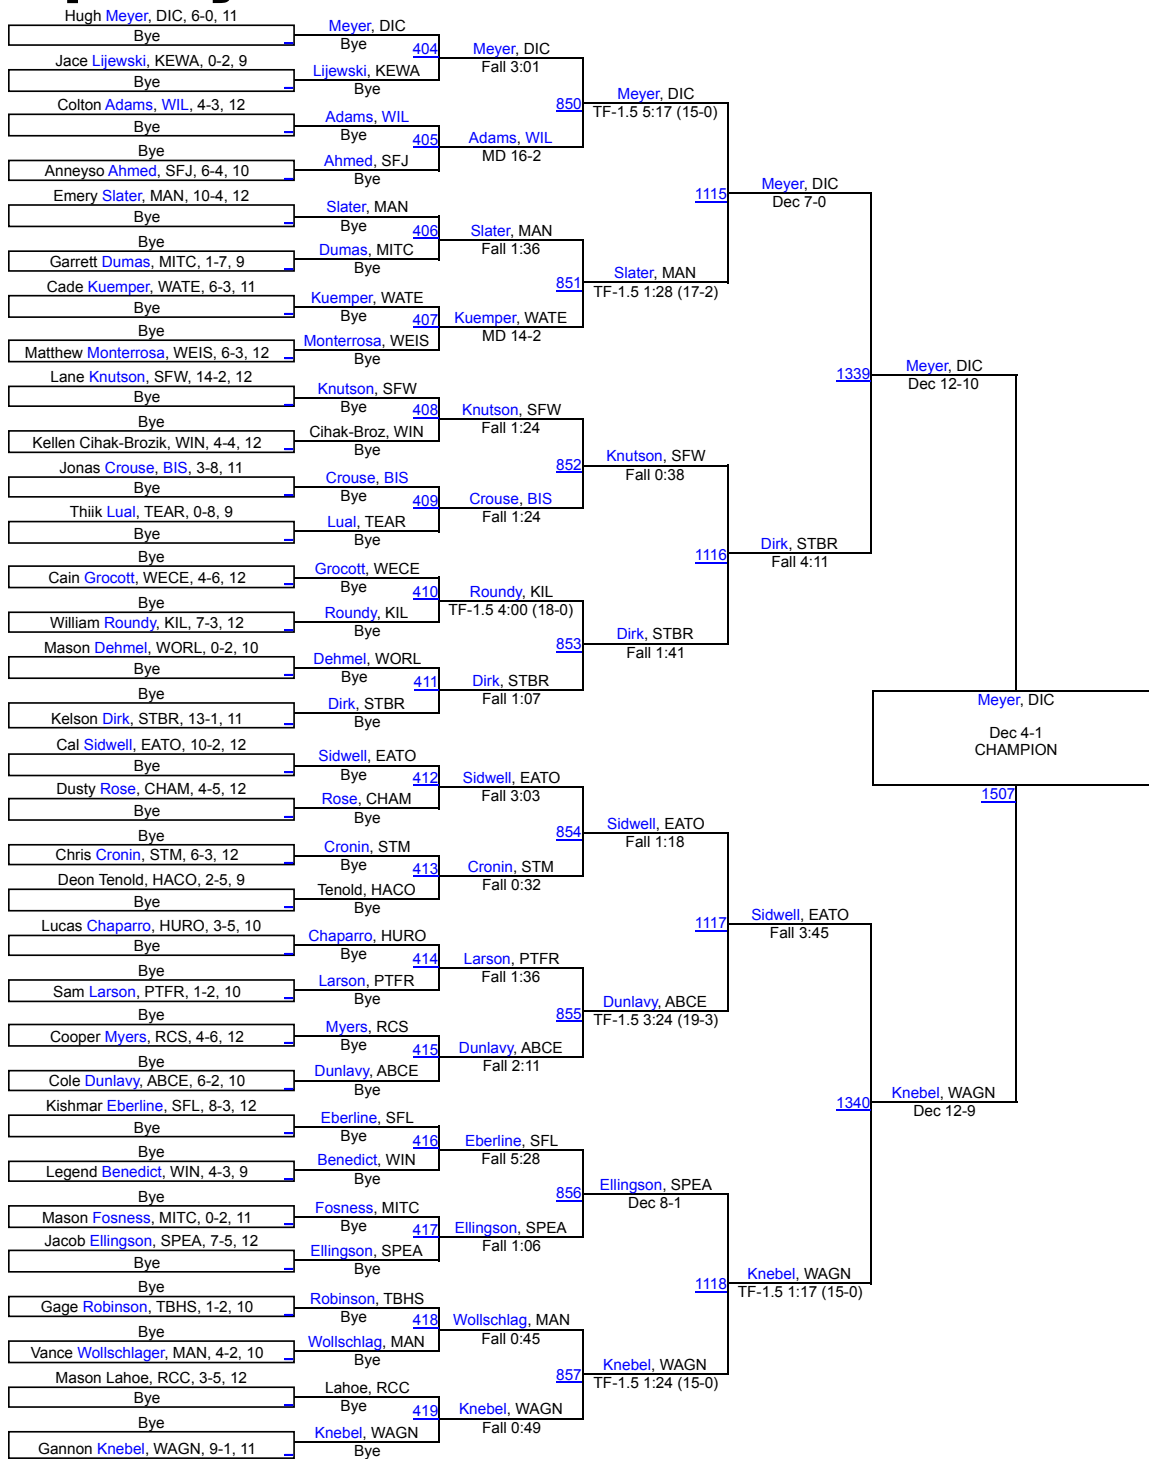

# Rapid City Invitational

190