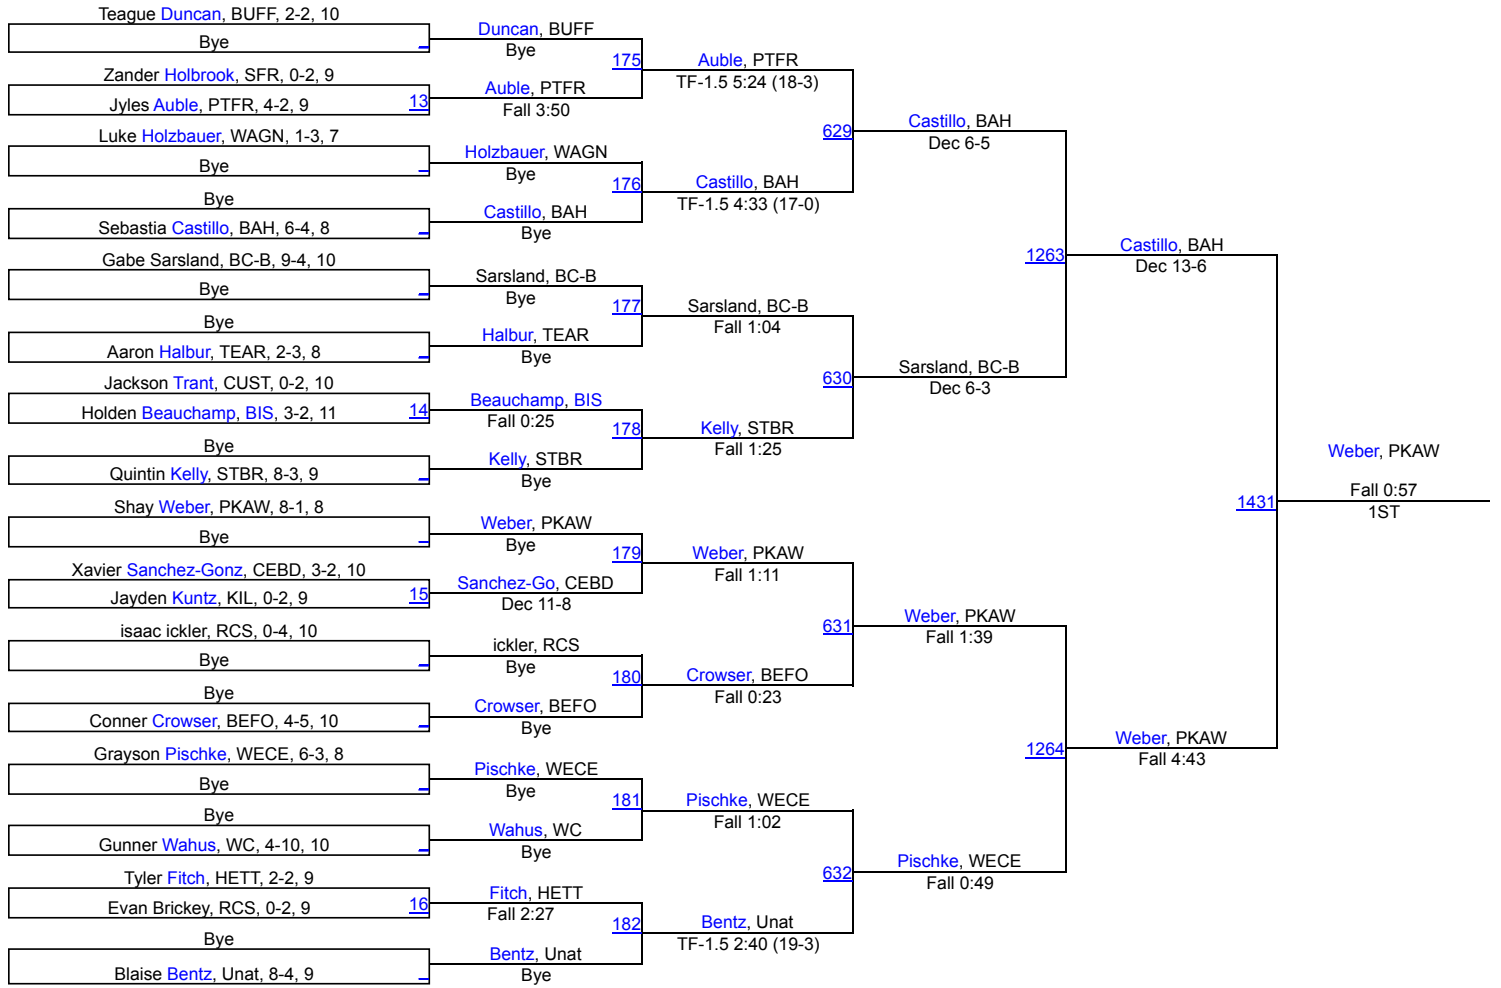

Rapid City Invitational

JV 113