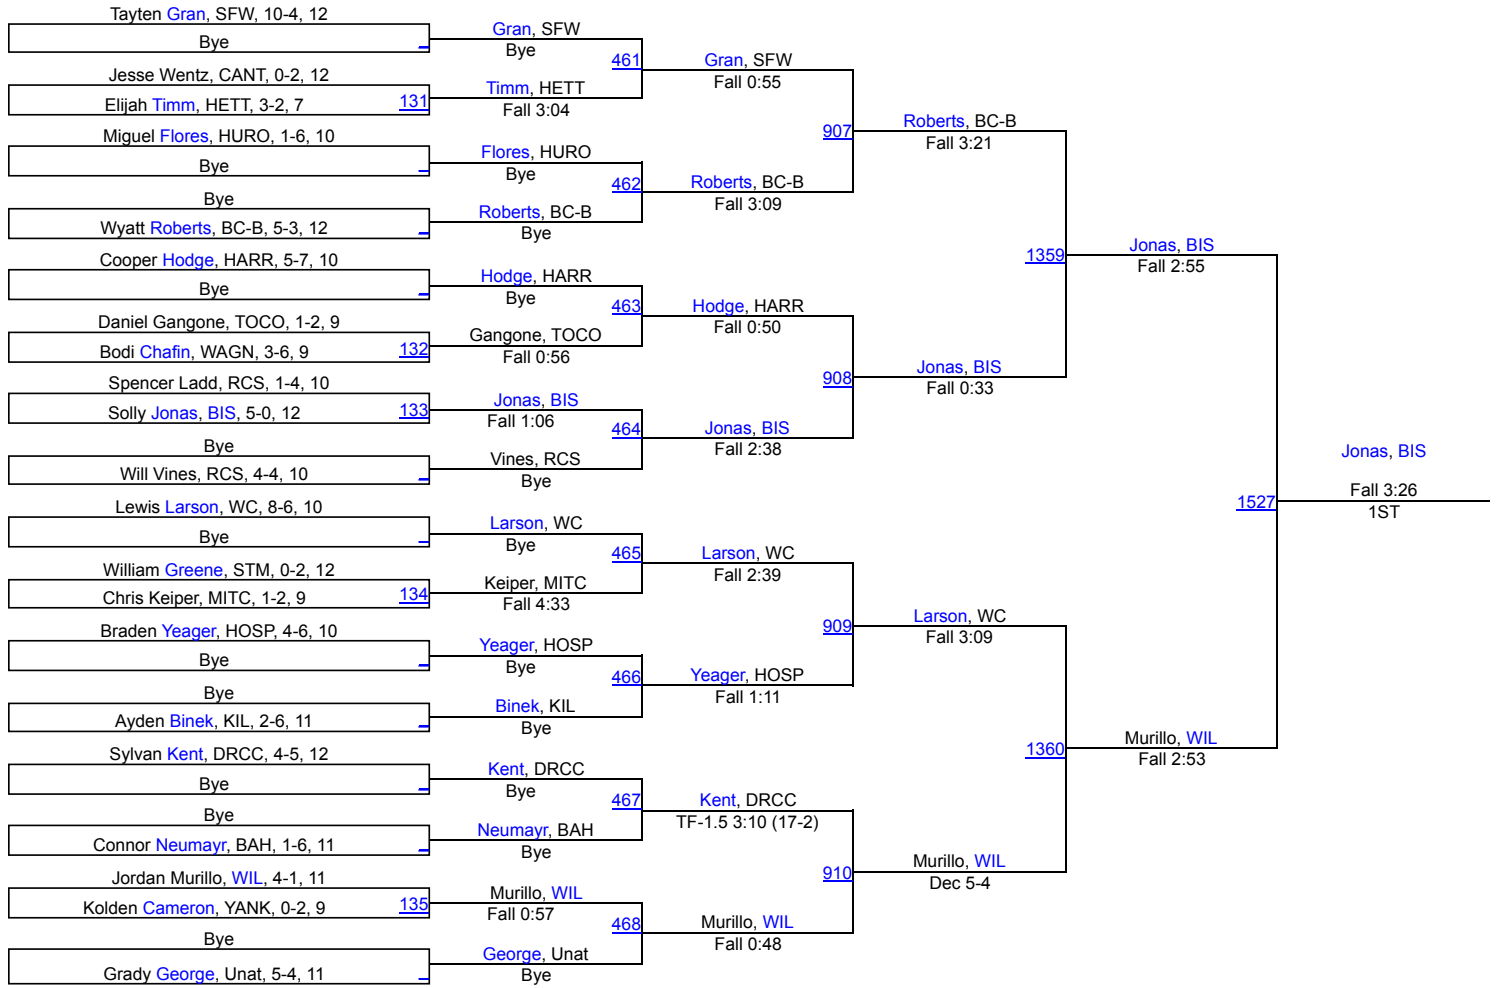

Rapid City Invitational

JV 285