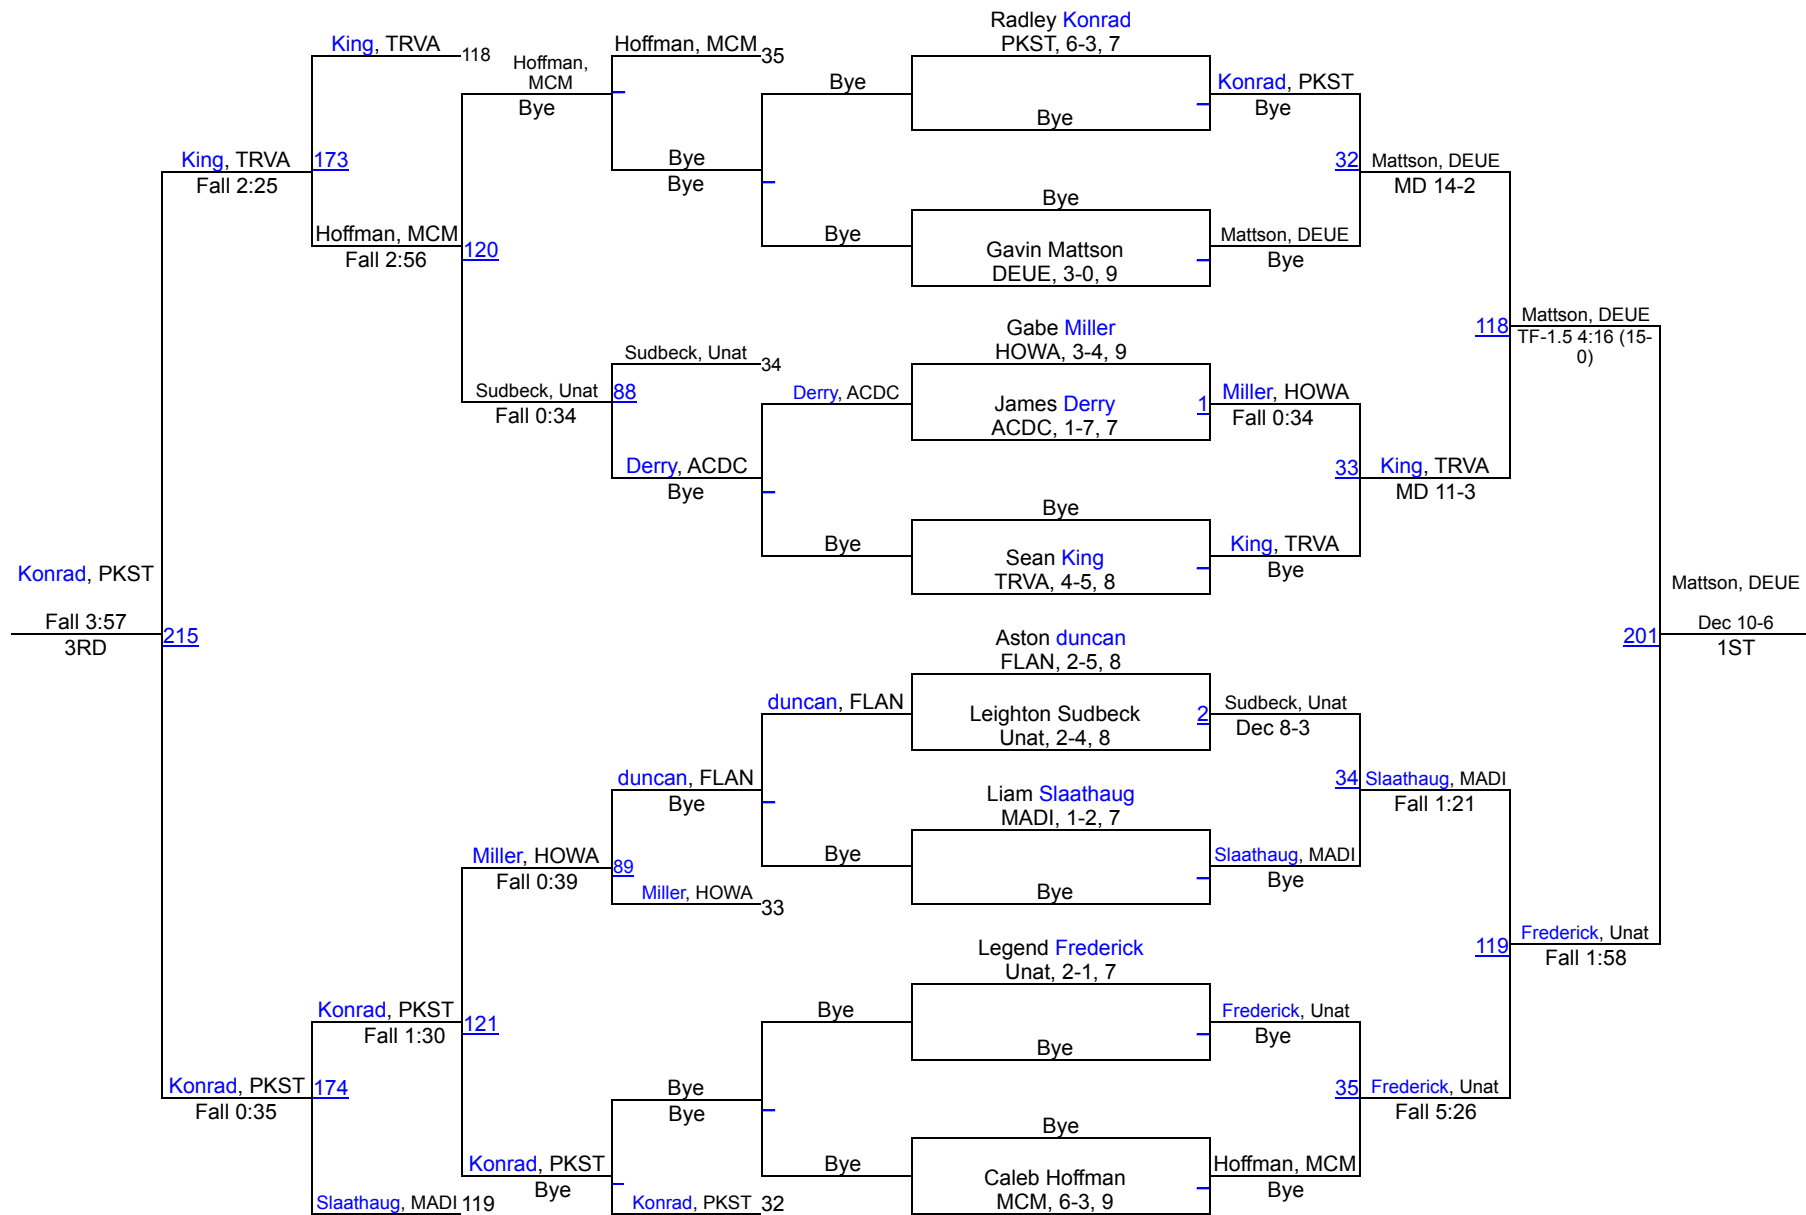

1. Madison 191.5
2. Parkston 162.5
3. Kingsbury County 148.5
4. Tri-Valley 124.0
5. Deuel 105.5
6. McCook Central/Montrose 94.5
7. Webster Area 81.5
8. Howard 79.5
9. Flandreau 70.0
10. Mt. Vernon/Plankinton/Corsica-Stickney 62.0
11. Parker 50.0
12. Andes Central/Dakota Christian 3.5

# Ken Ruml Invitational

106