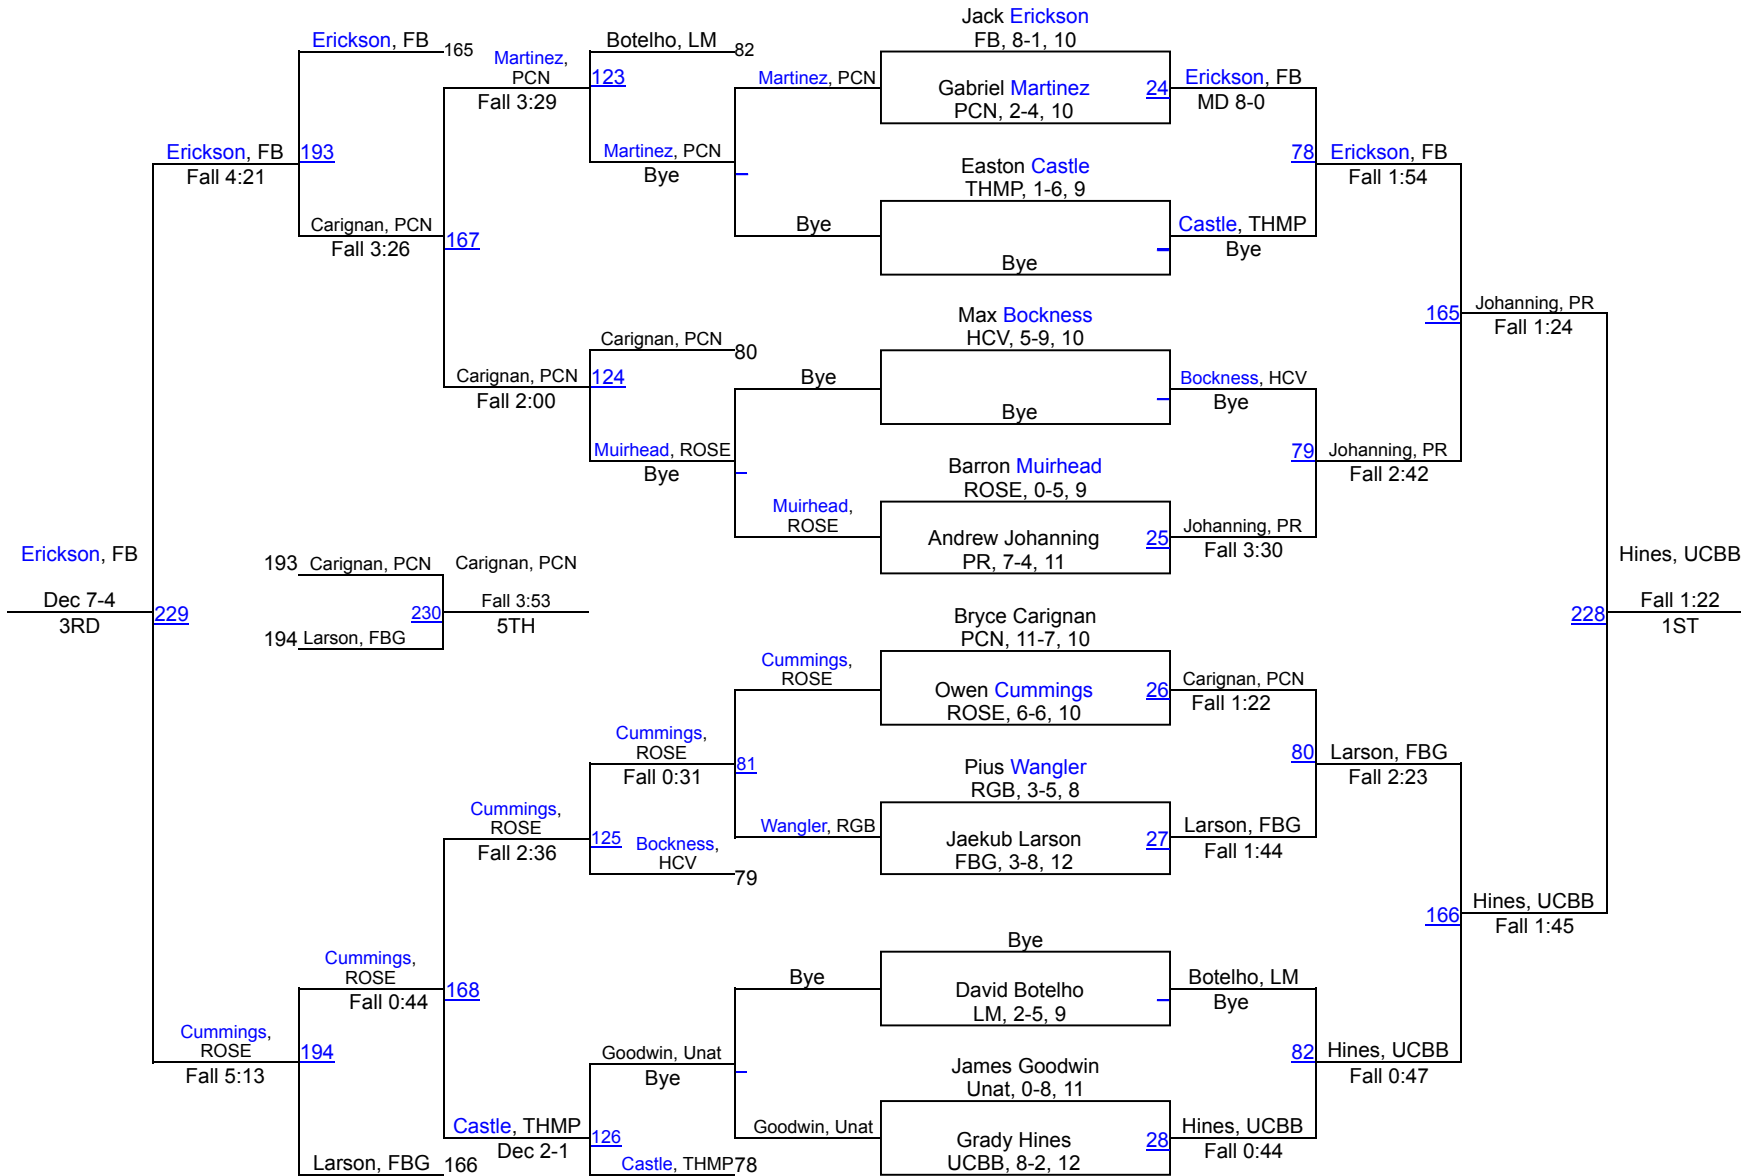

Grafton Wrestling Tournament 2024

107

Grafton Wrestling Tournament 2024

114

Grafton Wrestling Tournament 2024

121

Grafton Wrestling Tournament 2024

127

Grafton Wrestling Tournament 2024

133

Grafton Wrestling Tournament 2024

139

Grafton Wrestling Tournament 2024

145

Grafton Wrestling Tournament 2024

152

Grafton Wrestling Tournament 2024

160

Grafton Wrestling Tournament 2024

172

Grafton Wrestling Tournament 2024

189

Grafton Wrestling Tournament 2024

215