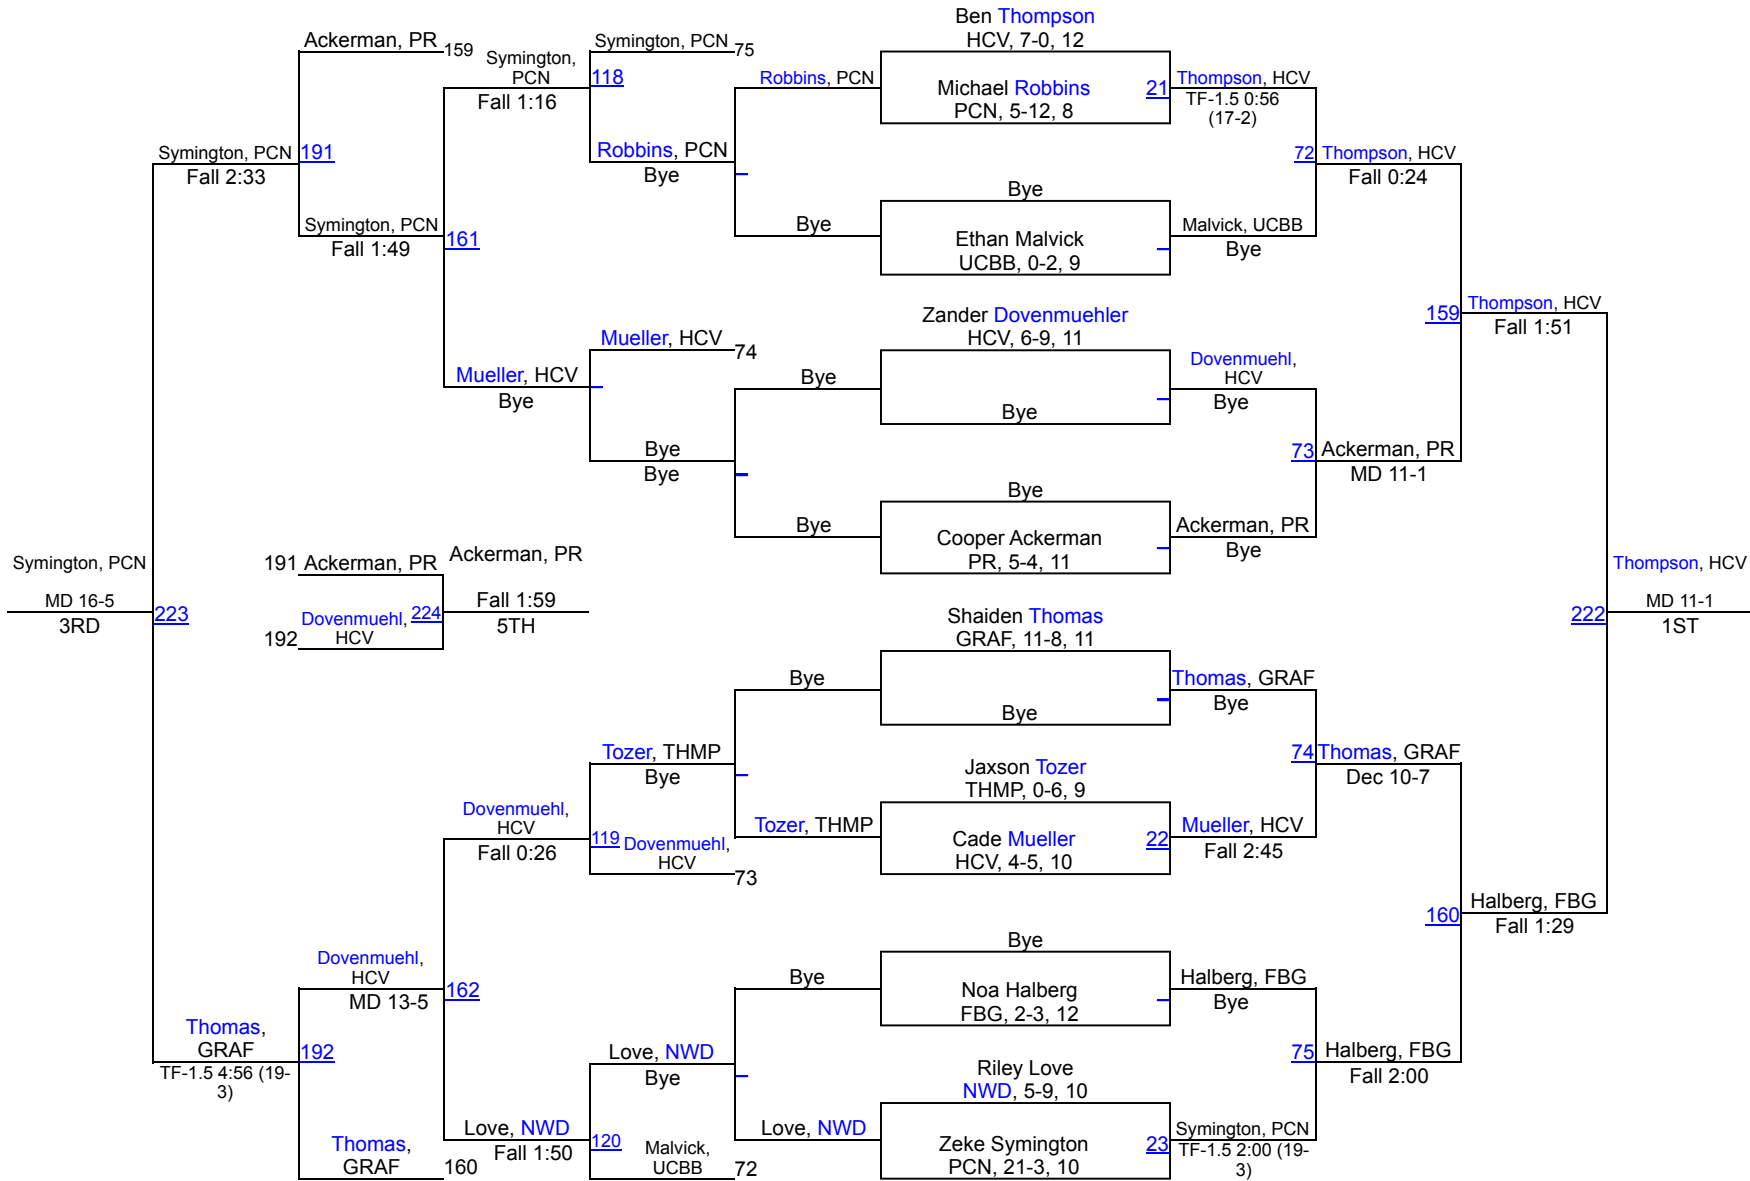

Grafton Wrestling Tournament 2024

107

Grafton Wrestling Tournament 2024

114

Grafton Wrestling Tournament 2024

121

Grafton Wrestling Tournament 2024

127

Grafton Wrestling Tournament 2024

133

Grafton Wrestling Tournament 2024

139

Grafton Wrestling Tournament 2024

145

Grafton Wrestling Tournament 2024

152

Grafton Wrestling Tournament 2024

160

Grafton Wrestling Tournament 2024

172

Grafton Wrestling Tournament 2024

189

Grafton Wrestling Tournament 2024

215