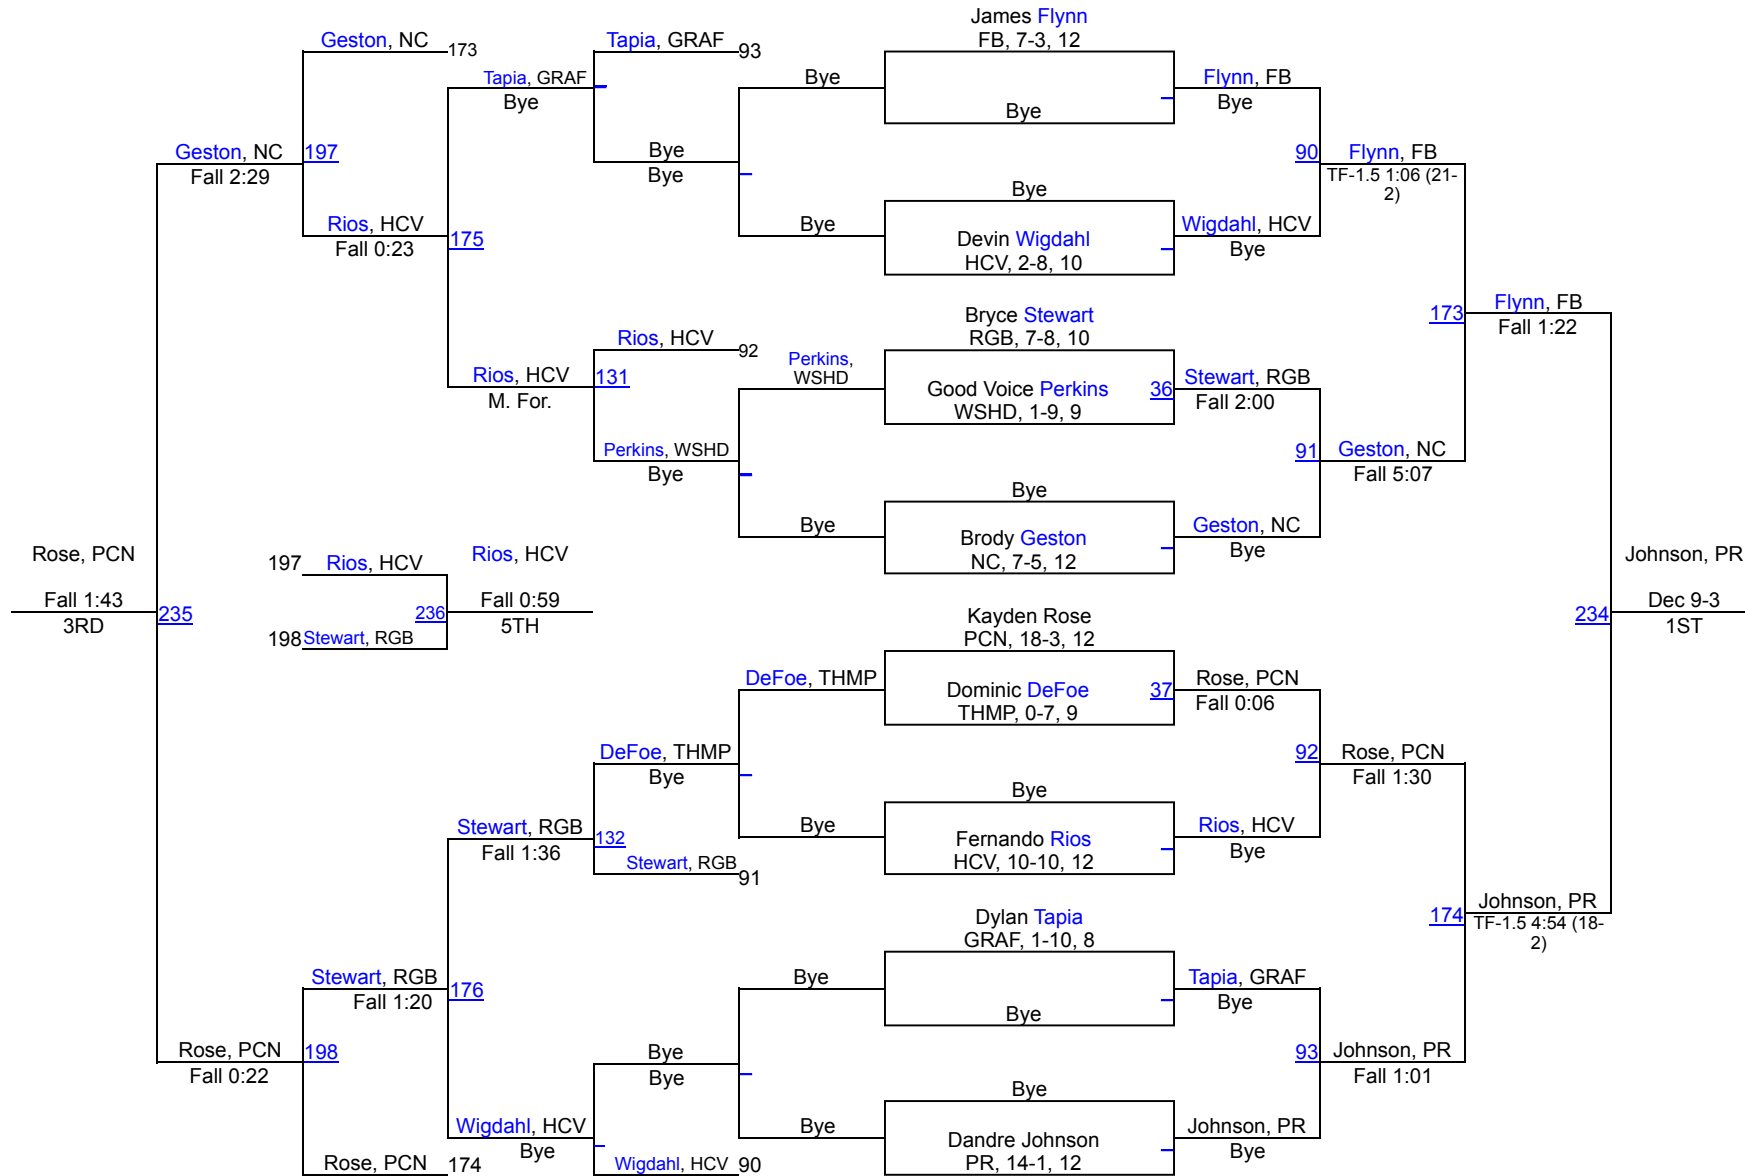

Grafton Wrestling Tournament 2024

107

Grafton Wrestling Tournament 2024

114

Grafton Wrestling Tournament 2024

121

Grafton Wrestling Tournament 2024

127

Grafton Wrestling Tournament 2024

133

Grafton Wrestling Tournament 2024

139

Grafton Wrestling Tournament 2024

145

Grafton Wrestling Tournament 2024

152

Grafton Wrestling Tournament 2024

160

Grafton Wrestling Tournament 2024

172

Grafton Wrestling Tournament 2024

189

Grafton Wrestling Tournament 2024

215

Grafton Wrestling Tournament 2024

285