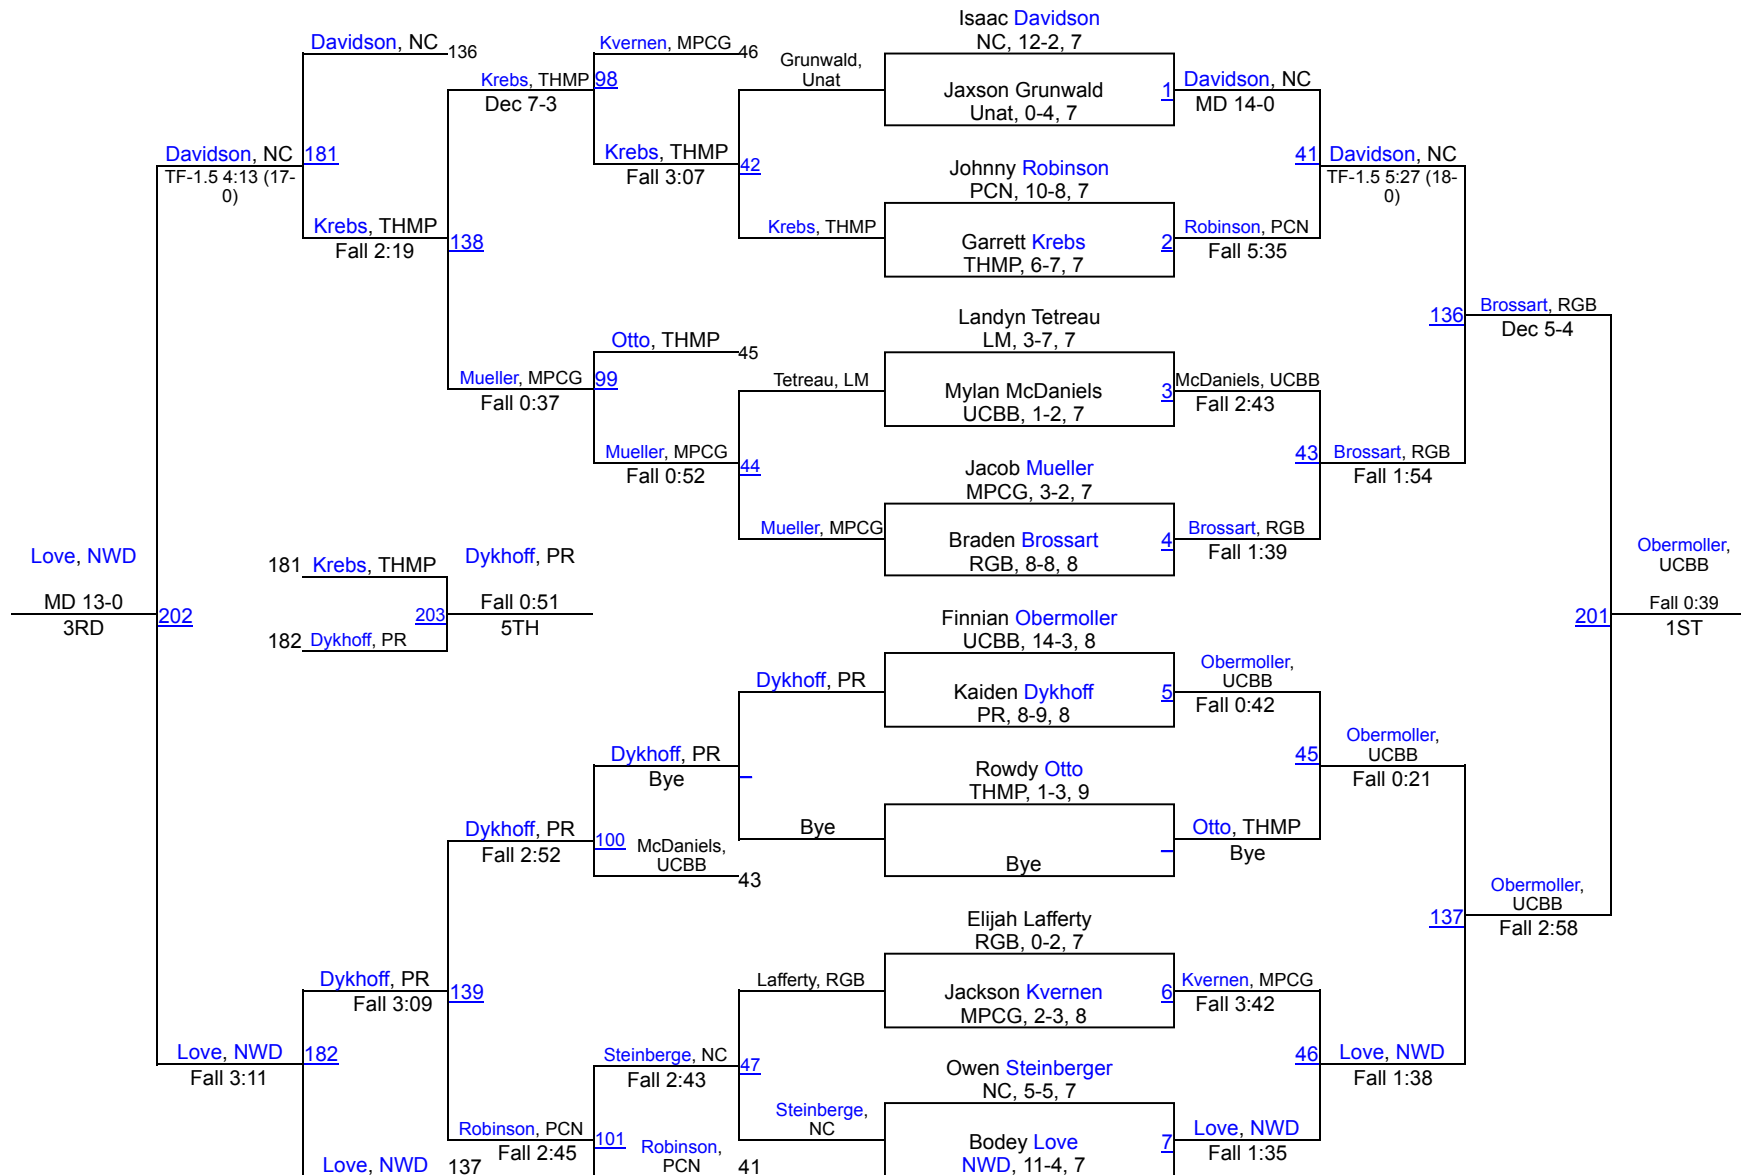

| | | |
|----|----------------------------|-------|
| 1 | Pembina County North | 192.5 |
| 2 | United Clay Becker Badgers | 157 |
| 3 | Fertile Beltrami | 143 |
| 4 | Hillsboro-Central Valley | 140.5 |
| 5 | Park Rapids | 118.5 |
| 6 | Fosston Bagley | 83.5 |
| 7 | MayPortCG | 80 |
| 8 | Roseau | 69.5 |
| 9 | Lisbon | 68 |
| 10 | Rugby | 67.5 |
| 11 | Northern Cass | 56 |
| 12 | Thompson | 42.5 |
| 13 | Grafton | 33.5 |
| 14 | Larimore | 30 |
| 15 | Northwood | 25 |
| 16 | White Shield | 0 |

Grafton Wrestling Tournament 2024

107

Grafton Wrestling Tournament 2024

114

Grafton Wrestling Tournament 2024

121

Grafton Wrestling Tournament 2024

127

Grafton Wrestling Tournament 2024

133

Grafton Wrestling Tournament 2024

139

Grafton Wrestling Tournament 2024

145

Grafton Wrestling Tournament 2024

152