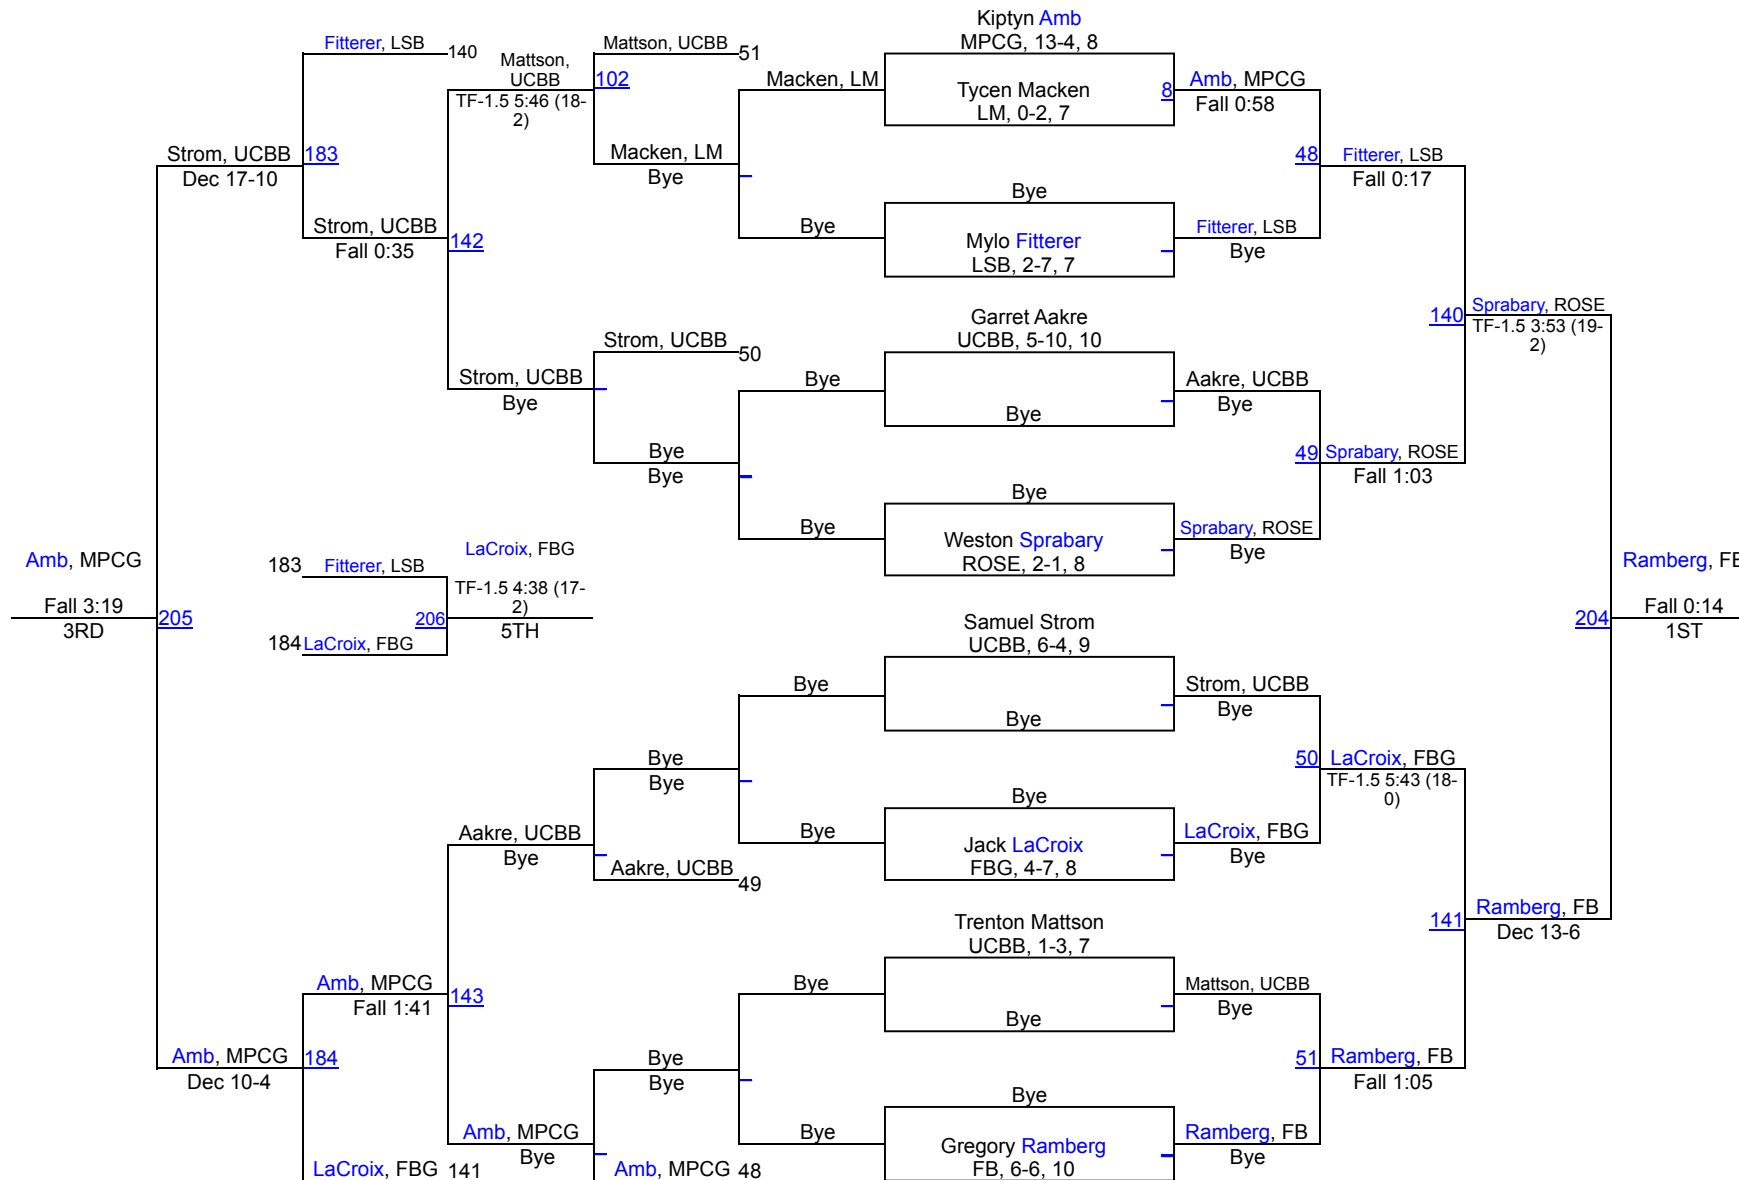

| | | |
|----|----------------------------|-------|
| 1 | Pembina County North | 192.5 |
| 2 | United Clay Becker Badgers | 157 |
| 3 | Fertile Beltrami | 143 |
| 4 | Hillsboro-Central Valley | 140.5 |
| 5 | Park Rapids | 118.5 |
| 6 | Fosston Bagley | 83.5 |
| 7 | MayPortCG | 80 |
| 8 | Roseau | 69.5 |
| 9 | Lisbon | 68 |
| 10 | Rugby | 67.5 |
| 11 | Northern Cass | 56 |
| 12 | Thompson | 42.5 |
| 13 | Grafton | 33.5 |
| 14 | Larimore | 30 |
| 15 | Northwood | 25 |
| 16 | White Shield | 0 |

Grafton Wrestling Tournament 2024

107

Grafton Wrestling Tournament 2024

114

Grafton Wrestling Tournament 2024

121

Grafton Wrestling Tournament 2024

127

Grafton Wrestling Tournament 2024

133

Grafton Wrestling Tournament 2024

139

Grafton Wrestling Tournament 2024

145

Grafton Wrestling Tournament 2024

152

Grafton Wrestling Tournament 2024

285