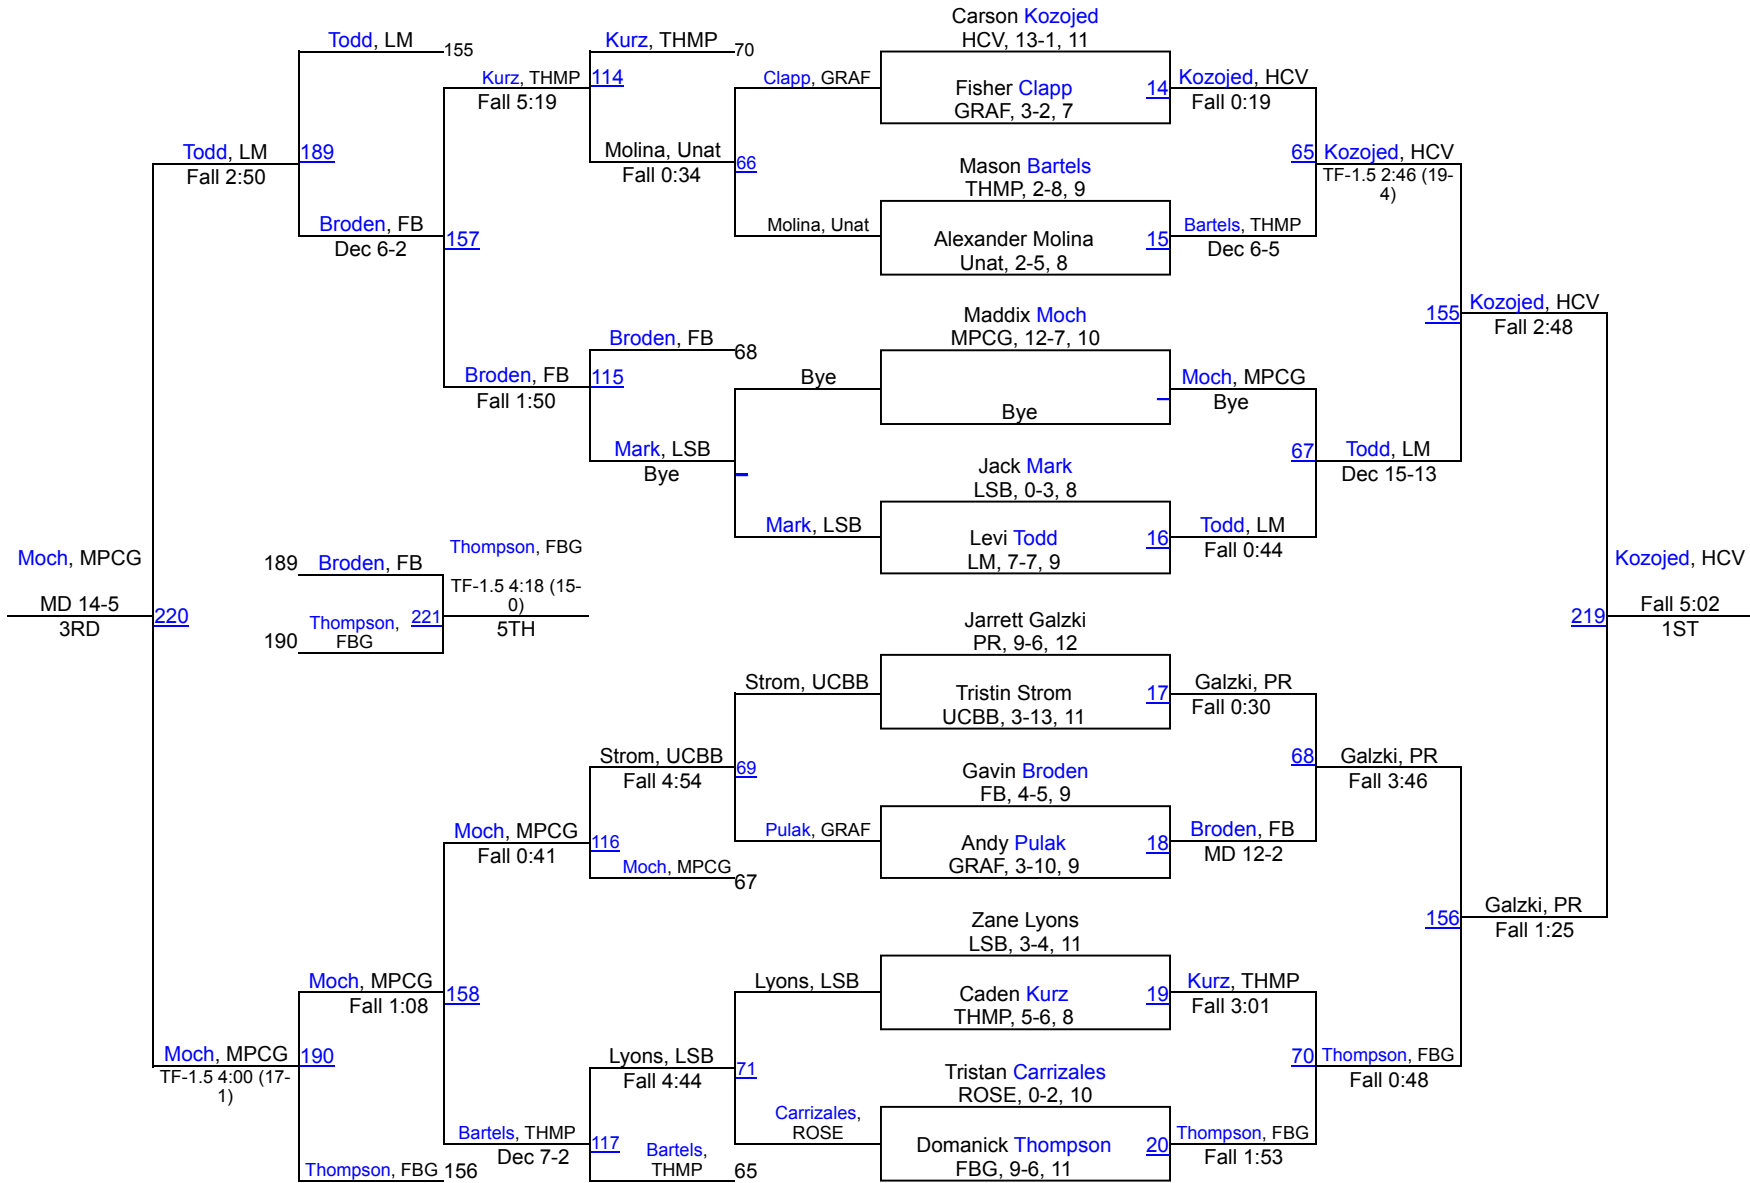

Grafton Wrestling Tournament 2024

107

Grafton Wrestling Tournament 2024

114

Grafton Wrestling Tournament 2024

121

Grafton Wrestling Tournament 2024

127

Grafton Wrestling Tournament 2024

133

Grafton Wrestling Tournament 2024

139

Grafton Wrestling Tournament 2024

145

Grafton Wrestling Tournament 2024

152

Grafton Wrestling Tournament 2024

160

Grafton Wrestling Tournament 2024

172

Grafton Wrestling Tournament 2024

189

Grafton Wrestling Tournament 2024

215