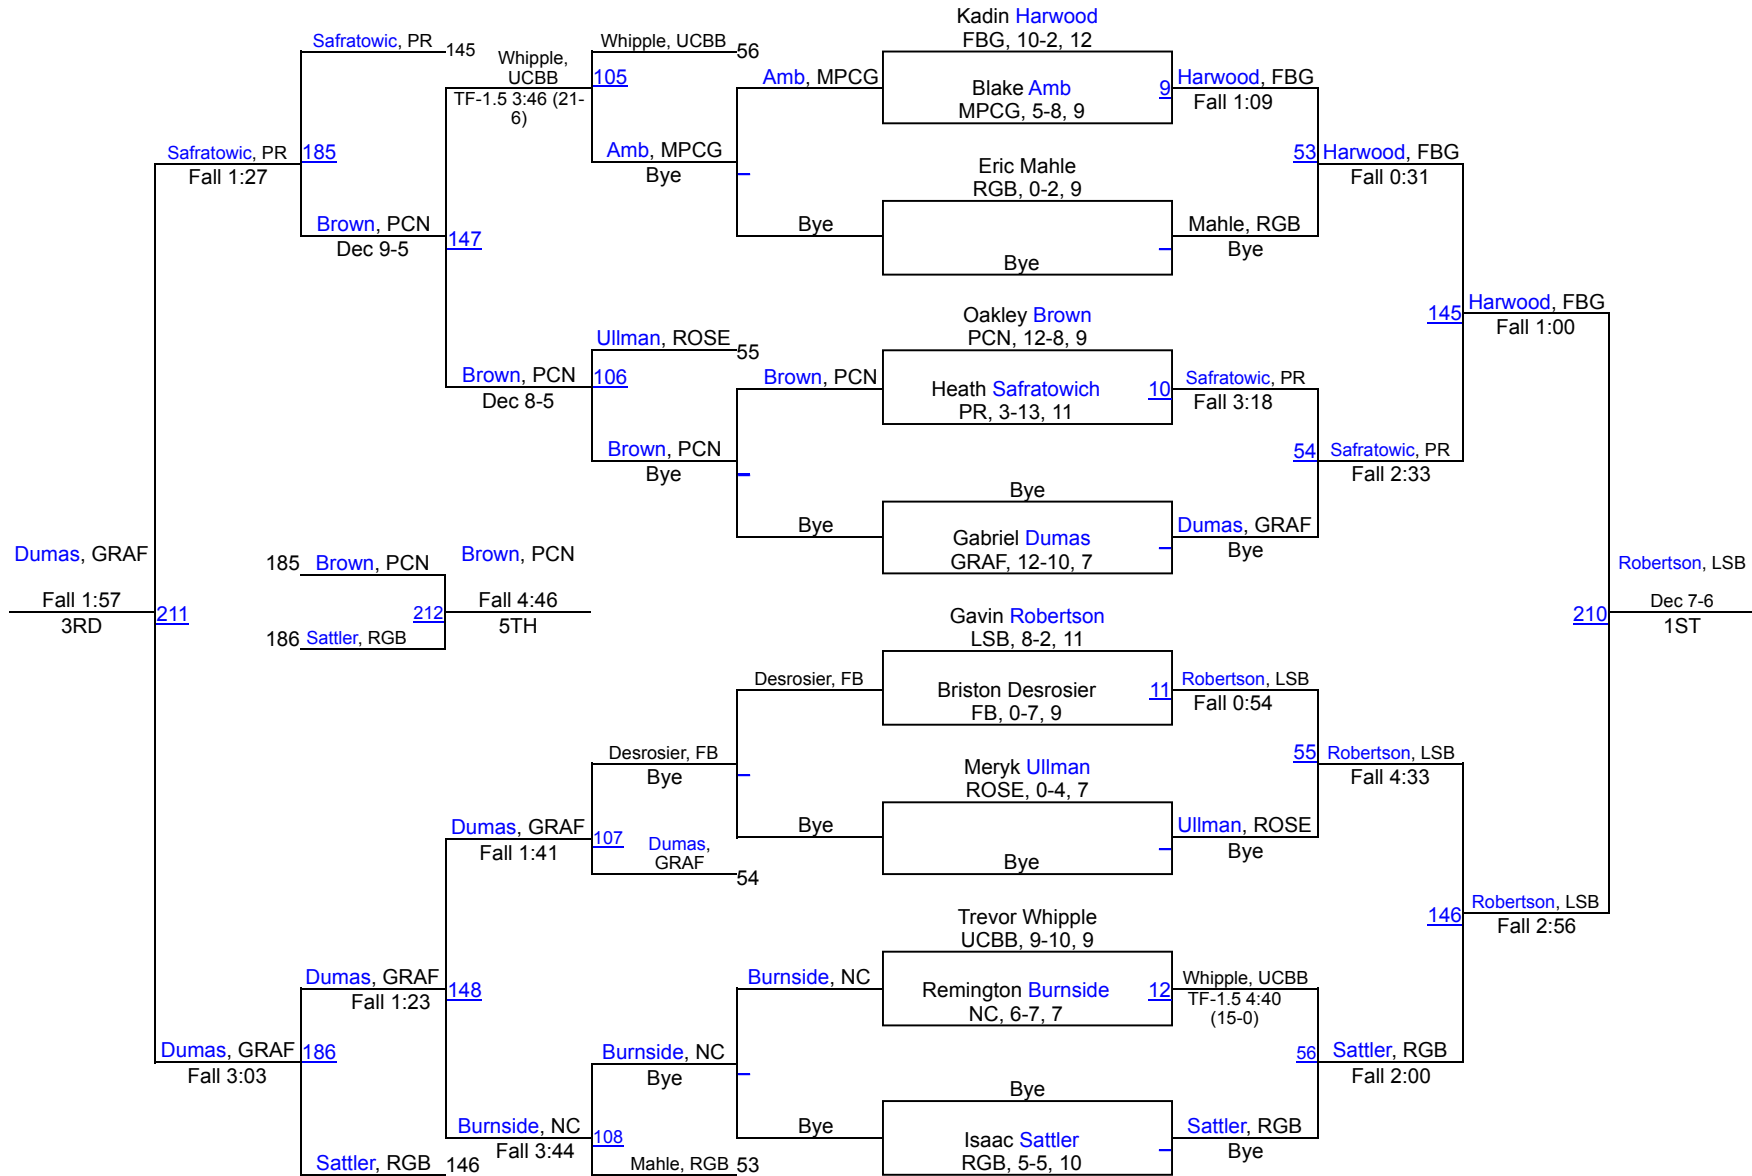

Grafton Wrestling Tournament 2024

107

Grafton Wrestling Tournament 2024

114

Grafton Wrestling Tournament 2024

121

Grafton Wrestling Tournament 2024

127

Grafton Wrestling Tournament 2024

133

Grafton Wrestling Tournament 2024

139

Grafton Wrestling Tournament 2024

145

Grafton Wrestling Tournament 2024

152