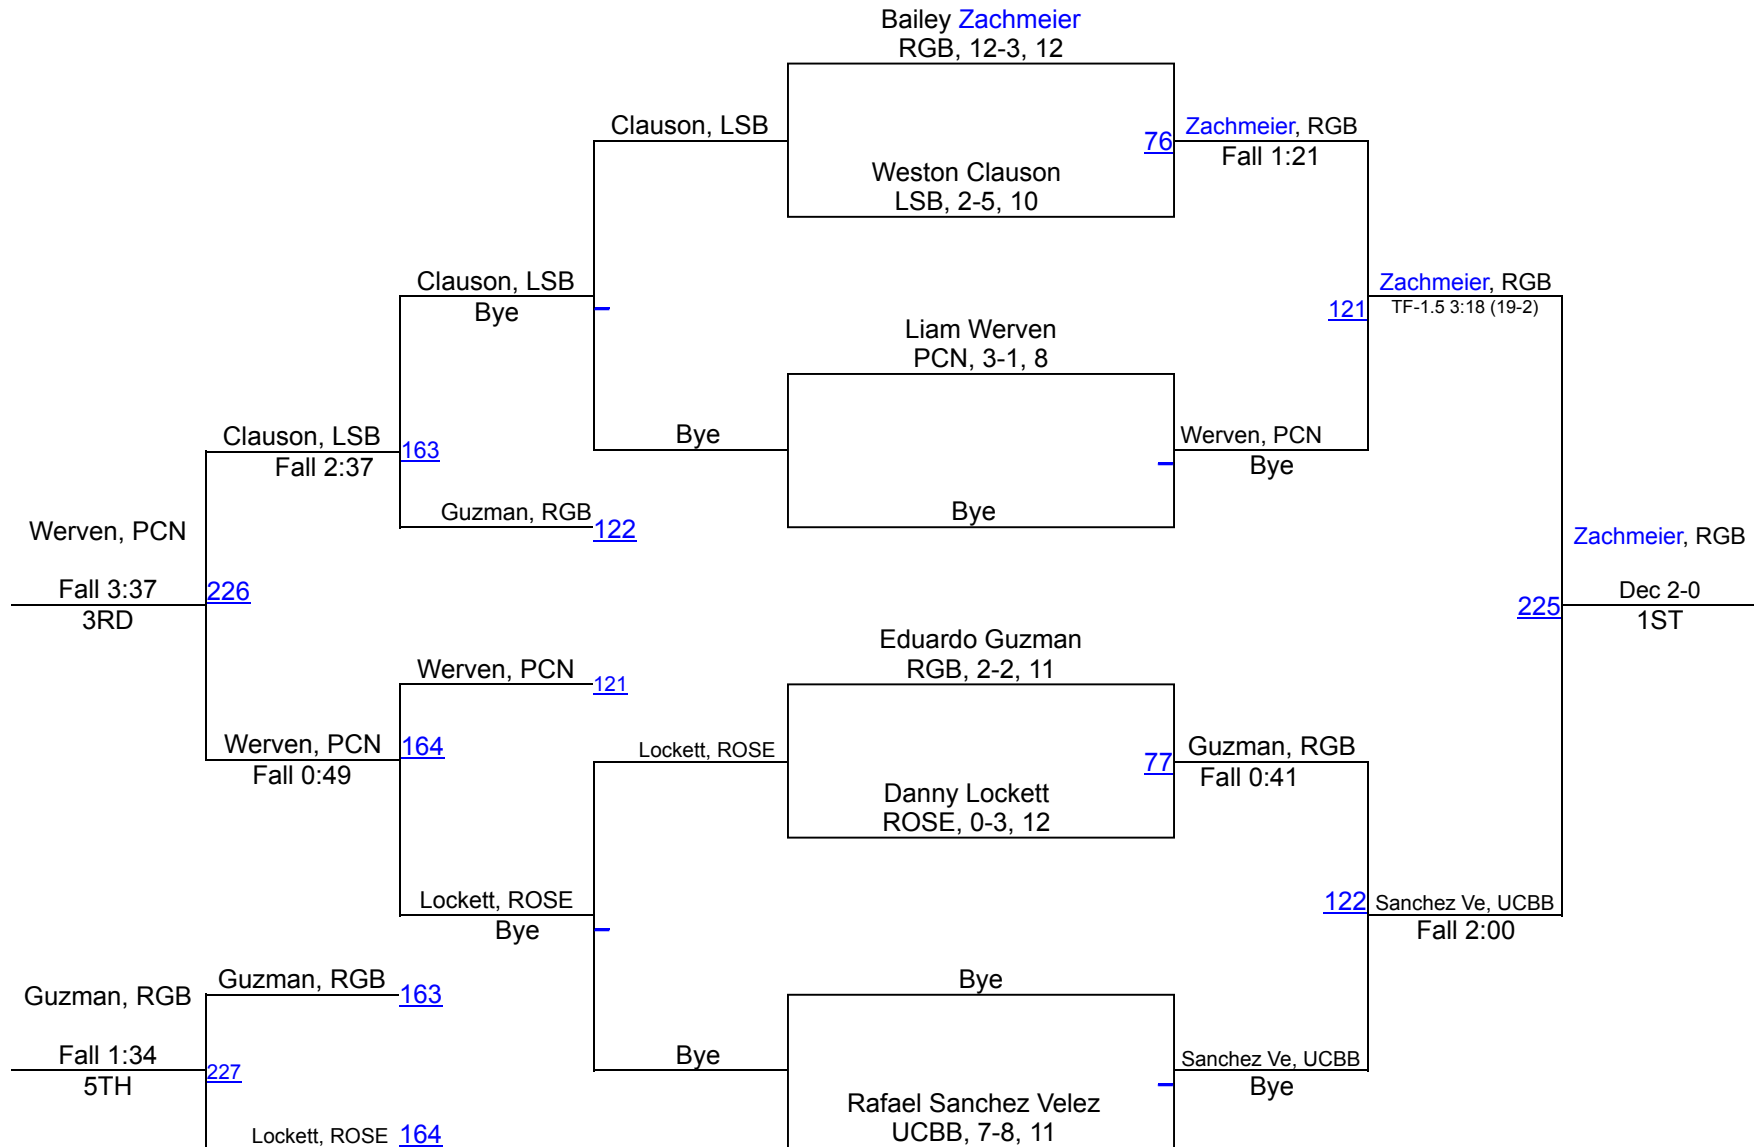

Grafton Wrestling Tournament 2024

160