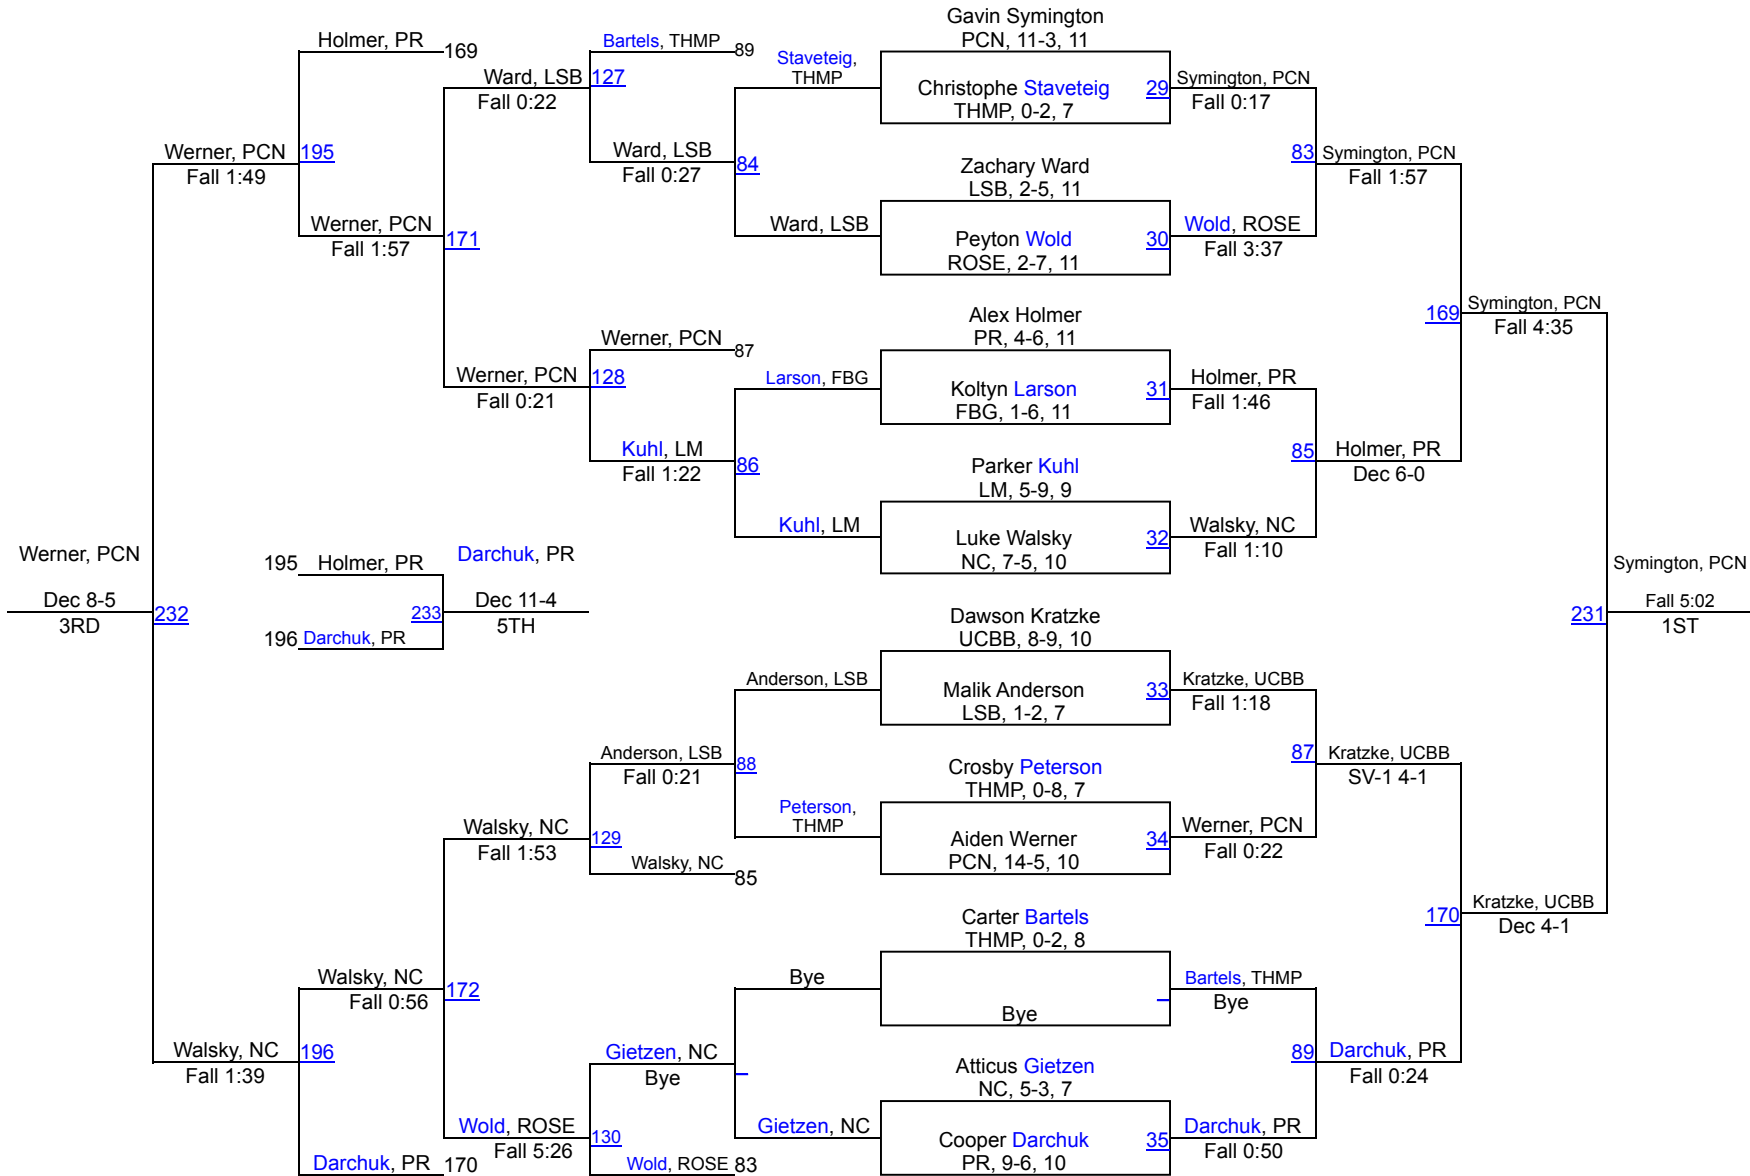

Grafton Wrestling Tournament 2024

133

Grafton Wrestling Tournament 2024

139

Grafton Wrestling Tournament 2024

145

Grafton Wrestling Tournament 2024

152

Grafton Wrestling Tournament 2024

160

Grafton Wrestling Tournament 2024

172

Grafton Wrestling Tournament 2024

189

Grafton Wrestling Tournament 2024

215