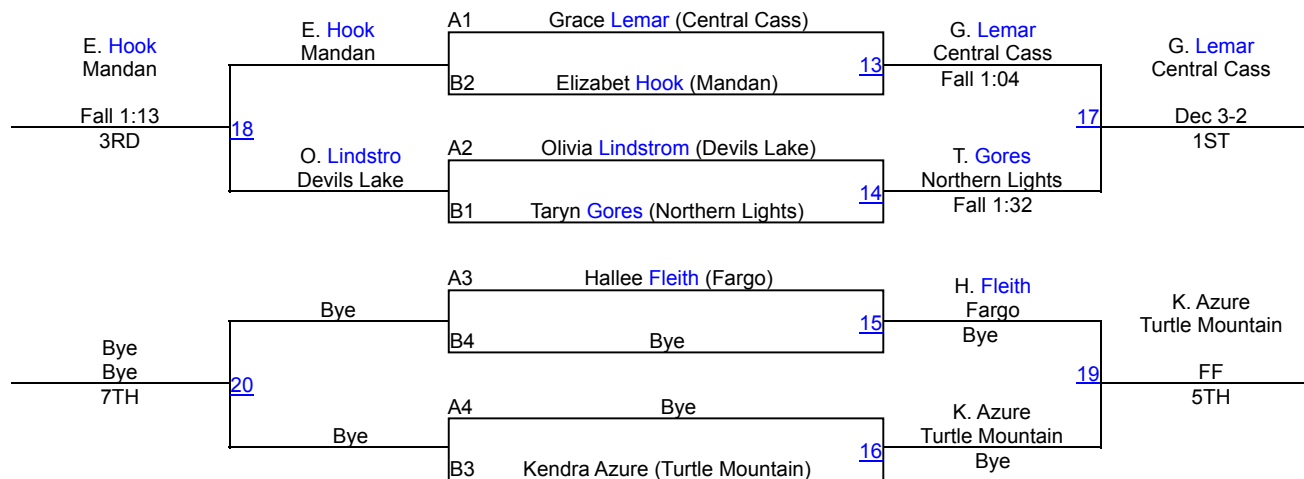

Dennis Flynn Shootout (GIRLS)

Girls Varsity 130

Round 1

Round 2

POOL A

POOL B

Round 3

FINALS

Dennis Flynn Shootout (GIRLS)

Girls Varsity 136

Round 1

Round 2

POOL A

POOL B

Round 3

FINALS

Dennis Flynn Shootout (GIRLS)

Girls Varsity 142

Round 1

Round 2

POOL A

POOL B

Round 3

FINALS