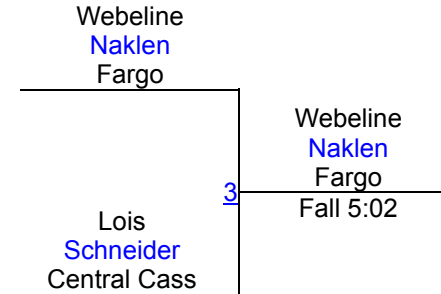

Dennis Flynn Shootout (GIRLS)

Girls Varsity 142

Round 1

Round 2

POOL A

POOL B

Round 3

FINALS

Dennis Flynn Shootout (GIRLS)

Girls Varsity 148

Round 1

Round 2

Round 3

W. Naklen (Fargo)

1ST

L. Schneider (Central Cass)

2ND

E. Faleide (Central Cass)

3RD

Dennis Flynn Shootout (GIRLS)

Girls Varsity 155

Round 1

Round 2

POOL A

POOL B

Round 3

FINALS

Dennis Flynn Shootout (GIRLS)

Girls Varsity 170

Round 1

Round 2

POOL A