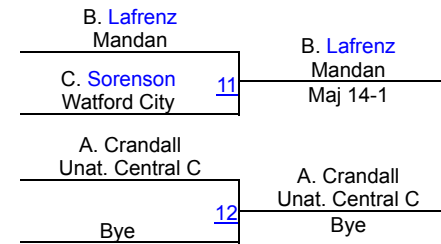

Dennis Flynn Shootout (GIRLS)

Girls Varsity 100

Round 1

Round 2

POOL A

POOL B

Round 3

FINALS

Dennis Flynn Shootout (GIRLS)

Girls Varsity 106

Round 1

Round 2

POOL A

POOL B

Round 3

FINALS

Dennis Flynn Shootout (GIRLS)

Girls Varsity 112

Round 1

Round 2

POOL A

POOL B

Round 3

FINALS