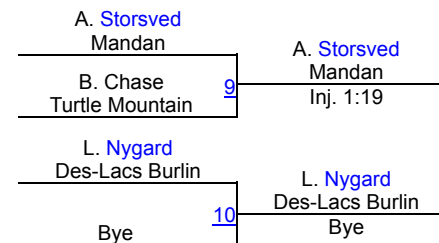

POOL B

Round 3

FINALS

Dennis Flynn Shootout (GIRLS)

Girls Varsity 170

Round 1

Round 2

POOL A

POOL B

Round 3

FINALS

Dennis Flynn Shootout (GIRLS)

Girls Varsity 190

Round 1

Nevaeh Hipsak Central Cass	Nevaeh Hipsak Central Cass
Gianna Simek Fargo	Fall 3:10
1	

Kale Krisher Des-Lacs Burlin	Victoria Novotny Mandan
Victoria Novotny Mandan	Fall 0:40
2	