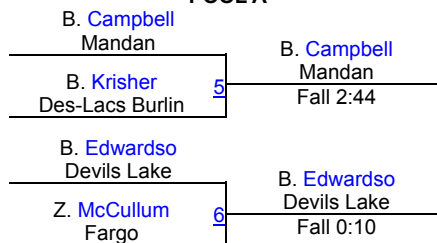

Dennis Flynn Shootout (GIRLS)

Girls Varsity 118

Round 1

Round 2

POOL A

POOL B

Round 3

FINALS

Dennis Flynn Shootout (GIRLS)

Girls Varsity 124

Round 1

Round 2

POOL A

POOL B

Round 3

FINALS

Dennis Flynn Shootout (GIRLS)

Girls Varsity 130

Round 1

Round 2

POOL A

POOL B

Round 3

FINALS