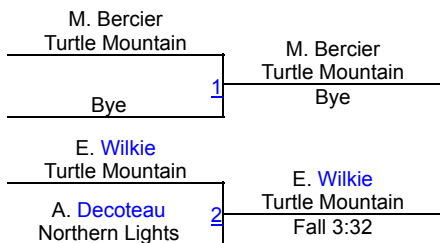

Dennis Flynn Shootout (GIRLS)

Girls Varsity 130

Round 1

Round 2

POOL A

POOL B

Round 3

FINALS

Dennis Flynn Shootout (GIRLS)

Girls Varsity 136

Round 1

Round 2

POOL A

POOL B

Round 3

FINALS

Dennis Flynn Shootout (GIRLS)

Girls Varsity 142

Round 1

Round 2

POOL A

POOL B

Round 3

FINALS