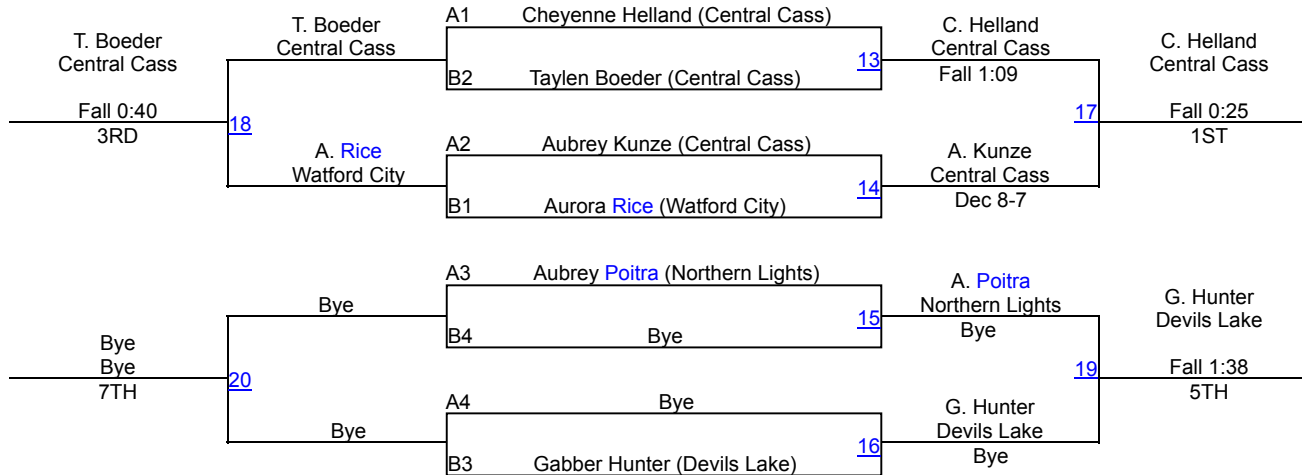

2ND

E. Faleide (Central Cass)

3RD

Dennis Flynn Shootout (GIRLS)

Girls Varsity 155

Round 1

Round 2

POOL A

POOL B

Round 3

FINALS

Dennis Flynn Shootout (GIRLS)

Girls Varsity 170

Round 1

Round 2

POOL A