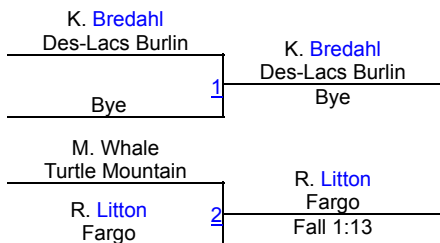

Dennis Flynn Shootout (GIRLS)

Girls Varsity 118

Round 1

Round 2

POOL A

POOL B

Round 3

FINALS

Dennis Flynn Shootout (GIRLS)

Girls Varsity 124

Round 1

Round 2

POOL A

POOL B

Round 3

FINALS

Dennis Flynn Shootout (GIRLS)

Girls Varsity 130

Round 1

Round 2

POOL A

POOL B

Round 3

FINALS