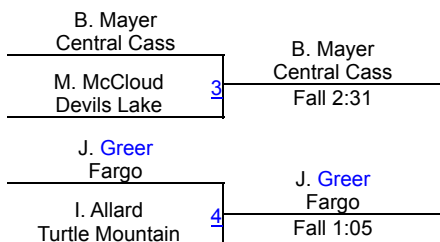

Dennis Flynn Shootout (GIRLS)

Girls Varsity 112

Round 1

Round 2

POOL A

POOL B

Round 3

FINALS

Dennis Flynn Shootout (GIRLS)

Girls Varsity 118

Round 1

Round 2

POOL A

POOL B

Round 3

FINALS

Dennis Flynn Shootout (GIRLS)

Girls Varsity 124

Round 1

Round 2

POOL A

POOL B

Round 3

FINALS

Dennis Flynn Shootout (GIRLS)

Girls Varsity 130

Round 1

Round 2

POOL A

POOL B

Round 3

FINALS