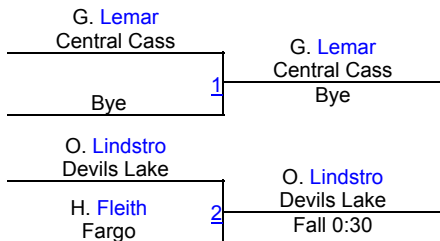

Dennis Flynn Shootout (GIRLS)

Girls Varsity 124

Round 1

Round 2

POOL A

POOL B

Round 3

FINALS

Dennis Flynn Shootout (GIRLS)

Girls Varsity 130

Round 1

Round 2

POOL A

POOL B

Round 3

FINALS

Dennis Flynn Shootout (GIRLS)

Girls Varsity 136

Round 1

Round 2

POOL A

POOL B

Round 3

FINALS

Dennis Flynn Shootout (GIRLS)

Girls Varsity 142

Round 1

Round 2

POOL A

POOL B

Round 3

FINALS