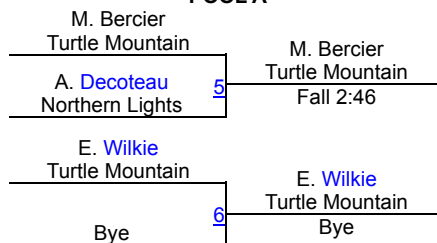

Dennis Flynn Shootout (GIRLS)

Girls Varsity 136

Round 1

Round 2

POOL A

POOL B

Round 3

FINALS

Dennis Flynn Shootout (GIRLS)

Girls Varsity 142

Round 1

Round 2

POOL A

POOL B

Round 3

FINALS

Dennis Flynn Shootout (GIRLS)

Girls Varsity 148

Round 1

Round 2

Round 3

W. Naklen (Fargo)

1ST

L. Schneider (Central Cass)