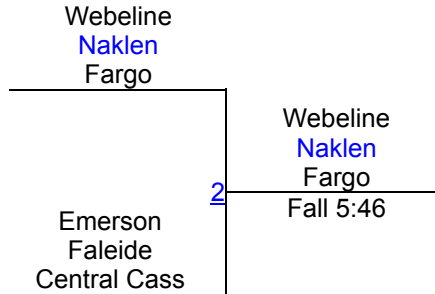

Dennis Flynn Shootout (GIRLS)

Girls Varsity 130

Round 1

Round 2

POOL A

POOL B

Round 3

FINALS

Dennis Flynn Shootout (GIRLS)

Girls Varsity 136

Round 1

Round 2

POOL A

POOL B

Round 3

FINALS

Dennis Flynn Shootout (GIRLS)

Girls Varsity 142

Round 1

Round 2

POOL A

POOL B

Round 3

FINALS

Dennis Flynn Shootout (GIRLS)

Girls Varsity 148

Round 1

Round 2

Round 3

W. Naklen (Fargo)

1ST

L. Schneider (Central Cass)