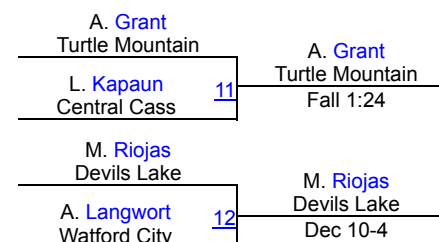

Dennis Flynn Shootout (GIRLS)

Girls Varsity 124

Round 1

Round 2

POOL A

POOL B

Round 3

FINALS

Dennis Flynn Shootout (GIRLS)

Girls Varsity 130

Round 1

Round 2

POOL A

POOL B

Round 3

FINALS

Dennis Flynn Shootout (GIRLS)

Girls Varsity 136

Round 1

Round 2

POOL A

POOL B

Round 3

FINALS