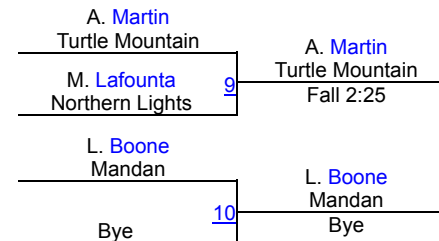

G. Simek (Fargo)
5TH

Dennis Flynn Shootout (GIRLS)

Girls Varsity 250

Round 1

Round 2

POOL A

POOL B

Round 3