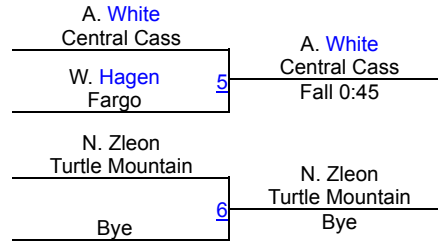

Dennis Flynn Shootout (GIRLS)

Girls Varsity 100

Round 1

Round 2

POOL A

POOL B

Round 3

FINALS

Dennis Flynn Shootout (GIRLS)

Girls Varsity 106

Round 1

Round 2

POOL A

POOL B

Round 3

FINALS