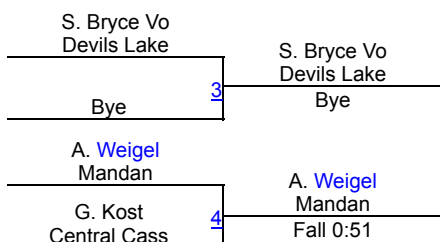

Dennis Flynn Shootout (GIRLS)

Girls Varsity 100

Round 1

Round 2

POOL A

POOL B

Round 3

FINALS

Dennis Flynn Shootout (GIRLS)

Girls Varsity 106

Round 1

Round 2

POOL A

POOL B

Round 3

FINALS

Dennis Flynn Shootout (GIRLS)

Girls Varsity 112

Round 1

Round 2

POOL A

POOL B

Round 3

FINALS