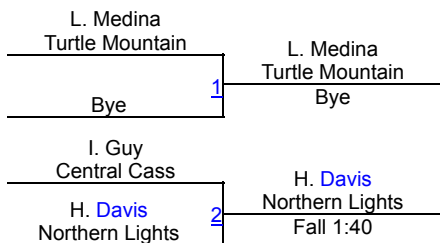

Dennis Flynn Shootout (GIRLS)

Girls Varsity 100

Round 1

Round 2

POOL A

POOL B

Round 3

FINALS

Dennis Flynn Shootout (GIRLS)

Girls Varsity 106

Round 1

Round 2

POOL A

POOL B

Round 3

FINALS

Dennis Flynn Shootout (GIRLS)

Girls Varsity 112

Round 1

Round 2

POOL A

POOL B

Round 3

FINALS