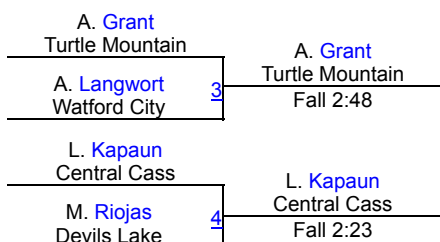

Dennis Flynn Shootout (GIRLS)

Girls Varsity 118

Round 1

Round 2

POOL A

POOL B

Round 3

FINALS

Dennis Flynn Shootout (GIRLS)

Girls Varsity 124

Round 1

Round 2

POOL A

POOL B

Round 3

FINALS

Dennis Flynn Shootout (GIRLS)

Girls Varsity 130

Round 1

Round 2

POOL A

POOL B

Round 3

FINALS