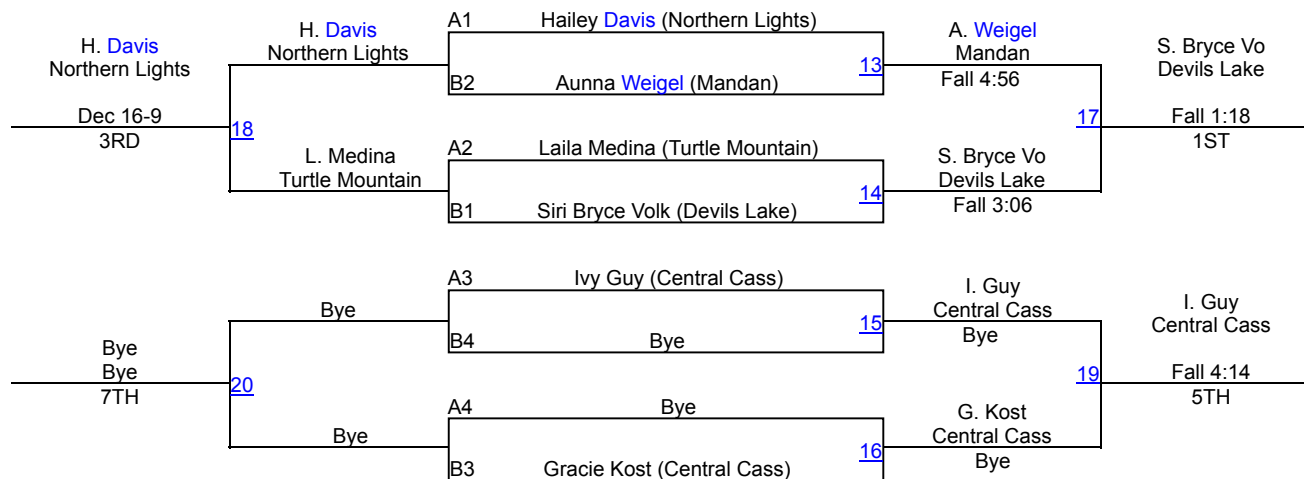

Dennis Flynn Shootout (GIRLS)

Girls Varsity 100

Round 1

Round 2

POOL A

POOL B

Round 3

FINALS

Dennis Flynn Shootout (GIRLS)

Girls Varsity 106

Round 1

Round 2

POOL A

POOL B

Round 3

FINALS

Dennis Flynn Shootout (GIRLS)

Girls Varsity 112

Round 1

Round 2

POOL A

POOL B

Round 3

FINALS

Dennis Flynn Shootout (GIRLS)

Girls Varsity 118

Round 1

Round 2

POOL A

POOL B

Round 3

FINALS