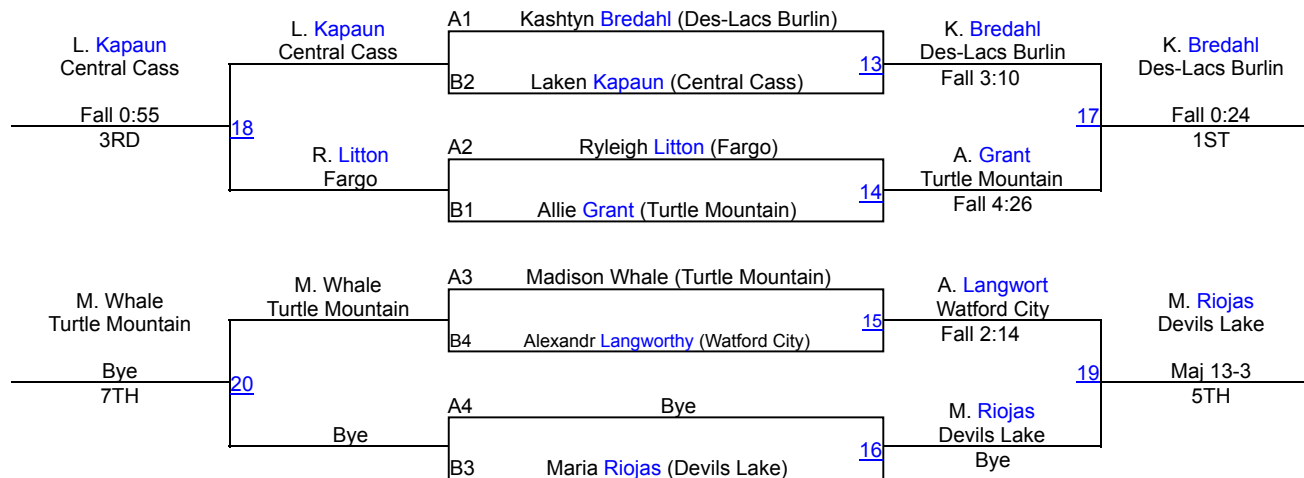

Dennis Flynn Shootout (GIRLS)

Girls Varsity 124

Round 1

Round 2

POOL A

POOL B

Round 3

FINALS

Dennis Flynn Shootout (GIRLS)

Girls Varsity 130

Round 1

Round 2

POOL A

POOL B

Round 3

FINALS

Dennis Flynn Shootout (GIRLS)

Girls Varsity 136

Round 1

Round 2

POOL A

POOL B

Round 3

FINALS