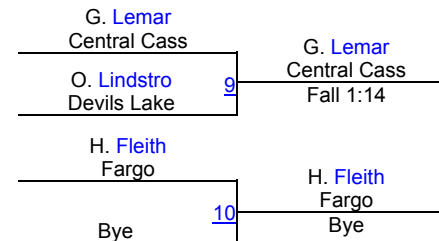

Dennis Flynn Shootout (GIRLS)

Girls Varsity 124

Round 1

Round 2

POOL A

POOL B

Round 3

FINALS

Dennis Flynn Shootout (GIRLS)

Girls Varsity 130

Round 1

Round 2

POOL A

POOL B

Round 3

FINALS

Dennis Flynn Shootout (GIRLS)

Girls Varsity 136

Round 1

Round 2

POOL A

POOL B

Round 3

FINALS

Dennis Flynn Shootout (GIRLS)

Girls Varsity 142

Round 1

Round 2

POOL A

POOL B

Round 3

FINALS