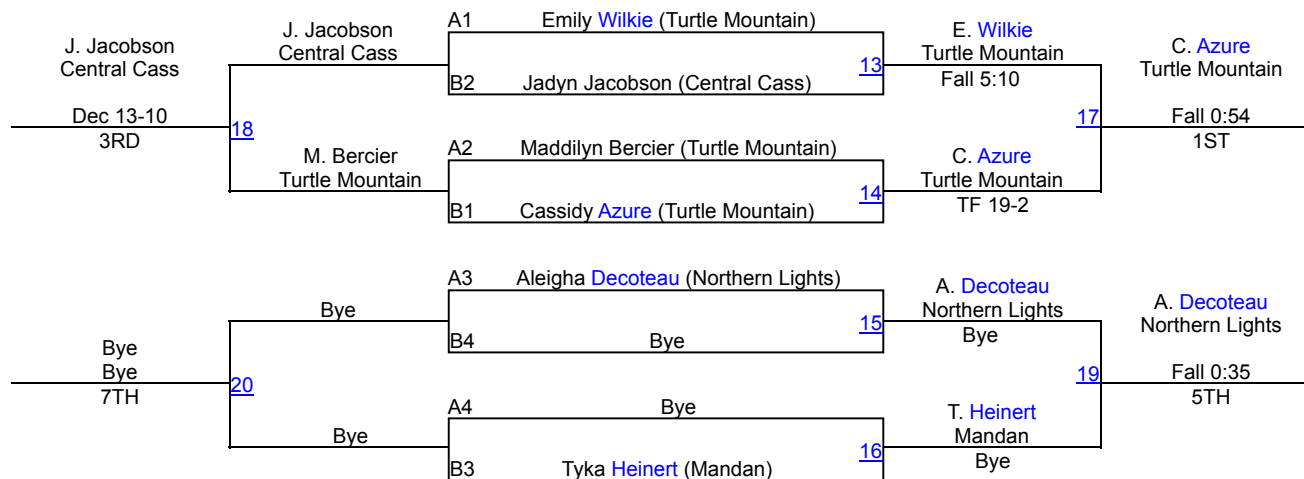

Dennis Flynn Shootout (GIRLS)

Girls Varsity 136

Round 1

Round 2

POOL A

POOL B

Round 3

FINALS

Dennis Flynn Shootout (GIRLS)

Girls Varsity 142

Round 1

Round 2

POOL A

POOL B

Round 3

FINALS

Dennis Flynn Shootout (GIRLS)

Girls Varsity 148

Round 1

Round 2

Round 3

W. Naklen (Fargo)

1ST

L. Schneider (Central Cass)