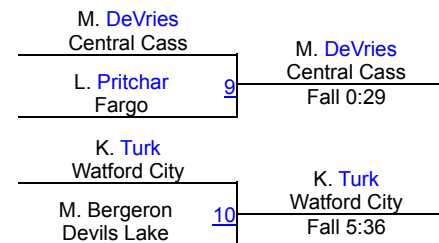

Dennis Flynn Shootout (GIRLS)

Girls Varsity 112

Round 1

Round 2

POOL A

POOL B

Round 3

FINALS

Dennis Flynn Shootout (GIRLS)

Girls Varsity 118

Round 1

Round 2

POOL A

POOL B

Round 3

FINALS

Dennis Flynn Shootout (GIRLS)

Girls Varsity 124

Round 1

Round 2

POOL A

POOL B

Round 3

FINALS

Dennis Flynn Shootout (GIRLS)

Girls Varsity 130

Round 1

Round 2

POOL A

POOL B

Round 3

FINALS