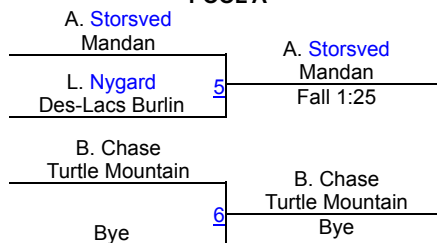

POOL B

Round 3

FINALS

Dennis Flynn Shootout (GIRLS)

Girls Varsity 170

Round 1

Round 2

POOL A

POOL B

Round 3

FINALS

Dennis Flynn Shootout (GIRLS)

Girls Varsity 190

Round 1

Nevaeh Hipsak Central Cass	Nevaeh Hipsak Central Cass
Gianna Simek Fargo	Fall 3:10
1	

Kale Krisher Des-Lacs Burlin	Victoria Novotny Mandan
Victoria Novotny Mandan	Fall 0:40
2	