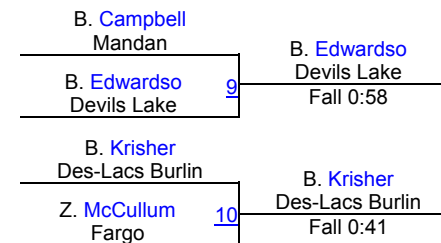

Dennis Flynn Shootout (GIRLS)

Girls Varsity 118

Round 1

Round 2

POOL A

POOL B

Round 3

FINALS

Dennis Flynn Shootout (GIRLS)

Girls Varsity 124

Round 1

Round 2

POOL A

POOL B

Round 3

FINALS

Dennis Flynn Shootout (GIRLS)

Girls Varsity 130

Round 1

Round 2

POOL A

POOL B

Round 3

FINALS