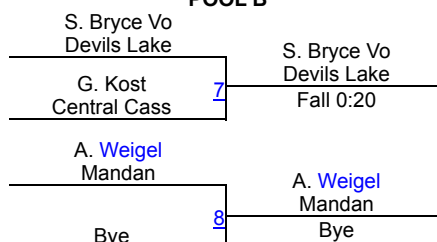

Dennis Flynn Shootout (GIRLS)

Girls Varsity 100

Round 1

Round 2

POOL A

POOL B

Round 3

FINALS

Dennis Flynn Shootout (GIRLS)

Girls Varsity 106

Round 1

Round 2

POOL A

POOL B

Round 3

FINALS

Dennis Flynn Shootout (GIRLS)

Girls Varsity 112

Round 1

Round 2

POOL A

POOL B

Round 3

FINALS

Dennis Flynn Shootout (GIRLS)

Girls Varsity 118

Round 1

Round 2

POOL A

POOL B

Round 3

FINALS