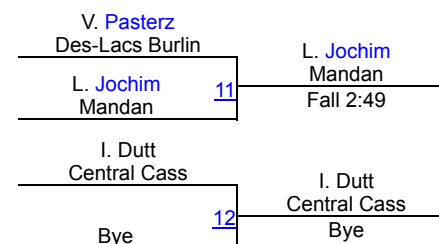

2ND

E. Faleide (Central Cass)

3RD

Dennis Flynn Shootout (GIRLS)

Girls Varsity 155

Round 1

Round 2

POOL A

POOL B

Round 3

FINALS

Dennis Flynn Shootout (GIRLS)

Girls Varsity 170

Round 1

Round 2

POOL A

POOL B

Round 3

FINALS

Dennis Flynn Shootout (GIRLS)

Girls Varsity 190

Round 1

Nevaeh Hipsak Central Cass	Nevaeh Hipsak Central Cass
Gianna Simek Fargo	Fall 3:10
1	

Kale Krisher Des-Lacs Burlin	Victoria Novotny Mandan
Victoria Novotny Mandan	Fall 0:40
2	