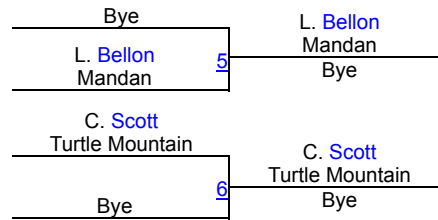

Dennis Flynn Shootout (GIRLS)

Girls Varsity 106

Round 1

Round 2

POOL A

POOL B

Round 3

FINALS

Dennis Flynn Shootout (GIRLS)

Girls Varsity 112

Round 1

Round 2

POOL A

POOL B

Round 3

FINALS

Dennis Flynn Shootout (GIRLS)

Girls Varsity 118

Round 1

Round 2

POOL A

POOL B

Round 3

FINALS