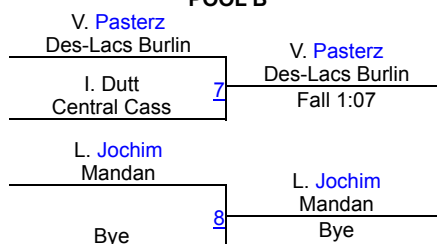

2ND

E. Faleide (Central Cass)

3RD

Dennis Flynn Shootout (GIRLS)

Girls Varsity 155

Round 1

Round 2

POOL A

POOL B

Round 3

FINALS

Dennis Flynn Shootout (GIRLS)

Girls Varsity 170

Round 1

Round 2

POOL A

POOL B

Round 3

FINALS

Dennis Flynn Shootout (GIRLS)

Girls Varsity 190

Round 1

Nevaeh Hipsak Central Cass	Nevaeh Hipsak Central Cass
Gianna Simek Fargo	Fall 3:10
1	

Kale Krisher Des-Lacs Burlin	Victoria Novotny Mandan
Victoria Novotny Mandan	Fall 0:40
2	