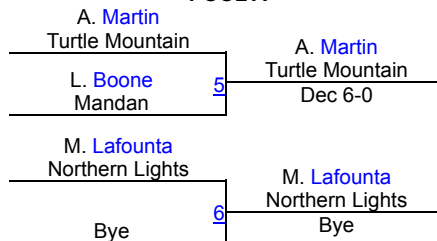

G. Simek (Fargo)
5TH

Dennis Flynn Shootout (GIRLS)

Girls Varsity 250

Round 1

Round 2

POOL A

POOL B

Round 3