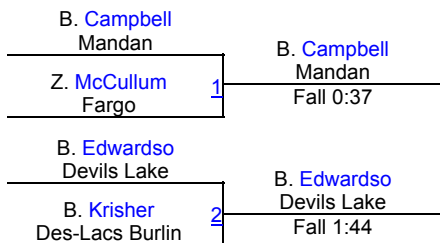

Dennis Flynn Shootout (GIRLS)

Girls Varsity 118

Round 1

Round 2

POOL A

POOL B

Round 3

FINALS

Dennis Flynn Shootout (GIRLS)

Girls Varsity 124

Round 1

Round 2

POOL A

POOL B

Round 3

FINALS