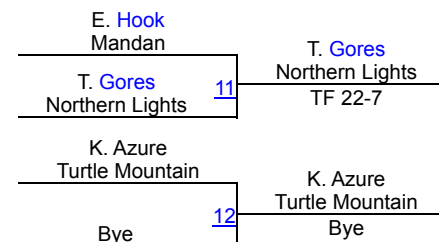

Dennis Flynn Shootout (GIRLS)

Girls Varsity 124

Round 1

Round 2

POOL A

POOL B

Round 3

FINALS

Dennis Flynn Shootout (GIRLS)

Girls Varsity 130

Round 1

Round 2

POOL A

POOL B

Round 3

FINALS

Dennis Flynn Shootout (GIRLS)

Girls Varsity 136

Round 1

Round 2

POOL A

POOL B

Round 3

FINALS

Dennis Flynn Shootout (GIRLS)

Girls Varsity 142

Round 1

Round 2

POOL A

POOL B

Round 3

FINALS