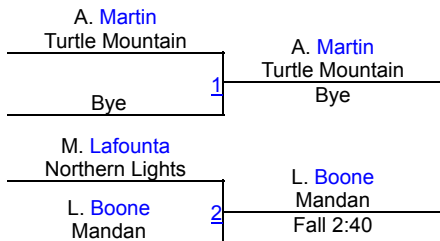

K. Krisher (Des-Lacs Burlington)
4TH

Round 5

Aryonna Gourneau Turtle Mountain	Nevaeh Hipsak Central Cass
Nevaeh Hipsak Central Cass	Fall 4:50
9	

Gianna Simek Fargo	Kale Krisher Des-Lacs Burlin
Kale Krisher Des-Lacs Burlin	FF
10	

G. Simek (Fargo)
5TH

Dennis Flynn Shootout (GIRLS)

Girls Varsity 250

Round 1

Round 2

POOL A

POOL B

Round 3