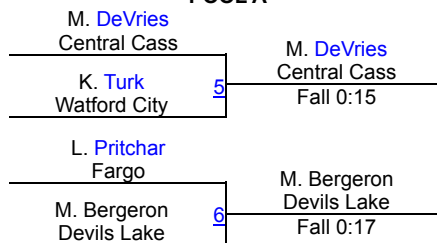

Dennis Flynn Shootout (GIRLS)

Girls Varsity 112

Round 1

Round 2

POOL A

POOL B

Round 3

FINALS

Dennis Flynn Shootout (GIRLS)

Girls Varsity 118

Round 1

Round 2

POOL A

POOL B

Round 3

FINALS

Dennis Flynn Shootout (GIRLS)

Girls Varsity 124

Round 1

Round 2

POOL A

POOL B

Round 3

FINALS

Dennis Flynn Shootout (GIRLS)

Girls Varsity 130

Round 1

Round 2

POOL A

POOL B

Round 3

FINALS