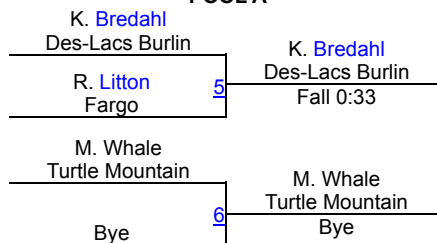

Dennis Flynn Shootout (GIRLS)

Girls Varsity 124

Round 1

Round 2

POOL A

POOL B

Round 3

FINALS

Dennis Flynn Shootout (GIRLS)

Girls Varsity 130

Round 1

Round 2

POOL A

POOL B

Round 3

FINALS

Dennis Flynn Shootout (GIRLS)

Girls Varsity 136

Round 1

Round 2

POOL A

POOL B

Round 3

FINALS