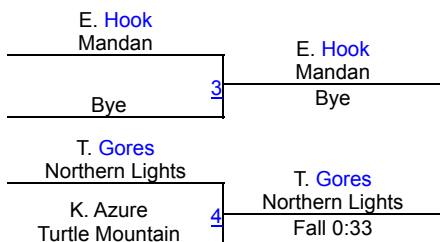

Dennis Flynn Shootout (GIRLS)

Girls Varsity 124

Round 1

Round 2

POOL A

POOL B

Round 3

FINALS

Dennis Flynn Shootout (GIRLS)

Girls Varsity 130

Round 1

Round 2

POOL A

POOL B

Round 3

FINALS

Dennis Flynn Shootout (GIRLS)

Girls Varsity 136

Round 1

Round 2

POOL A

POOL B

Round 3

FINALS

Dennis Flynn Shootout (GIRLS)

Girls Varsity 142

Round 1

Round 2

POOL A

POOL B

Round 3

FINALS