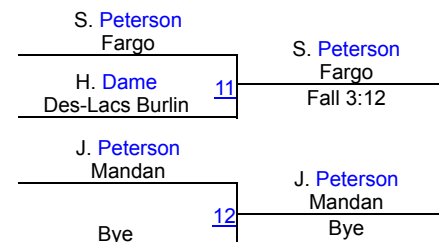

G. Simek (Fargo)
5TH

Dennis Flynn Shootout (GIRLS)

Girls Varsity 250

Round 1

Round 2

POOL A

POOL B

Round 3