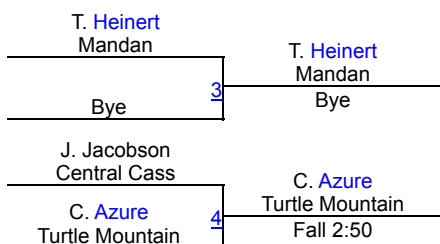

Dennis Flynn Shootout (GIRLS)

Girls Varsity 130

Round 1

Round 2

POOL A

POOL B

Round 3

FINALS

Dennis Flynn Shootout (GIRLS)

Girls Varsity 136

Round 1

Round 2

POOL A

POOL B

Round 3

FINALS

Dennis Flynn Shootout (GIRLS)

Girls Varsity 142

Round 1

Round 2

POOL A

POOL B

Round 3

FINALS