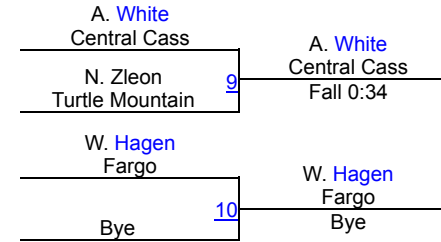

Dennis Flynn Shootout (GIRLS)

Girls Varsity 100

Round 1

Round 2

POOL A

POOL B

Round 3

FINALS

Dennis Flynn Shootout (GIRLS)

Girls Varsity 106

Round 1

Round 2

POOL A

POOL B

Round 3

FINALS

Dennis Flynn Shootout (GIRLS)

Girls Varsity 112

Round 1

Round 2

POOL A

POOL B

Round 3

FINALS