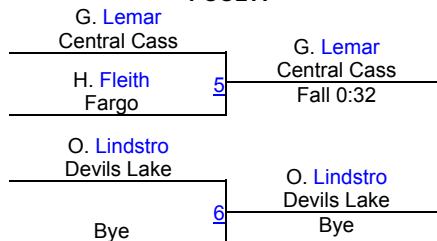

Dennis Flynn Shootout (GIRLS)

Girls Varsity 130

Round 1

Round 2

POOL A

POOL B

Round 3

FINALS

Dennis Flynn Shootout (GIRLS)

Girls Varsity 136

Round 1

Round 2

POOL A

POOL B

Round 3

FINALS

Dennis Flynn Shootout (GIRLS)

Girls Varsity 142

Round 1

Round 2

POOL A

POOL B

Round 3

FINALS