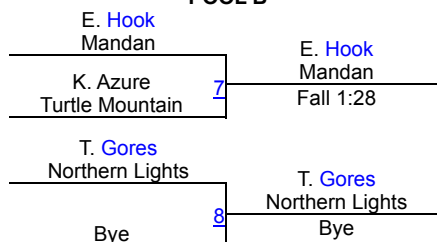

Dennis Flynn Shootout (GIRLS)

Girls Varsity 124

Round 1

Round 2

POOL A

POOL B

Round 3

FINALS

Dennis Flynn Shootout (GIRLS)

Girls Varsity 130

Round 1

Round 2

POOL A

POOL B

Round 3

FINALS

Dennis Flynn Shootout (GIRLS)

Girls Varsity 136

Round 1

Round 2

POOL A

POOL B

Round 3

FINALS

Dennis Flynn Shootout (GIRLS)

Girls Varsity 142

Round 1

Round 2

POOL A

POOL B

Round 3

FINALS