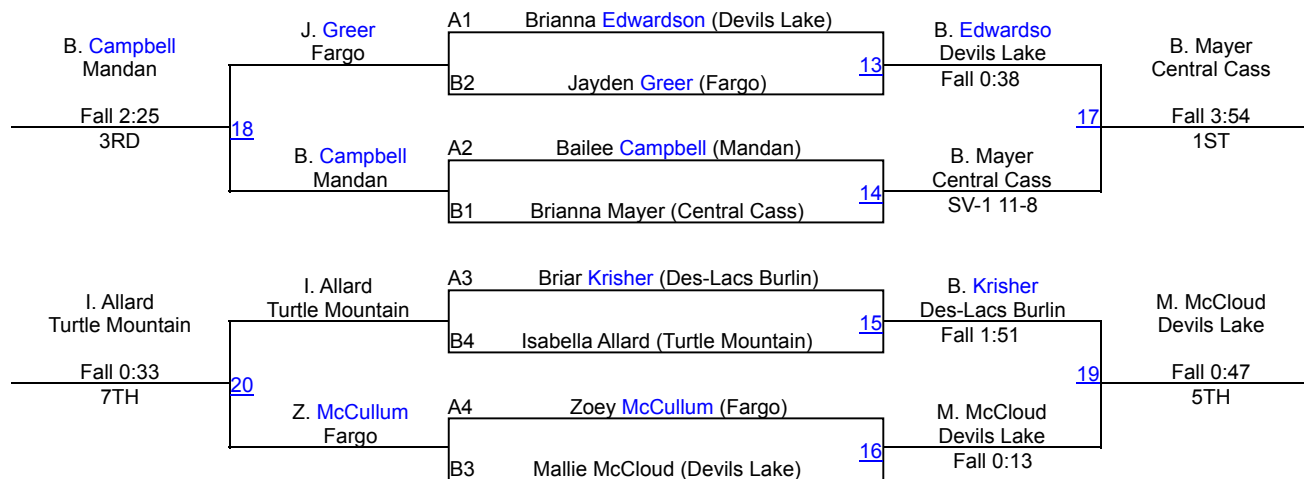

Dennis Flynn Shootout (GIRLS)

Girls Varsity 124

Round 1

Round 2

POOL A

POOL B

Round 3

FINALS

Dennis Flynn Shootout (GIRLS)

Girls Varsity 130

Round 1

Round 2

POOL A

POOL B

Round 3

FINALS