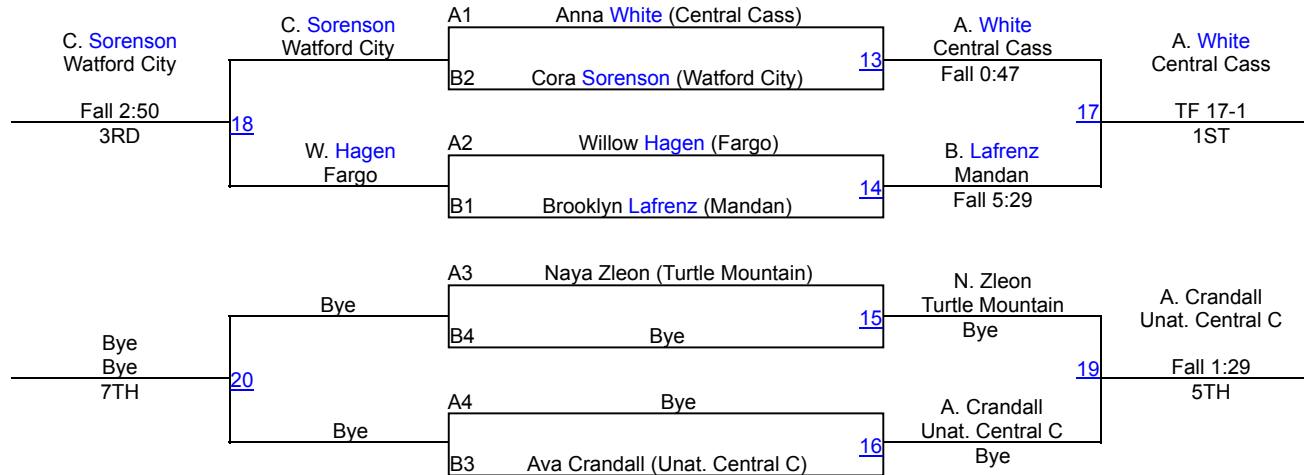

Dennis Flynn Shootout (GIRLS)

Girls Varsity 100

Round 1

Round 2

POOL A

POOL B

Round 3

FINALS

Dennis Flynn Shootout (GIRLS)

Girls Varsity 106

Round 1

Round 2

POOL A

POOL B

Round 3

FINALS