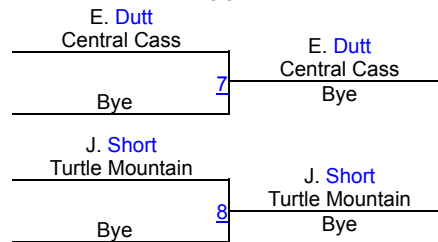

Dennis Flynn Shootout (GIRLS)

Girls Varsity 106

Round 1

Round 2

POOL A

POOL B

Round 3

FINALS

Dennis Flynn Shootout (GIRLS)

Girls Varsity 112

Round 1

Round 2

POOL A

POOL B

Round 3

FINALS

Dennis Flynn Shootout (GIRLS)

Girls Varsity 118

Round 1

Round 2

POOL A

POOL B

Round 3

FINALS