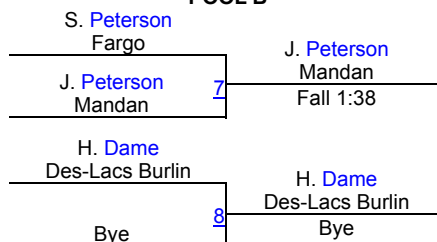

G. Simek (Fargo)
5TH

Dennis Flynn Shootout (GIRLS)

Girls Varsity 250

Round 1

Round 2

POOL A

POOL B

Round 3