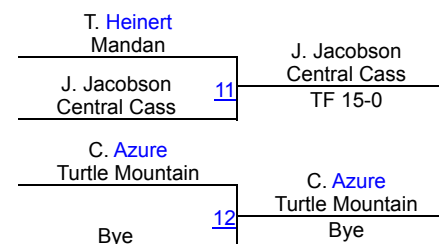

Dennis Flynn Shootout (GIRLS)

Girls Varsity 130

Round 1

Round 2

POOL A

POOL B

Round 3

FINALS

Dennis Flynn Shootout (GIRLS)

Girls Varsity 136

Round 1

Round 2

POOL A

POOL B

Round 3

FINALS

Dennis Flynn Shootout (GIRLS)

Girls Varsity 142

Round 1

Round 2

POOL A

POOL B

Round 3

FINALS

Dennis Flynn Shootout (GIRLS)

Girls Varsity 148

Round 1

Round 2

Round 3

W. Naklen (Fargo)

1ST

L. Schneider (Central Cass)