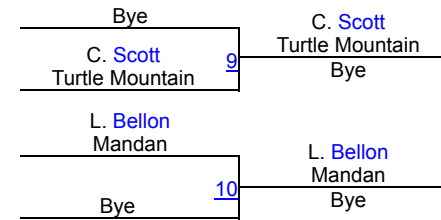

Dennis Flynn Shootout (GIRLS)

Girls Varsity 106

Round 1

Round 2

POOL A

POOL B

Round 3

FINALS

Dennis Flynn Shootout (GIRLS)

Girls Varsity 112

Round 1

Round 2

POOL A

POOL B

Round 3

FINALS

Dennis Flynn Shootout (GIRLS)

Girls Varsity 118

Round 1

Round 2

POOL A

POOL B

Round 3

FINALS