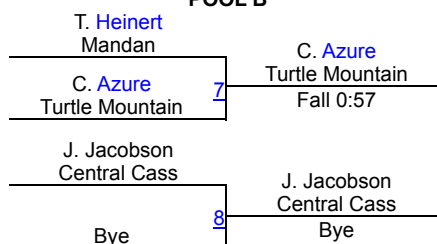

Dennis Flynn Shootout (GIRLS)

Girls Varsity 130

Round 1

Round 2

POOL A

POOL B

Round 3

FINALS

Dennis Flynn Shootout (GIRLS)

Girls Varsity 136

Round 1

Round 2

POOL A

POOL B

Round 3

FINALS

Dennis Flynn Shootout (GIRLS)

Girls Varsity 142

Round 1

Round 2

POOL A

POOL B

Round 3

FINALS

Dennis Flynn Shootout (GIRLS)

Girls Varsity 148

Round 1

Round 2

Round 3

W. Naklen (Fargo)

1ST

L. Schneider (Central Cass)