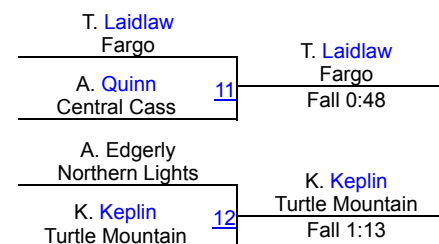

Dennis Flynn Shootout (GIRLS)

Girls Varsity 112

Round 1

Round 2

POOL A

POOL B

Round 3

FINALS

Dennis Flynn Shootout (GIRLS)

Girls Varsity 118

Round 1

Round 2

POOL A

POOL B

Round 3

FINALS

Dennis Flynn Shootout (GIRLS)

Girls Varsity 124

Round 1

Round 2

POOL A

POOL B

Round 3

FINALS