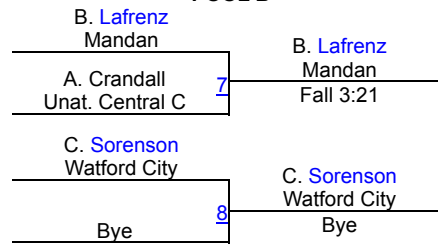

Dennis Flynn Shootout (GIRLS)

Girls Varsity 100

Round 1

Round 2

POOL A

POOL B

Round 3

FINALS

Dennis Flynn Shootout (GIRLS)

Girls Varsity 106

Round 1

Round 2

POOL A

POOL B

Round 3

FINALS