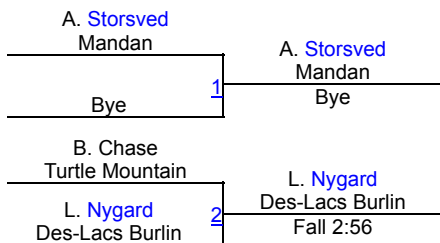

POOL B

Round 3

FINALS

Dennis Flynn Shootout (GIRLS)

Girls Varsity 170

Round 1

Round 2

POOL A

POOL B

Round 3

FINALS

Dennis Flynn Shootout (GIRLS)

Girls Varsity 190

Round 1

Nevaeh Hipsak Central Cass	Nevaeh Hipsak Central Cass
Gianna Simek Fargo	Fall 3:10
1	

Kale Krisher Des-Lacs Burlin	Victoria Novotny Mandan
Victoria Novotny Mandan	Fall 0:40
2	