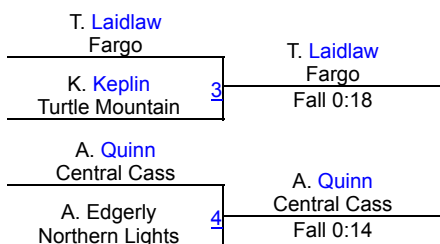

Dennis Flynn Shootout (GIRLS)

Girls Varsity 106

Round 1

Round 2

POOL A

POOL B

Round 3

FINALS

Dennis Flynn Shootout (GIRLS)

Girls Varsity 112

Round 1

Round 2

POOL A

POOL B

Round 3

FINALS

Dennis Flynn Shootout (GIRLS)

Girls Varsity 118

Round 1

Round 2

POOL A

POOL B

Round 3

FINALS