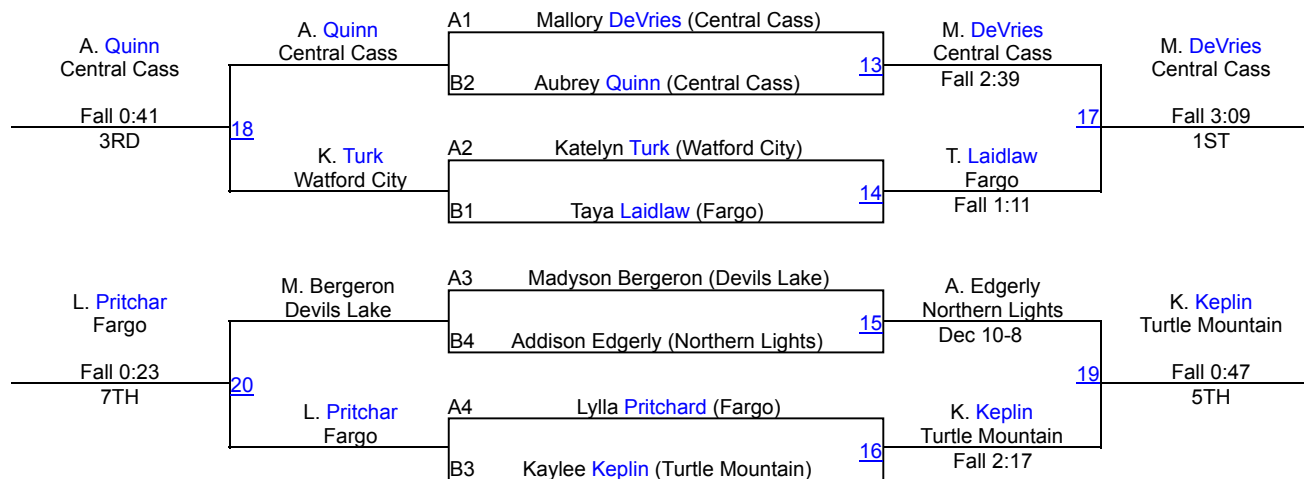

Dennis Flynn Shootout (GIRLS)

Girls Varsity 118

Round 1

Round 2

POOL A

POOL B

Round 3

FINALS

Dennis Flynn Shootout (GIRLS)

Girls Varsity 124

Round 1

Round 2

POOL A

POOL B

Round 3

FINALS