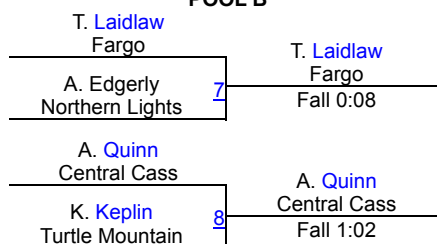

Dennis Flynn Shootout (GIRLS)

Girls Varsity 112

Round 1

Round 2

POOL A

POOL B

Round 3

FINALS

Dennis Flynn Shootout (GIRLS)

Girls Varsity 118

Round 1

Round 2

POOL A

POOL B

Round 3

FINALS

Dennis Flynn Shootout (GIRLS)

Girls Varsity 124

Round 1

Round 2

POOL A

POOL B

Round 3

FINALS