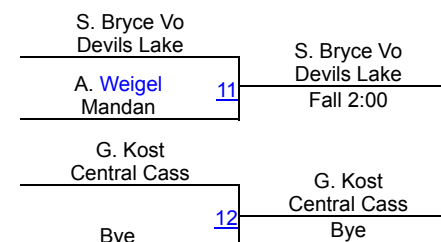

Dennis Flynn Shootout (GIRLS)

Girls Varsity 100

Round 1

Round 2

POOL A

POOL B

Round 3

FINALS

Dennis Flynn Shootout (GIRLS)

Girls Varsity 106

Round 1

Round 2

POOL A

POOL B

Round 3

FINALS

Dennis Flynn Shootout (GIRLS)

Girls Varsity 112

Round 1

Round 2

POOL A

POOL B

Round 3

FINALS

Dennis Flynn Shootout (GIRLS)

Girls Varsity 118

Round 1

Round 2

POOL A

POOL B

Round 3

FINALS