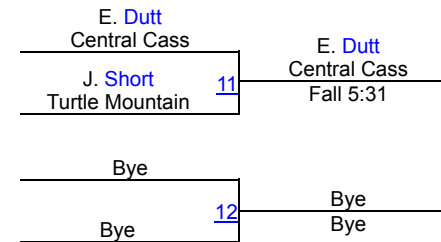

Dennis Flynn Shootout (GIRLS)

Girls Varsity 106

Round 1

Round 2

POOL A

POOL B

Round 3

FINALS

Dennis Flynn Shootout (GIRLS)

Girls Varsity 112

Round 1

Round 2

POOL A

POOL B

Round 3

FINALS

Dennis Flynn Shootout (GIRLS)

Girls Varsity 118

Round 1

Round 2

POOL A

POOL B

Round 3

FINALS

Dennis Flynn Shootout (GIRLS)

Girls Varsity 124

Round 1

Round 2

POOL A

POOL B

Round 3

FINALS