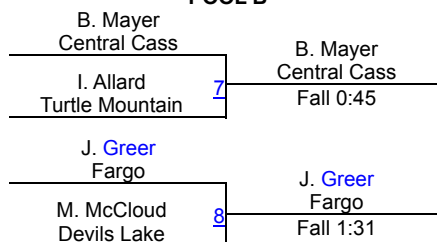

Dennis Flynn Shootout (GIRLS)

Girls Varsity 118

Round 1

Round 2

POOL A

POOL B

Round 3

FINALS

Dennis Flynn Shootout (GIRLS)

Girls Varsity 124

Round 1

Round 2

POOL A

POOL B

Round 3

FINALS

Dennis Flynn Shootout (GIRLS)

Girls Varsity 130

Round 1

Round 2

POOL A

POOL B

Round 3

FINALS

Dennis Flynn Shootout (GIRLS)

Girls Varsity 136

Round 1

Round 2

POOL A

POOL B

Round 3

FINALS