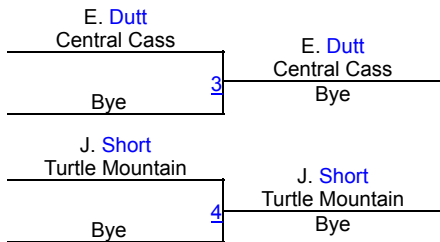

Dennis Flynn Shootout (GIRLS)

Girls Varsity 100

Round 1

Round 2

POOL A

POOL B

Round 3

FINALS

Dennis Flynn Shootout (GIRLS)

Girls Varsity 106

Round 1

Round 2

POOL A

POOL B

Round 3

FINALS

Dennis Flynn Shootout (GIRLS)

Girls Varsity 112

Round 1

Round 2

POOL A

POOL B

Round 3

FINALS