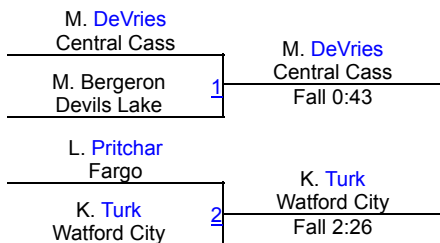

Dennis Flynn Shootout (GIRLS)

Girls Varsity 106

Round 1

Round 2

POOL A

POOL B

Round 3

FINALS

Dennis Flynn Shootout (GIRLS)

Girls Varsity 112

Round 1

Round 2

POOL A

POOL B

Round 3

FINALS

Dennis Flynn Shootout (GIRLS)

Girls Varsity 118

Round 1

Round 2

POOL A

POOL B

Round 3

FINALS

Dennis Flynn Shootout (GIRLS)

Girls Varsity 124

Round 1

Round 2

POOL A

POOL B

Round 3

FINALS