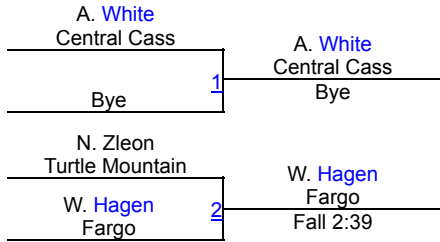

Dennis Flynn Shootout (GIRLS)

Girls Varsity 100

Round 1

Round 2

POOL A

POOL B

Round 3

FINALS

Dennis Flynn Shootout (GIRLS)

Girls Varsity 106

Round 1

Round 2

POOL A

POOL B

Round 3

FINALS