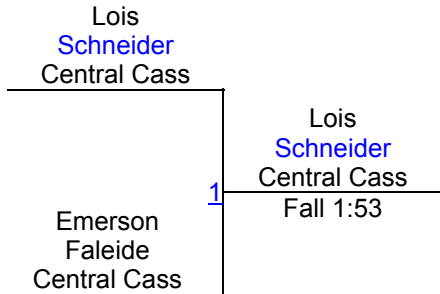

Dennis Flynn Shootout (GIRLS)

Girls Varsity 136

Round 1

Round 2

POOL A

POOL B

Round 3

FINALS

Dennis Flynn Shootout (GIRLS)

Girls Varsity 142

Round 1

Round 2

POOL A

POOL B

Round 3

FINALS

Dennis Flynn Shootout (GIRLS)

Girls Varsity 148

Round 1

Round 2

Round 3

W. Naklen (Fargo)

1ST

L. Schneider (Central Cass)