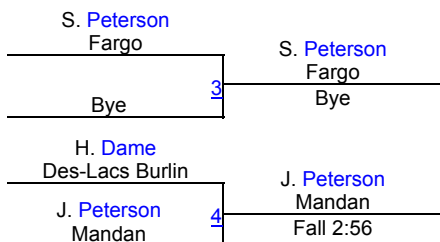

K. Krisher (Des-Lacs Burlington)
4TH

Round 5

Aryonna Gourneau Turtle Mountain	Nevaeh Hipsak Central Cass
Nevaeh Hipsak Central Cass	Fall 4:50
9	

Gianna Simek Fargo	Kale Krisher Des-Lacs Burlin
Kale Krisher Des-Lacs Burlin	FF
10	

G. Simek (Fargo)
5TH

Dennis Flynn Shootout (GIRLS)

Girls Varsity 250

Round 1

Round 2

POOL A

POOL B

Round 3