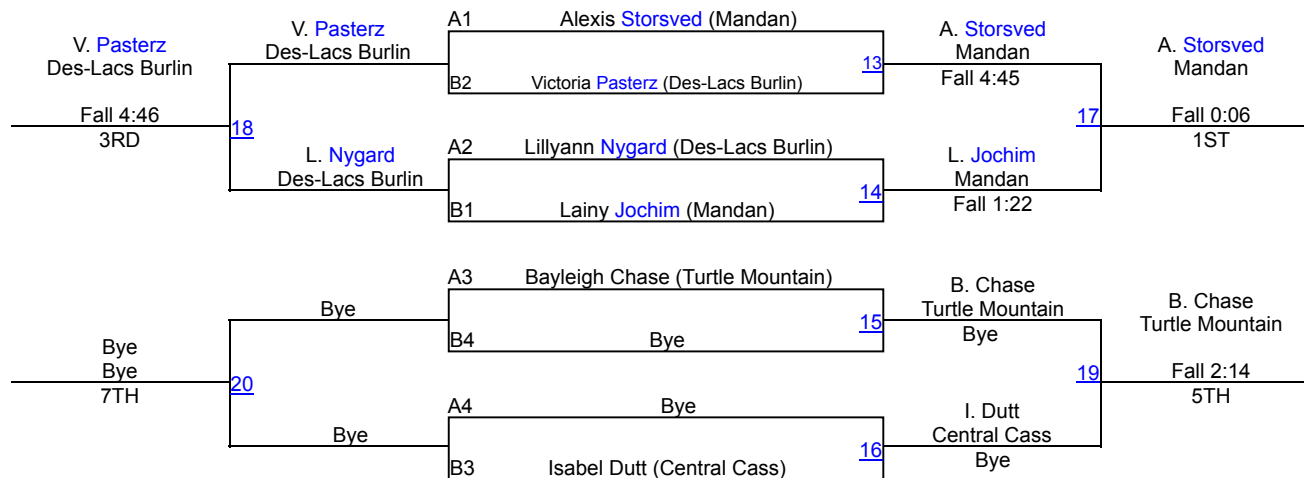

POOL B

Round 3

FINALS

Dennis Flynn Shootout (GIRLS)

Girls Varsity 170

Round 1

Round 2

POOL A

POOL B

Round 3

FINALS

Dennis Flynn Shootout (GIRLS)

Girls Varsity 190

Round 1

Nevaeh Hipsak Central Cass	Nevaeh Hipsak Central Cass
Gianna Simek Fargo	Fall 3:10
1	

Kale Krisher Des-Lacs Burlin	Victoria Novotny Mandan
Victoria Novotny Mandan	Fall 0:40
2	