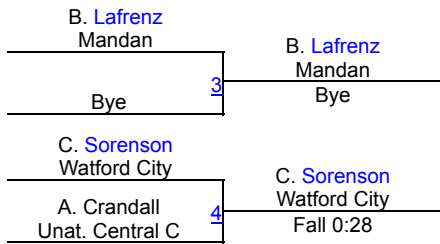

Dennis Flynn Shootout (GIRLS)

Girls Varsity 100

Round 1

Round 2

POOL A

POOL B

Round 3

FINALS

Dennis Flynn Shootout (GIRLS)

Girls Varsity 106

Round 1

Round 2

POOL A

POOL B

Round 3

FINALS