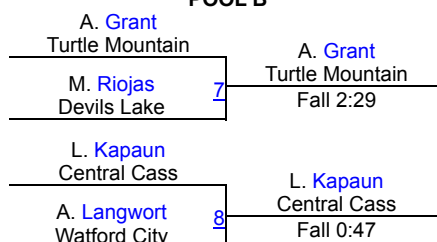

Dennis Flynn Shootout (GIRLS)

Girls Varsity 124

Round 1

Round 2

POOL A

POOL B

Round 3

FINALS

Dennis Flynn Shootout (GIRLS)

Girls Varsity 130

Round 1

Round 2

POOL A

POOL B

Round 3

FINALS

Dennis Flynn Shootout (GIRLS)

Girls Varsity 136

Round 1

Round 2

POOL A

POOL B

Round 3

FINALS