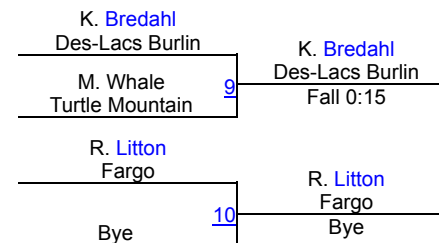

Dennis Flynn Shootout (GIRLS)

Girls Varsity 124

Round 1

Round 2

POOL A

POOL B

Round 3

FINALS

Dennis Flynn Shootout (GIRLS)

Girls Varsity 130

Round 1

Round 2

POOL A

POOL B

Round 3

FINALS

Dennis Flynn Shootout (GIRLS)

Girls Varsity 136

Round 1

Round 2

POOL A

POOL B

Round 3

FINALS