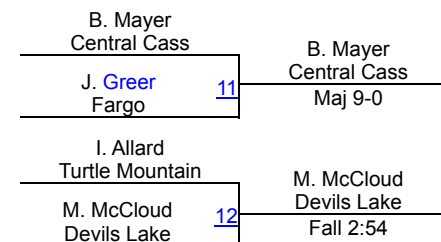

Dennis Flynn Shootout (GIRLS)

Girls Varsity 118

Round 1

Round 2

POOL A

POOL B

Round 3

FINALS

Dennis Flynn Shootout (GIRLS)

Girls Varsity 124

Round 1

Round 2

POOL A

POOL B

Round 3

FINALS

Dennis Flynn Shootout (GIRLS)

Girls Varsity 130

Round 1

Round 2

POOL A

POOL B

Round 3

FINALS

Dennis Flynn Shootout (GIRLS)

Girls Varsity 136

Round 1

Round 2

POOL A

POOL B

Round 3

FINALS