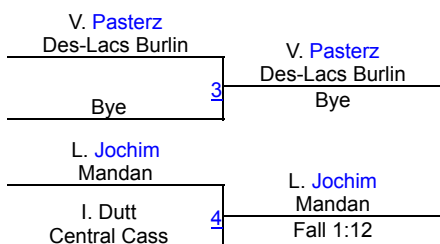

2ND

E. Faleide (Central Cass)

3RD

Dennis Flynn Shootout (GIRLS)

Girls Varsity 155

Round 1

Round 2

POOL A

POOL B

Round 3

FINALS

Dennis Flynn Shootout (GIRLS)

Girls Varsity 170

Round 1

Round 2

POOL A

POOL B

Round 3

FINALS

Dennis Flynn Shootout (GIRLS)

Girls Varsity 190

Round 1

Nevaeh Hipsak Central Cass	Nevaeh Hipsak Central Cass
Gianna Simek Fargo	Fall 3:10
1	

Kale Krisher Des-Lacs Burlin	Victoria Novotny Mandan
Victoria Novotny Mandan	Fall 0:40
2	